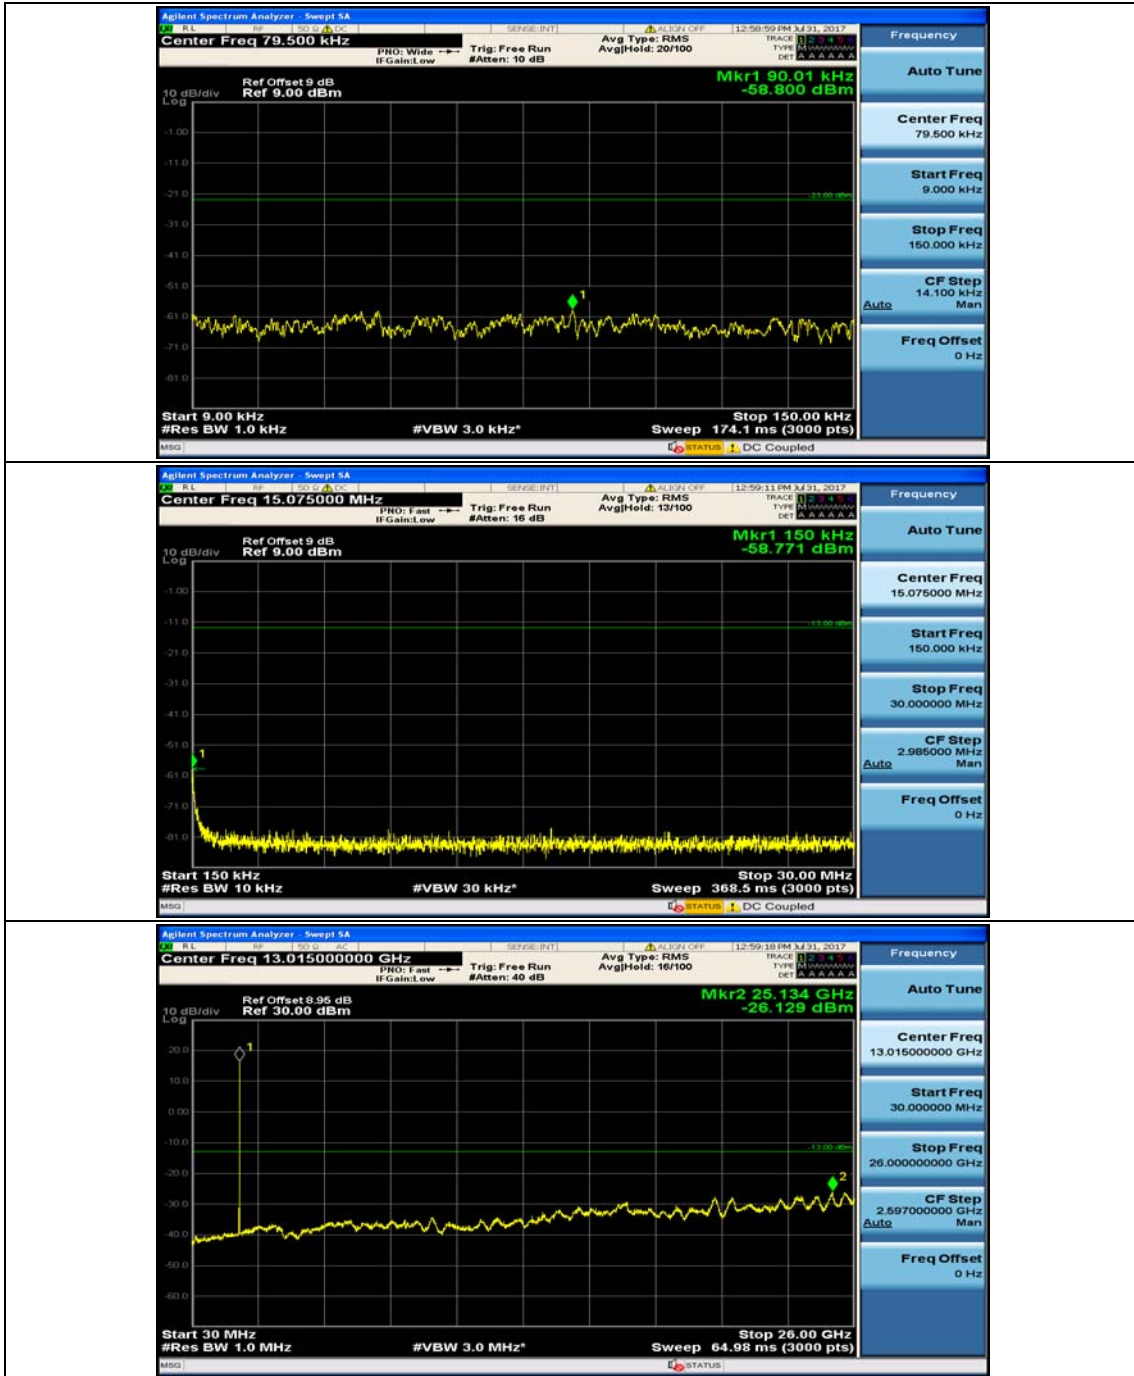

Channel Bandwidth: 10 MHz_MCH_16QAM_1RB#24

Channel Bandwidth: 10 MHz_HCH_16QAM_1RB#0

Channel Bandwidth: 10 MHz_HCH_16QAM_1RB#24

Channel Bandwidth: 10 MHz_HCH_16QAM_1RB#49

Channel Bandwidth: 15 MHz

(Channel Bandwidth:15 MHz)_MCH_QPSK_1RB#0

(Channel Bandwidth:15 MHz)_MCH_QPSK_1RB#37

(Channel Bandwidth:15 MHz)_HCH_QPSK_1RB#0

(Channel Bandwidth:15 MHz)_HCH_QPSK_1RB#37

(Channel Bandwidth:15 MHz)_LCH_16QAM_1RB#0

(Channel Bandwidth:15 MHz)_LCH_16QAM_1RB#37

(Channel Bandwidth:15 MHz)_MCH_16QAM_1RB#0

(Channel Bandwidth:15 MHz)_MCH_16QAM_1RB#37

(Channel Bandwidth:15 MHz)_HCH_16QAM_1RB#0

(Channel Bandwidth:15 MHz)_HCH_16QAM_1RB#37

Channel Bandwidth: 20 MHz

(Channel Bandwidth:20 MHz)_MCH_QPSK_1RB#0