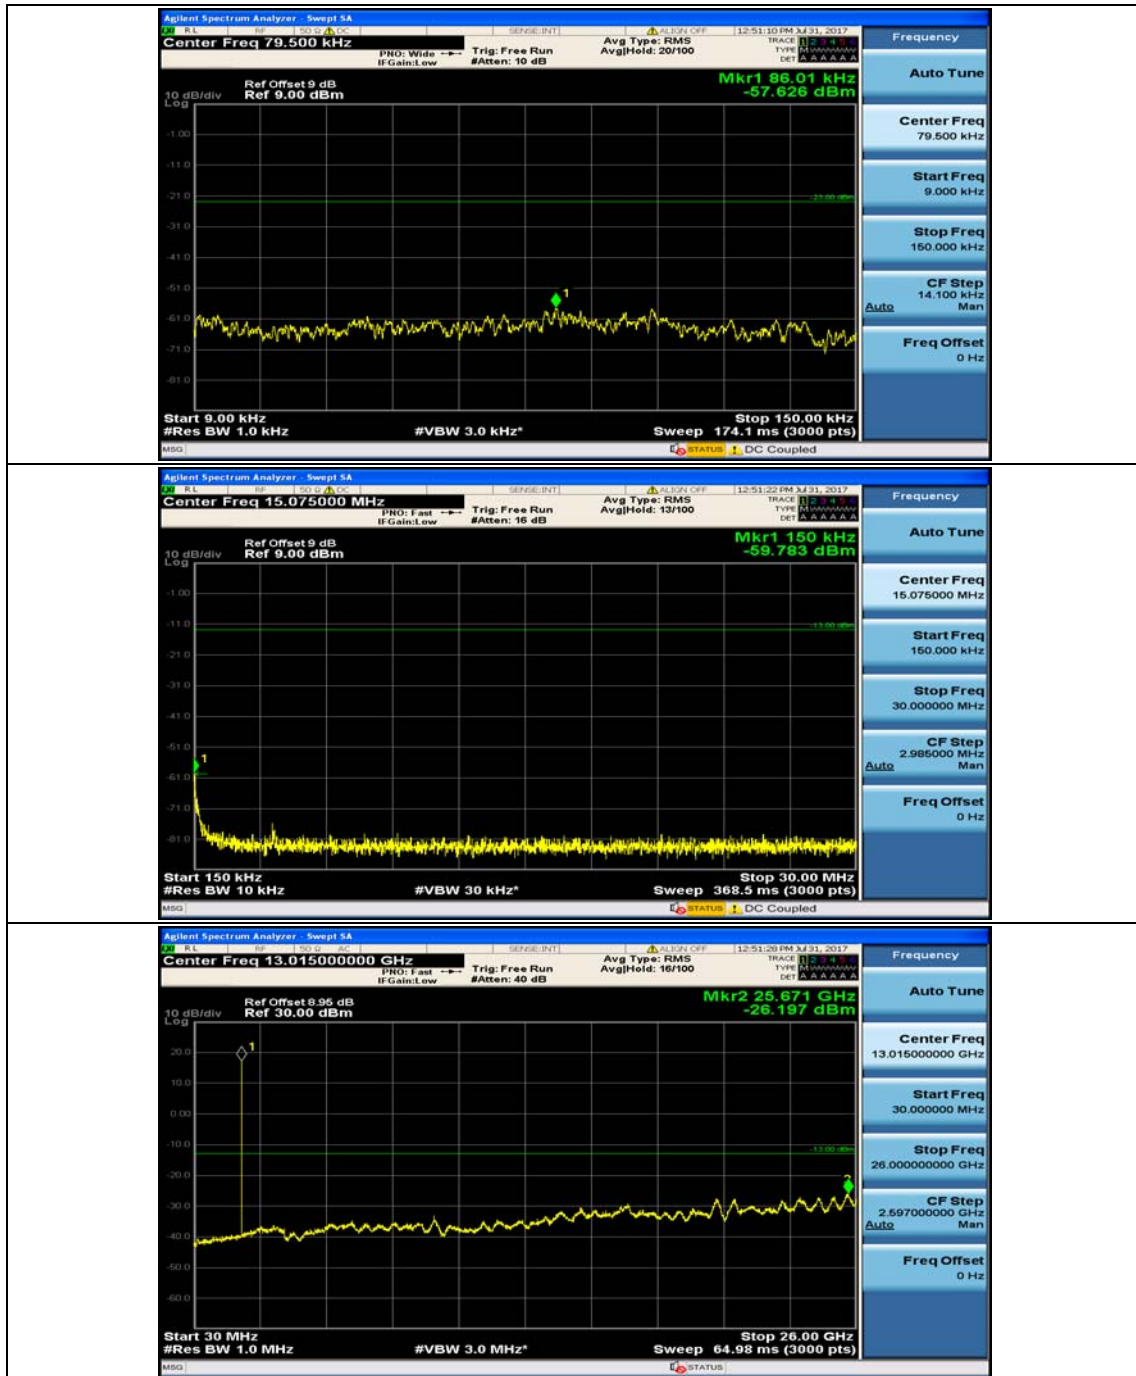

Channel Bandwidth: 10 MHz_HCH_QPSK_1RB#0

Channel Bandwidth: 10 MHz_HCH_QPSK_1RB#24

Channel Bandwidth: 10 MHz_LCH_16QAM_1RB#0

Channel Bandwidth: 10 MHz_LCH_16QAM_1RB#24

Channel Bandwidth: 10 MHz_MCH_16QAM_1RB#0

Channel Bandwidth: 10 MHz_MCH_16QAM_1RB#24

Channel Bandwidth: 10 MHz_HCH_16QAM_1RB#0

Channel Bandwidth: 10 MHz_HCH_16QAM_1RB#24

Channel Bandwidth: 10 MHz_HCH_16QAM_1RB#49

Channel Bandwidth: 15 MHz

(Channel Bandwidth:15 MHz)_MCH_QPSK_1RB#0