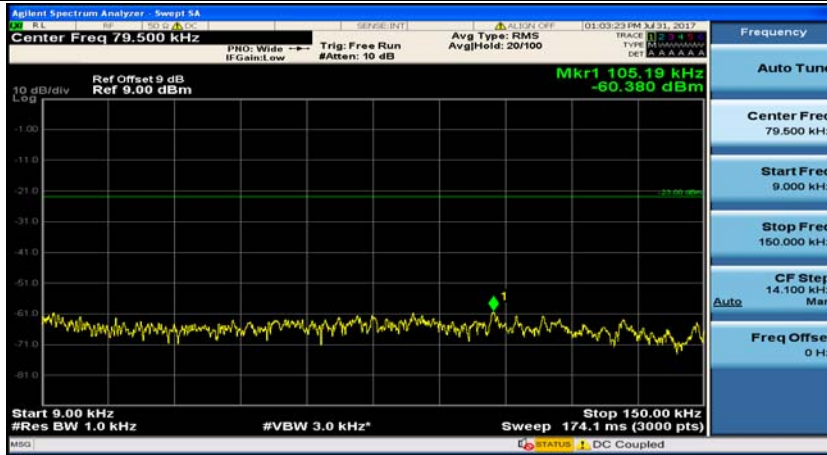

(Channel Bandwidth:15 MHz)_MCH_16QAM_1RB#0

(Channel Bandwidth:15 MHz)_MCH_16QAM_1RB#37

(Channel Bandwidth:15 MHz)_HCH_16QAM_1RB#0

(Channel Bandwidth:15 MHz)_HCH_16QAM_1RB#37

Channel Bandwidth: 20 MHz

(Channel Bandwidth:20 MHz)_MCH_QPSK_1RB#0