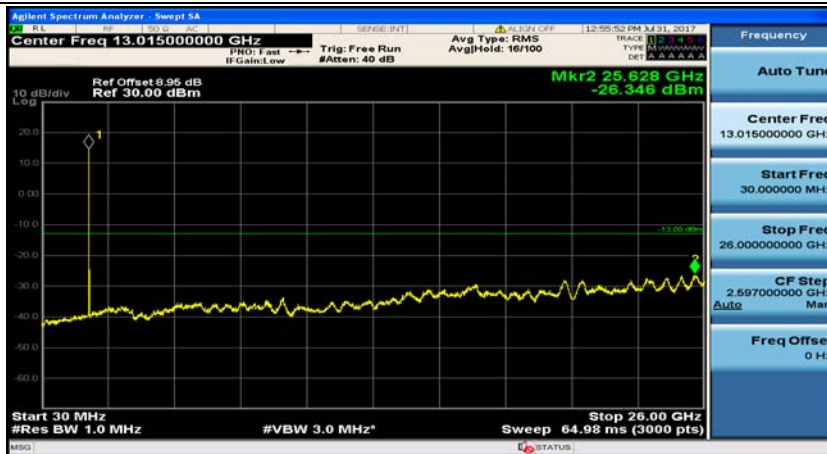

Channel Bandwidth: 10 MHz_MCH_16QAM_1RB#24

Channel Bandwidth: 10 MHz_HCH_16QAM_1RB#0

Channel Bandwidth: 10 MHz_HCH_16QAM_1RB#24

Channel Bandwidth: 10 MHz_HCH_16QAM_1RB#49

Channel Bandwidth: 15 MHz

(Channel Bandwidth:15 MHz)_MCH_QPSK_1RB#0