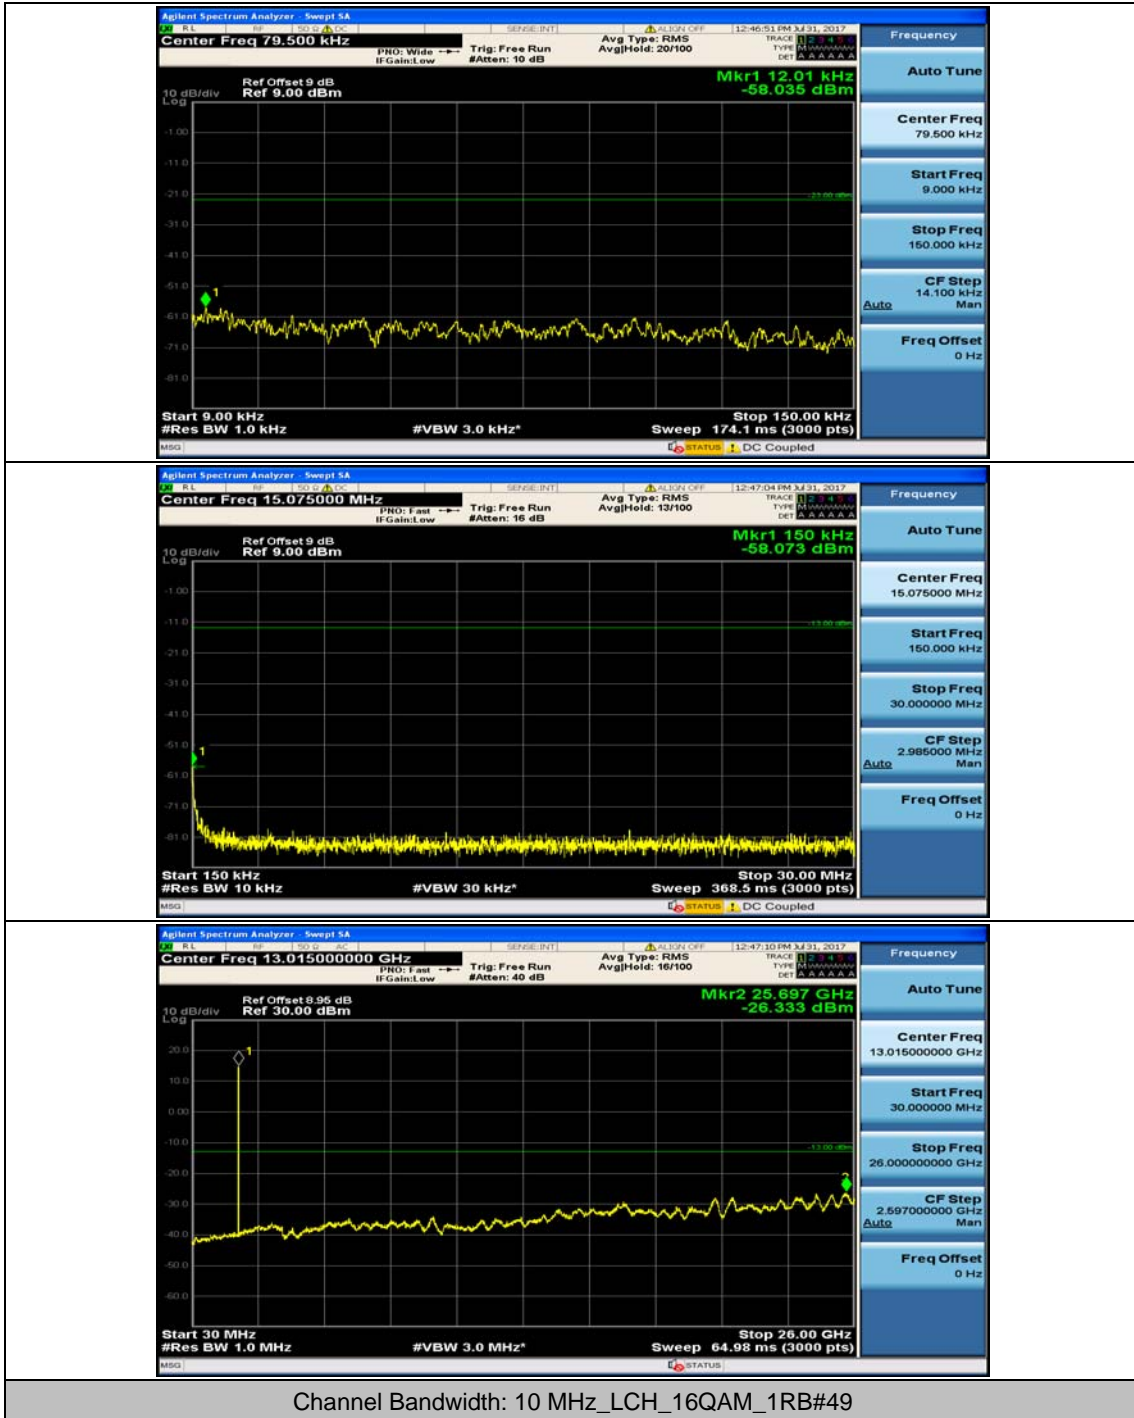

Channel Bandwidth: 10 MHz_HCH_QPSK_1RB#0

Channel Bandwidth: 10 MHz_HCH_QPSK_1RB#24

Channel Bandwidth: 10 MHz_LCH_16QAM_1RB#0

Channel Bandwidth: 10 MHz_LCH_16QAM_1RB#24

Channel Bandwidth: 10 MHz_MCH_16QAM_1RB#0

Channel Bandwidth: 10 MHz_MCH_16QAM_1RB#24

Channel Bandwidth: 10 MHz_HCH_16QAM_1RB#0

Channel Bandwidth: 10 MHz_HCH_16QAM_1RB#24

Channel Bandwidth: 10 MHz_HCH_16QAM_1RB#49

Channel Bandwidth: 15 MHz

(Channel Bandwidth:15 MHz)_MCH_QPSK_1RB#0