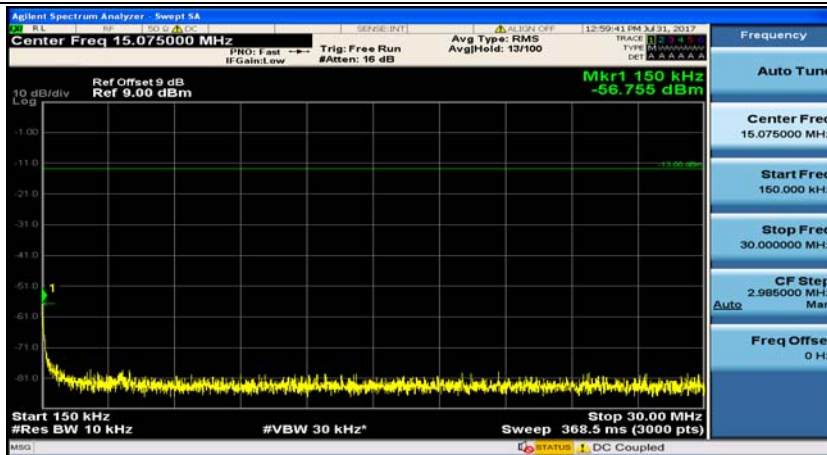

(Channel Bandwidth:15 MHz)_MCH_16QAM_1RB#0

(Channel Bandwidth:15 MHz)_MCH_16QAM_1RB#37

(Channel Bandwidth:15 MHz)_HCH_16QAM_1RB#0

(Channel Bandwidth:15 MHz)_HCH_16QAM_1RB#37

Channel Bandwidth: 20 MHz

(Channel Bandwidth:20 MHz)_MCH_QPSK_1RB#0