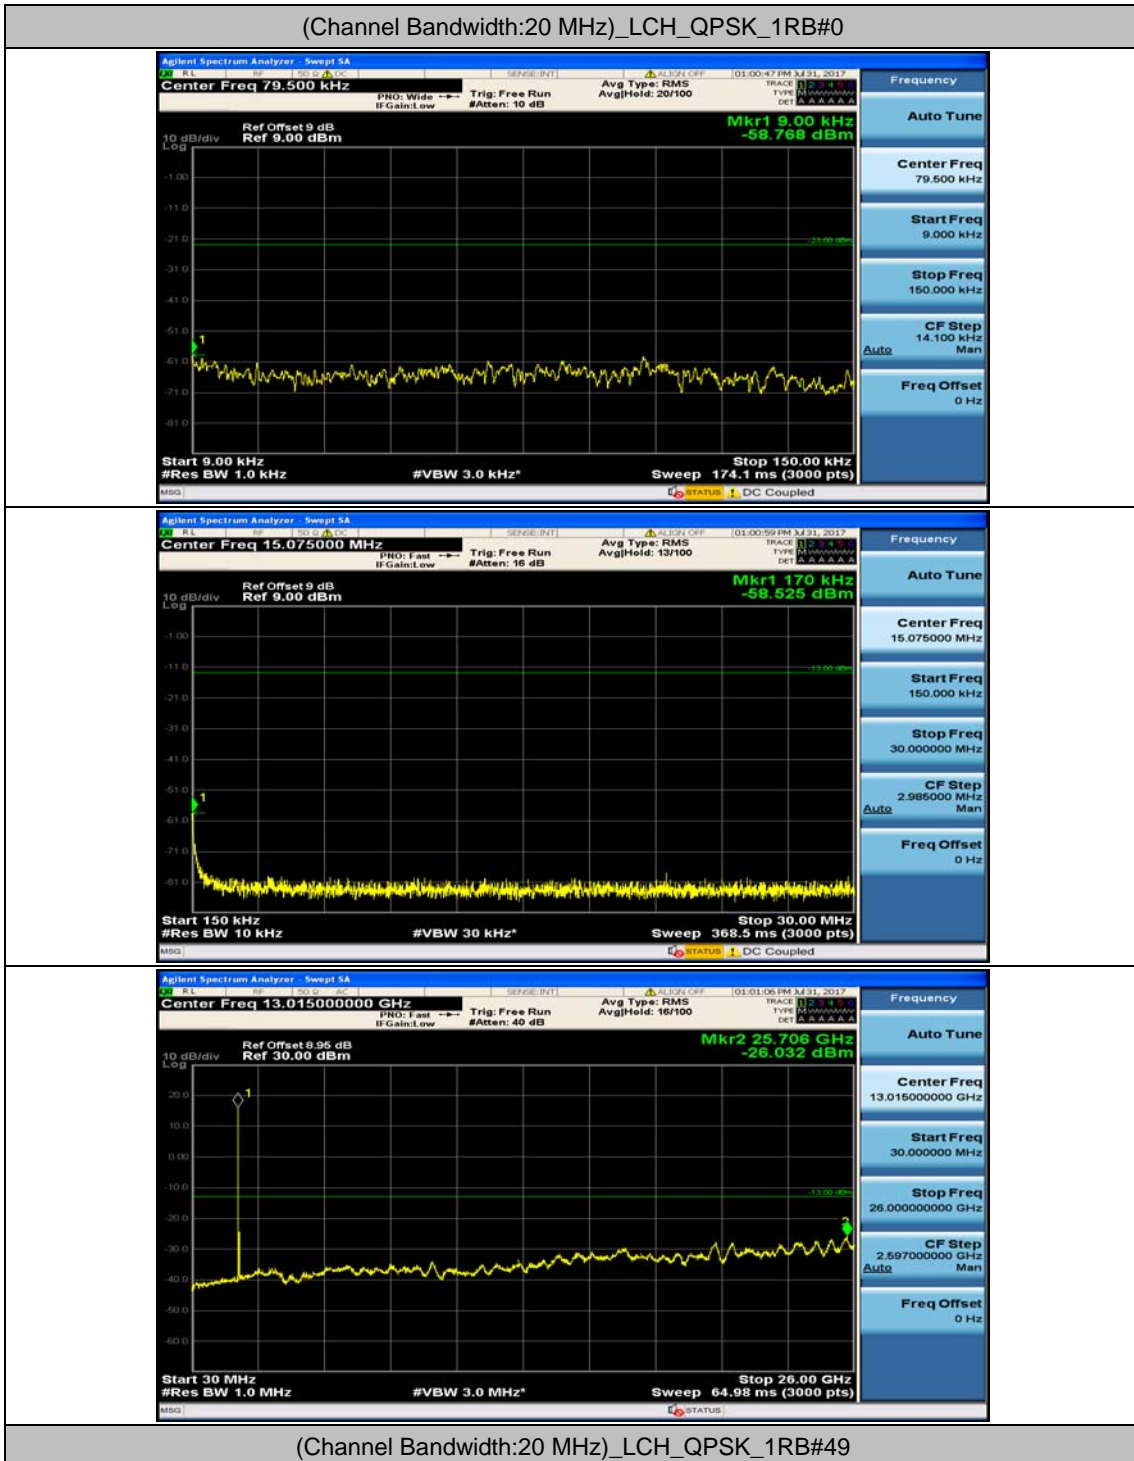

(Channel Bandwidth:15 MHz)_MCH_16QAM_1RB#0

(Channel Bandwidth:15 MHz)_MCH_16QAM_1RB#37

(Channel Bandwidth:15 MHz)_HCH_16QAM_1RB#0

(Channel Bandwidth:15 MHz)_HCH_16QAM_1RB#37

Channel Bandwidth: 20 MHz

(Channel Bandwidth:20 MHz)_MCH_QPSK_1RB#0

(Channel Bandwidth:20 MHz)_MCH_QPSK_1RB#49

(Channel Bandwidth:20 MHz)_HCH_QPSK_1RB#0

(Channel Bandwidth:20 MHz)_HCH_QPSK_1RB#49