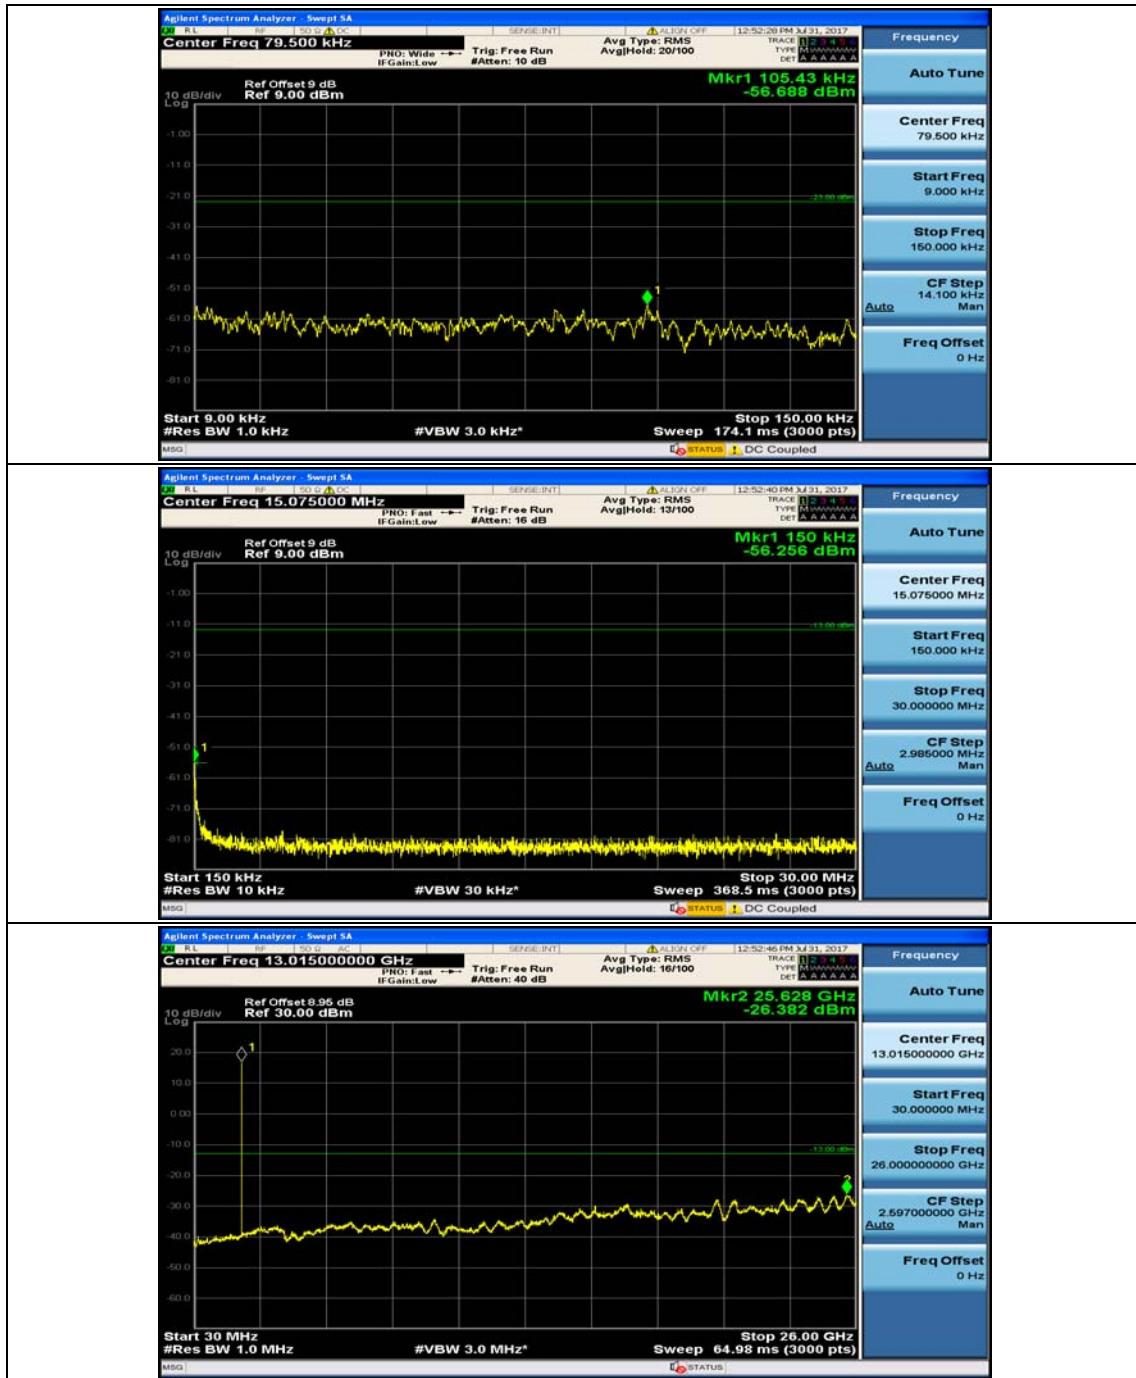

Channel Bandwidth: 10 MHz_HCH_QPSK_1RB#0

Channel Bandwidth: 10 MHz_HCH_QPSK_1RB#24

Channel Bandwidth: 10 MHz_LCH_16QAM_1RB#0

Channel Bandwidth: 10 MHz_LCH_16QAM_1RB#24

Channel Bandwidth: 10 MHz_MCH_16QAM_1RB#0

Channel Bandwidth: 10 MHz_MCH_16QAM_1RB#24

Channel Bandwidth: 10 MHz_HCH_16QAM_1RB#0

Channel Bandwidth: 10 MHz_HCH_16QAM_1RB#24

Channel Bandwidth: 10 MHz_HCH_16QAM_1RB#49

Channel Bandwidth: 15 MHz

(Channel Bandwidth:15 MHz)_MCH_QPSK_1RB#0

(Channel Bandwidth:15 MHz)_MCH_QPSK_1RB#37

(Channel Bandwidth:15 MHz)_HCH_QPSK_1RB#0

(Channel Bandwidth:15 MHz)_HCH_QPSK_1RB#37

(Channel Bandwidth:15 MHz)_LCH_16QAM_1RB#0

(Channel Bandwidth:15 MHz)_LCH_16QAM_1RB#37