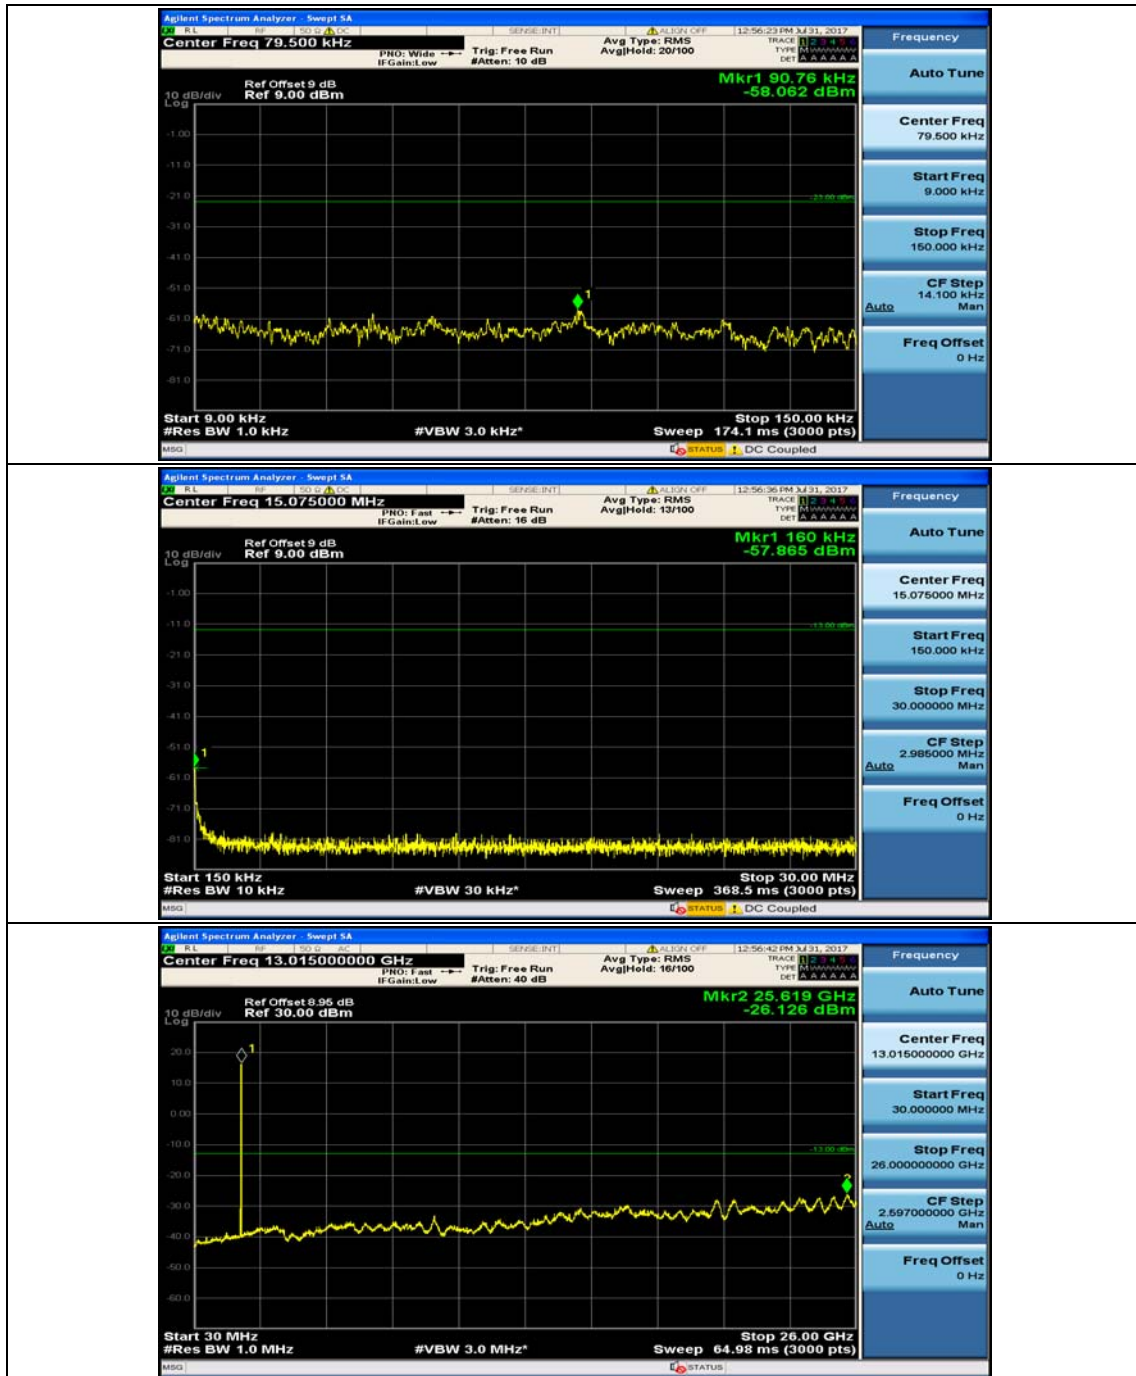

Channel Bandwidth: 10 MHz_HCH_QPSK_1RB#0

Channel Bandwidth: 10 MHz_HCH_QPSK_1RB#24

Channel Bandwidth: 10 MHz_LCH_16QAM_1RB#0

Channel Bandwidth: 10 MHz_LCH_16QAM_1RB#24

Channel Bandwidth: 10 MHz_MCH_16QAM_1RB#0

Channel Bandwidth: 10 MHz_MCH_16QAM_1RB#24

Channel Bandwidth: 10 MHz_HCH_16QAM_1RB#0

Channel Bandwidth: 10 MHz_HCH_16QAM_1RB#24

Channel Bandwidth: 10 MHz_HCH_16QAM_1RB#49

Channel Bandwidth: 15 MHz

(Channel Bandwidth:15 MHz)_MCH_QPSK_1RB#0

(Channel Bandwidth:15 MHz)_MCH_QPSK_1RB#37

(Channel Bandwidth:15 MHz)_HCH_QPSK_1RB#0

(Channel Bandwidth:15 MHz)_HCH_QPSK_1RB#37

(Channel Bandwidth:15 MHz)_LCH_16QAM_1RB#0

(Channel Bandwidth:15 MHz)_LCH_16QAM_1RB#37