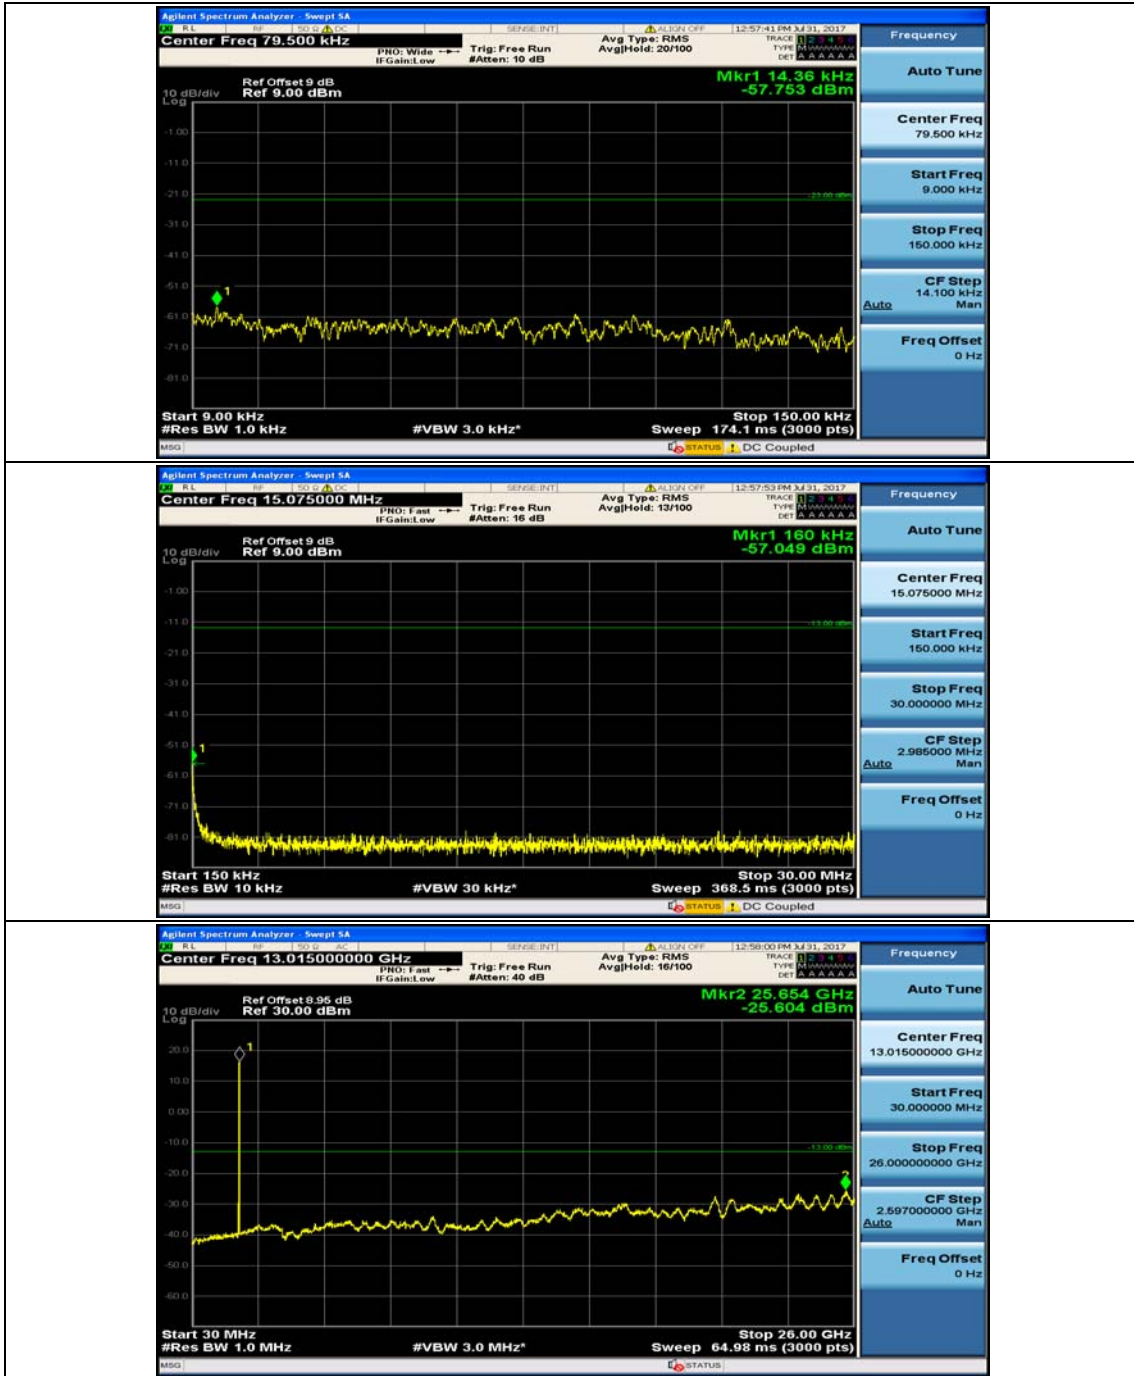

(Channel Bandwidth:15 MHz)_HCH_16QAM_1RB#0