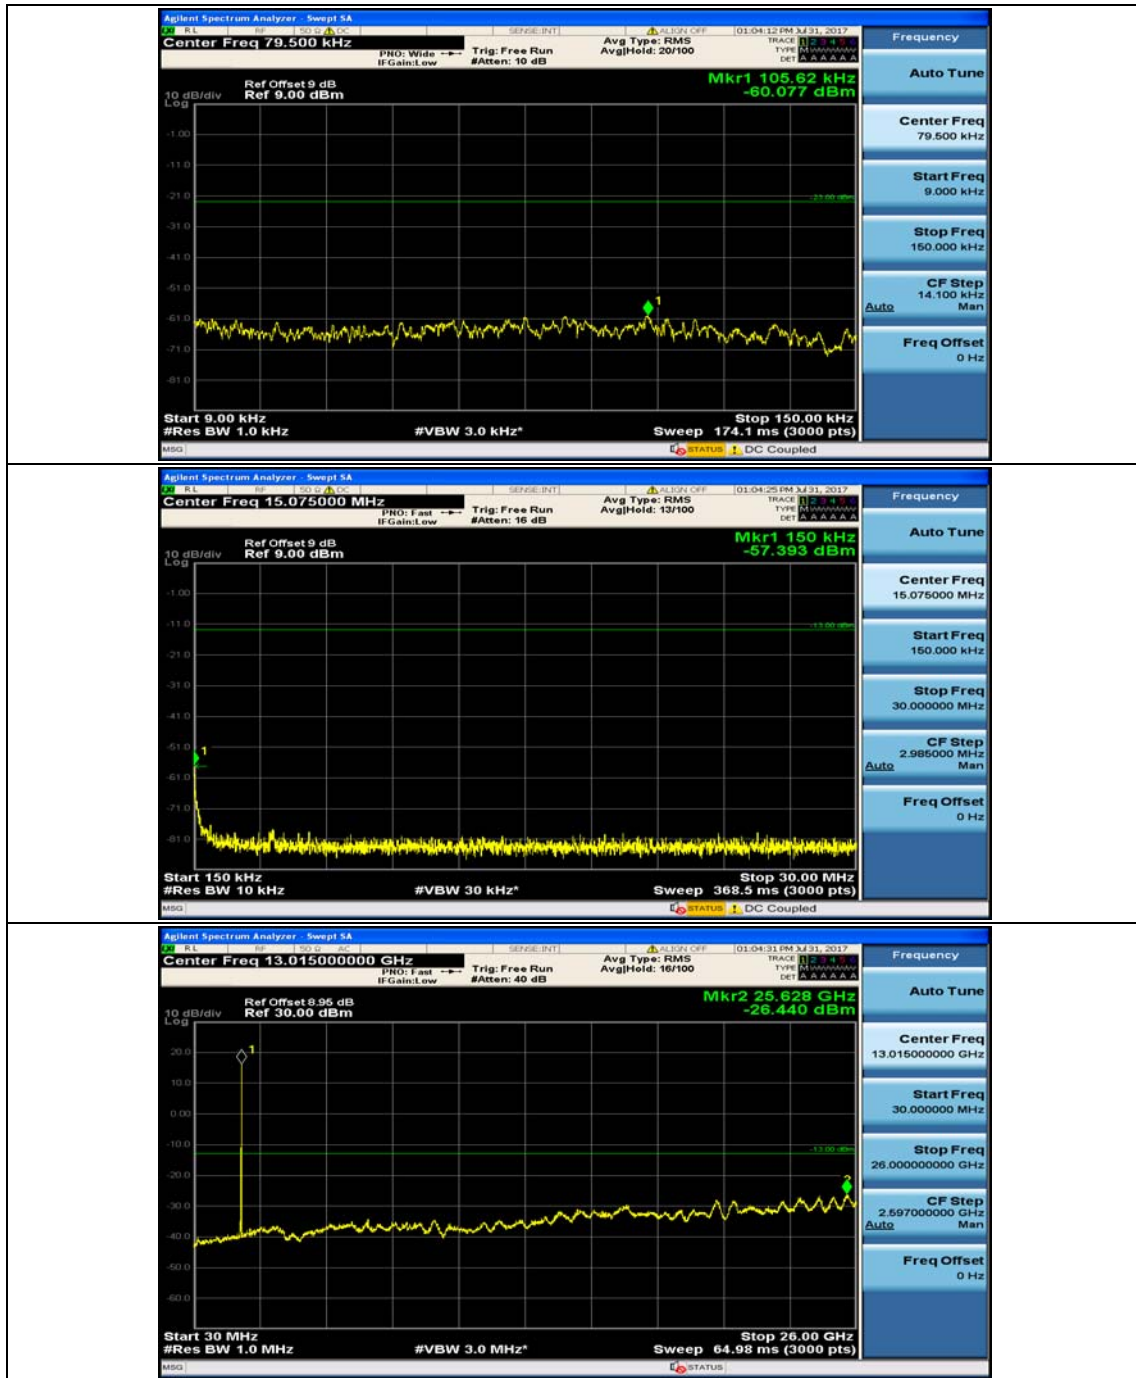

(Channel Bandwidth:15 MHz)_MCH_16QAM_1RB#0

(Channel Bandwidth:15 MHz)_MCH_16QAM_1RB#37

(Channel Bandwidth:15 MHz)_HCH_16QAM_1RB#0

(Channel Bandwidth:15 MHz)_HCH_16QAM_1RB#37

Channel Bandwidth: 20 MHz

(Channel Bandwidth:20 MHz)_MCH_QPSK_1RB#0

(Channel Bandwidth:20 MHz)_MCH_QPSK_1RB#49

(Channel Bandwidth:20 MHz)_HCH_QPSK_1RB#0

(Channel Bandwidth:20 MHz)_HCH_QPSK_1RB#49