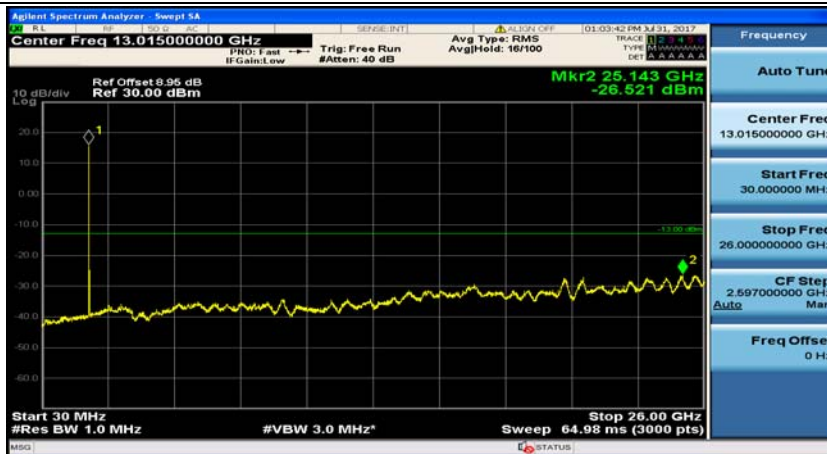

(Channel Bandwidth:15 MHz)_MCH_16QAM_1RB#0

(Channel Bandwidth:15 MHz)_MCH_16QAM_1RB#37

(Channel Bandwidth:15 MHz)_HCH_16QAM_1RB#0

(Channel Bandwidth:15 MHz)_HCH_16QAM_1RB#37

Channel Bandwidth: 20 MHz

(Channel Bandwidth:20 MHz)_MCH_QPSK_1RB#0