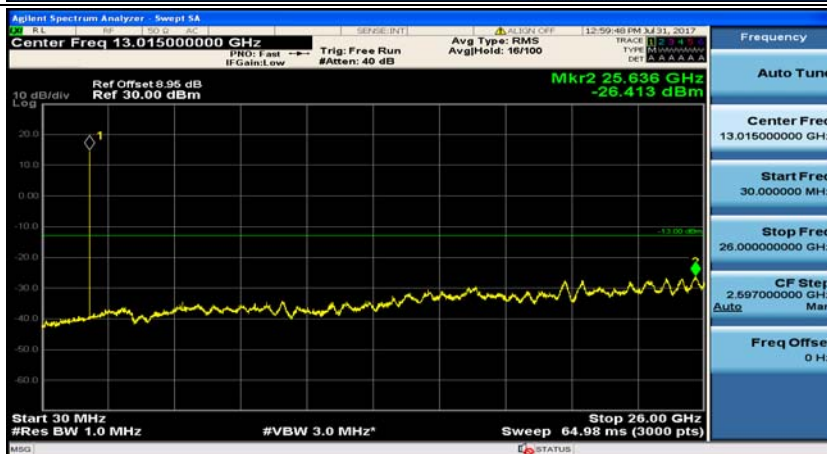

(Channel Bandwidth:15 MHz)_MCH_16QAM_1RB#0

(Channel Bandwidth:15 MHz)_MCH_16QAM_1RB#37

(Channel Bandwidth:15 MHz)_HCH_16QAM_1RB#0

(Channel Bandwidth:15 MHz)_HCH_16QAM_1RB#37

Channel Bandwidth: 20 MHz

(Channel Bandwidth:20 MHz)_MCH_QPSK_1RB#0