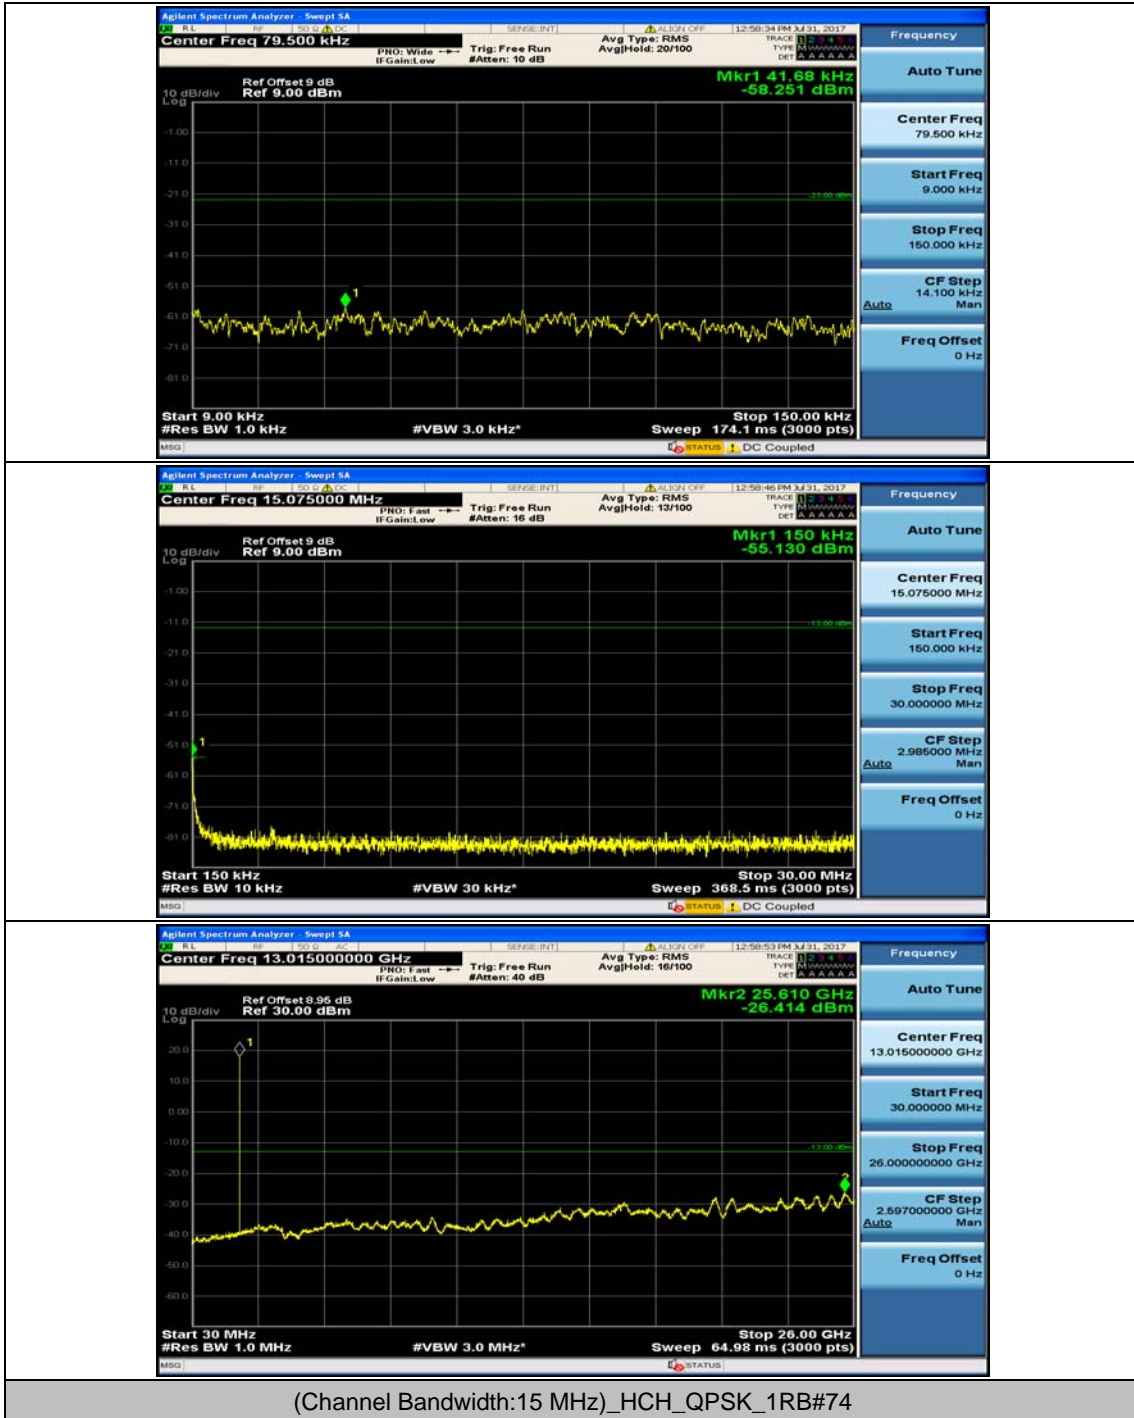

Channel Bandwidth: 10 MHz_MCH_16QAM_1RB#24

Channel Bandwidth: 10 MHz_HCH_16QAM_1RB#0

Channel Bandwidth: 10 MHz_HCH_16QAM_1RB#24

Channel Bandwidth: 10 MHz_HCH_16QAM_1RB#49

Channel Bandwidth: 15 MHz

(Channel Bandwidth:15 MHz)_MCH_QPSK_1RB#0

(Channel Bandwidth:15 MHz)_MCH_QPSK_1RB#37

(Channel Bandwidth:15 MHz)_HCH_QPSK_1RB#0

(Channel Bandwidth:15 MHz)_HCH_QPSK_1RB#37

(Channel Bandwidth:15 MHz)_LCH_16QAM_1RB#0

(Channel Bandwidth:15 MHz)_LCH_16QAM_1RB#37