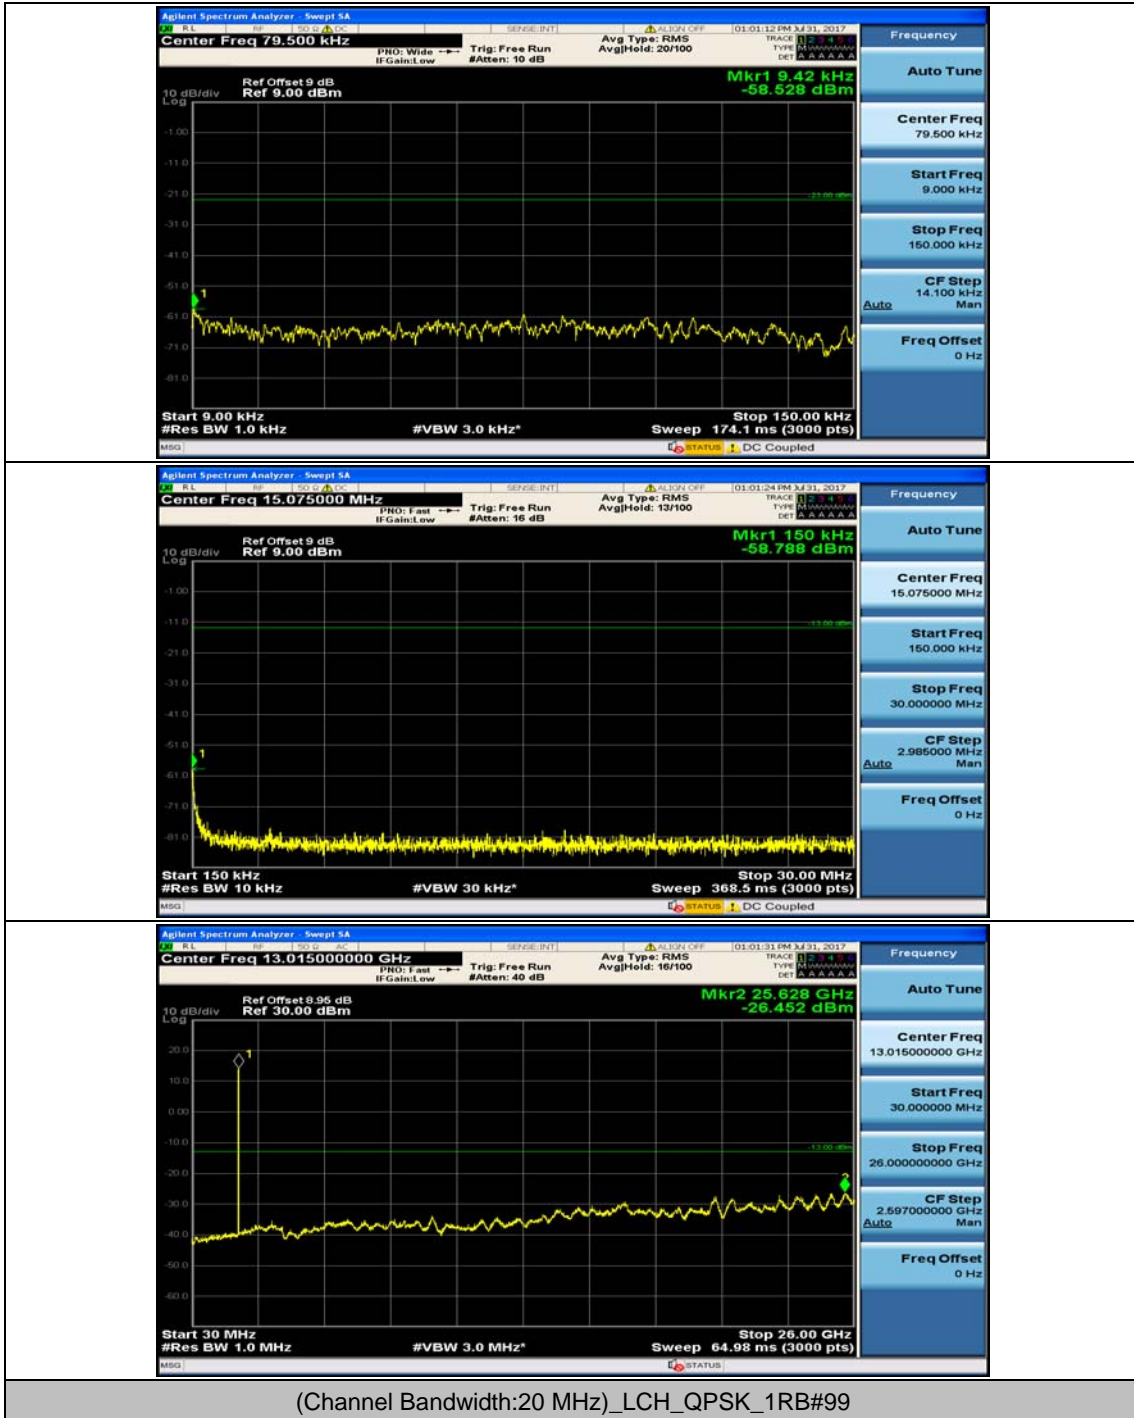

(Channel Bandwidth:15 MHz)_MCH_16QAM_1RB#0

(Channel Bandwidth:15 MHz)_MCH_16QAM_1RB#37

(Channel Bandwidth:15 MHz)_HCH_16QAM_1RB#0

(Channel Bandwidth:15 MHz)_HCH_16QAM_1RB#37

Channel Bandwidth: 20 MHz

(Channel Bandwidth:20 MHz)_MCH_QPSK_1RB#0

(Channel Bandwidth:20 MHz)_MCH_QPSK_1RB#49

(Channel Bandwidth:20 MHz)_HCH_QPSK_1RB#0

(Channel Bandwidth:20 MHz)_HCH_QPSK_1RB#49