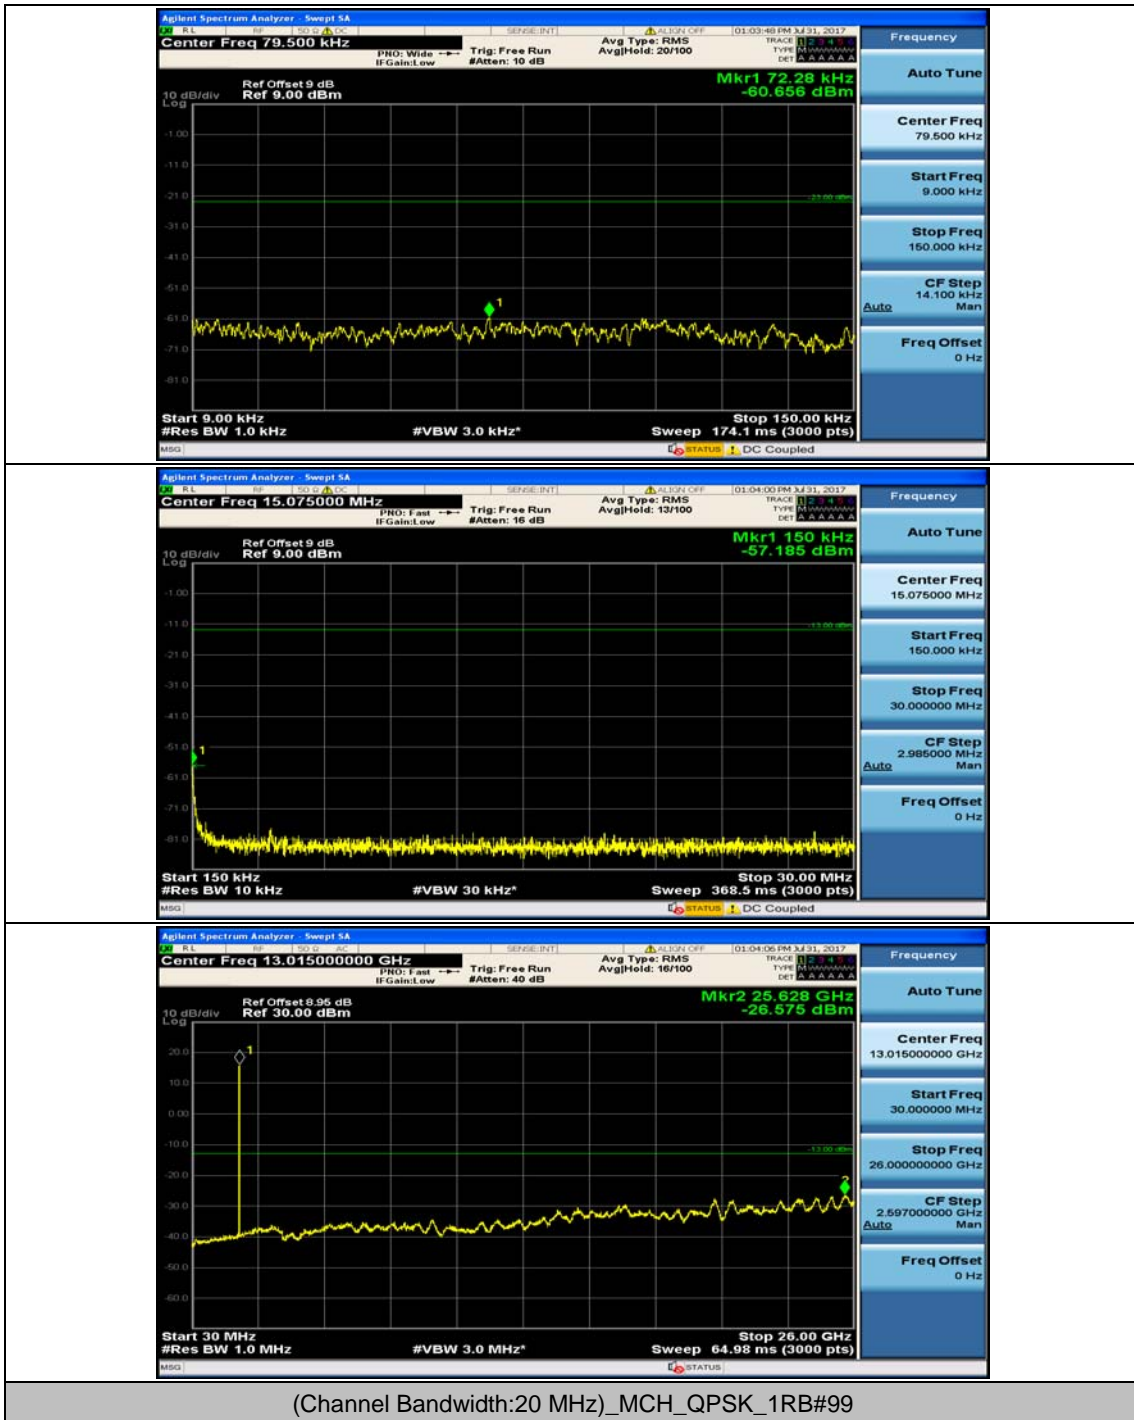

(Channel Bandwidth:15 MHz)_MCH_16QAM_1RB#0

(Channel Bandwidth:15 MHz)_MCH_16QAM_1RB#37

(Channel Bandwidth:15 MHz)_HCH_16QAM_1RB#0

(Channel Bandwidth:15 MHz)_HCH_16QAM_1RB#37

Channel Bandwidth: 20 MHz

(Channel Bandwidth:20 MHz)_MCH_QPSK_1RB#0

(Channel Bandwidth:20 MHz)_MCH_QPSK_1RB#49

(Channel Bandwidth:20 MHz)_HCH_QPSK_1RB#0

(Channel Bandwidth:20 MHz)_HCH_QPSK_1RB#49