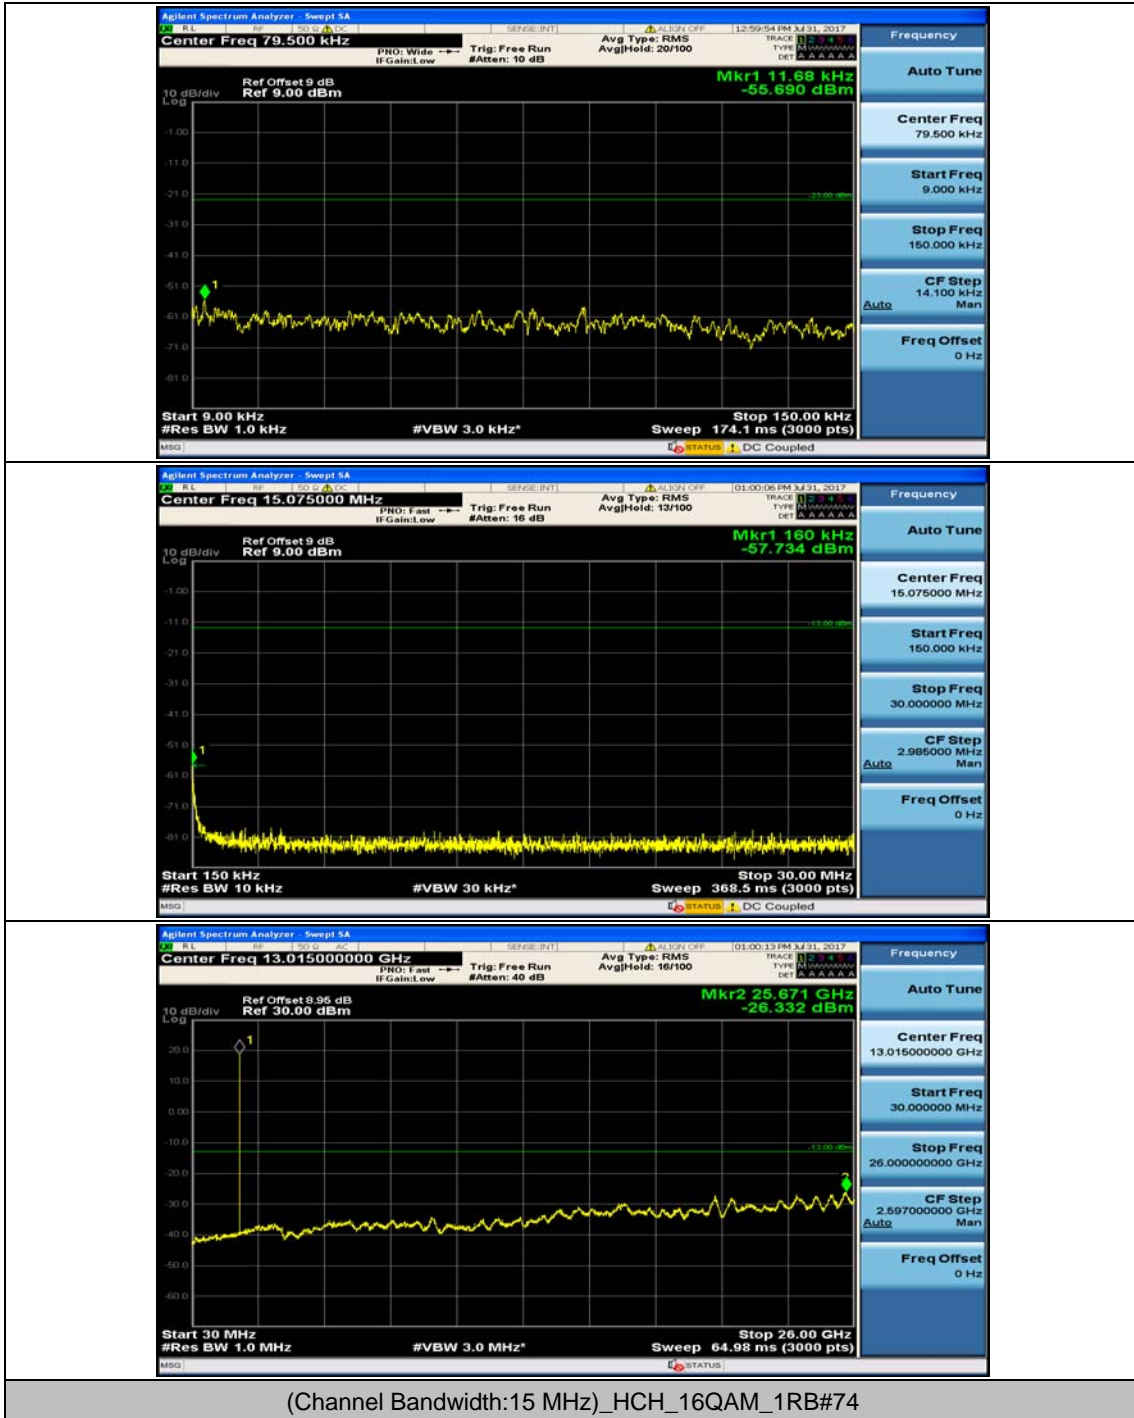

(Channel Bandwidth:15 MHz)_MCH_16QAM_1RB#0

(Channel Bandwidth:15 MHz)_MCH_16QAM_1RB#37

(Channel Bandwidth:15 MHz)_HCH_16QAM_1RB#0

(Channel Bandwidth:15 MHz)_HCH_16QAM_1RB#37

Channel Bandwidth: 20 MHz

(Channel Bandwidth:20 MHz)_MCH_QPSK_1RB#0

(Channel Bandwidth:20 MHz)_MCH_QPSK_1RB#49

(Channel Bandwidth:20 MHz)_HCH_QPSK_1RB#0

(Channel Bandwidth:20 MHz)_HCH_QPSK_1RB#49