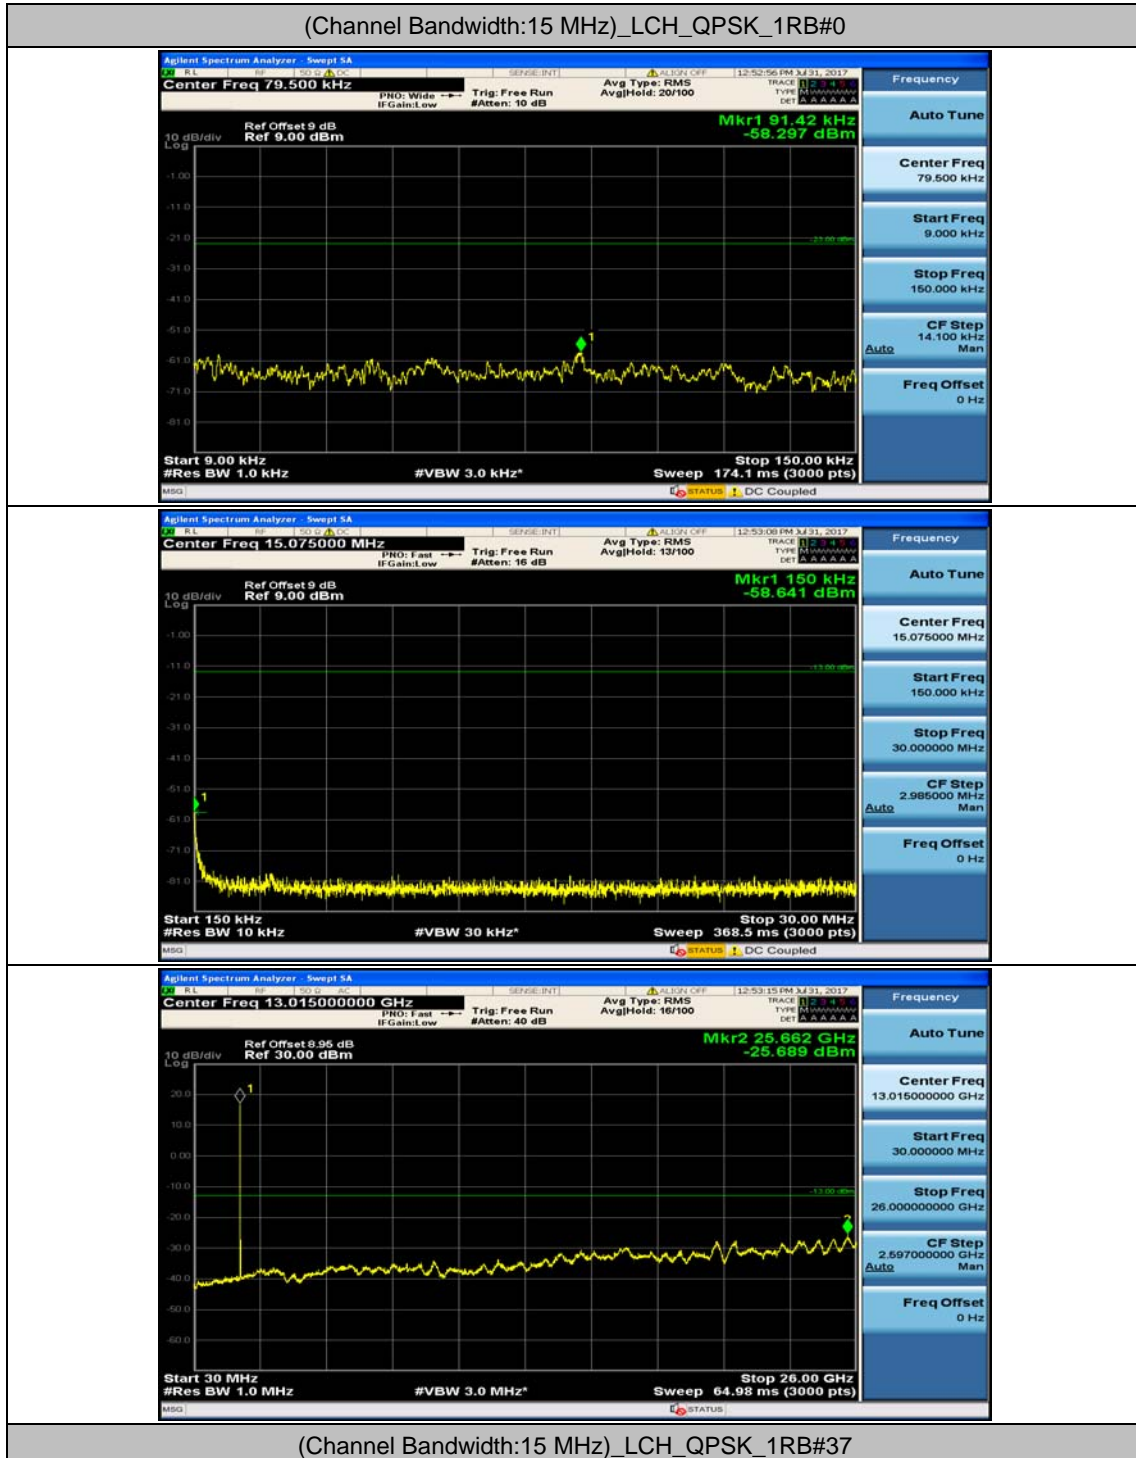

Channel Bandwidth: 10 MHz_HCH_QPSK_1RB#0

Channel Bandwidth: 10 MHz_HCH_QPSK_1RB#24

Channel Bandwidth: 10 MHz_LCH_16QAM_1RB#0

Channel Bandwidth: 10 MHz_LCH_16QAM_1RB#24

Channel Bandwidth: 10 MHz_MCH_16QAM_1RB#0

Channel Bandwidth: 10 MHz_MCH_16QAM_1RB#24

Channel Bandwidth: 10 MHz_HCH_16QAM_1RB#0

Channel Bandwidth: 10 MHz_HCH_16QAM_1RB#24

Channel Bandwidth: 10 MHz_HCH_16QAM_1RB#49

Channel Bandwidth: 15 MHz

(Channel Bandwidth:15 MHz)_MCH_QPSK_1RB#0

(Channel Bandwidth:15 MHz)_MCH_QPSK_1RB#37

(Channel Bandwidth:15 MHz)_HCH_QPSK_1RB#0

(Channel Bandwidth:15 MHz)_HCH_QPSK_1RB#37

(Channel Bandwidth:15 MHz)_LCH_16QAM_1RB#0

(Channel Bandwidth:15 MHz)_LCH_16QAM_1RB#37