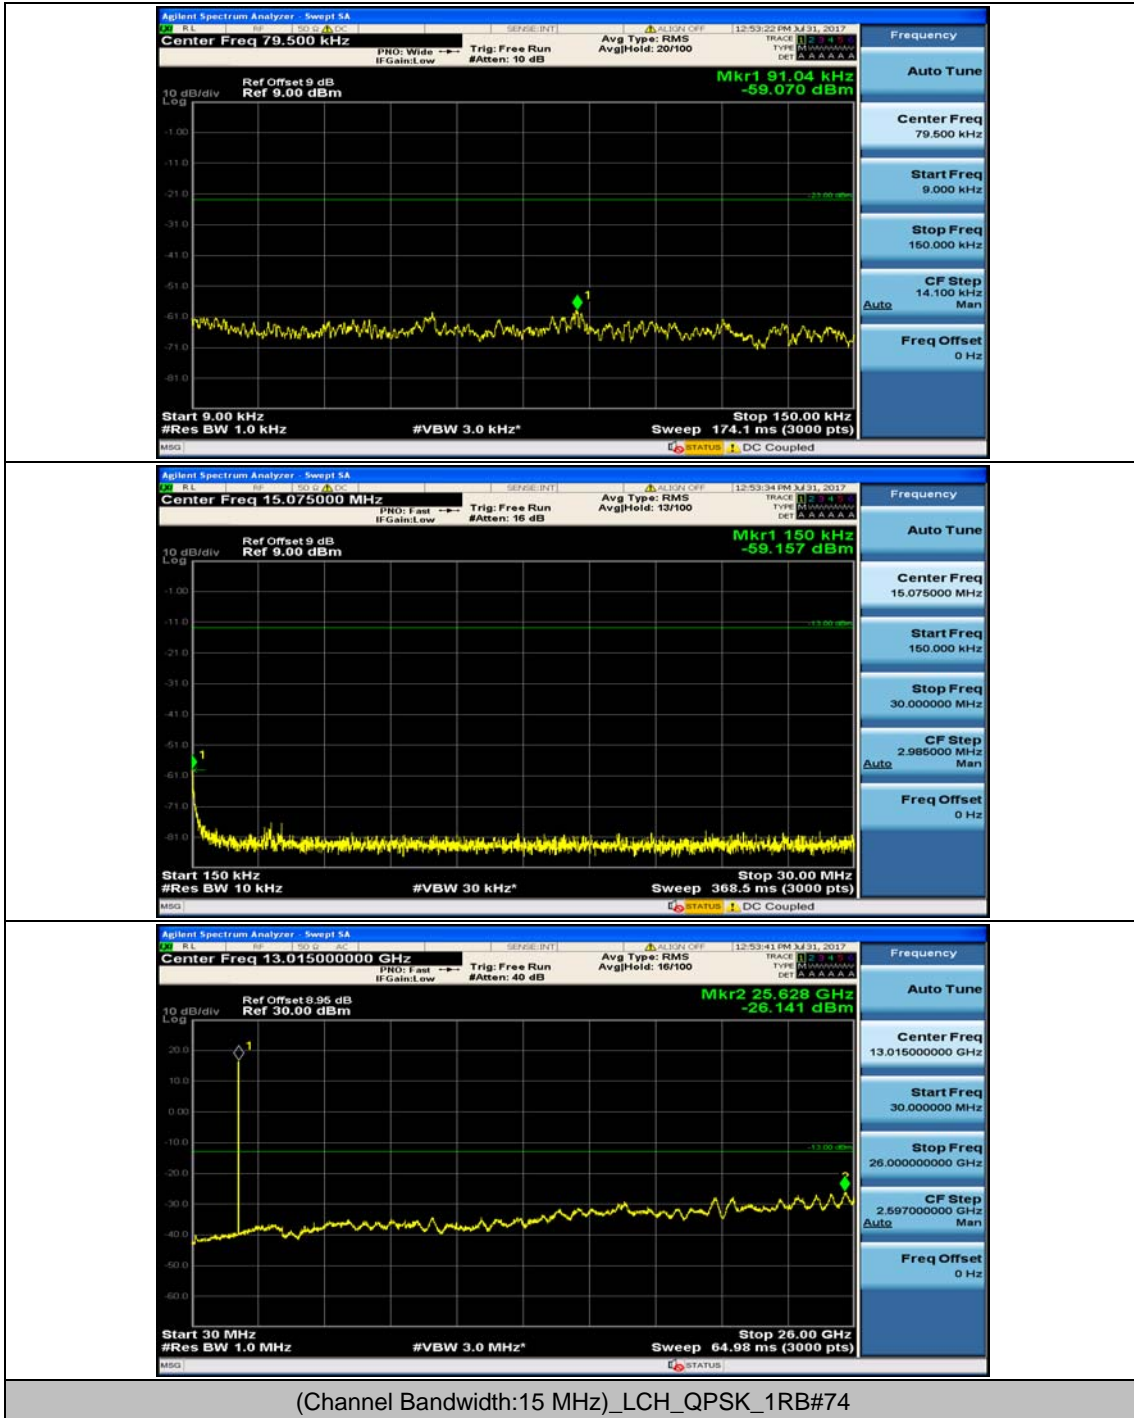

Channel Bandwidth: 10 MHz_HCH_QPSK_1RB#0

Channel Bandwidth: 10 MHz_HCH_QPSK_1RB#24

Channel Bandwidth: 10 MHz_LCH_16QAM_1RB#0

Channel Bandwidth: 10 MHz_LCH_16QAM_1RB#24

Channel Bandwidth: 10 MHz_MCH_16QAM_1RB#0

Channel Bandwidth: 10 MHz_MCH_16QAM_1RB#24

Channel Bandwidth: 10 MHz_HCH_16QAM_1RB#0

Channel Bandwidth: 10 MHz_HCH_16QAM_1RB#24

Channel Bandwidth: 10 MHz_HCH_16QAM_1RB#49

Channel Bandwidth: 15 MHz

(Channel Bandwidth:15 MHz)_MCH_QPSK_1RB#0

(Channel Bandwidth:15 MHz)_MCH_QPSK_1RB#37

(Channel Bandwidth:15 MHz)_HCH_QPSK_1RB#0

(Channel Bandwidth:15 MHz)_HCH_QPSK_1RB#37

(Channel Bandwidth:15 MHz)_LCH_16QAM_1RB#0

(Channel Bandwidth:15 MHz)_LCH_16QAM_1RB#37