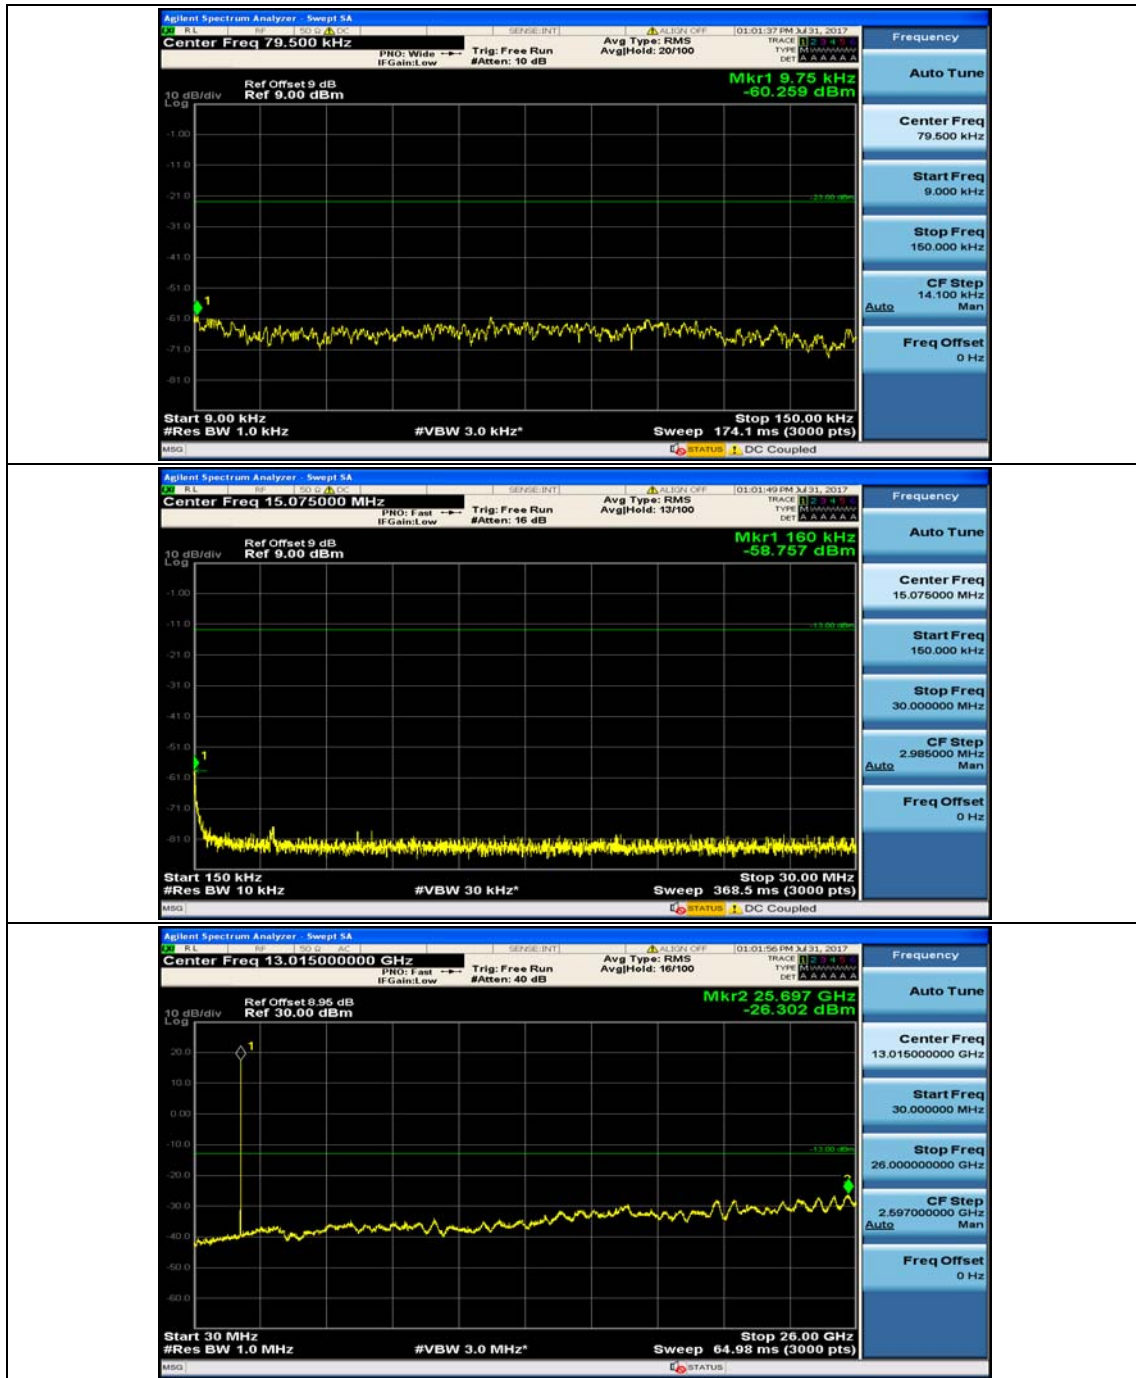

(Channel Bandwidth:15 MHz)_MCH_16QAM_1RB#0

(Channel Bandwidth:15 MHz)_MCH_16QAM_1RB#37

(Channel Bandwidth:15 MHz)_HCH_16QAM_1RB#0

(Channel Bandwidth:15 MHz)_HCH_16QAM_1RB#37

Channel Bandwidth: 20 MHz

(Channel Bandwidth:20 MHz)_MCH_QPSK_1RB#0