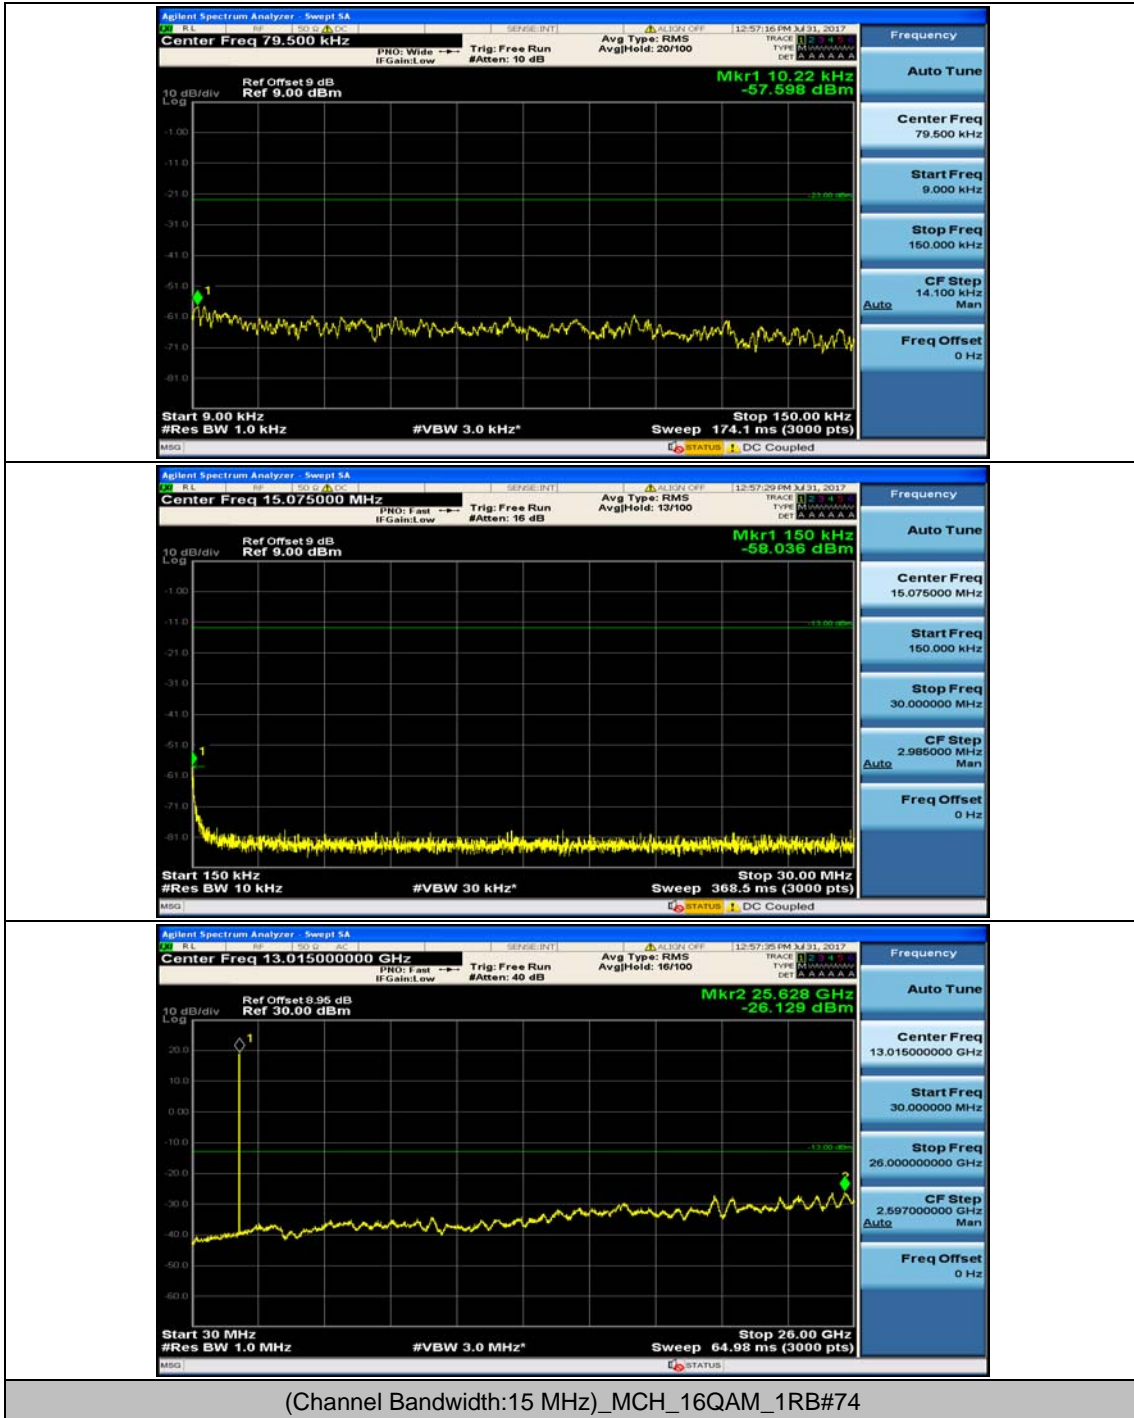

(Channel Bandwidth:15 MHz)_MCH_16QAM_1RB#37