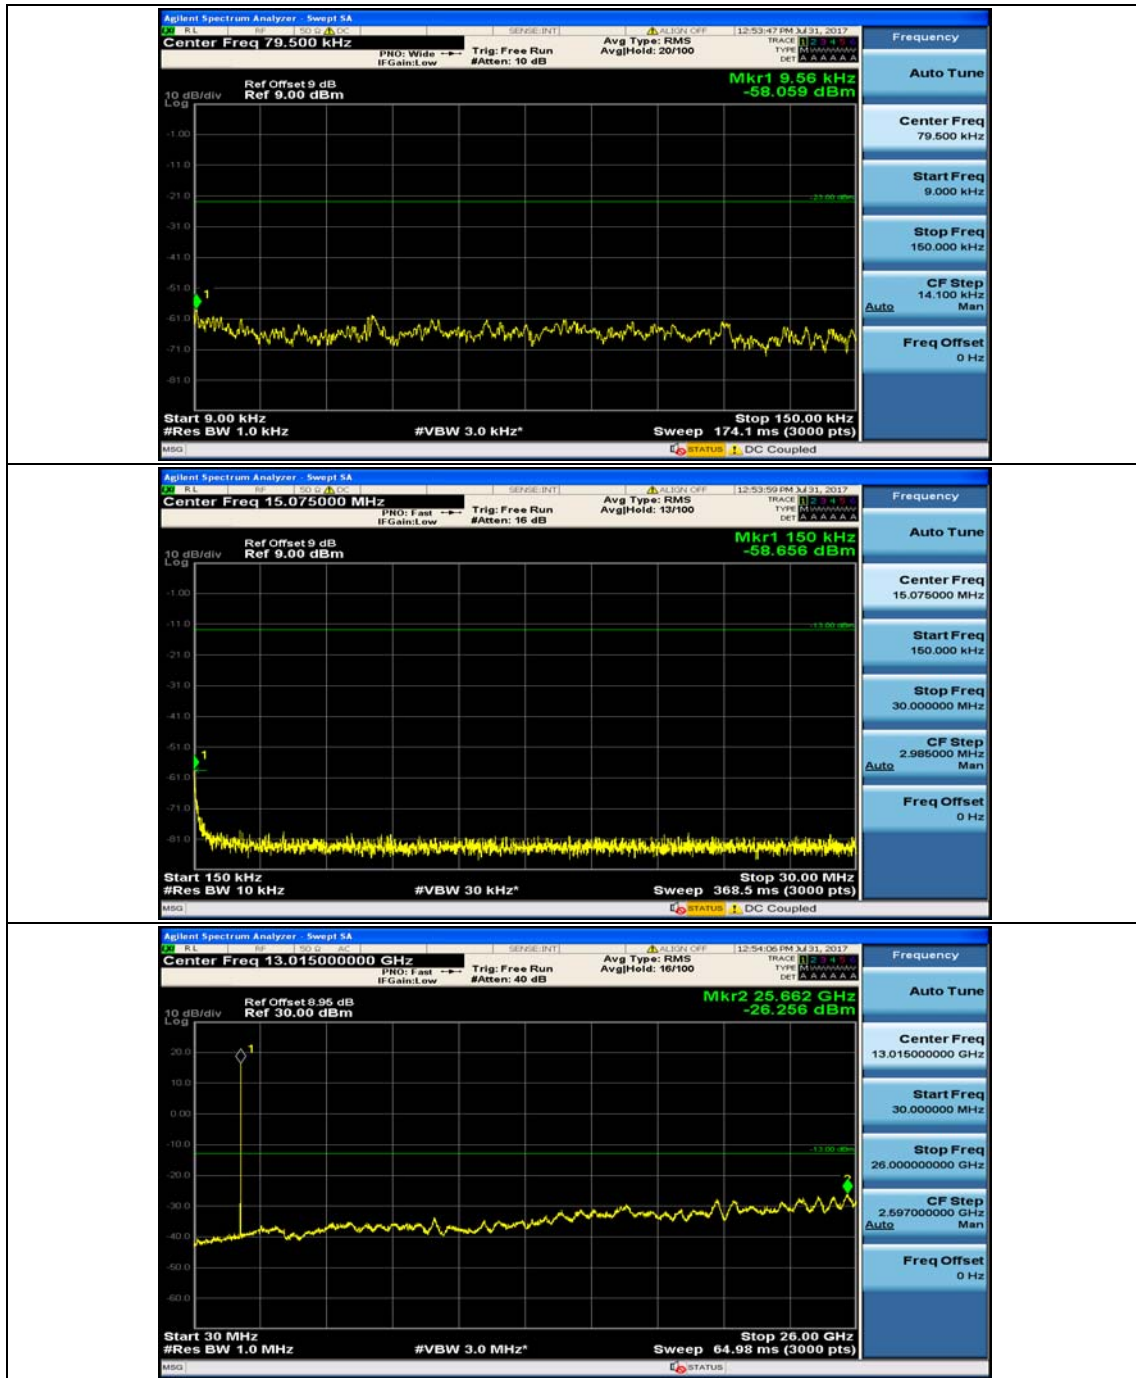

Channel Bandwidth: 10 MHz_HCH_QPSK_1RB#0

Channel Bandwidth: 10 MHz_HCH_QPSK_1RB#24

Channel Bandwidth: 10 MHz_LCH_16QAM_1RB#0

Channel Bandwidth: 10 MHz_LCH_16QAM_1RB#24

Channel Bandwidth: 10 MHz_MCH_16QAM_1RB#0

Channel Bandwidth: 10 MHz_MCH_16QAM_1RB#24

Channel Bandwidth: 10 MHz_HCH_16QAM_1RB#0

Channel Bandwidth: 10 MHz_HCH_16QAM_1RB#24

Channel Bandwidth: 10 MHz_HCH_16QAM_1RB#49

Channel Bandwidth: 15 MHz

(Channel Bandwidth:15 MHz)_MCH_QPSK_1RB#0

(Channel Bandwidth:15 MHz)_MCH_QPSK_1RB#37

(Channel Bandwidth:15 MHz)_HCH_QPSK_1RB#0

(Channel Bandwidth:15 MHz)_HCH_QPSK_1RB#37

(Channel Bandwidth:15 MHz)_LCH_16QAM_1RB#0

(Channel Bandwidth:15 MHz)_LCH_16QAM_1RB#37