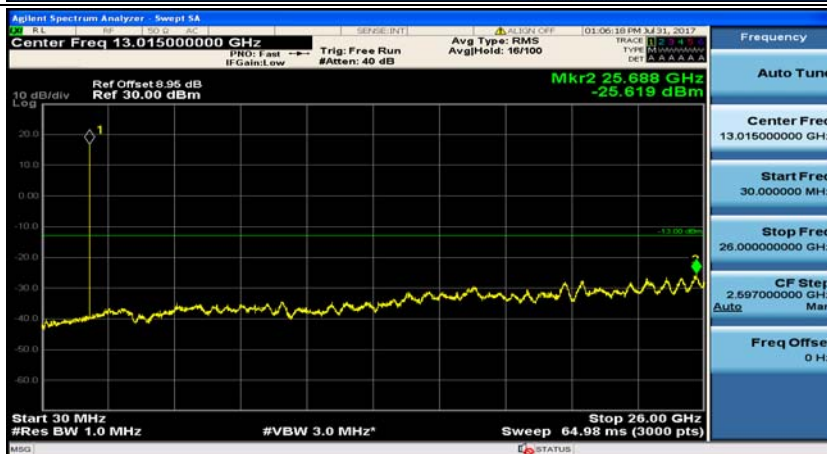

(Channel Bandwidth:20 MHz)_HCH_QPSK_1RB#0

(Channel Bandwidth:20 MHz)_HCH_QPSK_1RB#49