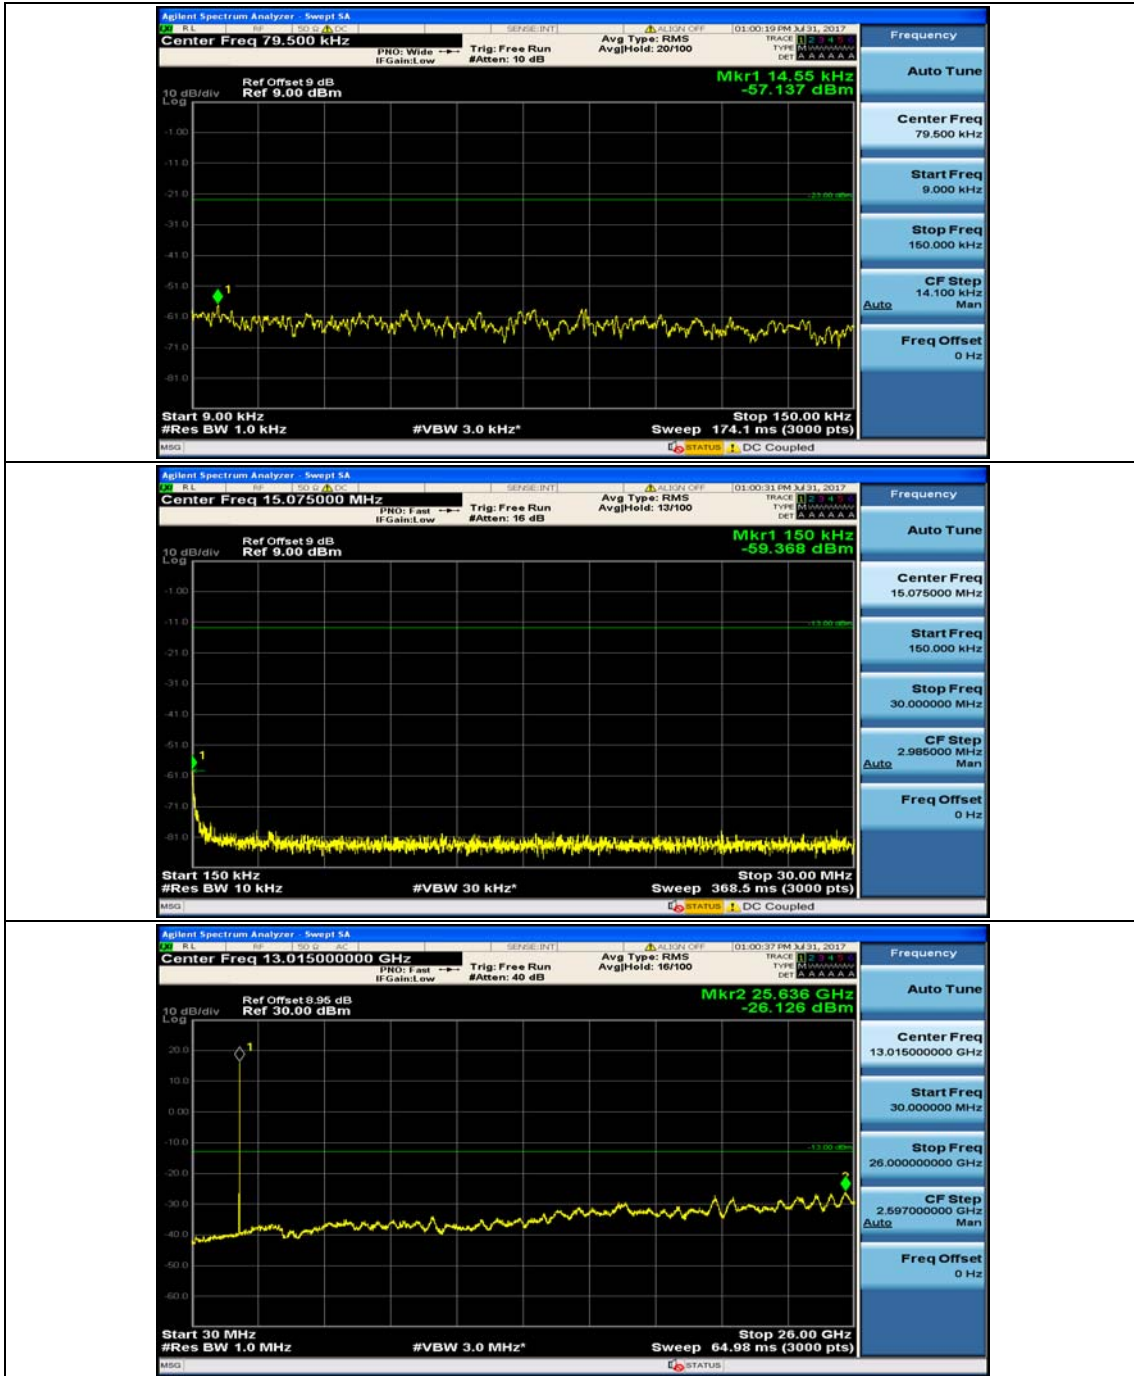

(Channel Bandwidth:15 MHz)_MCH_16QAM_1RB#0

(Channel Bandwidth:15 MHz)_MCH_16QAM_1RB#37

(Channel Bandwidth:15 MHz)_HCH_16QAM_1RB#0

(Channel Bandwidth:15 MHz)_HCH_16QAM_1RB#37

Channel Bandwidth: 20 MHz

(Channel Bandwidth:20 MHz)_MCH_QPSK_1RB#0

(Channel Bandwidth:20 MHz)_MCH_QPSK_1RB#49

(Channel Bandwidth:20 MHz)_HCH_QPSK_1RB#0

(Channel Bandwidth:20 MHz)_HCH_QPSK_1RB#49