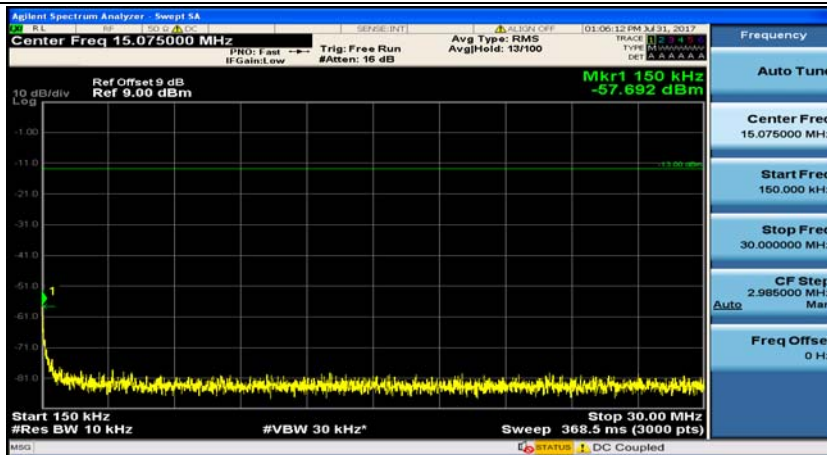

(Channel Bandwidth:20 MHz)_HCH_QPSK_1RB#0

(Channel Bandwidth:20 MHz)_HCH_QPSK_1RB#49