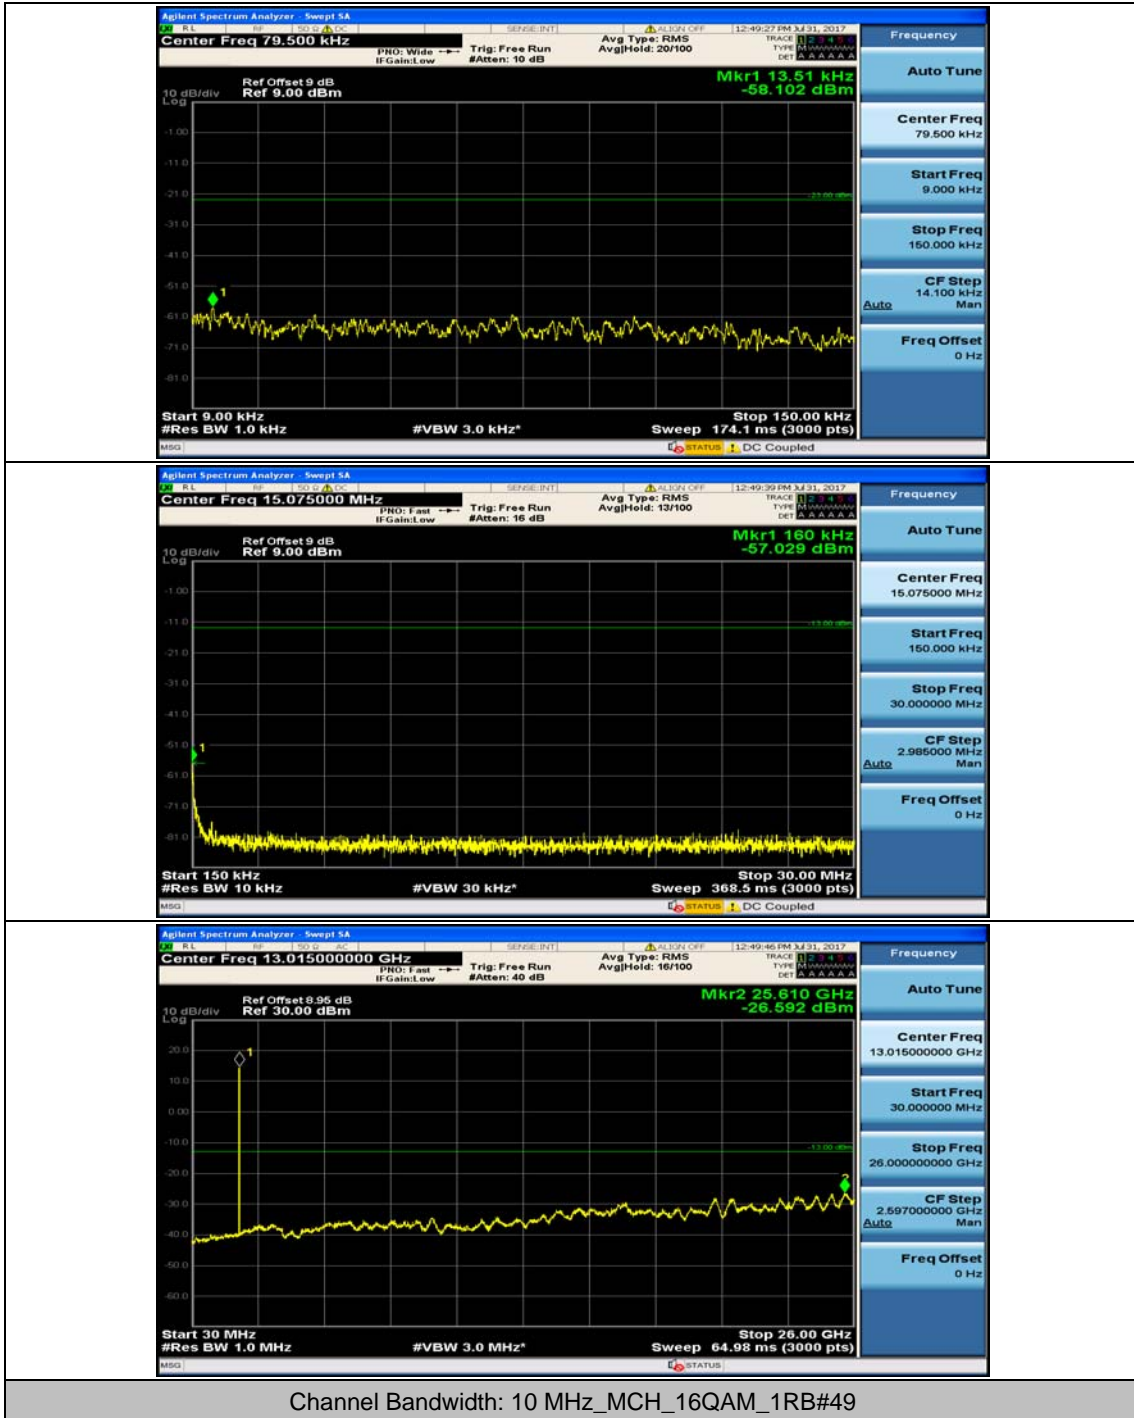

Channel Bandwidth: 10 MHz_HCH_QPSK_1RB#0

Channel Bandwidth: 10 MHz_HCH_QPSK_1RB#24

Channel Bandwidth: 10 MHz_LCH_16QAM_1RB#0

Channel Bandwidth: 10 MHz_LCH_16QAM_1RB#24

Channel Bandwidth: 10 MHz_MCH_16QAM_1RB#0

Channel Bandwidth: 10 MHz_MCH_16QAM_1RB#24

Channel Bandwidth: 10 MHz_HCH_16QAM_1RB#0

Channel Bandwidth: 10 MHz_HCH_16QAM_1RB#24

Channel Bandwidth: 10 MHz_HCH_16QAM_1RB#49

Channel Bandwidth: 15 MHz

(Channel Bandwidth:15 MHz)_MCH_QPSK_1RB#0