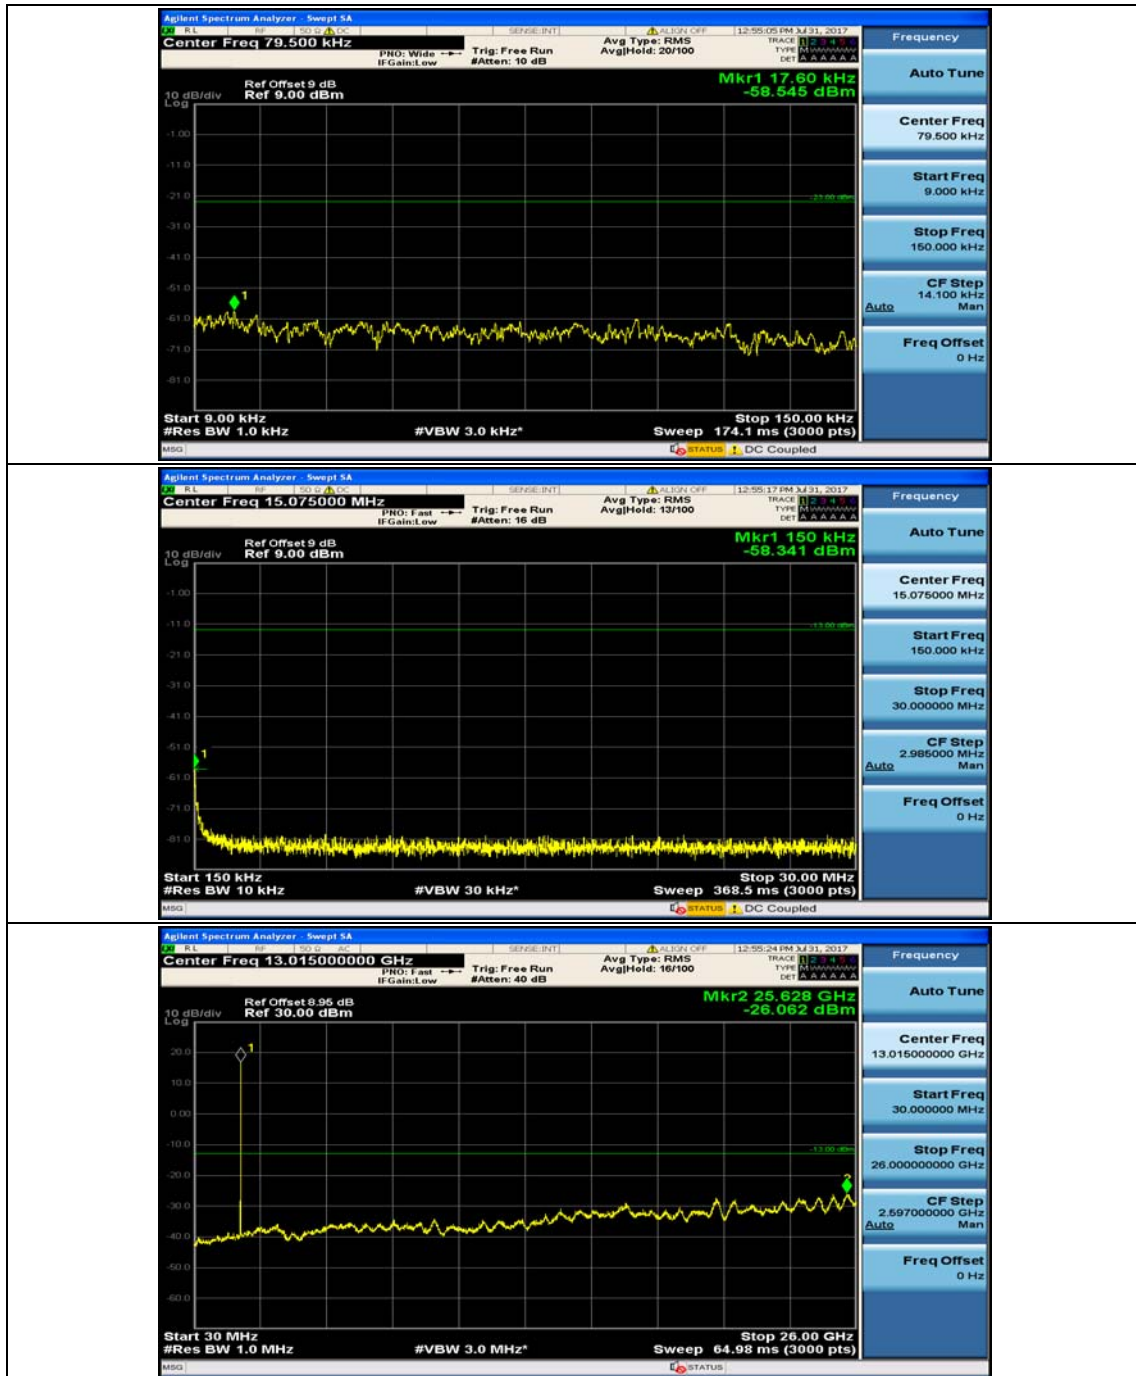

Channel Bandwidth: 10 MHz_MCH_16QAM_1RB#24

Channel Bandwidth: 10 MHz_HCH_16QAM_1RB#0

Channel Bandwidth: 10 MHz_HCH_16QAM_1RB#24

Channel Bandwidth: 10 MHz_HCH_16QAM_1RB#49

Channel Bandwidth: 15 MHz

(Channel Bandwidth:15 MHz)_MCH_QPSK_1RB#0

(Channel Bandwidth:15 MHz)_MCH_QPSK_1RB#37

(Channel Bandwidth:15 MHz)_HCH_QPSK_1RB#0

(Channel Bandwidth:15 MHz)_HCH_QPSK_1RB#37

(Channel Bandwidth:15 MHz)_LCH_16QAM_1RB#0

(Channel Bandwidth:15 MHz)_LCH_16QAM_1RB#37