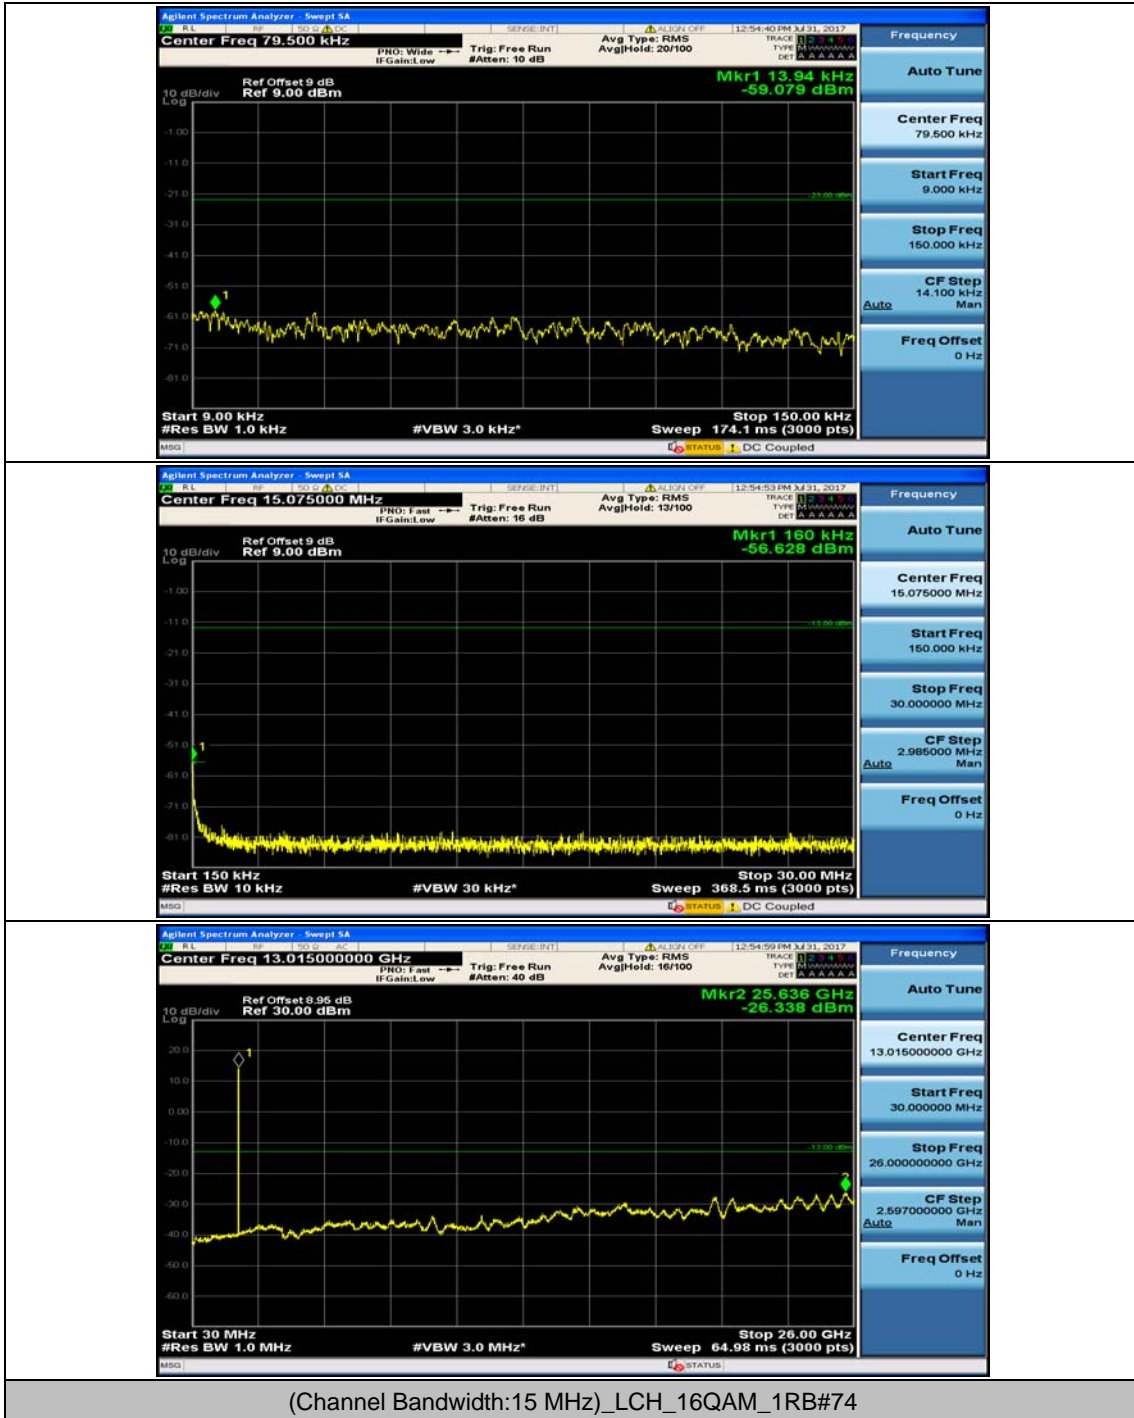

Channel Bandwidth: 10 MHz_MCH_16QAM_1RB#24

Channel Bandwidth: 10 MHz_HCH_16QAM_1RB#0

Channel Bandwidth: 10 MHz_HCH_16QAM_1RB#24

Channel Bandwidth: 10 MHz_HCH_16QAM_1RB#49

Channel Bandwidth: 15 MHz

(Channel Bandwidth:15 MHz)_MCH_QPSK_1RB#0

(Channel Bandwidth:15 MHz)_MCH_QPSK_1RB#37

(Channel Bandwidth:15 MHz)_HCH_QPSK_1RB#0

(Channel Bandwidth:15 MHz)_HCH_QPSK_1RB#37

(Channel Bandwidth:15 MHz)_LCH_16QAM_1RB#0

(Channel Bandwidth:15 MHz)_LCH_16QAM_1RB#37