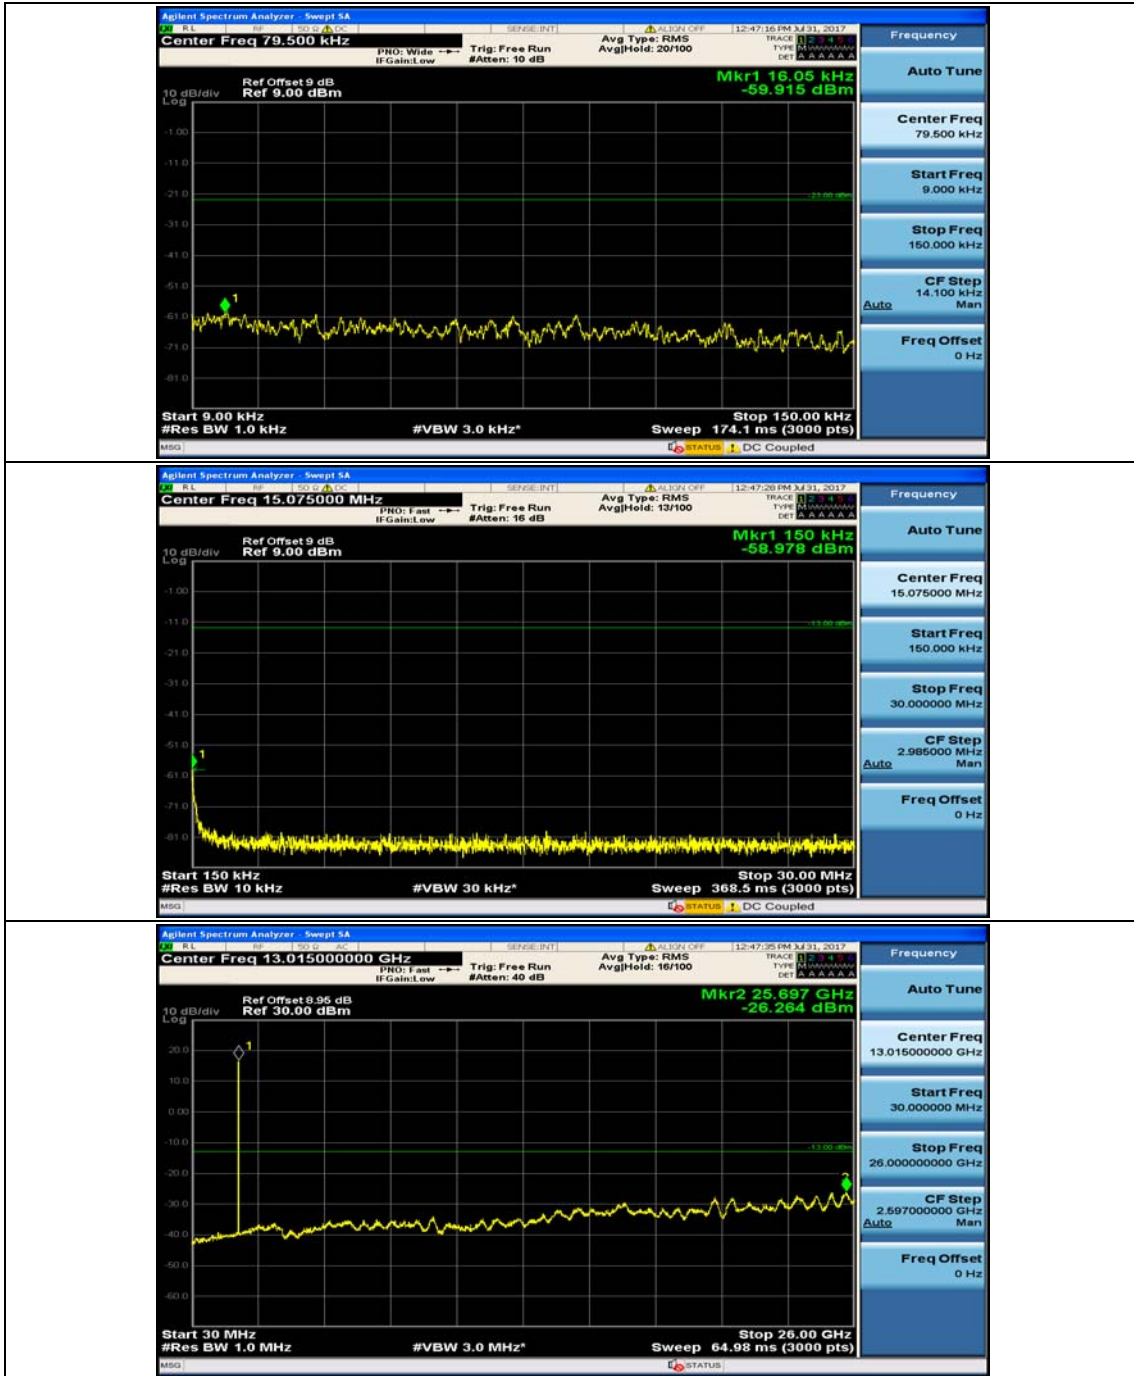

Channel Bandwidth: 10 MHz_HCH_QPSK_1RB#0

Channel Bandwidth: 10 MHz_HCH_QPSK_1RB#24

Channel Bandwidth: 10 MHz_LCH_16QAM_1RB#0

Channel Bandwidth: 10 MHz_LCH_16QAM_1RB#24

Channel Bandwidth: 10 MHz_MCH_16QAM_1RB#0

Channel Bandwidth: 10 MHz_MCH_16QAM_1RB#24

Channel Bandwidth: 10 MHz_HCH_16QAM_1RB#0

Channel Bandwidth: 10 MHz_HCH_16QAM_1RB#24

Channel Bandwidth: 10 MHz_HCH_16QAM_1RB#49

Channel Bandwidth: 15 MHz

(Channel Bandwidth:15 MHz)_MCH_QPSK_1RB#0