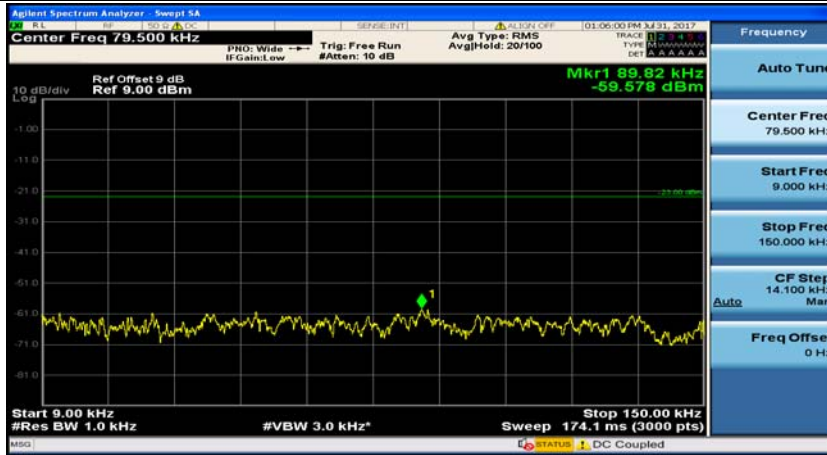

(Channel Bandwidth:20 MHz)_HCH_QPSK_1RB#0

(Channel Bandwidth:20 MHz)_HCH_QPSK_1RB#49