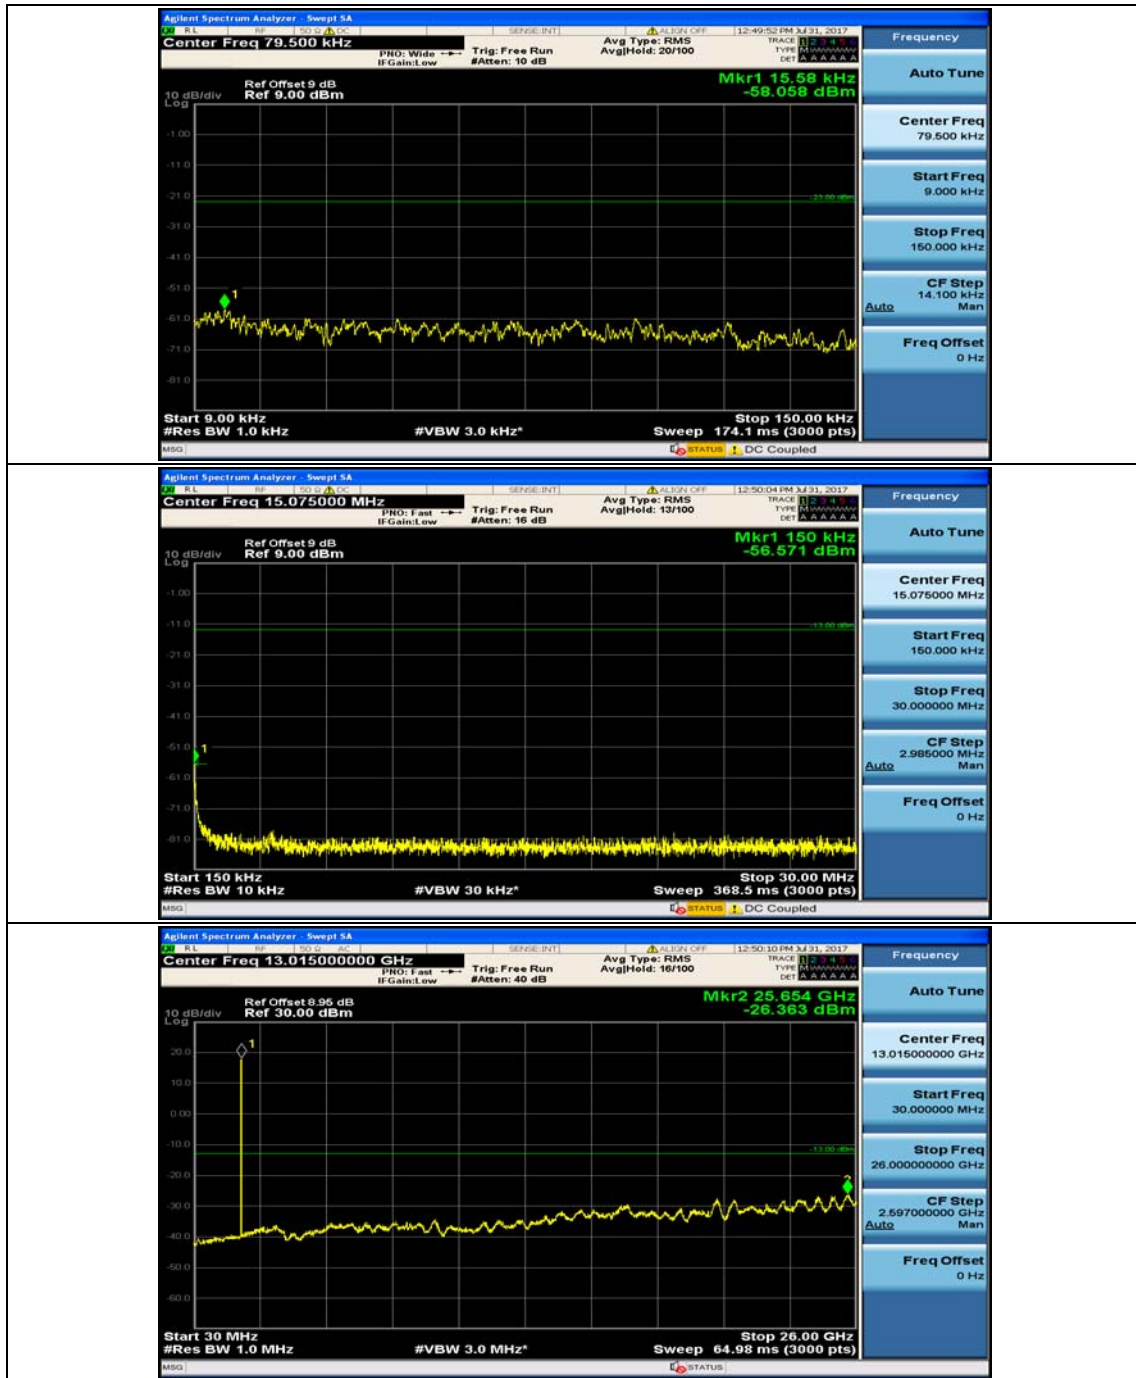

Channel Bandwidth: 10 MHz_HCH_QPSK_1RB#0

Channel Bandwidth: 10 MHz_HCH_QPSK_1RB#24

Channel Bandwidth: 10 MHz_LCH_16QAM_1RB#0

Channel Bandwidth: 10 MHz_LCH_16QAM_1RB#24

Channel Bandwidth: 10 MHz_MCH_16QAM_1RB#0

Channel Bandwidth: 10 MHz_MCH_16QAM_1RB#24

Channel Bandwidth: 10 MHz_HCH_16QAM_1RB#0

Channel Bandwidth: 10 MHz_HCH_16QAM_1RB#24

Channel Bandwidth: 10 MHz_HCH_16QAM_1RB#49

Channel Bandwidth: 15 MHz

(Channel Bandwidth:15 MHz)_MCH_QPSK_1RB#0