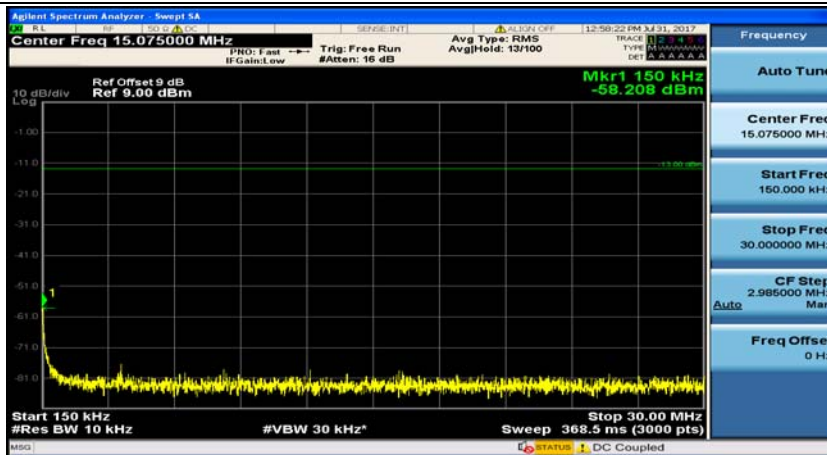

(Channel Bandwidth:15 MHz)_HCH_QPSK_1RB#0

(Channel Bandwidth:15 MHz)_HCH_QPSK_1RB#37