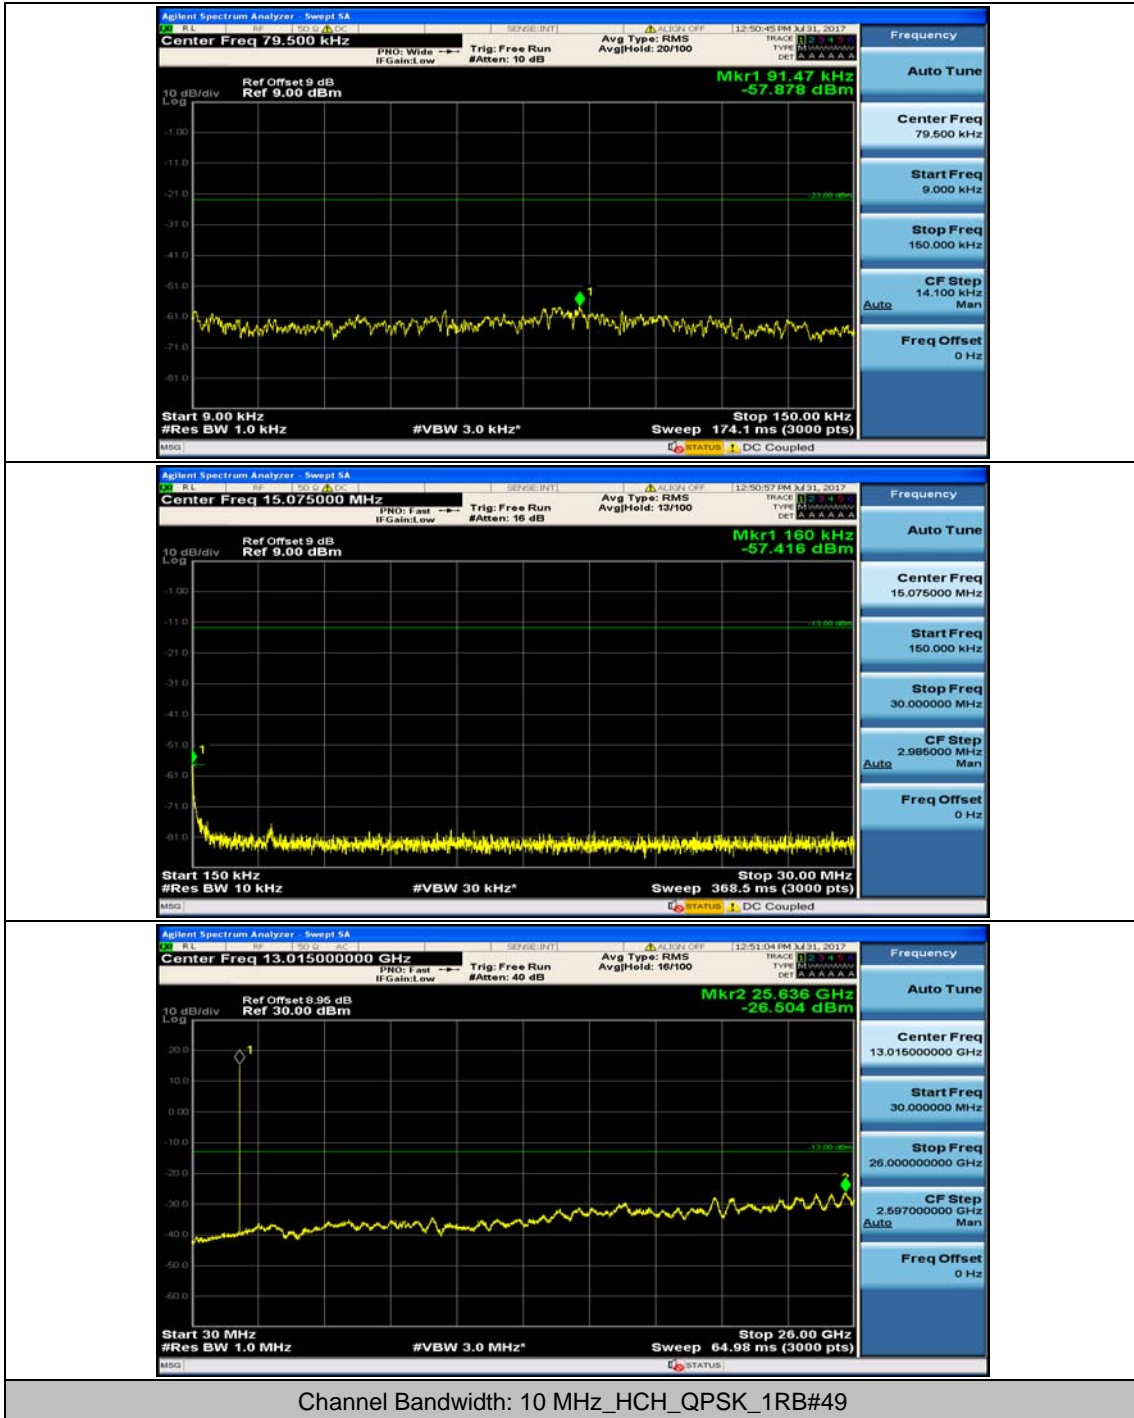

Channel Bandwidth: 10 MHz_HCH_QPSK_1RB#0

Channel Bandwidth: 10 MHz_HCH_QPSK_1RB#24

Channel Bandwidth: 10 MHz_LCH_16QAM_1RB#0

Channel Bandwidth: 10 MHz_LCH_16QAM_1RB#24

Channel Bandwidth: 10 MHz_MCH_16QAM_1RB#0

Channel Bandwidth: 10 MHz_MCH_16QAM_1RB#24

Channel Bandwidth: 10 MHz_HCH_16QAM_1RB#0

Channel Bandwidth: 10 MHz_HCH_16QAM_1RB#24

Channel Bandwidth: 10 MHz_HCH_16QAM_1RB#49

Channel Bandwidth: 15 MHz

(Channel Bandwidth:15 MHz)_MCH_QPSK_1RB#0