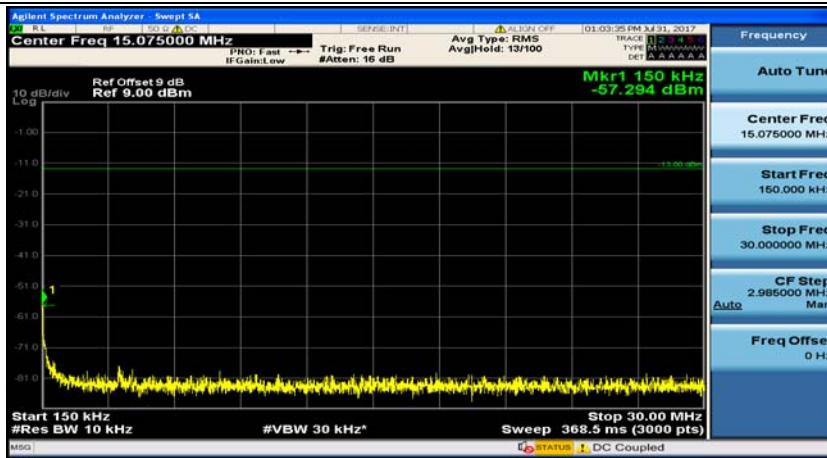

(Channel Bandwidth:15 MHz)_MCH_16QAM_1RB#0

(Channel Bandwidth:15 MHz)_MCH_16QAM_1RB#37

(Channel Bandwidth:15 MHz)_HCH_16QAM_1RB#0

(Channel Bandwidth:15 MHz)_HCH_16QAM_1RB#37

Channel Bandwidth: 20 MHz

(Channel Bandwidth:20 MHz)_MCH_QPSK_1RB#0