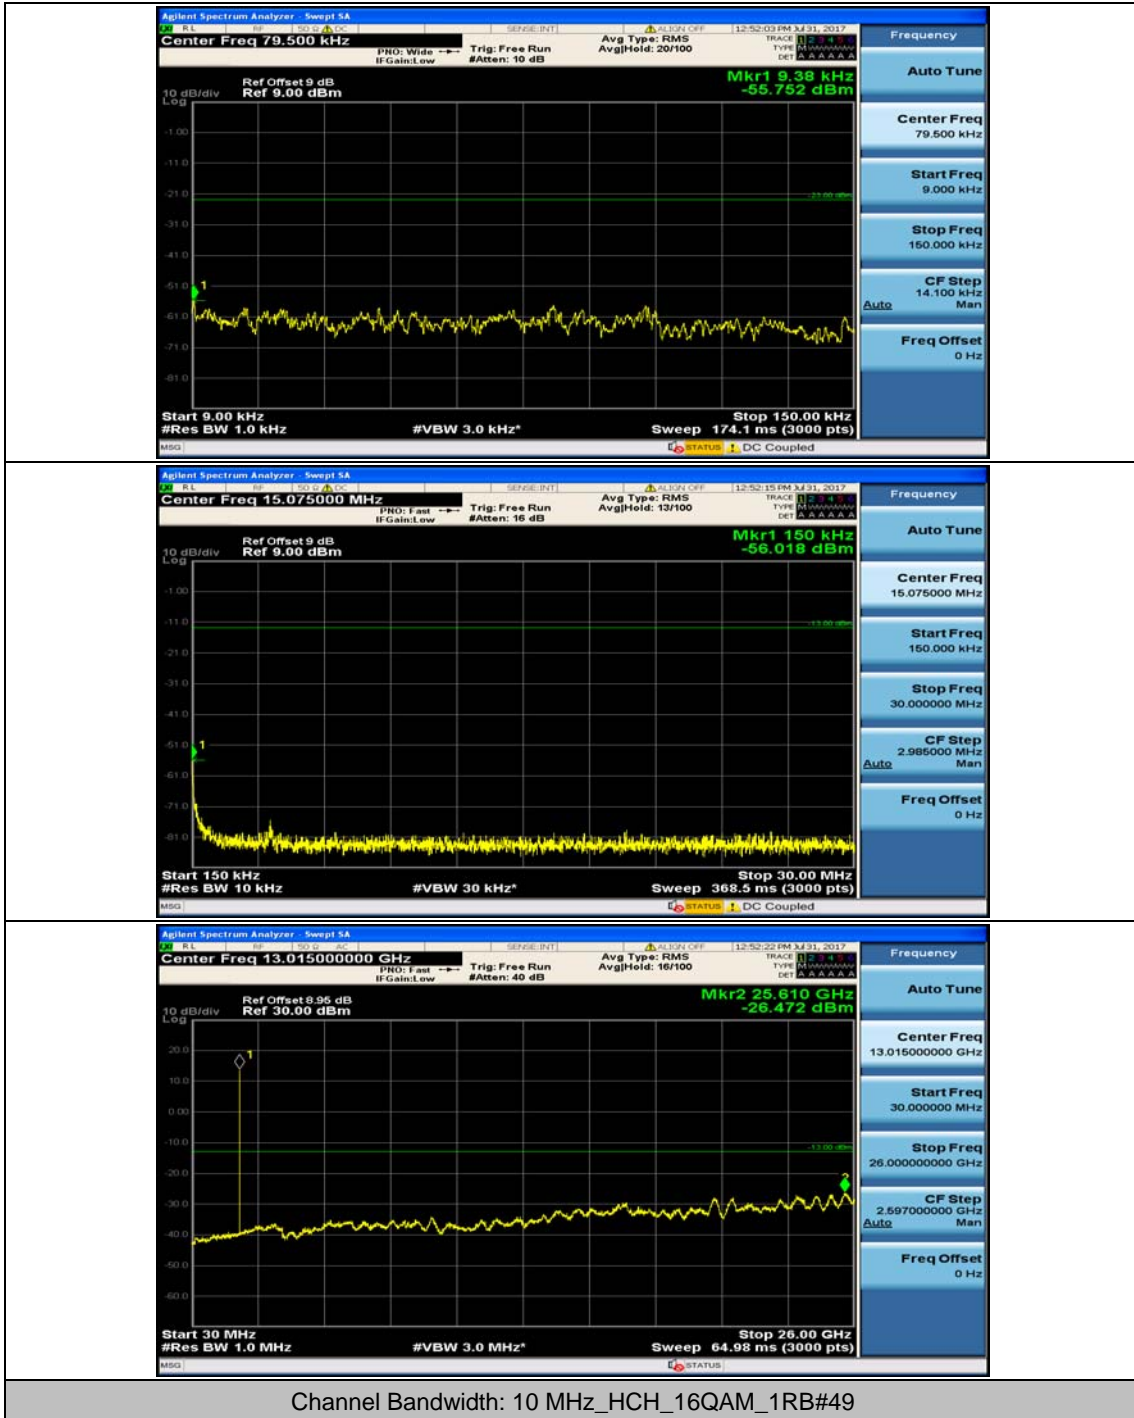

Channel Bandwidth: 10 MHz_HCH_QPSK_1RB#0

Channel Bandwidth: 10 MHz_HCH_QPSK_1RB#24

Channel Bandwidth: 10 MHz_LCH_16QAM_1RB#0

Channel Bandwidth: 10 MHz_LCH_16QAM_1RB#24

Channel Bandwidth: 10 MHz_MCH_16QAM_1RB#0

Channel Bandwidth: 10 MHz_MCH_16QAM_1RB#24

Channel Bandwidth: 10 MHz_HCH_16QAM_1RB#0

Channel Bandwidth: 10 MHz_HCH_16QAM_1RB#24

Channel Bandwidth: 10 MHz_HCH_16QAM_1RB#49

Channel Bandwidth: 15 MHz

(Channel Bandwidth:15 MHz)_MCH_QPSK_1RB#0

(Channel Bandwidth:15 MHz)_MCH_QPSK_1RB#37

(Channel Bandwidth:15 MHz)_HCH_QPSK_1RB#0

(Channel Bandwidth:15 MHz)_HCH_QPSK_1RB#37

(Channel Bandwidth:15 MHz)_LCH_16QAM_1RB#0

(Channel Bandwidth:15 MHz)_LCH_16QAM_1RB#37