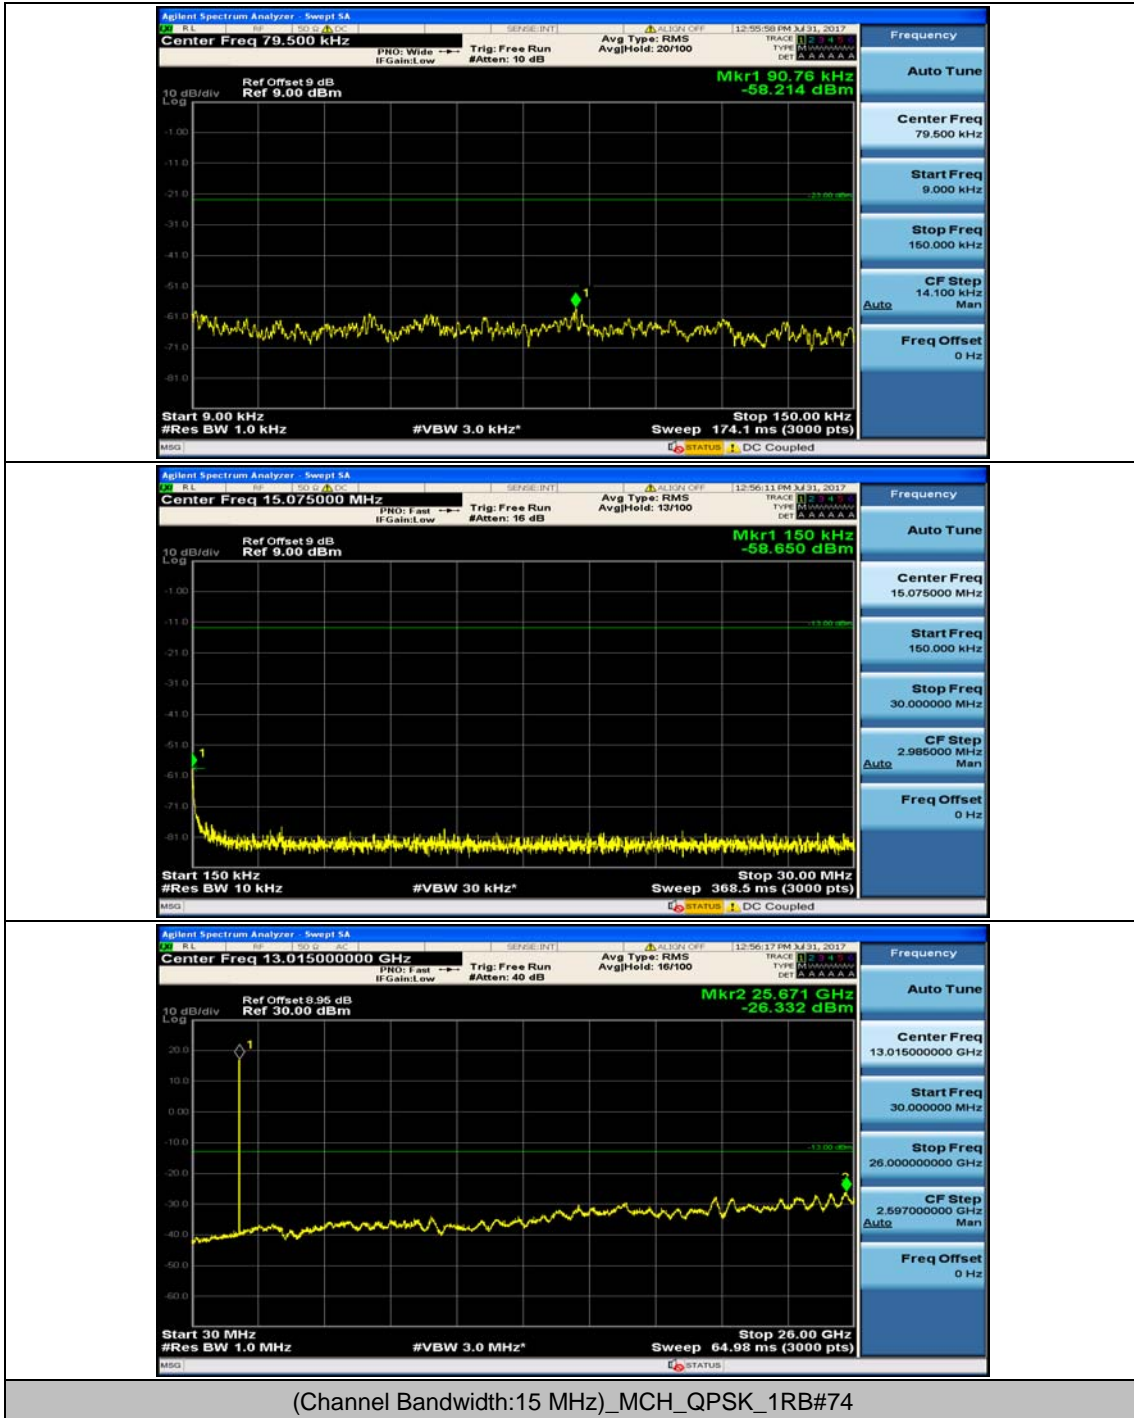

Channel Bandwidth: 10 MHz_HCH_QPSK_1RB#0

Channel Bandwidth: 10 MHz_HCH_QPSK_1RB#24

Channel Bandwidth: 10 MHz_LCH_16QAM_1RB#0

Channel Bandwidth: 10 MHz_LCH_16QAM_1RB#24

Channel Bandwidth: 10 MHz_MCH_16QAM_1RB#0

Channel Bandwidth: 10 MHz_MCH_16QAM_1RB#24

Channel Bandwidth: 10 MHz_HCH_16QAM_1RB#0

Channel Bandwidth: 10 MHz_HCH_16QAM_1RB#24

Channel Bandwidth: 10 MHz_HCH_16QAM_1RB#49

Channel Bandwidth: 15 MHz

(Channel Bandwidth:15 MHz)_MCH_QPSK_1RB#0

(Channel Bandwidth:15 MHz)_MCH_QPSK_1RB#37

(Channel Bandwidth:15 MHz)_HCH_QPSK_1RB#0

(Channel Bandwidth:15 MHz)_HCH_QPSK_1RB#37

(Channel Bandwidth:15 MHz)_LCH_16QAM_1RB#0

(Channel Bandwidth:15 MHz)_LCH_16QAM_1RB#37