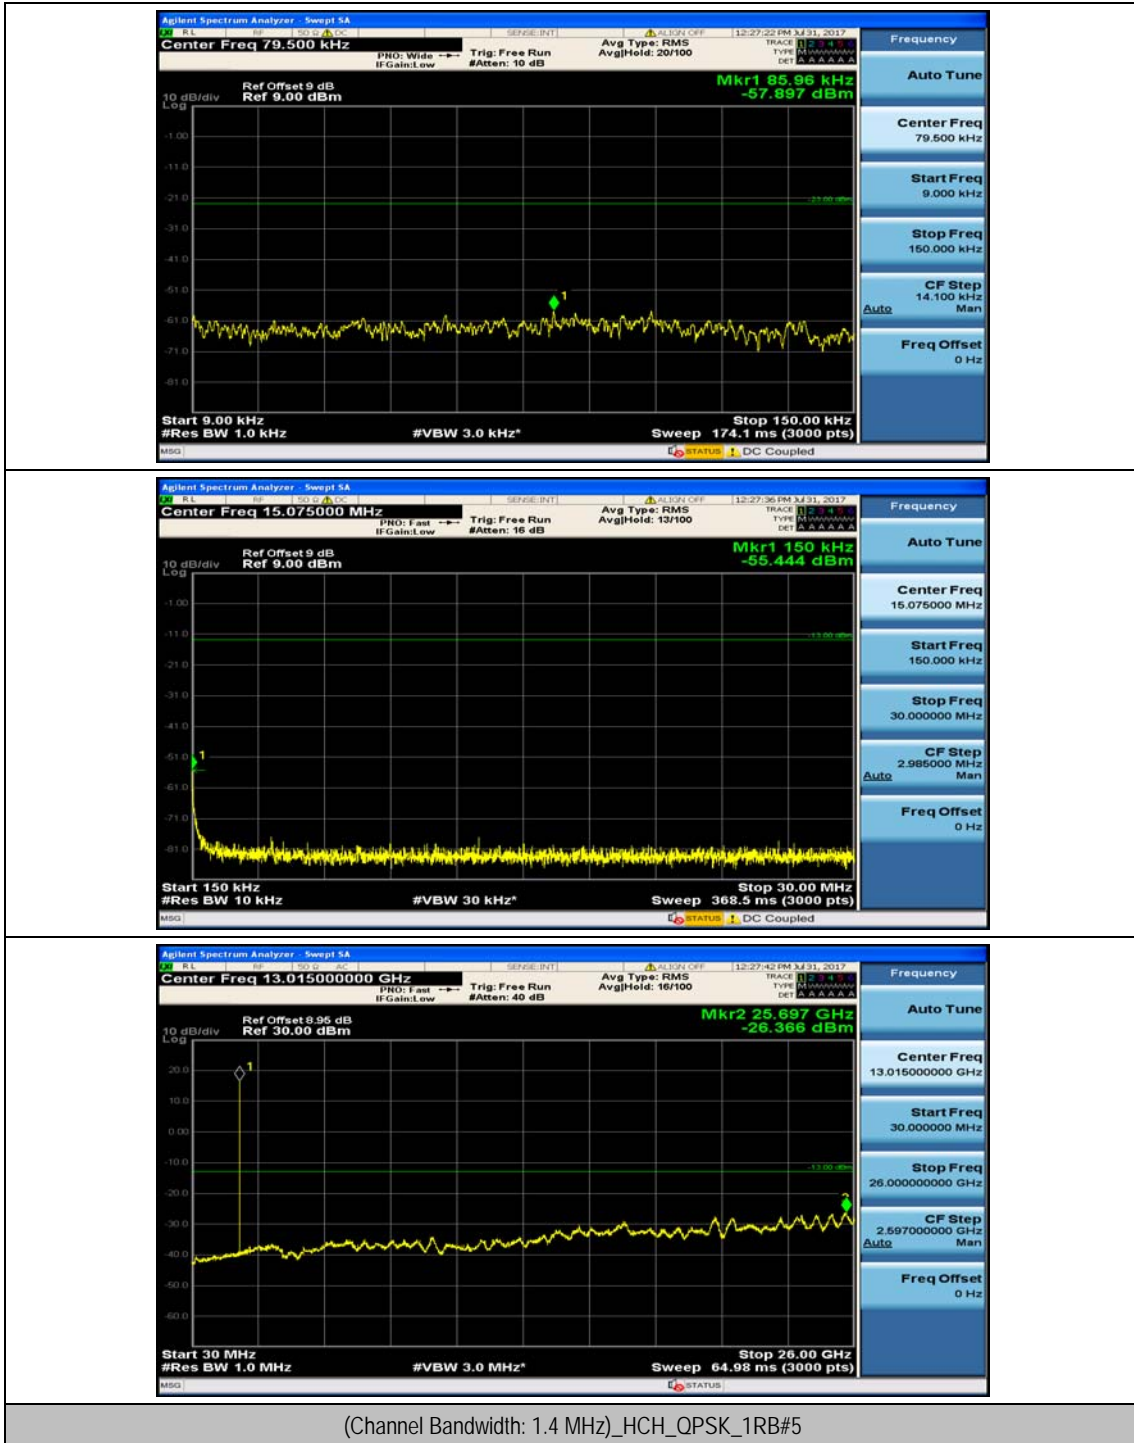

(Channel Bandwidth: 1.4 MHz)_MCH_QPSK_1RB#3

(Channel Bandwidth: 1.4 MHz)_HCH_QPSK_1RB#0

(Channel Bandwidth: 1.4 MHz)_HCH_QPSK_1RB#3

(Channel Bandwidth: 1.4 MHz)_LCH_16QAM_1RB#0

(Channel Bandwidth: 1.4 MHz)_LCH_16QAM_1RB#3