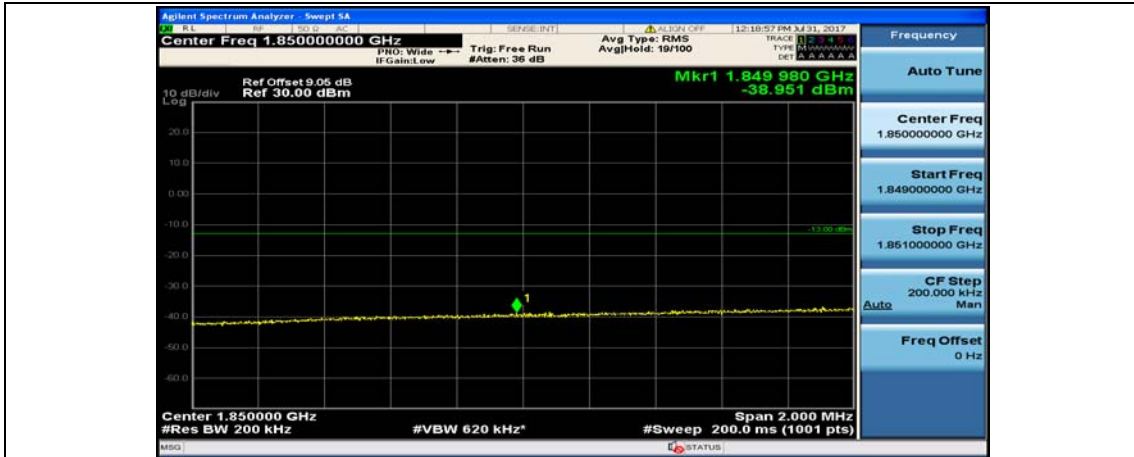

Channel Bandwidth: 20 MHz

(Channel Bandwidth:20 MHz)_LCH_QPSK_1RB#49

(Channel Bandwidth:20 MHz)_LCH_QPSK_1RB#99

(Channel Bandwidth:20 MHz)_LCH_QPSK_50RB#0

(Channel Bandwidth:20 MHz)_LCH_QPSK_50RB#25

(Channel Bandwidth:20 MHz)_LCH_QPSK_50RB#50