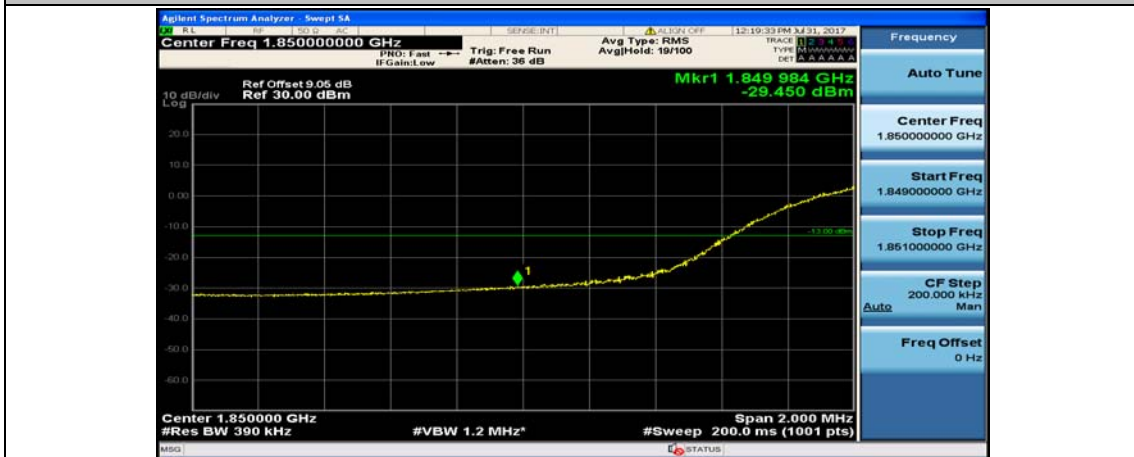

(Channel Bandwidth:20 MHz)_LCH_QPSK_100RB#0