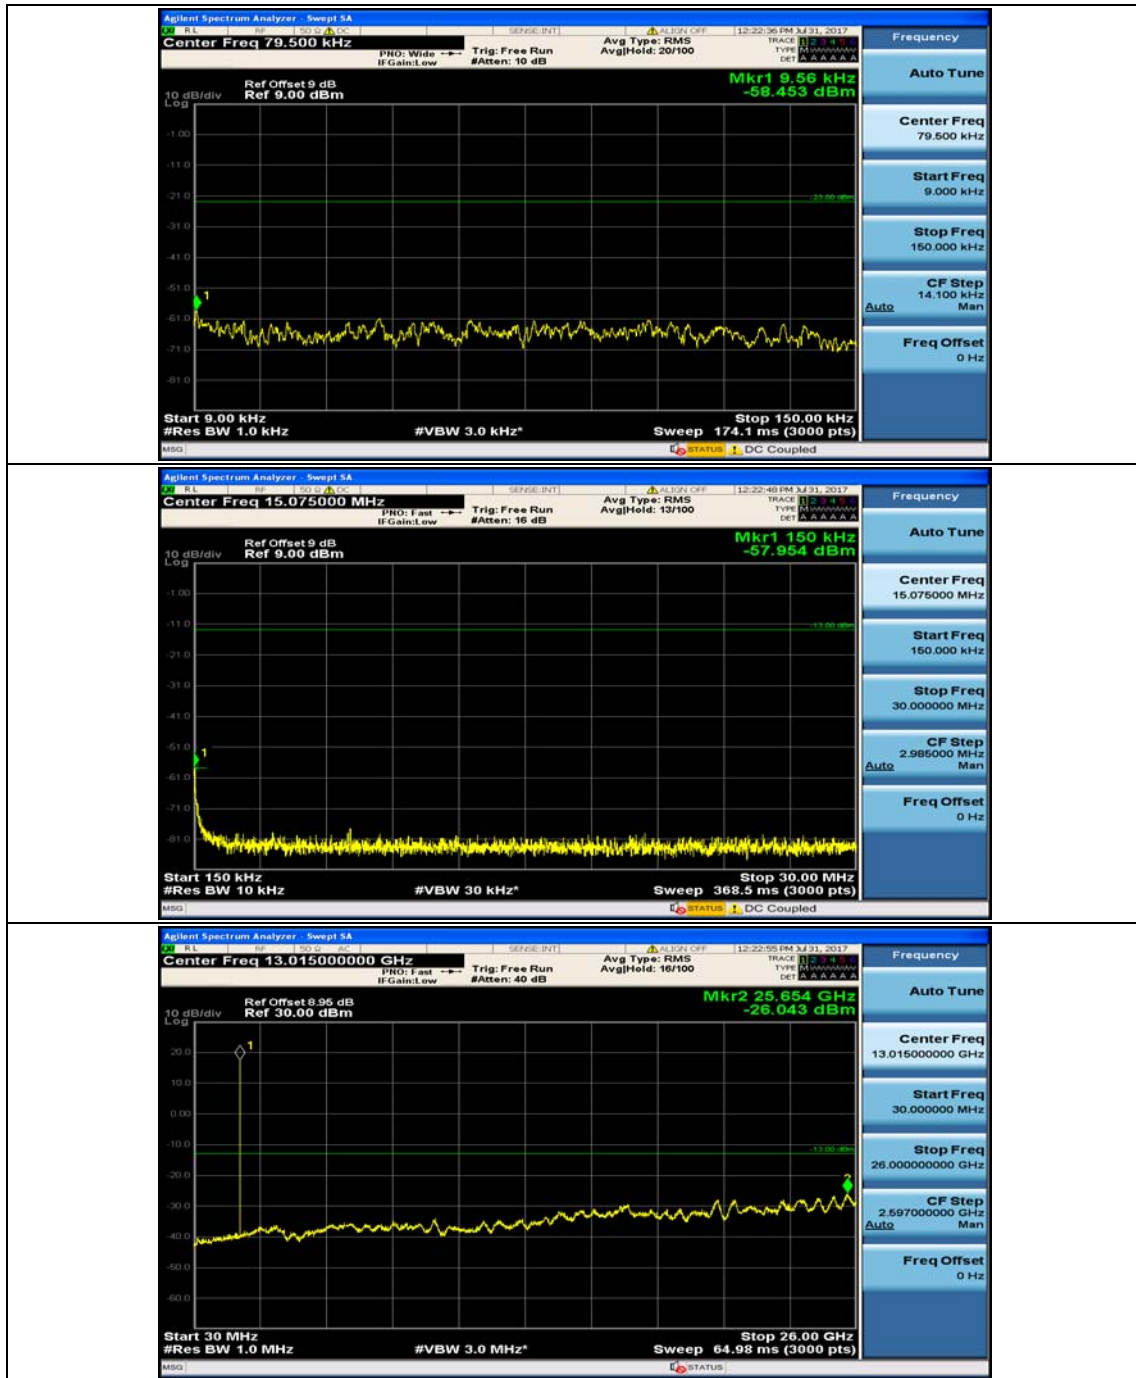

(Channel Bandwidth:20 MHz)_HCH_16QAM_50RB#50

(Channel Bandwidth:20 MHz)_HCH_16QAM_100RB#0

Appendix E: Conducted Spurious Emission

Test Graphs

Channel Bandwidth: 1.4 MHz

(Channel Bandwidth: 1.4 MHz)_MCH_QPSK_1RB#0