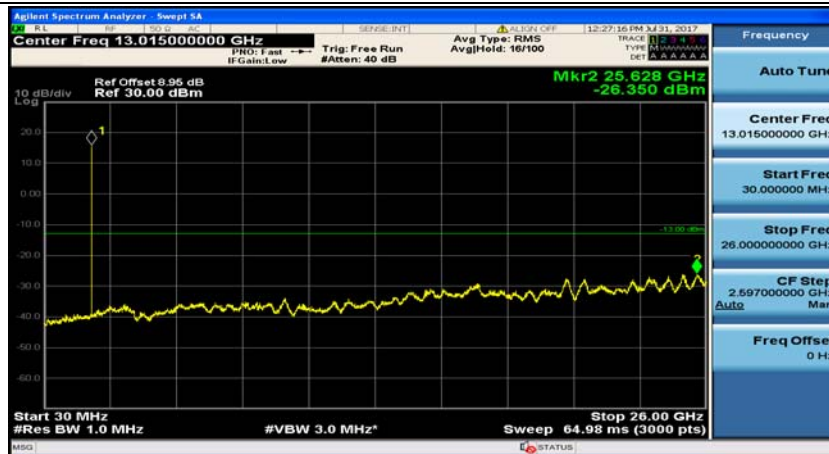

(Channel Bandwidth: 1.4 MHz)_HCH_QPSK_1RB#0