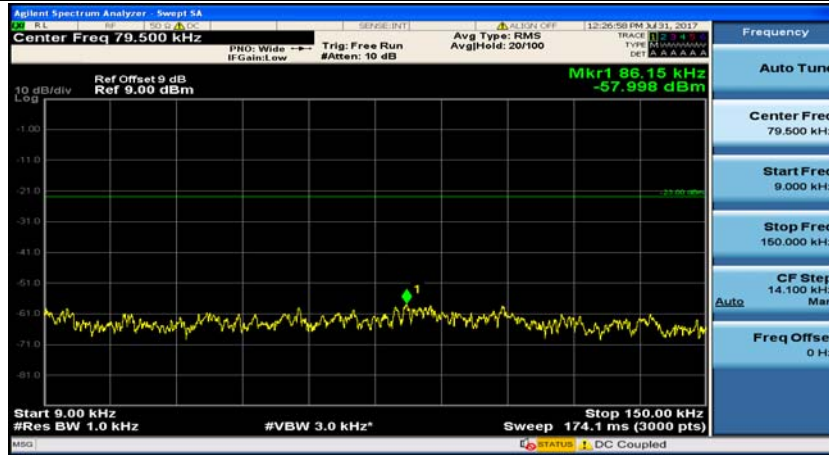

(Channel Bandwidth: 1.4 MHz)_HCH_QPSK_1RB#0