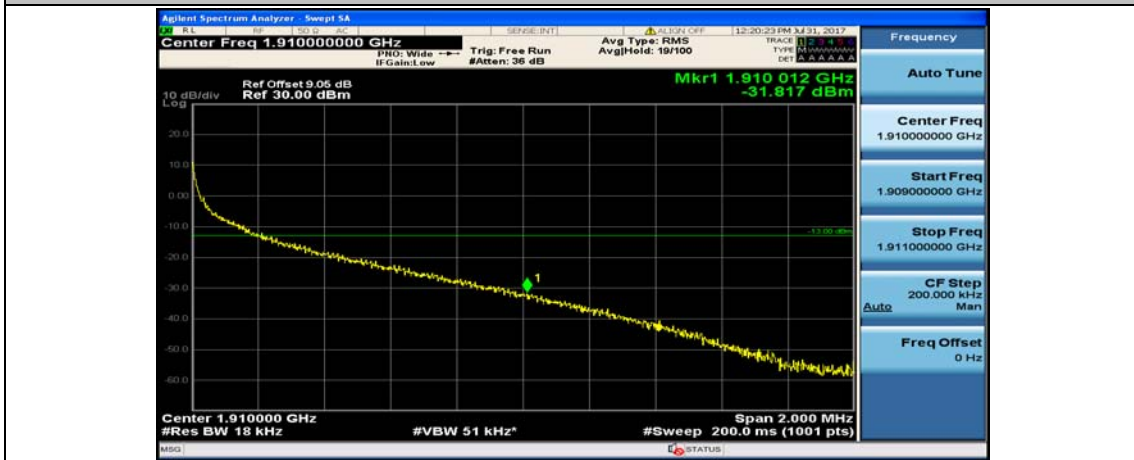

(Channel Bandwidth:20 MHz)_HCH_16QAM_1RB#99