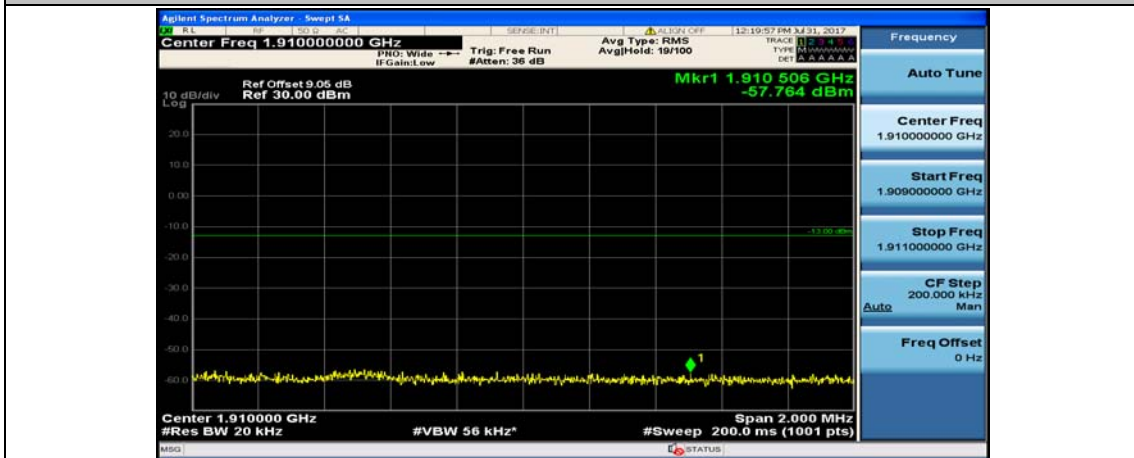

(Channel Bandwidth:20 MHz)_HCH_QPSK_1RB#49