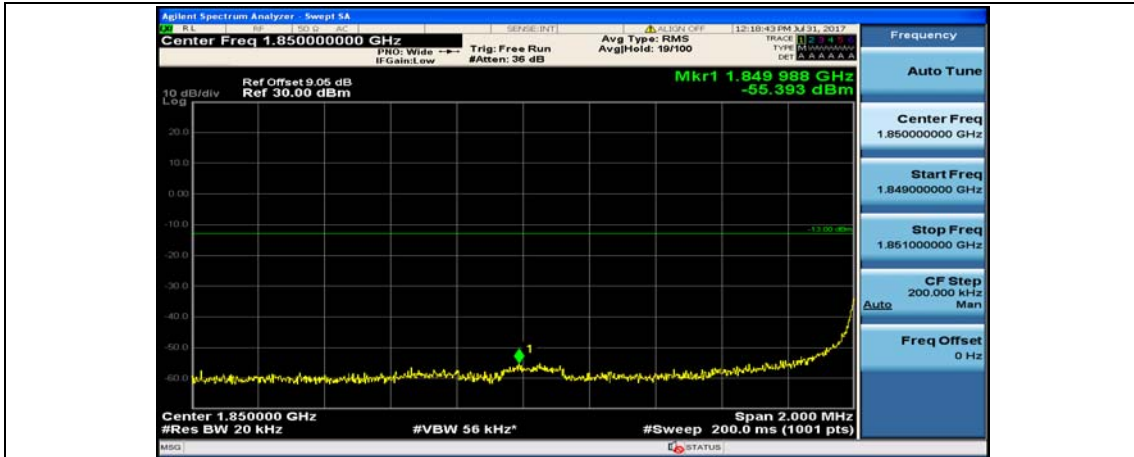

(Channel Bandwidth:20 MHz)_LCH_16QAM_1RB#99