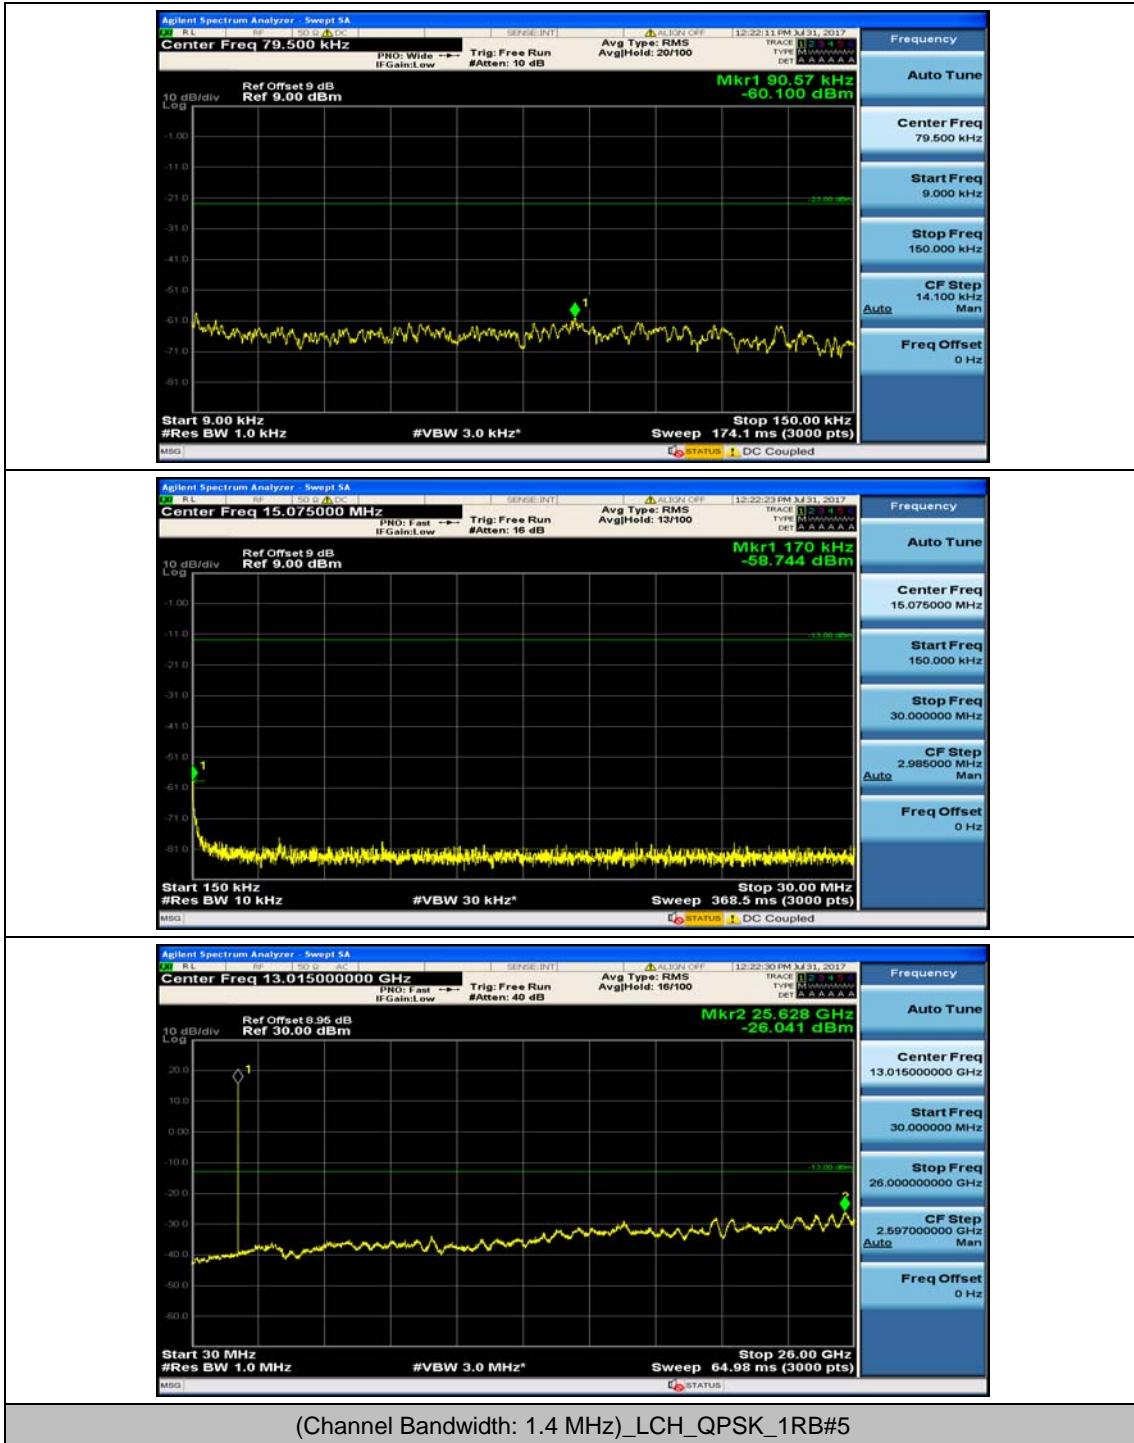

(Channel Bandwidth:20 MHz)_HCH_16QAM_50RB#50

(Channel Bandwidth:20 MHz)_HCH_16QAM_100RB#0

Appendix E: Conducted Spurious Emission

Test Graphs

Channel Bandwidth: 1.4 MHz

(Channel Bandwidth: 1.4 MHz)_MCH_QPSK_1RB#0