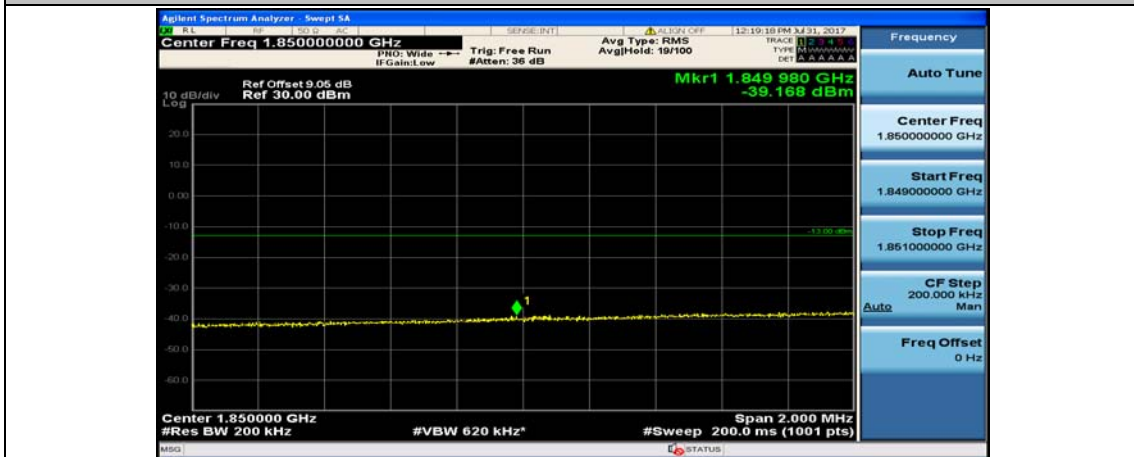

(Channel Bandwidth:20 MHz)_LCH_16QAM_50RB#25