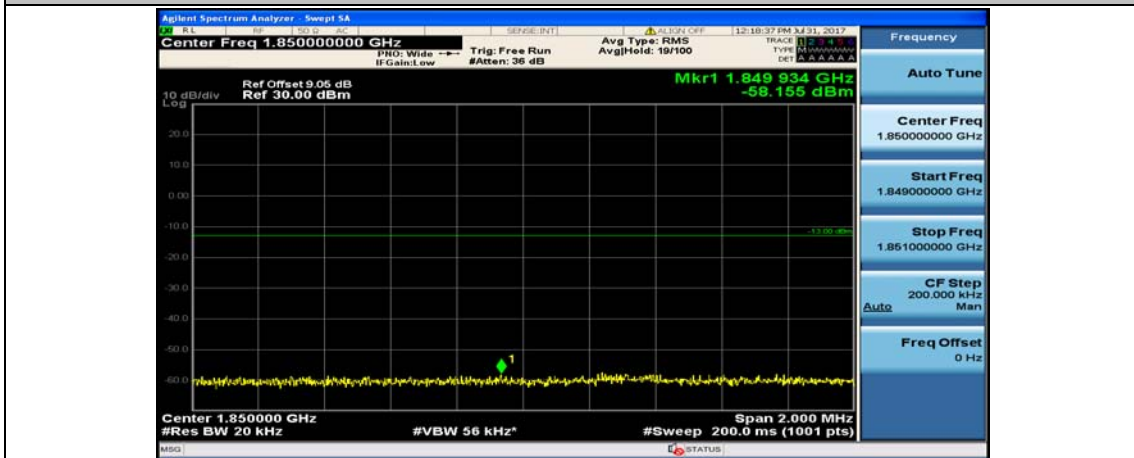

(Channel Bandwidth:20 MHz)_HCH_QPSK_50RB#25

(Channel Bandwidth:20 MHz)_HCH_QPSK_50RB#50

(Channel Bandwidth:20 MHz)_HCH_QPSK_100RB#0

(Channel Bandwidth:20 MHz)_LCH_16QAM_1RB#0

(Channel Bandwidth:20 MHz)_LCH_16QAM_1RB#49