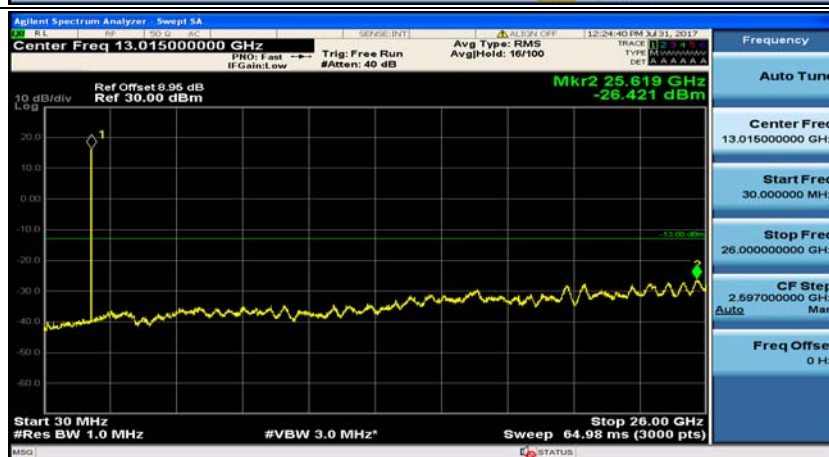

(Channel Bandwidth:20 MHz)_HCH_16QAM_50RB#50

(Channel Bandwidth:20 MHz)_HCH_16QAM_100RB#0

Appendix E: Conducted Spurious Emission

Test Graphs

Channel Bandwidth: 1.4 MHz

(Channel Bandwidth: 1.4 MHz)_MCH_QPSK_1RB#0