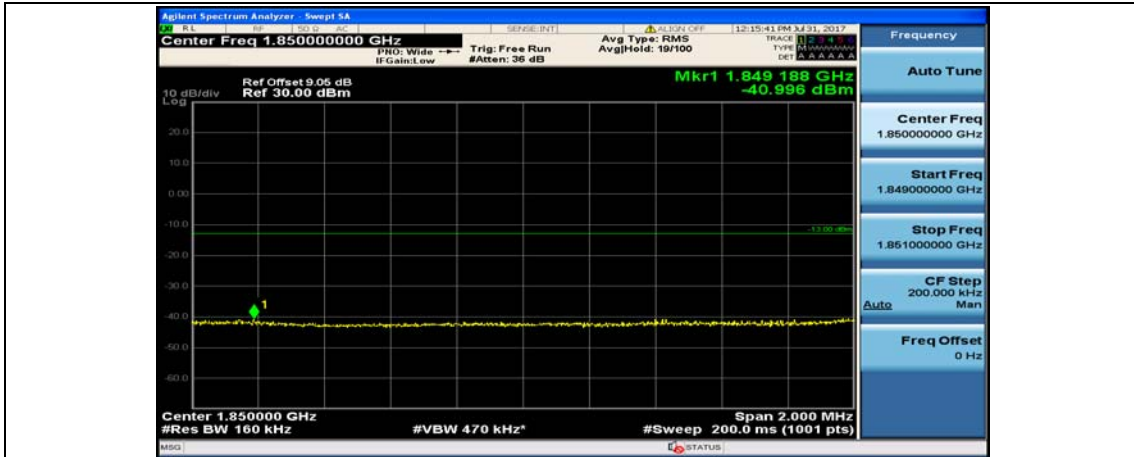

(Channel Bandwidth:15 MHz)_LCH_QPSK_37RB#38