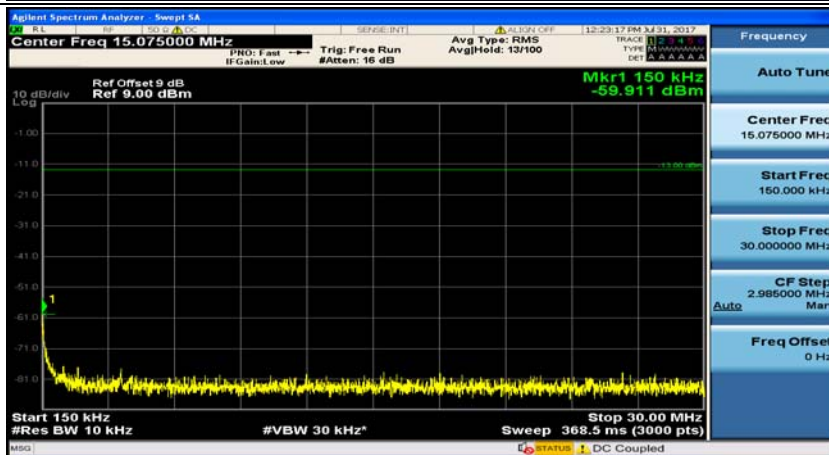

(Channel Bandwidth: 1.4 MHz)_MCH_QPSK_1RB#3

(Channel Bandwidth: 1.4 MHz)_HCH_QPSK_1RB#0

(Channel Bandwidth: 1.4 MHz)_HCH_QPSK_1RB#3

(Channel Bandwidth: 1.4 MHz)_LCH_16QAM_1RB#0

(Channel Bandwidth: 1.4 MHz)_LCH_16QAM_1RB#3