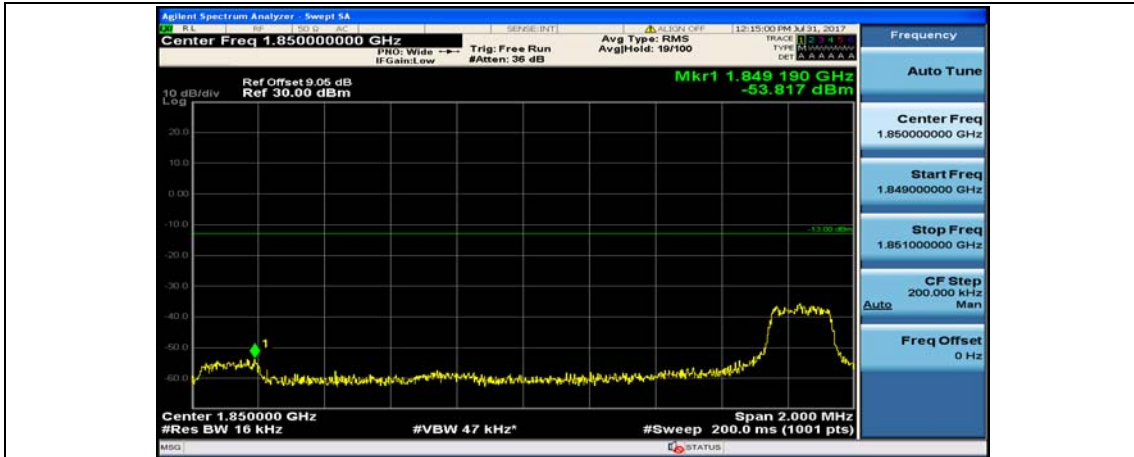

Channel Bandwidth: 10 MHz_HCH_16QAM_25RB#25

Channel Bandwidth: 10 MHz_HCH_16QAM_50RB#0

Channel Bandwidth: 15 MHz

(Channel Bandwidth:15 MHz)_LCH_QPSK_1RB#0

(Channel Bandwidth:15 MHz)_LCH_QPSK_1RB#37

(Channel Bandwidth:15 MHz)_LCH_QPSK_1RB#74