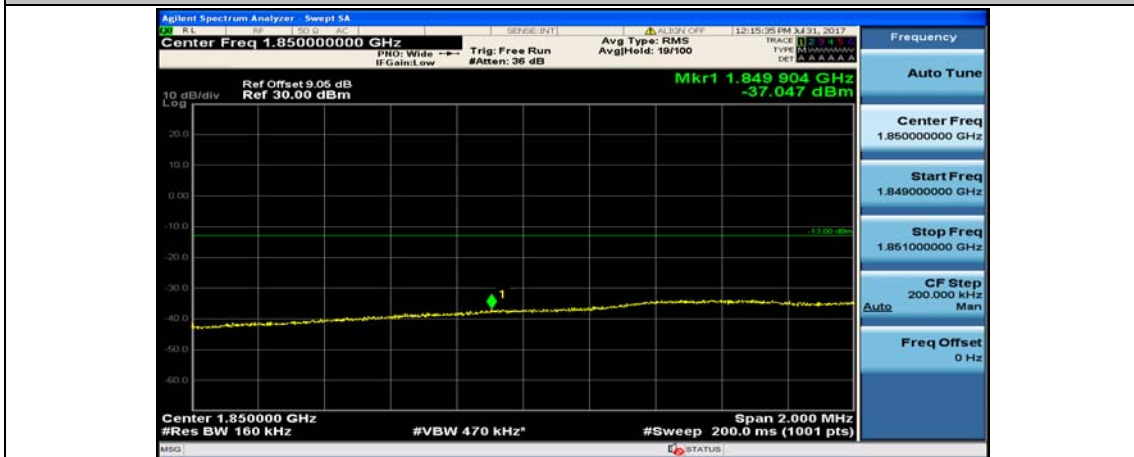

(Channel Bandwidth:15 MHz)_LCH_QPSK_37RB#18