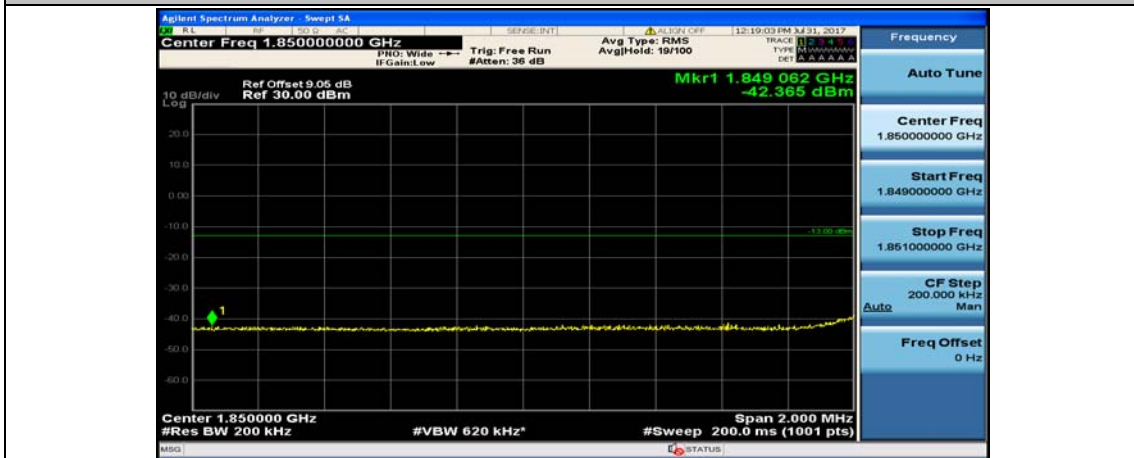

Channel Bandwidth: 20 MHz

(Channel Bandwidth:20 MHz)_LCH_QPSK_1RB#49

(Channel Bandwidth:20 MHz)_LCH_QPSK_1RB#99

(Channel Bandwidth:20 MHz)_LCH_QPSK_50RB#0

(Channel Bandwidth:20 MHz)_LCH_QPSK_50RB#25

(Channel Bandwidth:20 MHz)_LCH_QPSK_50RB#50