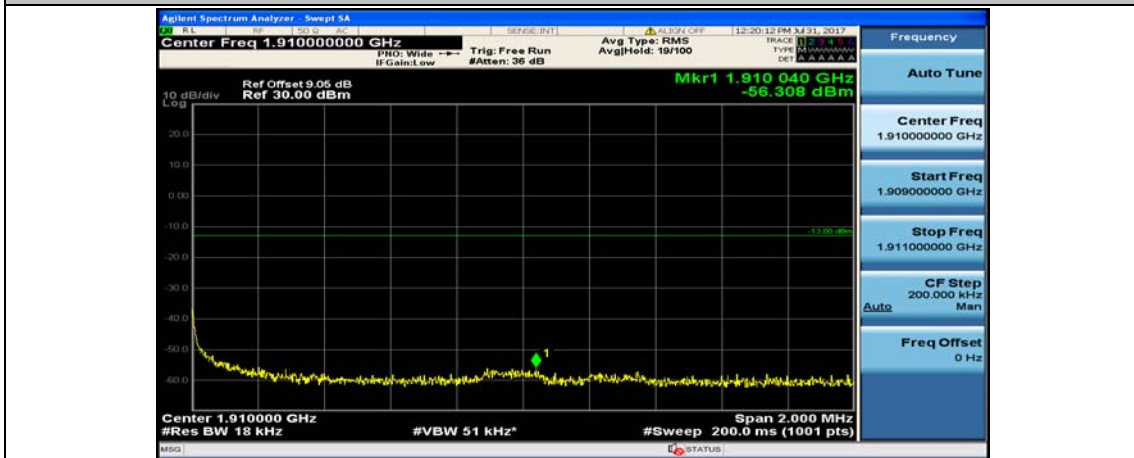

(Channel Bandwidth:20 MHz)_HCH_16QAM_1RB#0