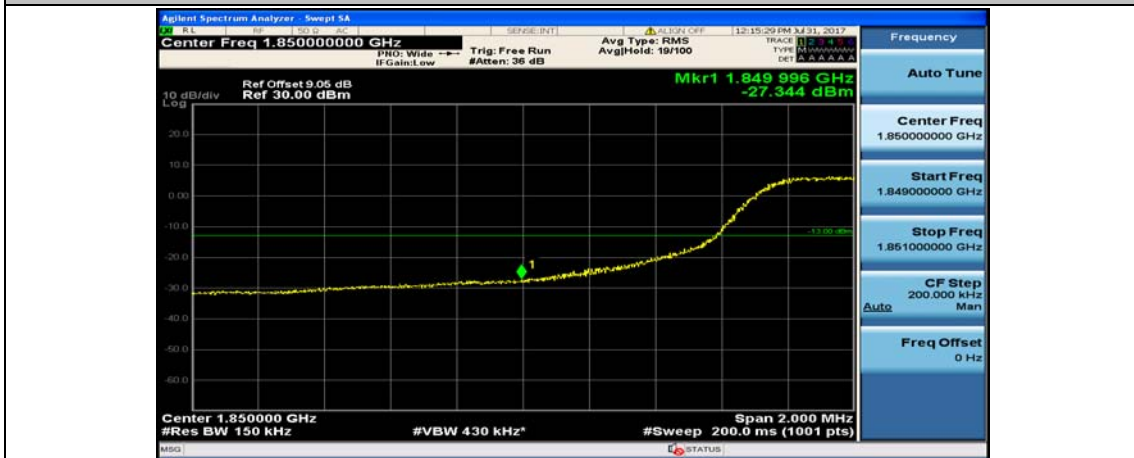

(Channel Bandwidth:15 MHz)_LCH_QPSK_37RB#0