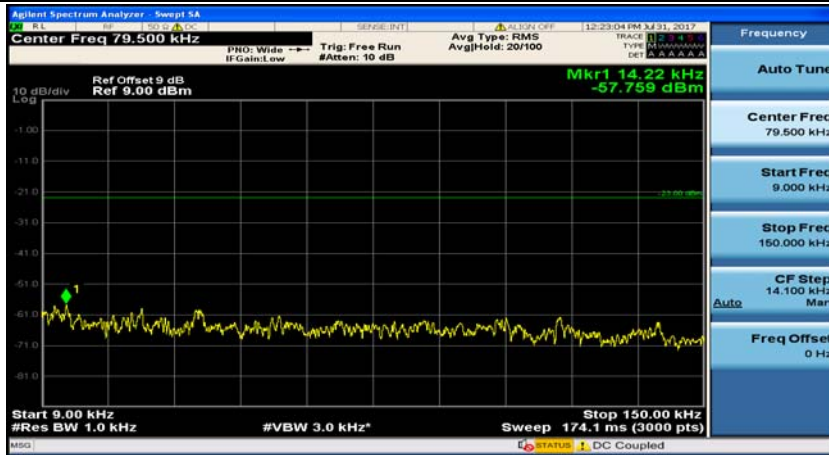

(Channel Bandwidth: 1.4 MHz)_MCH_QPSK_1RB#3

(Channel Bandwidth: 1.4 MHz)_HCH_QPSK_1RB#0

(Channel Bandwidth: 1.4 MHz)_HCH_QPSK_1RB#3

(Channel Bandwidth: 1.4 MHz)_LCH_16QAM_1RB#0

(Channel Bandwidth: 1.4 MHz)_LCH_16QAM_1RB#3