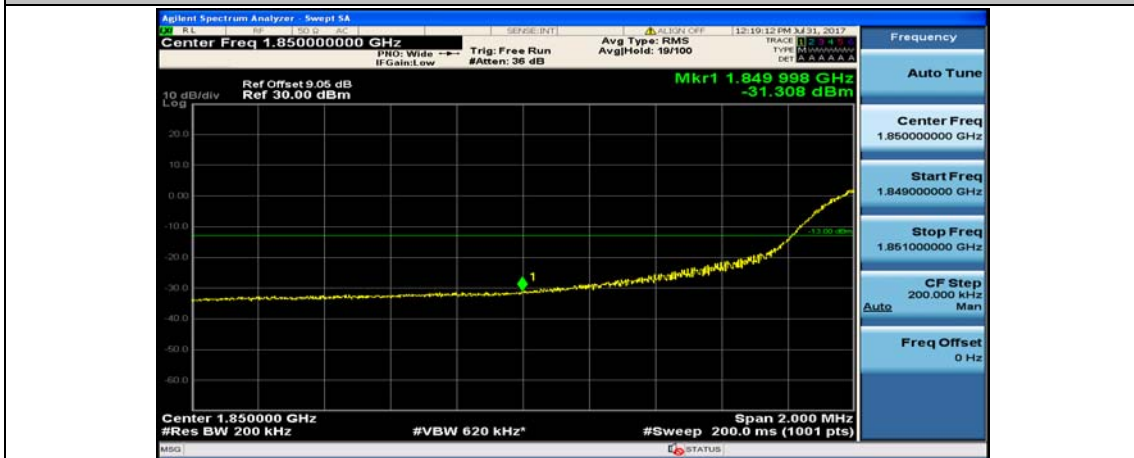

(Channel Bandwidth:20 MHz)_LCH_16QAM_50RB#0