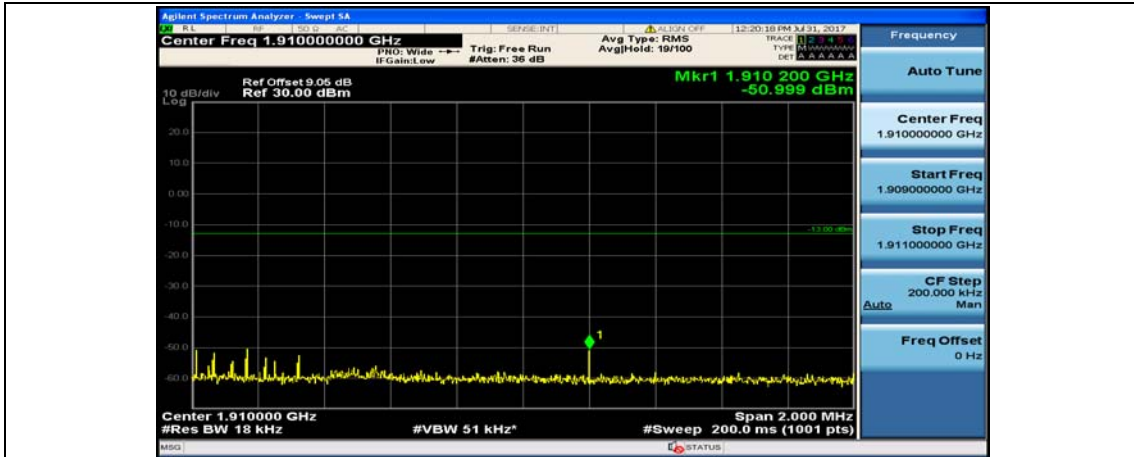

(Channel Bandwidth:20 MHz)_HCH_16QAM_1RB#49