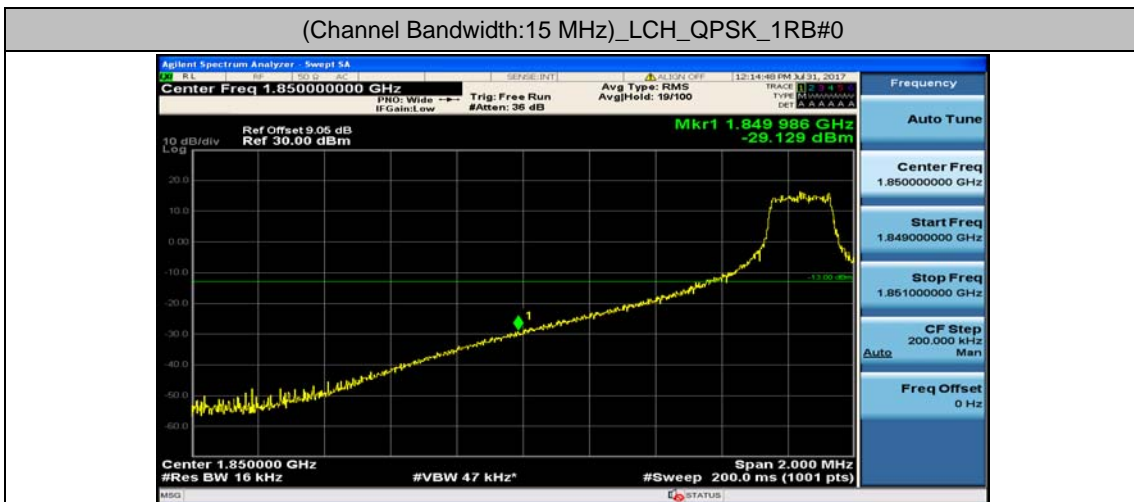

Channel Bandwidth: 10 MHz_HCH_16QAM_25RB#25

Channel Bandwidth: 10 MHz_HCH_16QAM_50RB#0

Channel Bandwidth: 15 MHz

(Channel Bandwidth:15 MHz)_LCH_QPSK_1RB#0

(Channel Bandwidth:15 MHz)_LCH_QPSK_1RB#37

(Channel Bandwidth:15 MHz)_LCH_QPSK_1RB#74