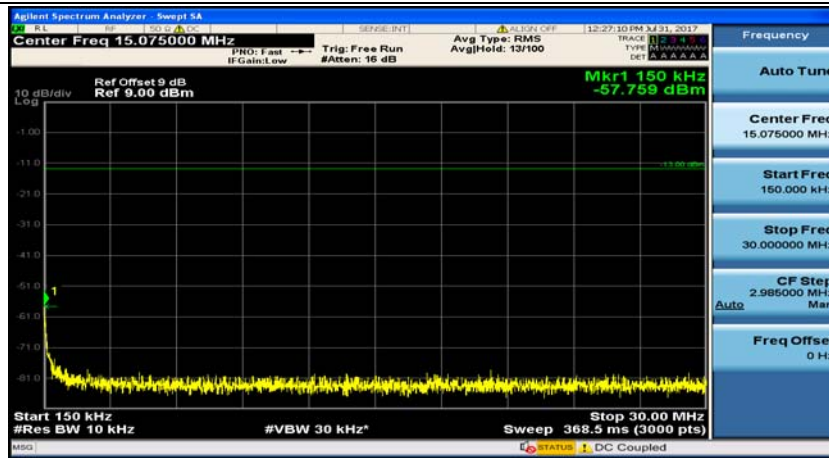

(Channel Bandwidth: 1.4 MHz)_HCH_QPSK_1RB#0