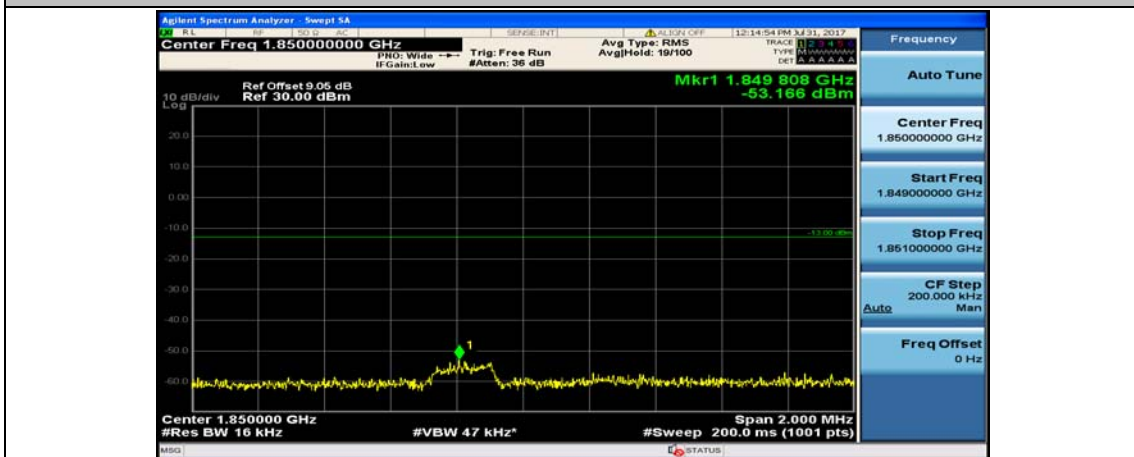

Channel Bandwidth: 10 MHz_HCH_16QAM_25RB#25

Channel Bandwidth: 10 MHz_HCH_16QAM_50RB#0

Channel Bandwidth: 15 MHz

(Channel Bandwidth:15 MHz)_LCH_QPSK_1RB#0

(Channel Bandwidth:15 MHz)_LCH_QPSK_1RB#37

(Channel Bandwidth:15 MHz)_LCH_QPSK_1RB#74