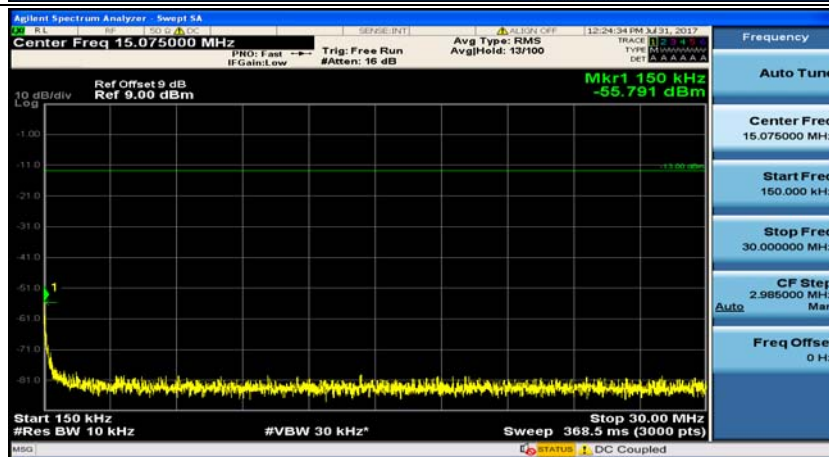

(Channel Bandwidth:20 MHz)_HCH_16QAM_50RB#50

(Channel Bandwidth:20 MHz)_HCH_16QAM_100RB#0

Appendix E: Conducted Spurious Emission

Test Graphs

Channel Bandwidth: 1.4 MHz

(Channel Bandwidth: 1.4 MHz)_MCH_QPSK_1RB#0