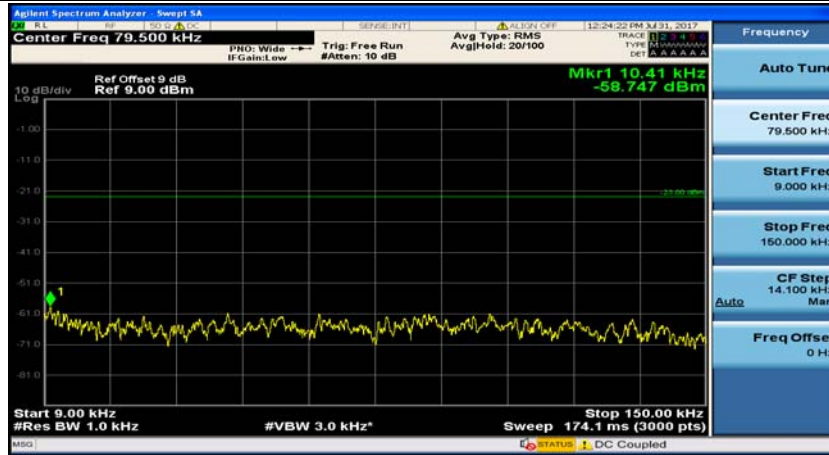

(Channel Bandwidth:20 MHz)_HCH_16QAM_50RB#50

(Channel Bandwidth:20 MHz)_HCH_16QAM_100RB#0

Appendix E: Conducted Spurious Emission

Test Graphs

Channel Bandwidth: 1.4 MHz

(Channel Bandwidth: 1.4 MHz)_MCH_QPSK_1RB#0