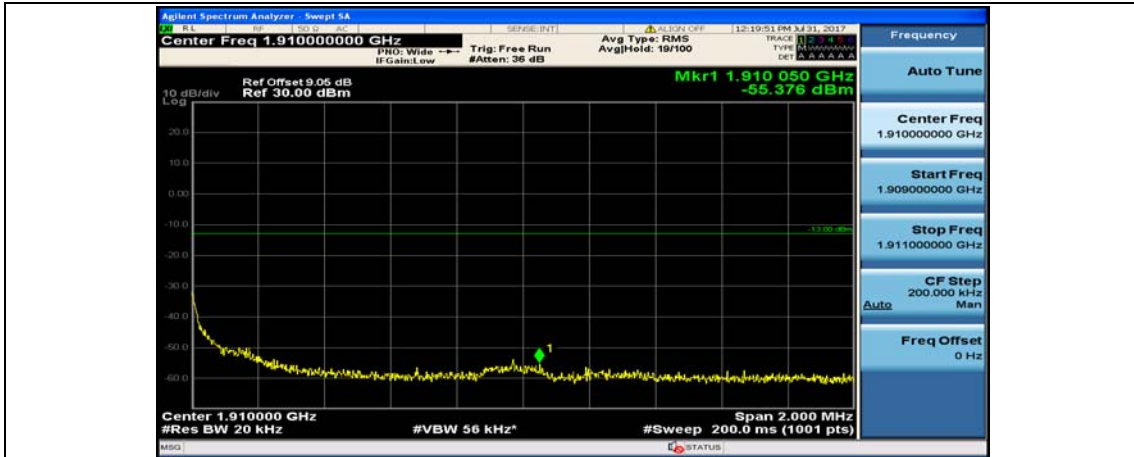

(Channel Bandwidth:20 MHz)_HCH_QPSK_1RB#0