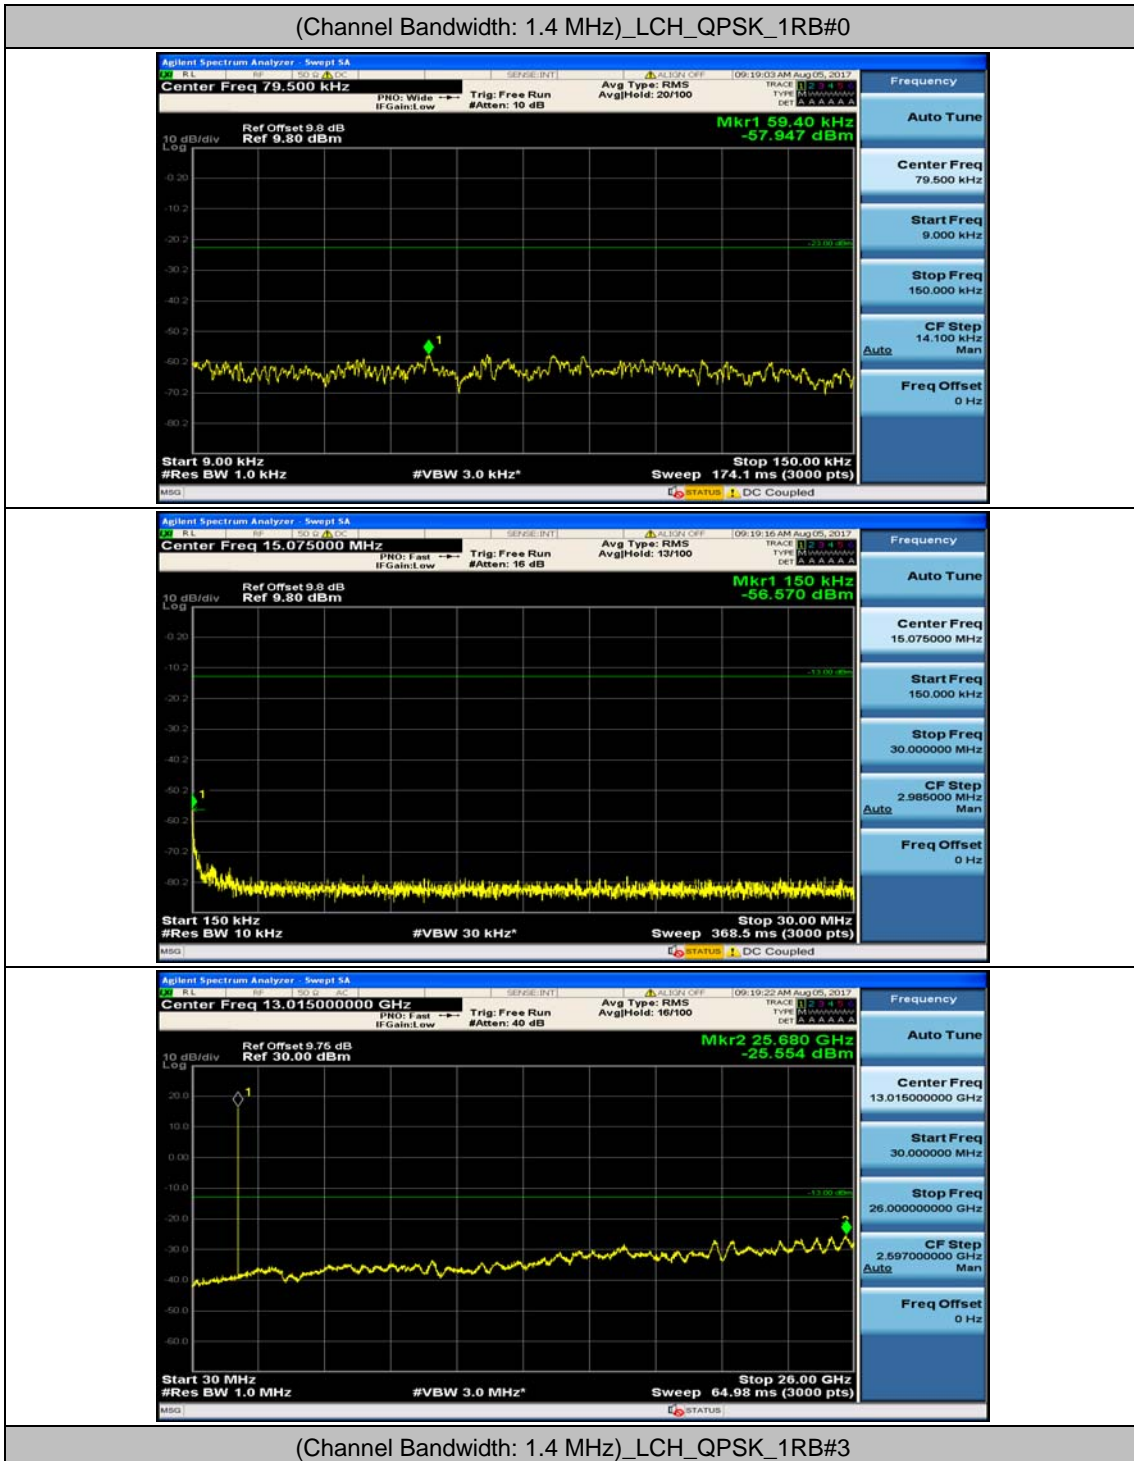

(Channel Bandwidth:20 MHz)_HCH_16QAM_50RB#50

(Channel Bandwidth:20 MHz)_HCH_16QAM_100RB#0

Appendix E: Conducted Spurious Emission

Test Graphs

Channel Bandwidth: 1.4 MHz

(Channel Bandwidth: 1.4 MHz)_MCH_QPSK_1RB#0