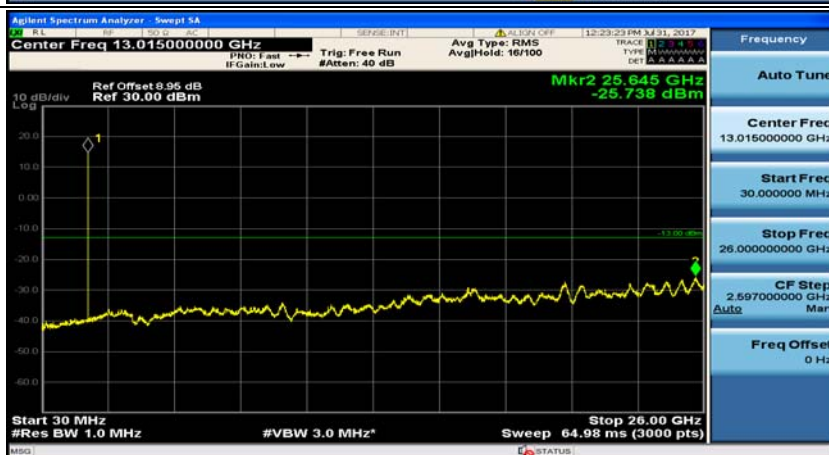

(Channel Bandwidth: 1.4 MHz)_MCH_QPSK_1RB#3

(Channel Bandwidth: 1.4 MHz)_HCH_QPSK_1RB#0

(Channel Bandwidth: 1.4 MHz)_HCH_QPSK_1RB#3

(Channel Bandwidth: 1.4 MHz)_LCH_16QAM_1RB#0

(Channel Bandwidth: 1.4 MHz)_LCH_16QAM_1RB#3