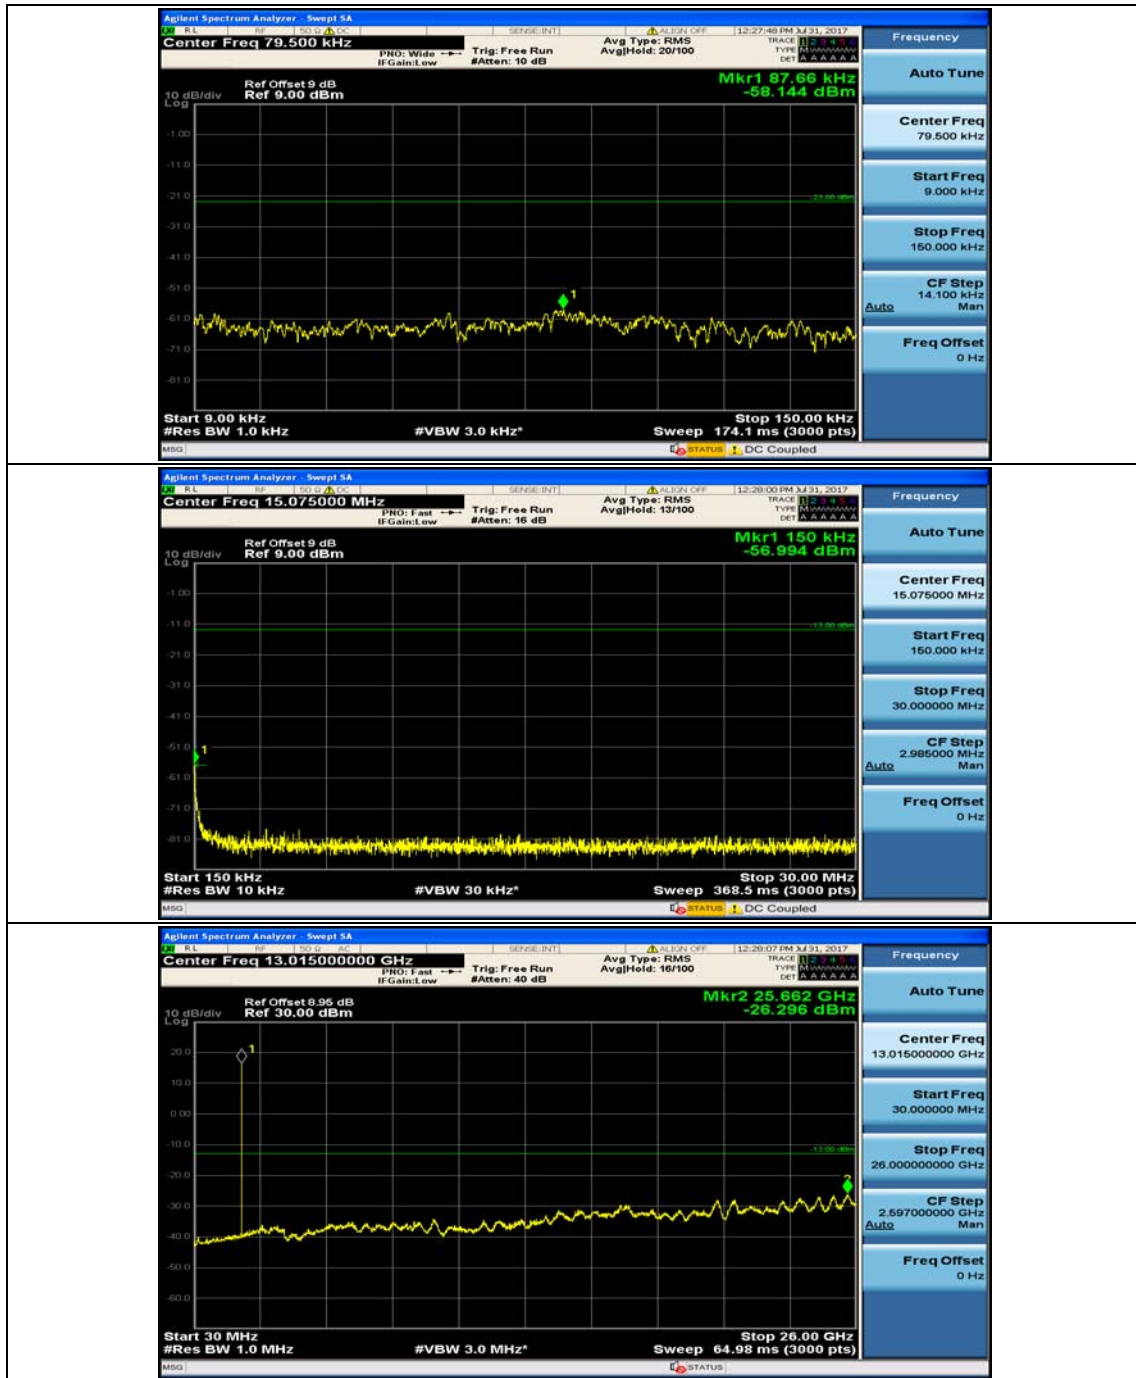

(Channel Bandwidth: 1.4 MHz)_MCH_QPSK_1RB#3

(Channel Bandwidth: 1.4 MHz)_HCH_QPSK_1RB#0

(Channel Bandwidth: 1.4 MHz)_HCH_QPSK_1RB#3

(Channel Bandwidth: 1.4 MHz)_LCH_16QAM_1RB#0

(Channel Bandwidth: 1.4 MHz)_LCH_16QAM_1RB#3