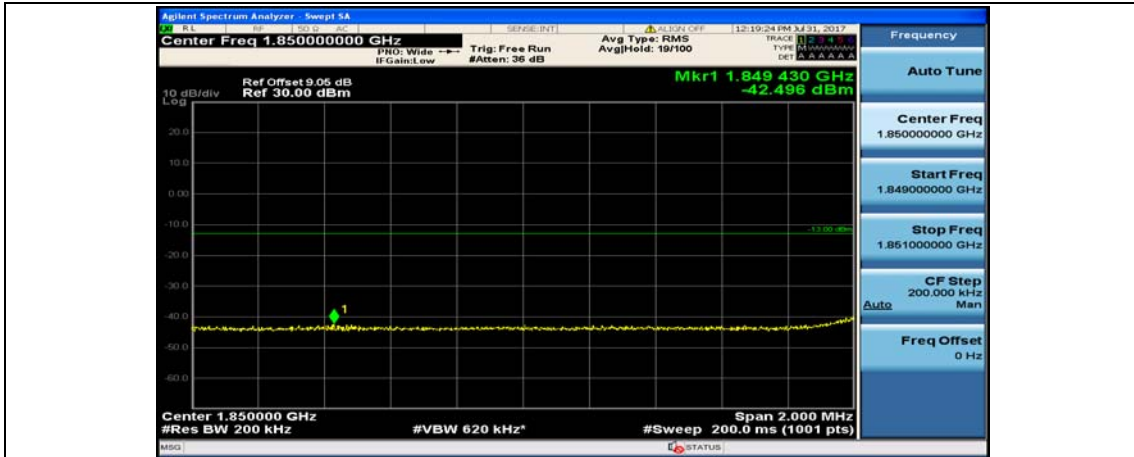

(Channel Bandwidth:20 MHz)_LCH_16QAM_1RB#99

(Channel Bandwidth:20 MHz)_LCH_16QAM_50RB#0

(Channel Bandwidth:20 MHz)_LCH_16QAM_50RB#25

(Channel Bandwidth:20 MHz)_LCH_16QAM_50RB#50

(Channel Bandwidth:20 MHz)_LCH_16QAM_100RB#0