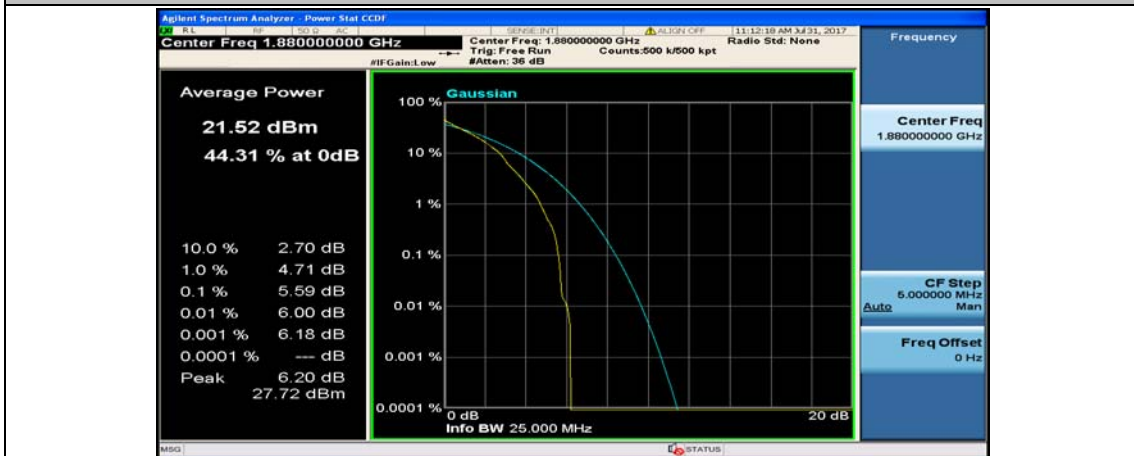

(Channel Bandwidth:20 MHz)_MCH_QPSK_1RB#49