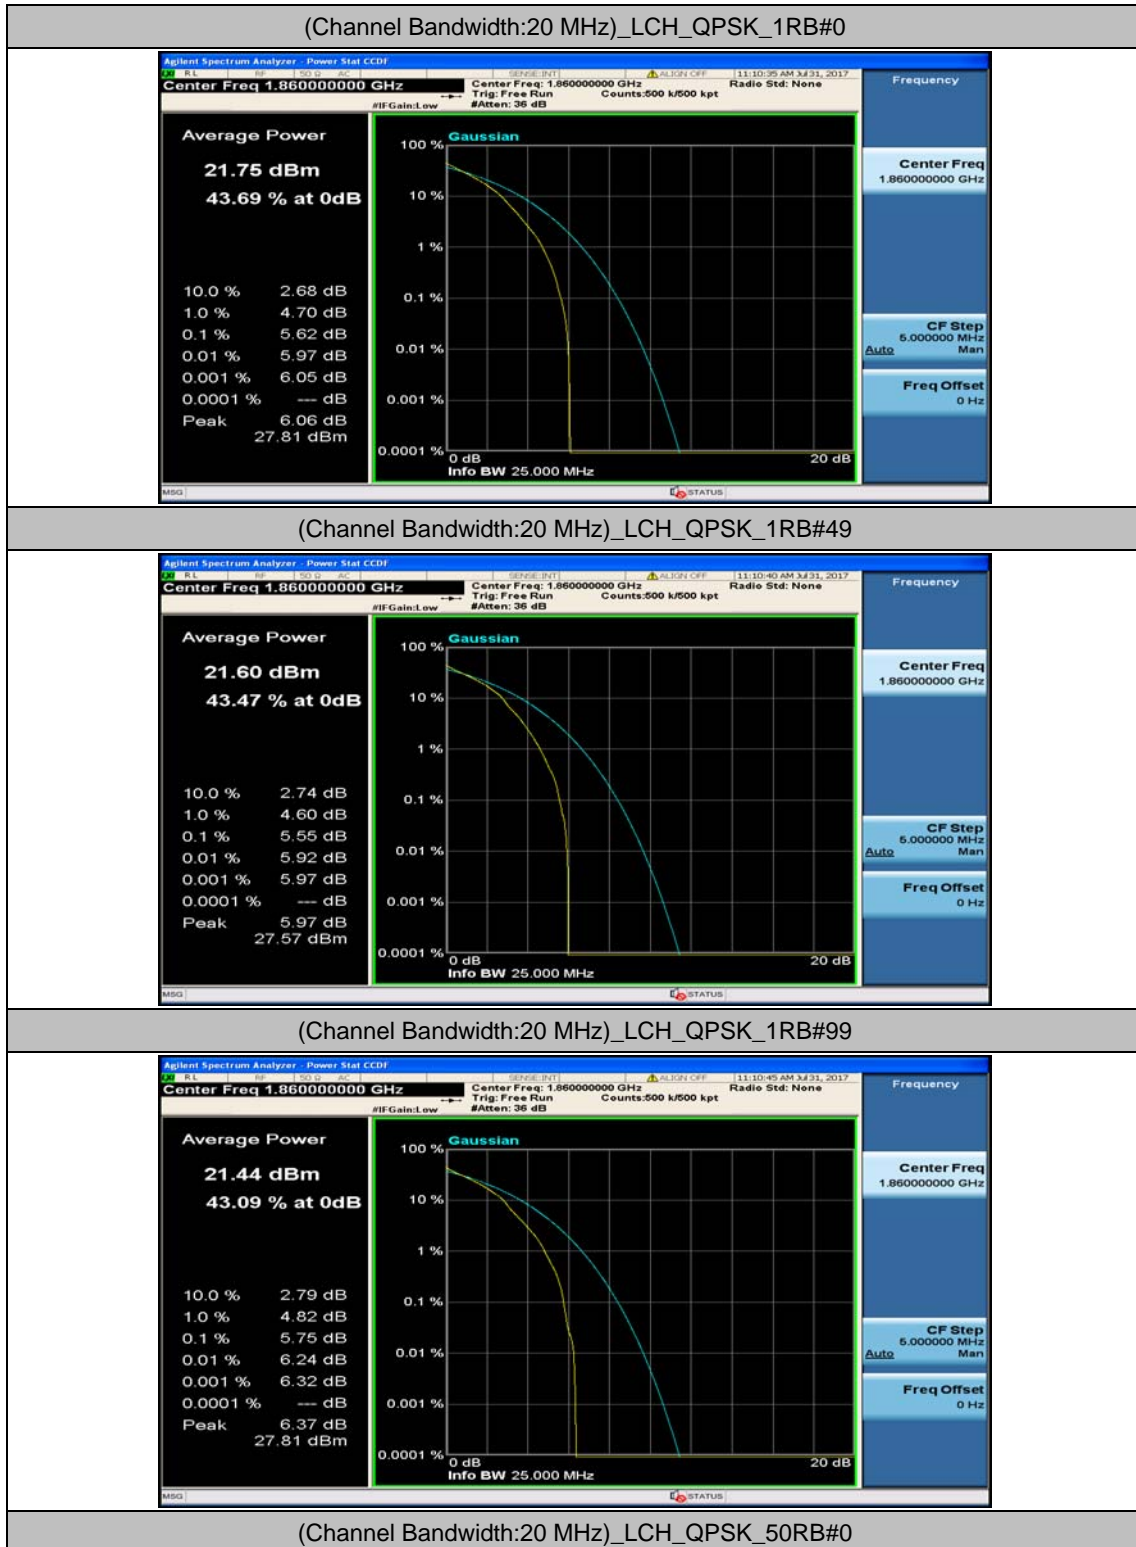

Channel Bandwidth: 20 MHz