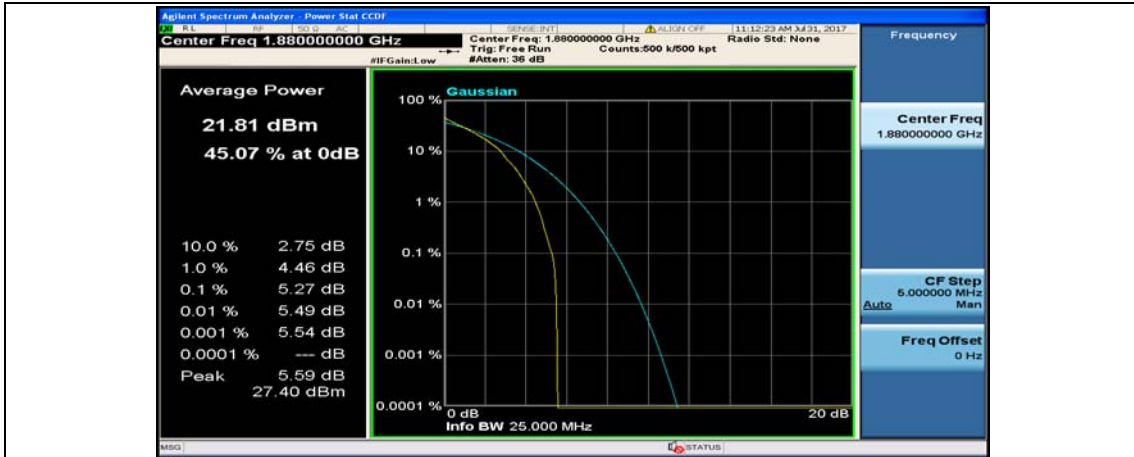

(Channel Bandwidth:20 MHz)_MCH_QPSK_1RB#99