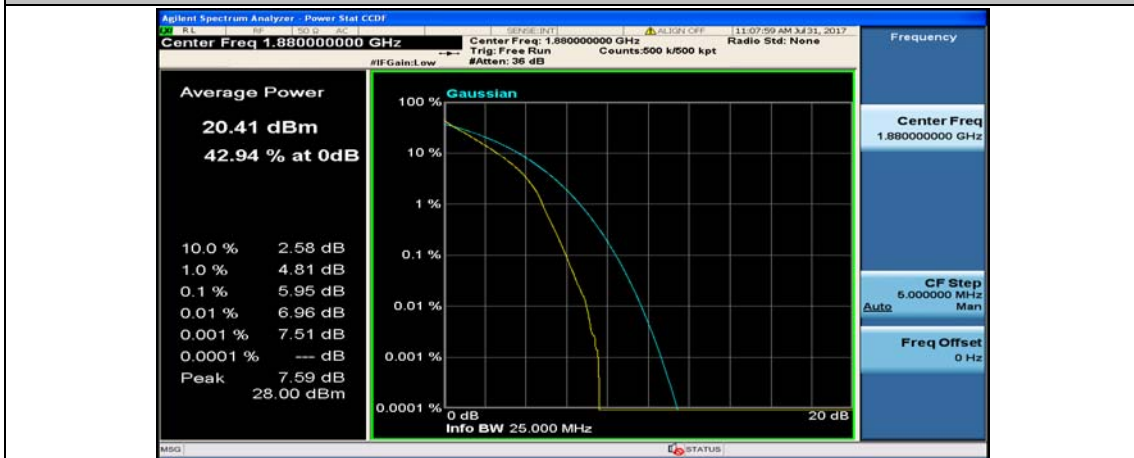

(Channel Bandwidth:15 MHz)_MCH_QPSK_37RB#0