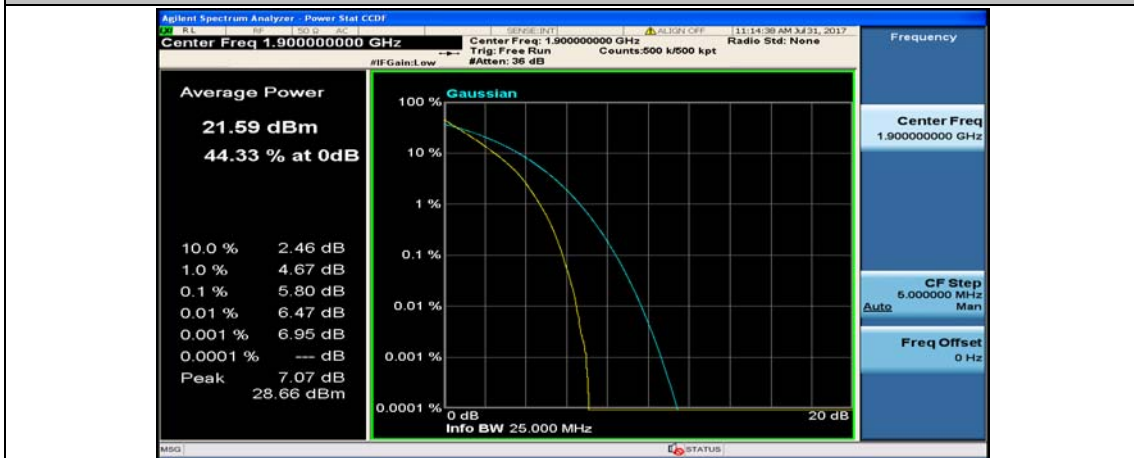

(Channel Bandwidth:20 MHz)_HCH_QPSK_50RB#50