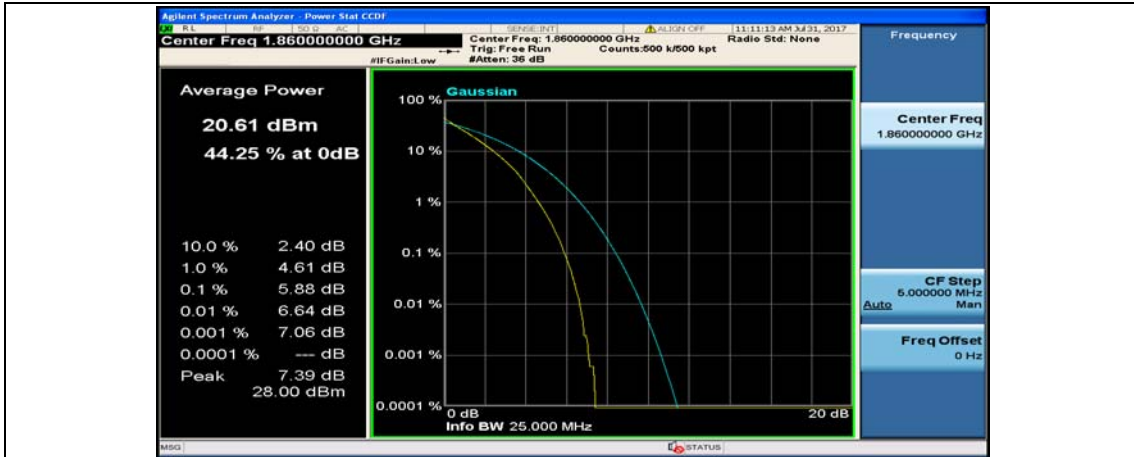

(Channel Bandwidth:15 MHz)_HCH_16QAM_37RB#38

(Channel Bandwidth:15 MHz)_HCH_16QAM_75RB#0

Channel Bandwidth: 20 MHz

(Channel Bandwidth:20 MHz)_LCH_QPSK_50RB#25

(Channel Bandwidth:20 MHz)_LCH_QPSK_50RB#50

(Channel Bandwidth:20 MHz)_LCH_QPSK_100RB#0