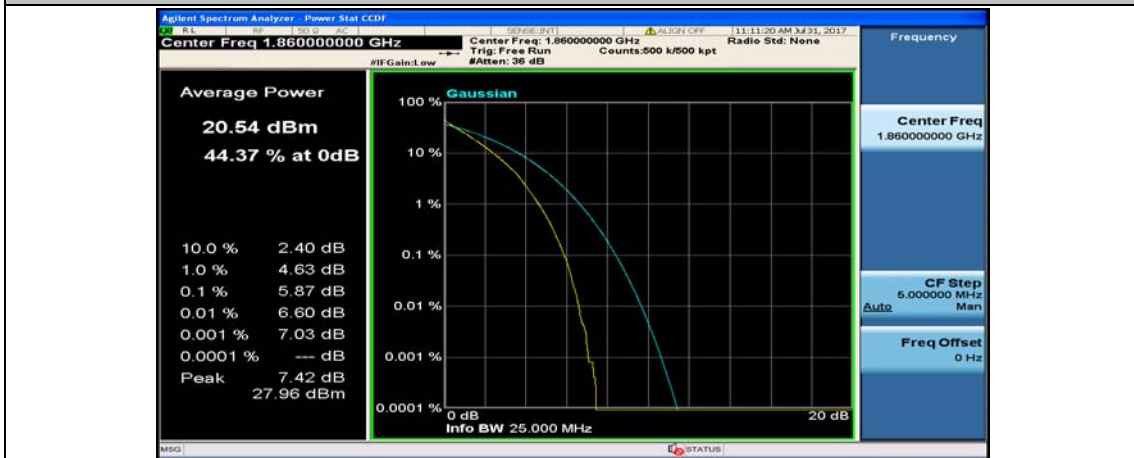

(Channel Bandwidth:15 MHz)_HCH_16QAM_37RB#38

(Channel Bandwidth:15 MHz)_HCH_16QAM_75RB#0

Channel Bandwidth: 20 MHz

(Channel Bandwidth:20 MHz)_LCH_QPSK_50RB#25

(Channel Bandwidth:20 MHz)_LCH_QPSK_50RB#50

(Channel Bandwidth:20 MHz)_LCH_QPSK_100RB#0