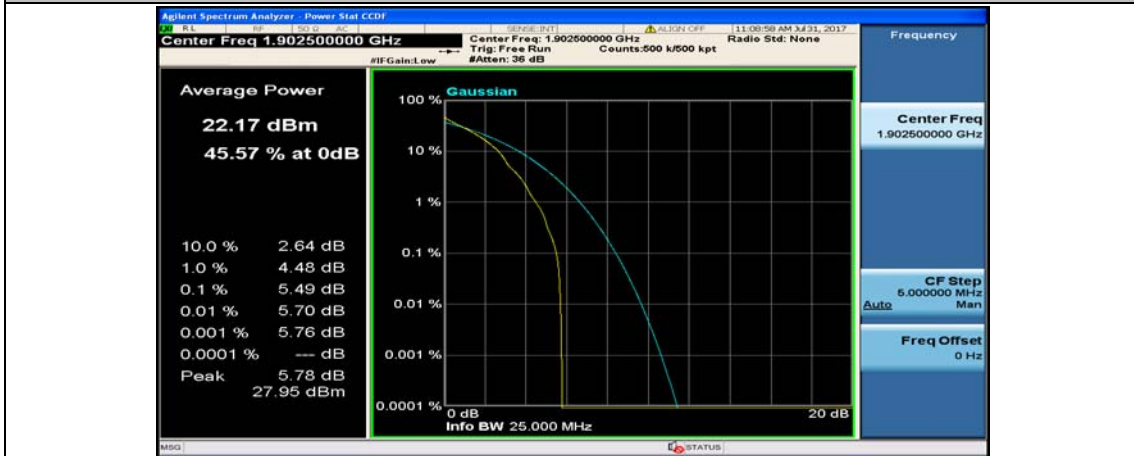

(Channel Bandwidth:15 MHz)_MCH_QPSK_37RB#0

(Channel Bandwidth:15 MHz)_MCH_QPSK_37RB#18

(Channel Bandwidth:15 MHz)_MCH_QPSK_37RB#38

(Channel Bandwidth:15 MHz)_MCH_QPSK_75RB#0

(Channel Bandwidth:15 MHz)_HCH_QPSK_1RB#0