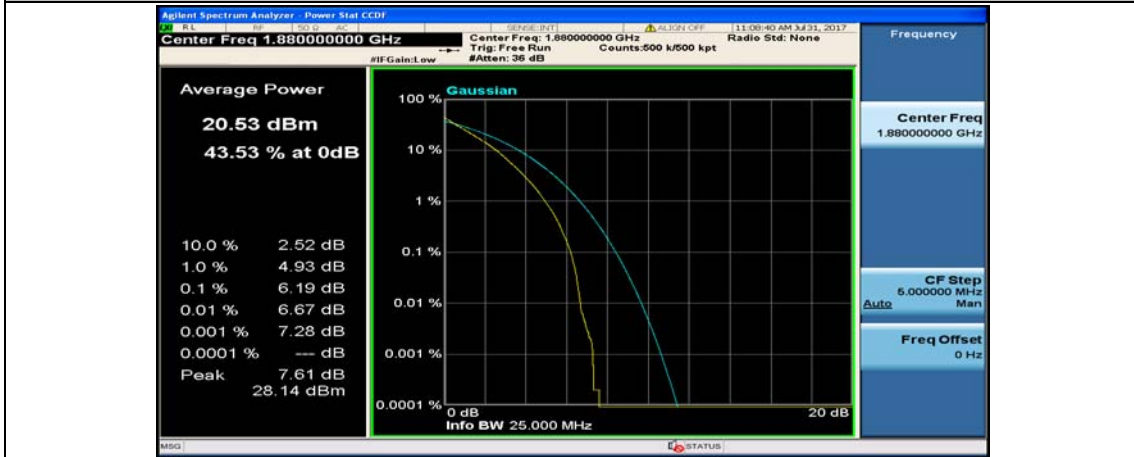

(Channel Bandwidth:15 MHz)_MCH_QPSK_37RB#0

(Channel Bandwidth:15 MHz)_MCH_QPSK_37RB#18

(Channel Bandwidth:15 MHz)_MCH_QPSK_37RB#38

(Channel Bandwidth:15 MHz)_MCH_QPSK_75RB#0

(Channel Bandwidth:15 MHz)_HCH_QPSK_1RB#0