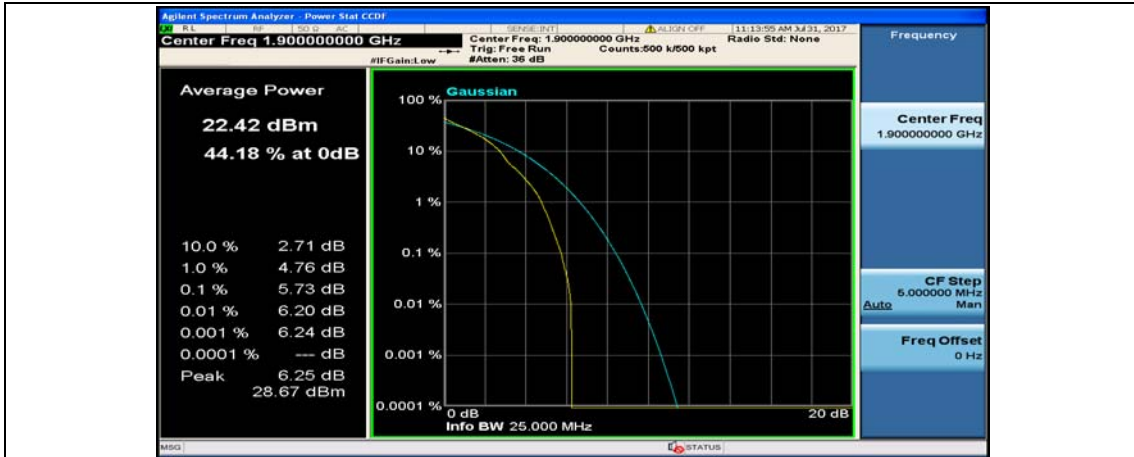

(Channel Bandwidth:20 MHz)_MCH_QPSK_50RB#50

(Channel Bandwidth:20 MHz)_MCH_QPSK_100RB#0

(Channel Bandwidth:20 MHz)_HCH_QPSK_1RB#0

(Channel Bandwidth:20 MHz)_HCH_QPSK_1RB#49

(Channel Bandwidth:20 MHz)_HCH_QPSK_1RB#99