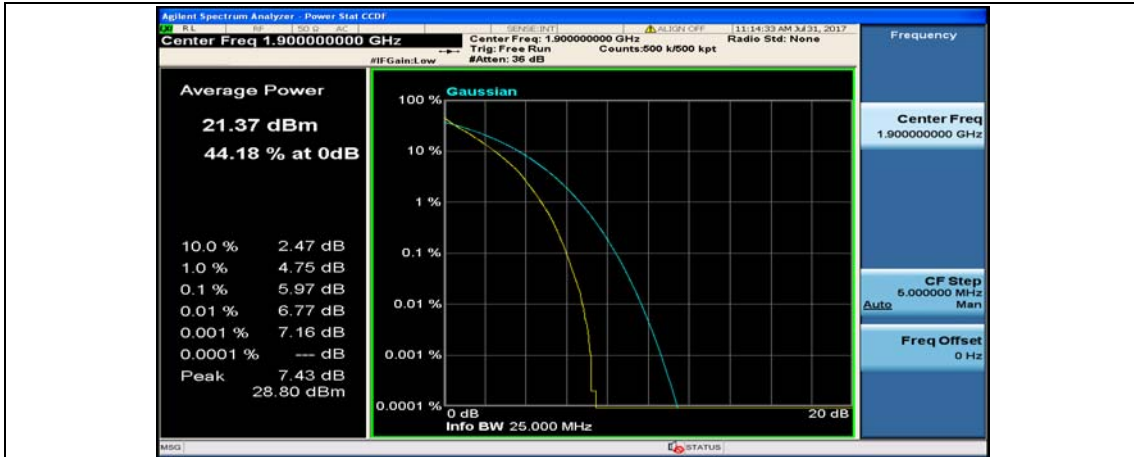

(Channel Bandwidth:20 MHz)_HCH_QPSK_50RB#25