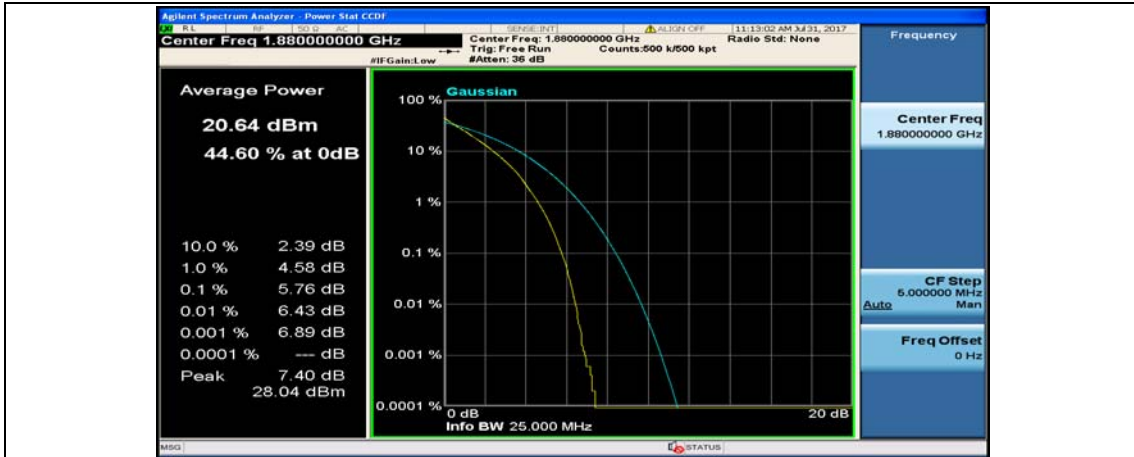

(Channel Bandwidth:20 MHz)_MCH_QPSK_50RB#50