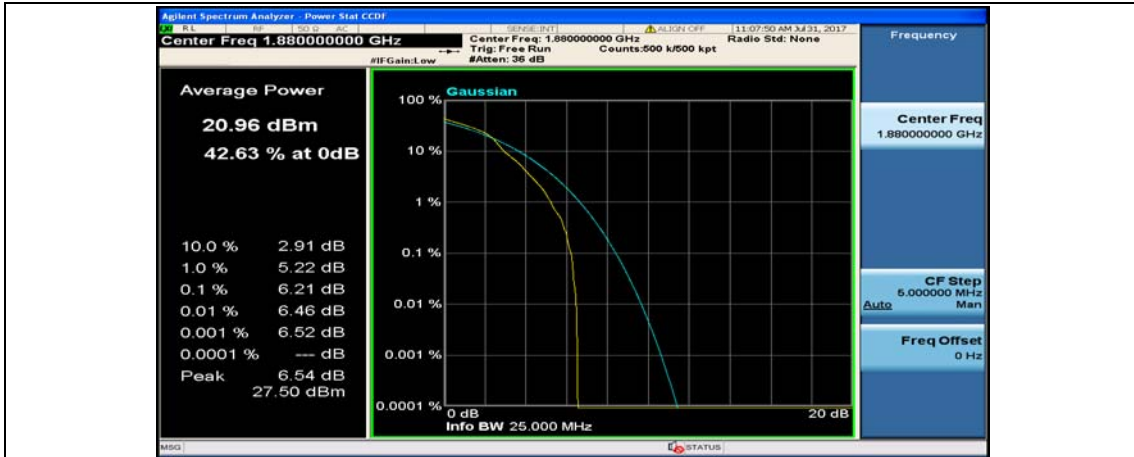

(Channel Bandwidth:15 MHz)_MCH_16QAM_1RB#37

(Channel Bandwidth:15 MHz)_MCH_16QAM_1RB#74