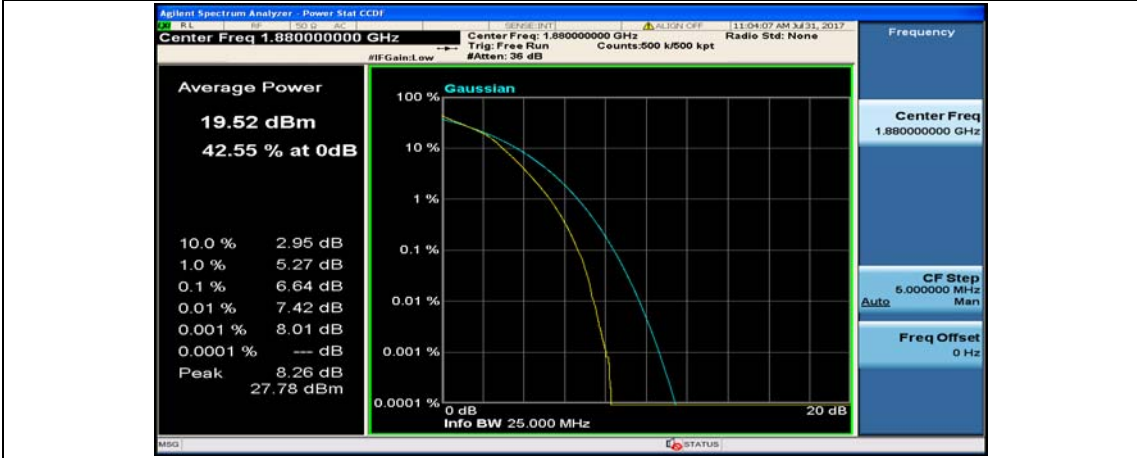

Channel Bandwidth: 10 MHz_MCH_16QAM_1RB#24

Channel Bandwidth: 10 MHz_MCH_16QAM_1RB#49

Channel Bandwidth: 10 MHz_MCH_16QAM_50RB#0

Channel Bandwidth: 10 MHz_HCH_16QAM_1RB#0

Channel Bandwidth: 10 MHz_HCH_16QAM_1RB#24

Channel Bandwidth: 15 MHz

(Channel Bandwidth:15 MHz)_LCH_QPSK_1RB#0

(Channel Bandwidth:15 MHz)_LCH_QPSK_1RB#37

(Channel Bandwidth:15 MHz)_LCH_QPSK_1RB#74

(Channel Bandwidth:15 MHz)_LCH_QPSK_37RB#0

(Channel Bandwidth:15 MHz)_LCH_QPSK_37RB#18