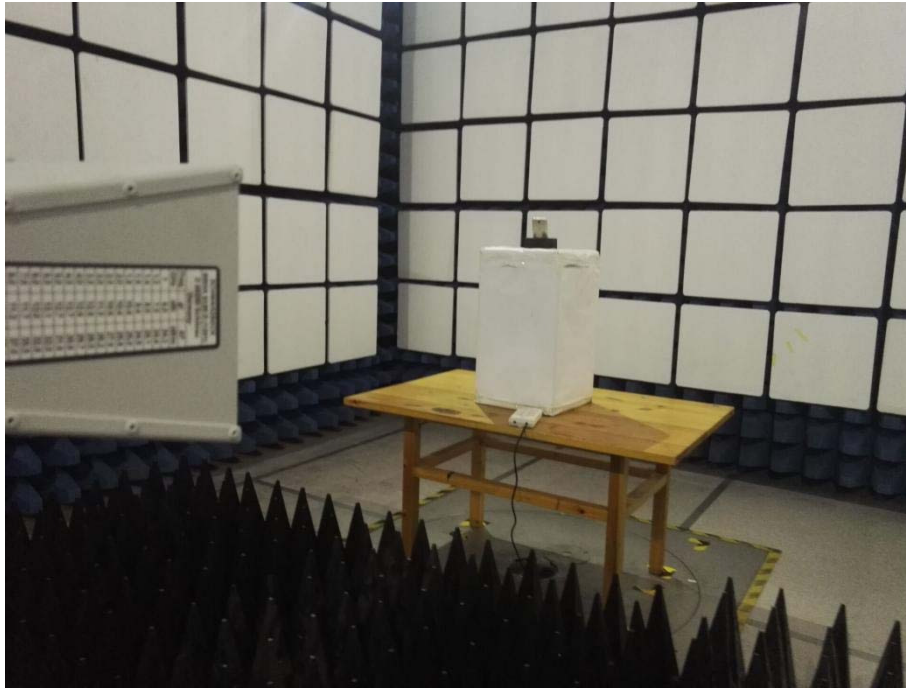

ANNEX B TEST SETUP PHOTOS

1 Radiated Test Photo

Below 30MHz

30 MHz-1 GHz

Above 1GHz

Below 1 GHz for WWAN RSE

Above 1 GHz for WWAN RSE

Close-up Photo

2 Conducted Test Photo

Conducted Test 1

Conducted Test 2

RF Conducted Test

3 Conducted Emission

Conducted Emission Test 1

Conducted Emission Test 2