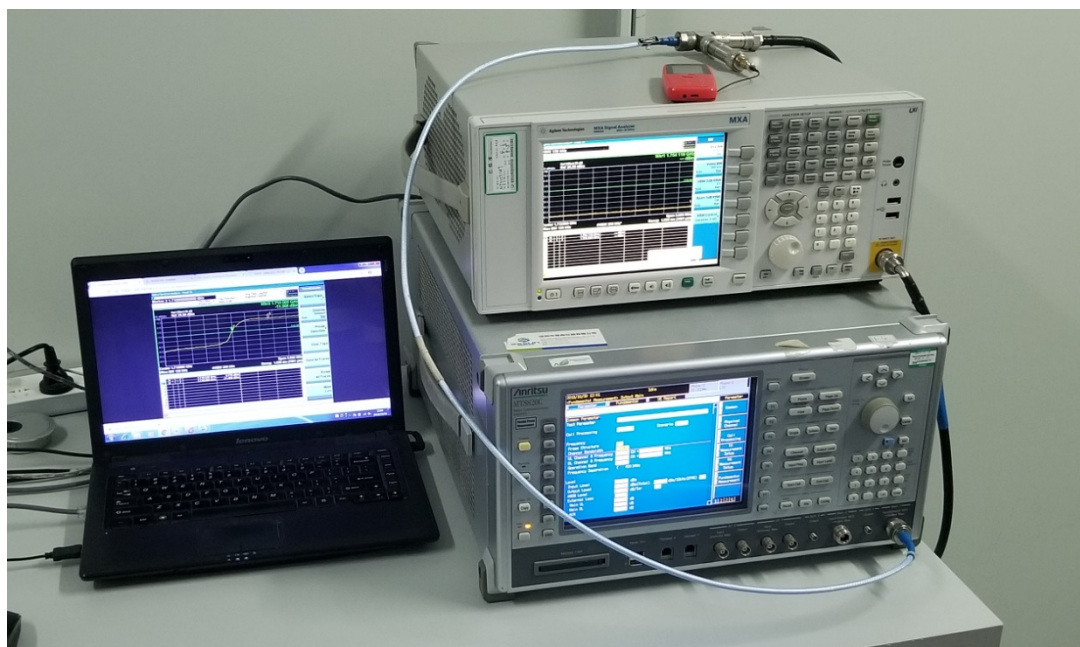

FCC ID: VQRCTE108

Test Setup Photos

1. RF measurement setup

(GSM)

2. Radiated Spurious Emission(30MHz-1GHz)

3. Radiated Spurious Emission(above 1GHz)