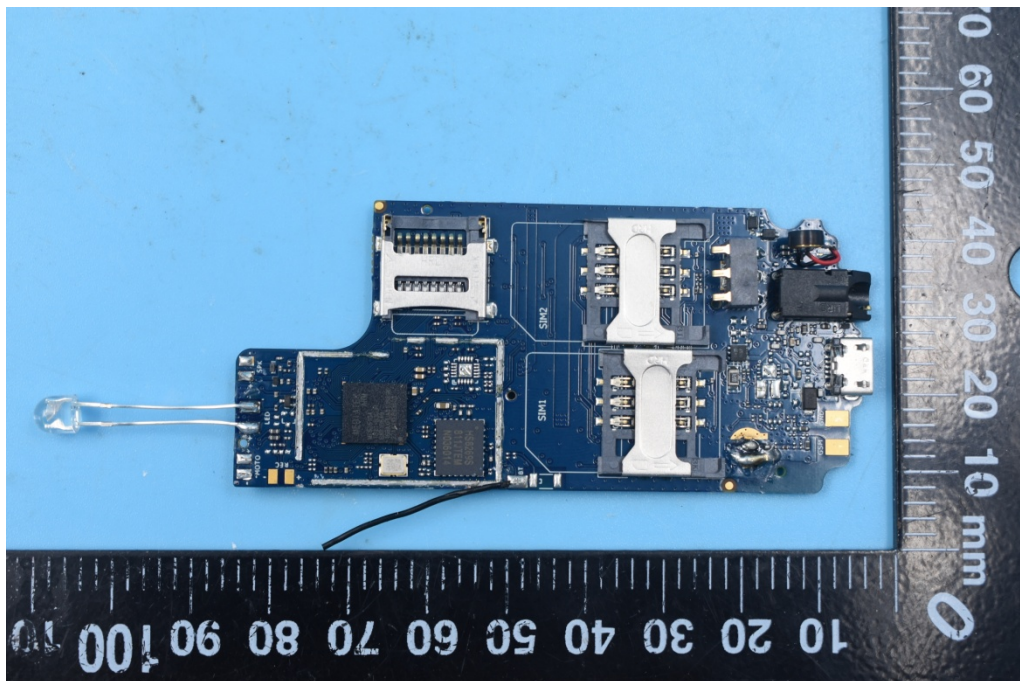

FCC ID: VQRCTE108

Internal Photos

1. EUT uncover view

2. Mainboard front view

3. Mainboard rear view

4. Antenna view

Main Antenna