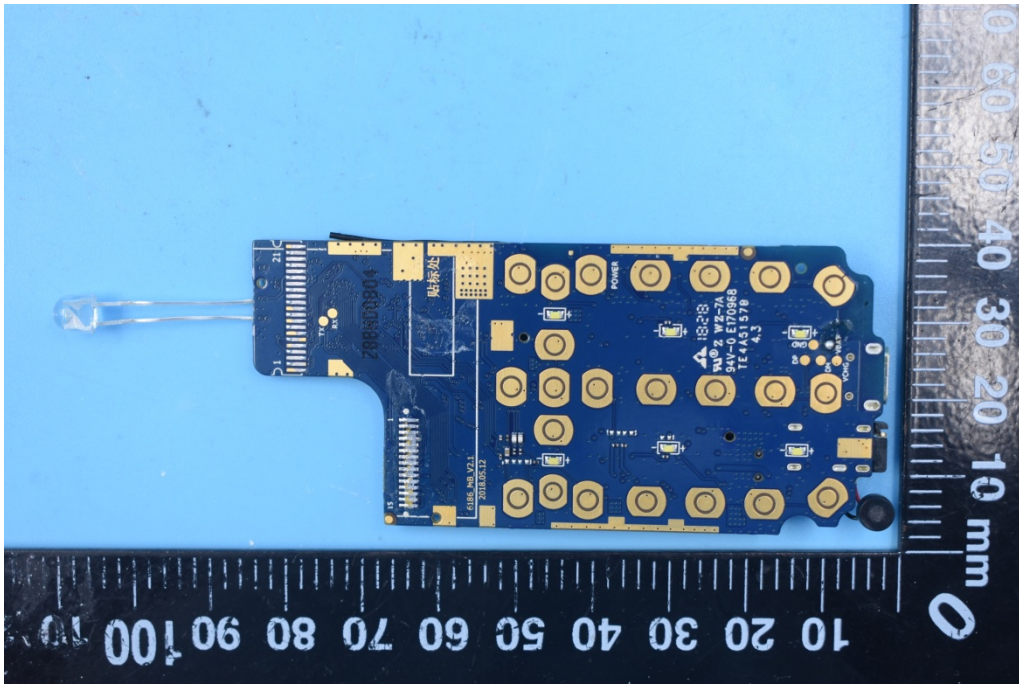

FCC ID: VQRCTE108

Internal Photos

1. EUT uncover view

2. Mainboard front view

3. Mainboard rear view

4. Antenna view

Main Antenna