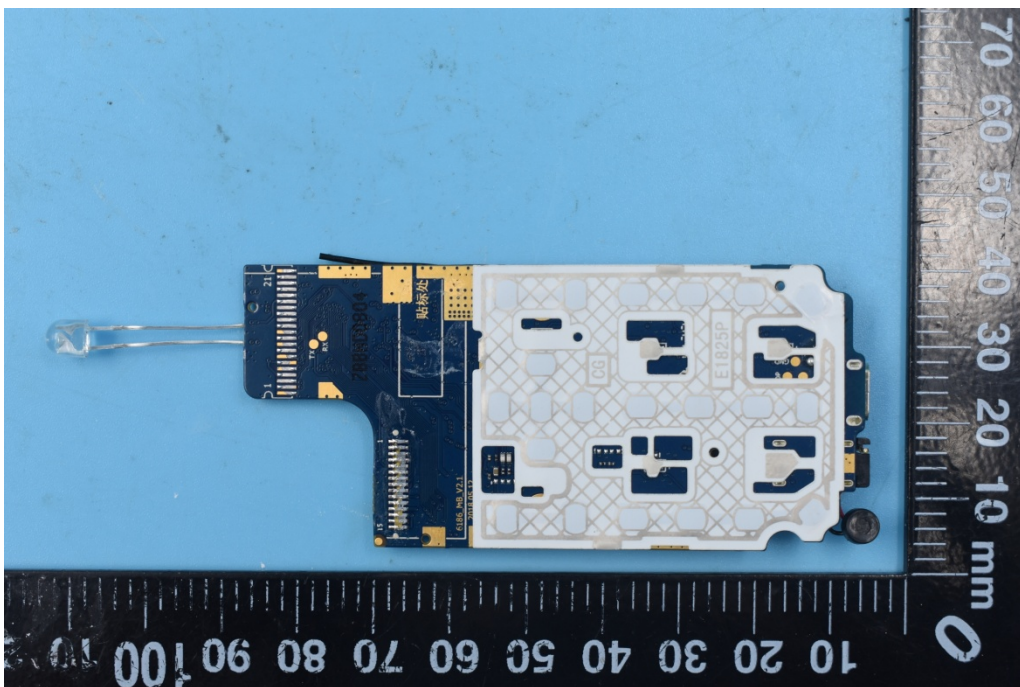

FCC ID: VQRCTE108

Internal Photos

1. EUT uncover view

2. Mainboard front view

3. Mainboard rear view

4. Antenna view

Main Antenna