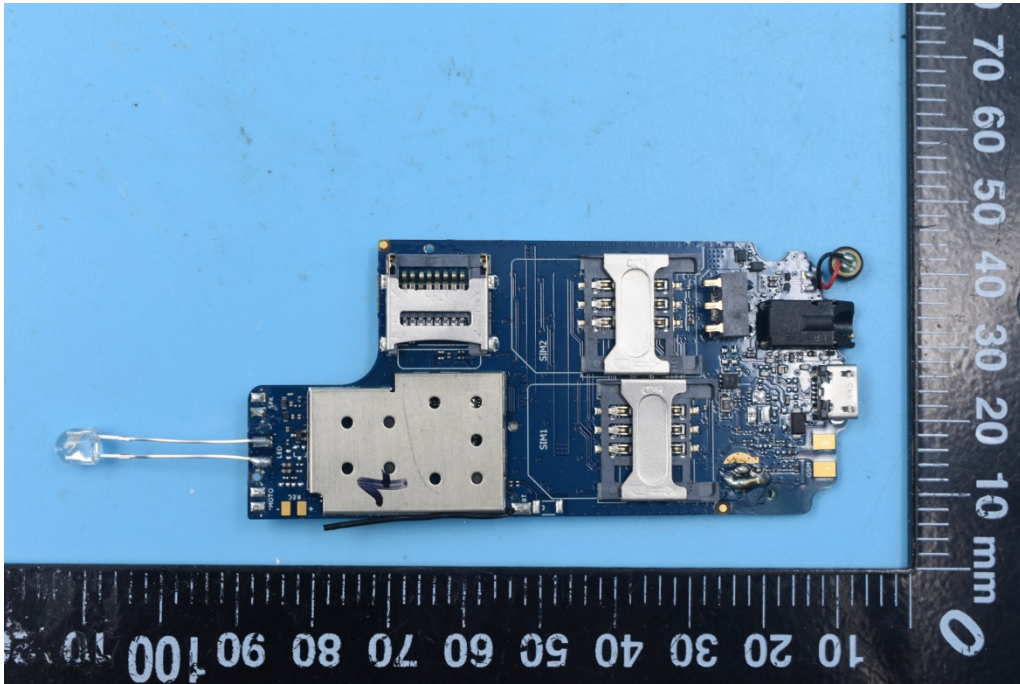

FCC ID: VQRCTE108

Internal Photos

1. EUT uncover view

2. Mainboard front view

3. Mainboard rear view

4. Antenna view

Main Antenna