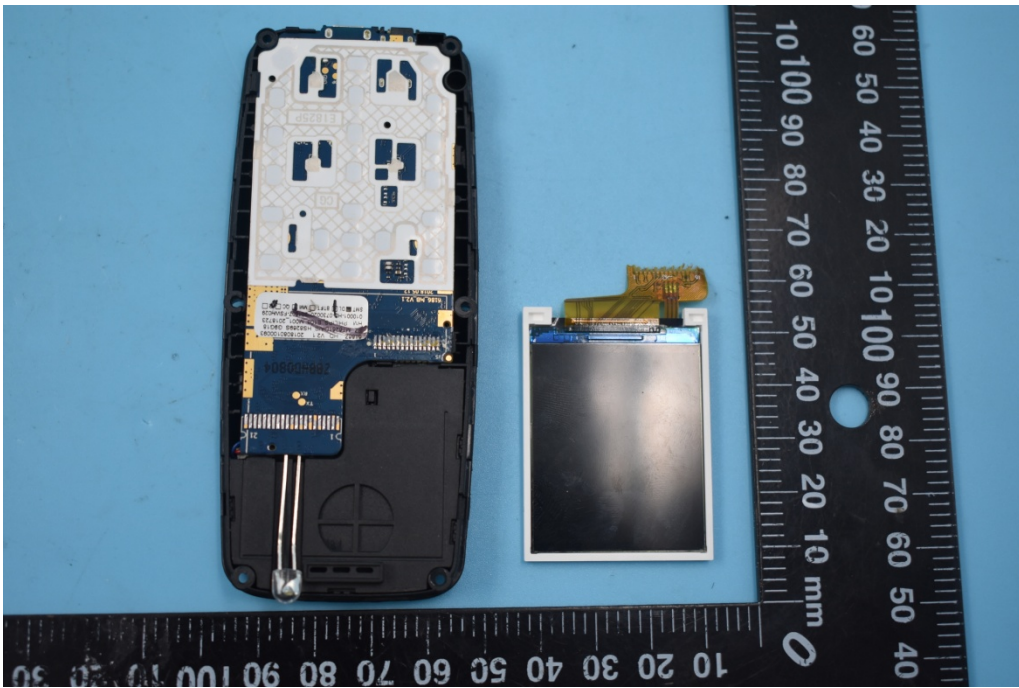

FCC ID: VQRCTE108

Internal Photos

1. EUT uncover view

2. Mainboard front view

3. Mainboard rear view

4. Antenna view

Main Antenna