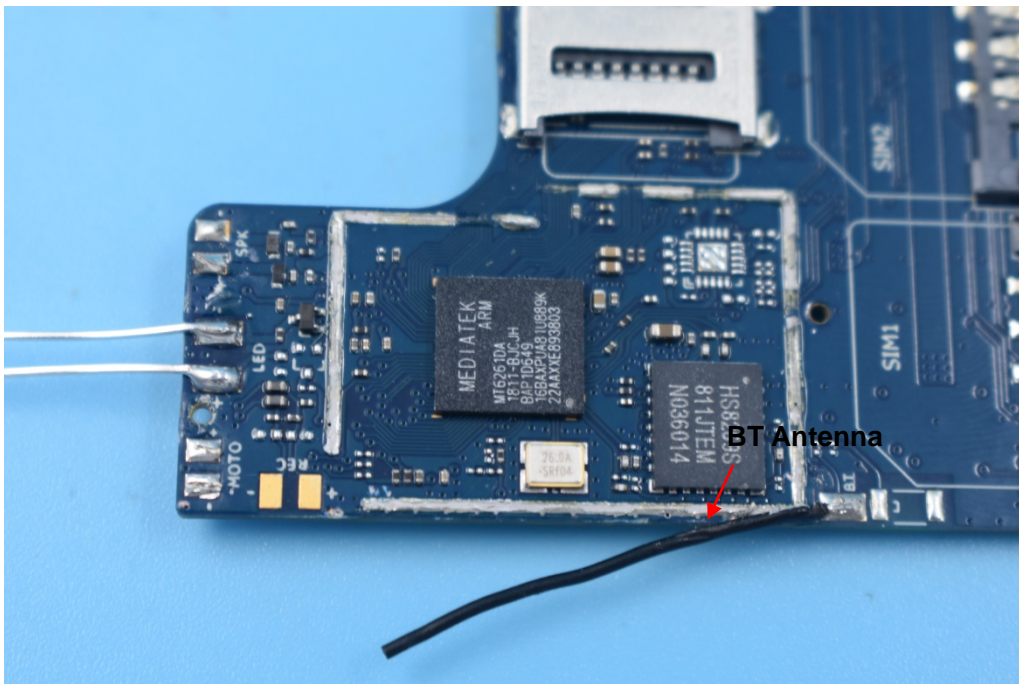

FCC ID: VQRCTE108

Internal Photos

1. EUT uncover view

2. Mainboard front view

3. Mainboard rear view

4. Antenna view

Main Antenna