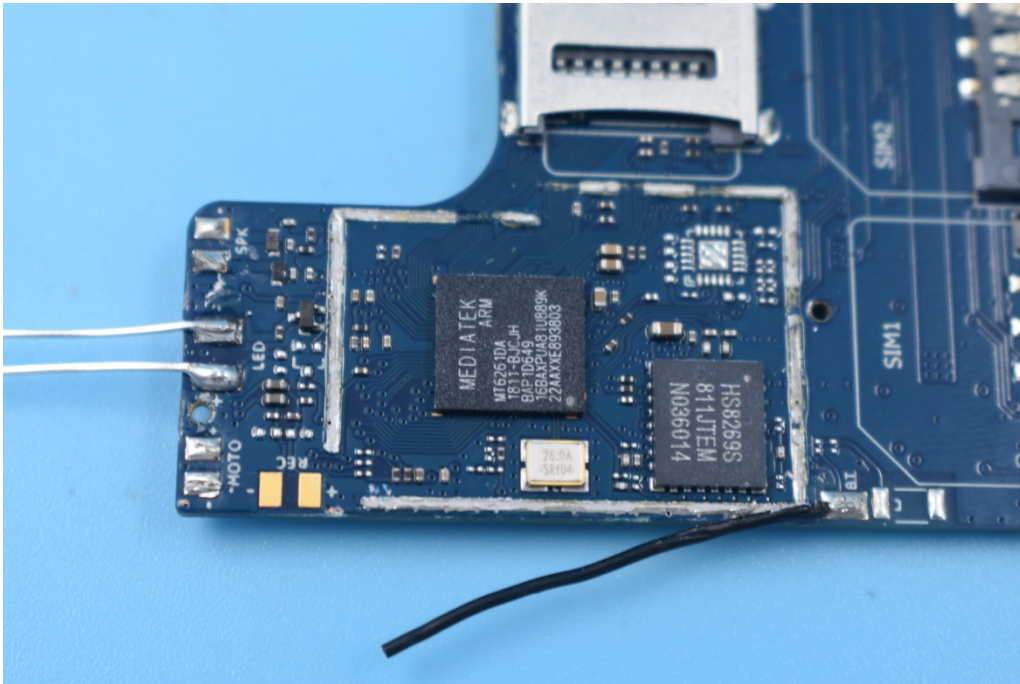

FCC ID: VQRCTE108

Internal Photos

1. EUT uncover view

2. Mainboard front view

3. Mainboard rear view

4. Antenna view

Main Antenna