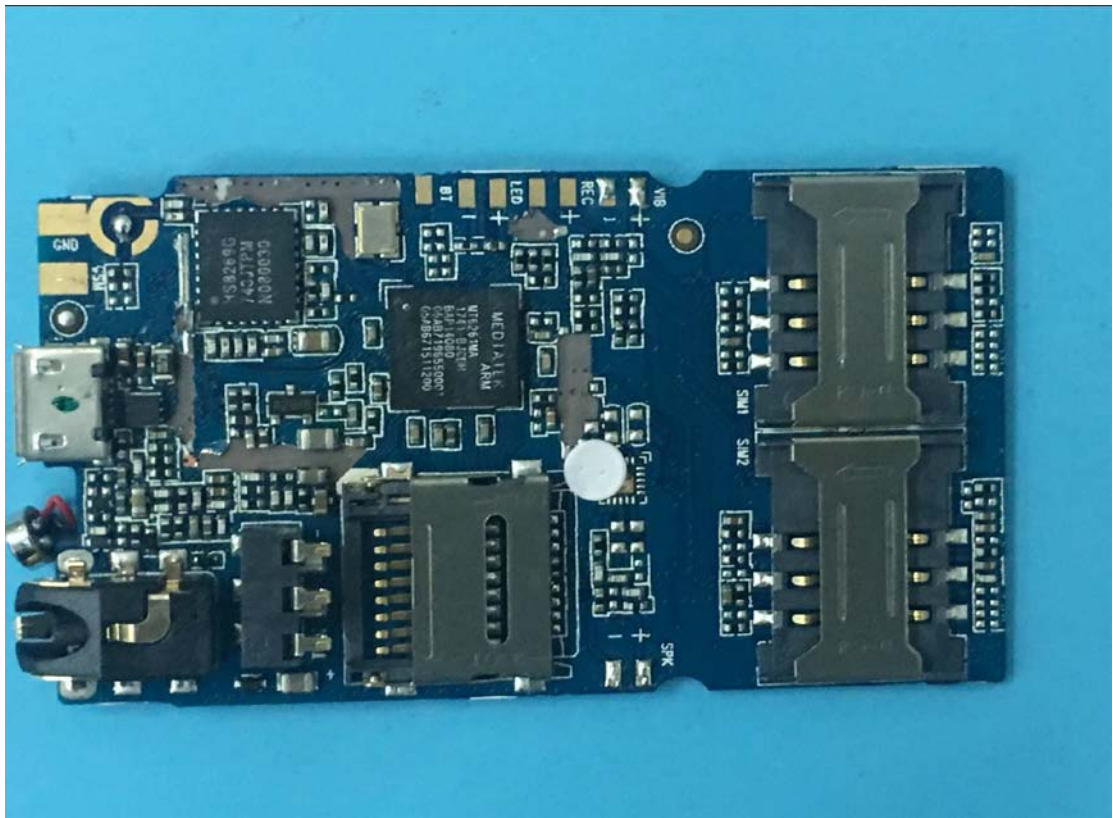

Model No.: Philips E105

Internal Photos

1. EUT uncover view

2. Mainboard front view

3. Mainboard rear view

4. Main antenna view