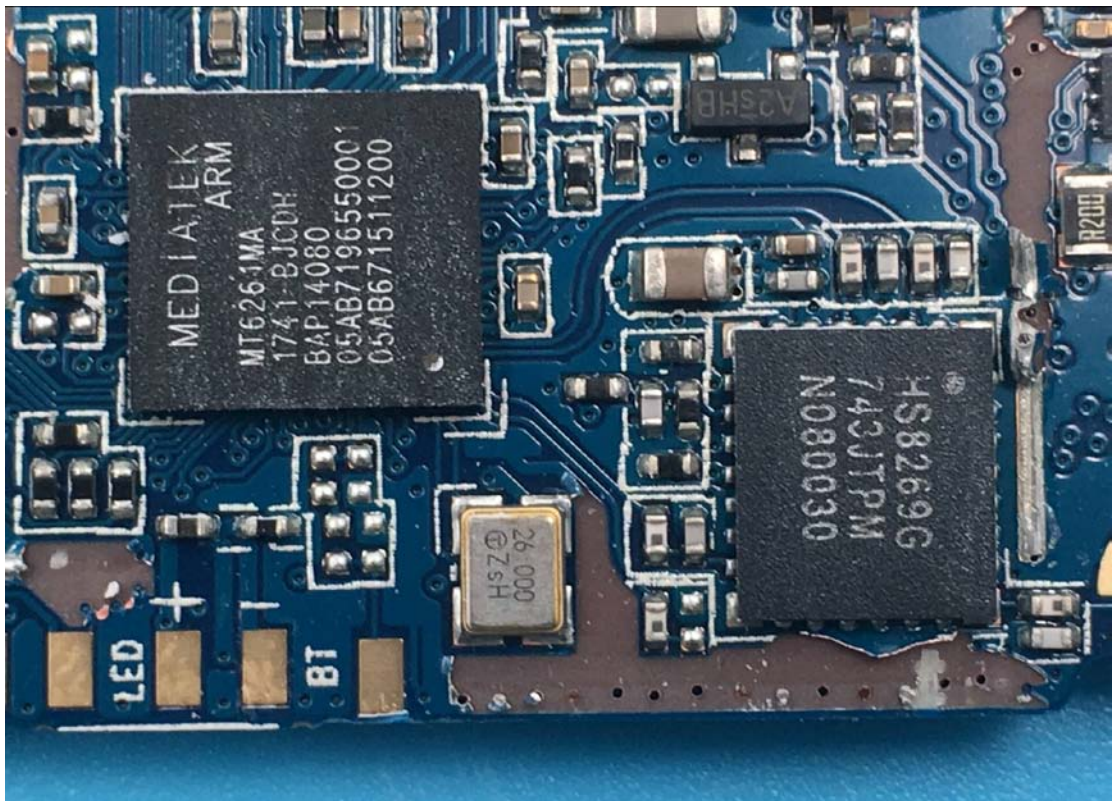

Model No.: Philips E105

Internal Photos

1. EUT uncover view

2. Mainboard front view

3. Mainboard rear view

4. Main antenna view