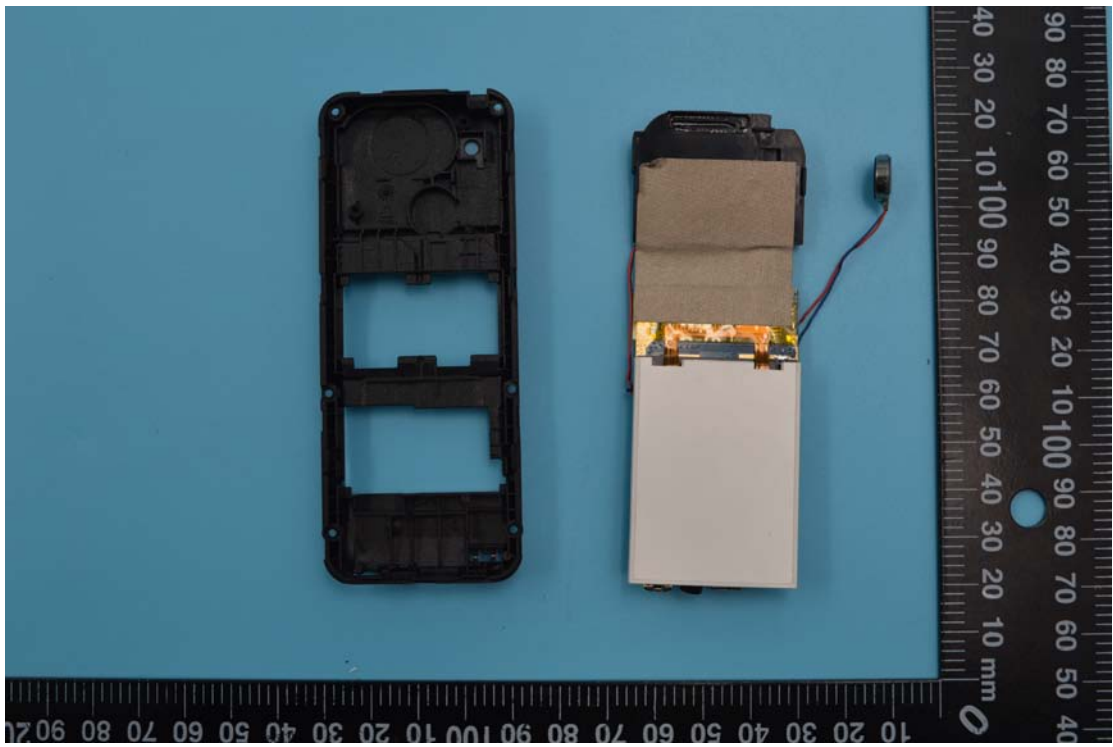

Model No.: Philips E105

Internal Photos

1. EUT uncover view

2. Mainboard front view

3. Mainboard rear view

4. Main antenna view