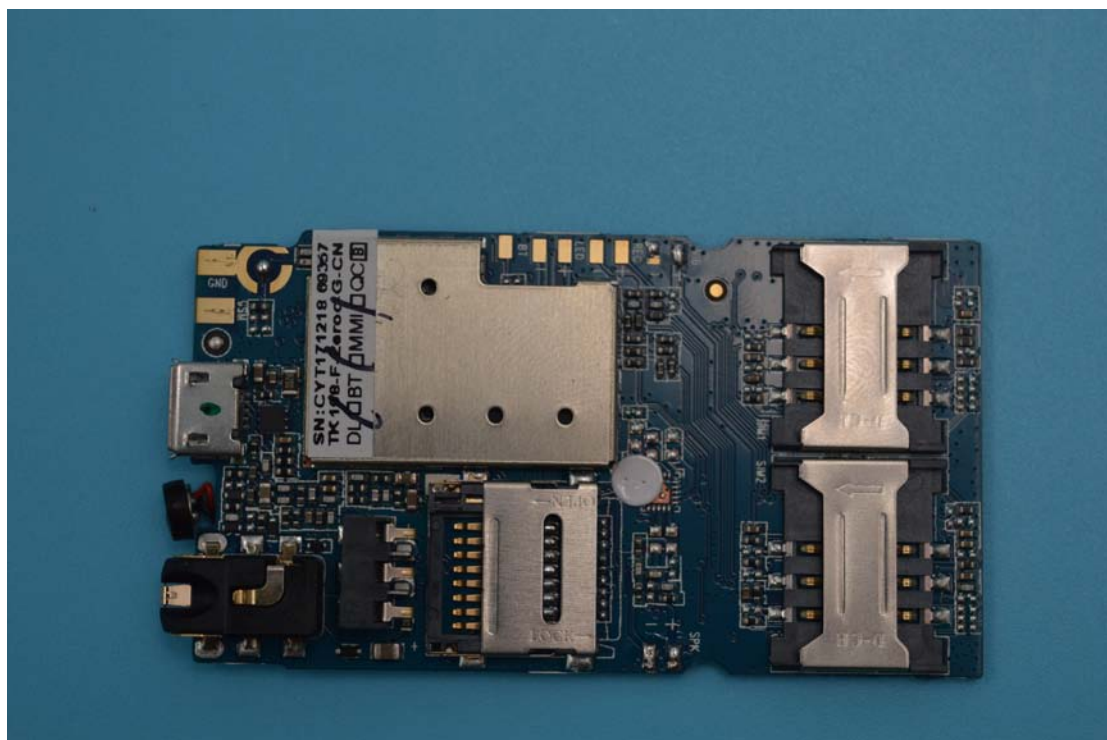

Model No.: Philips E105

Internal Photos

1. EUT uncover view

2. Mainboard front view

3. Mainboard rear view

4. Main antenna view