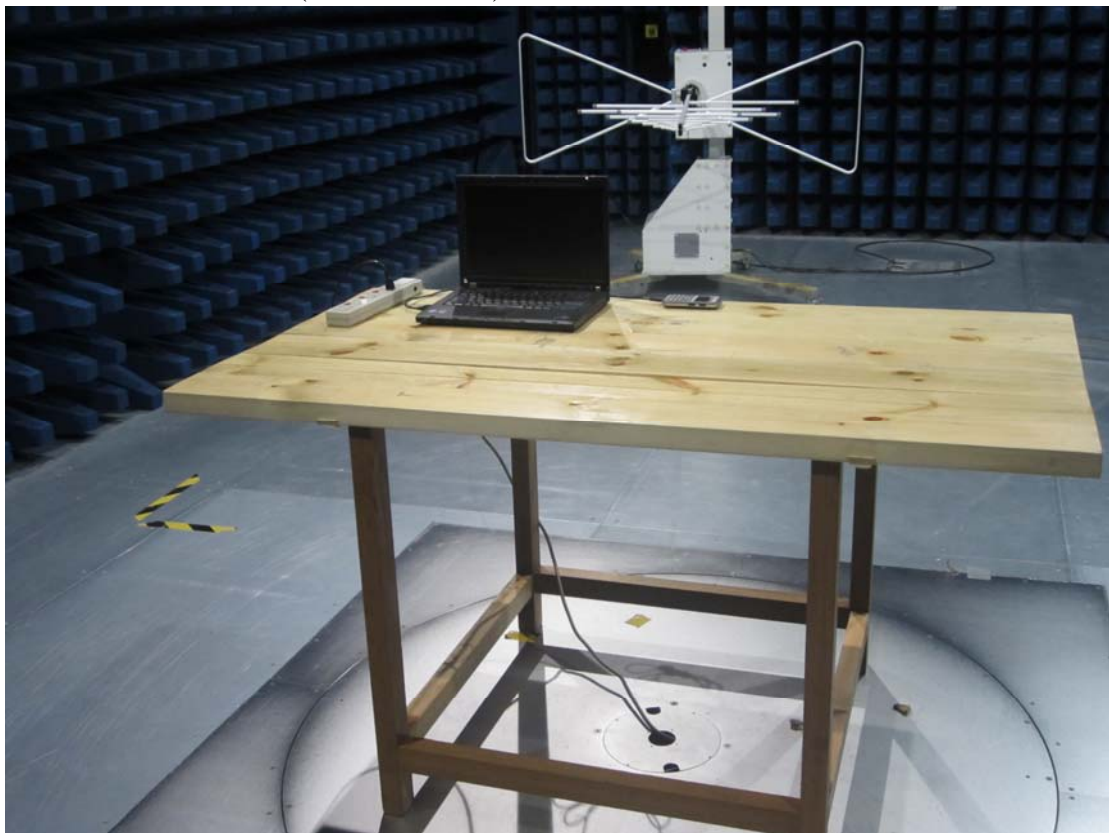

Test Setup Photos

1. Conducted emission main's port front view

2. Conducted emission main's port side view

3. Radiated emission (9KHz-30MHz)

4. Radiated emission (30MHz-1GHz)

5. Radiated emission (above 1GHz)