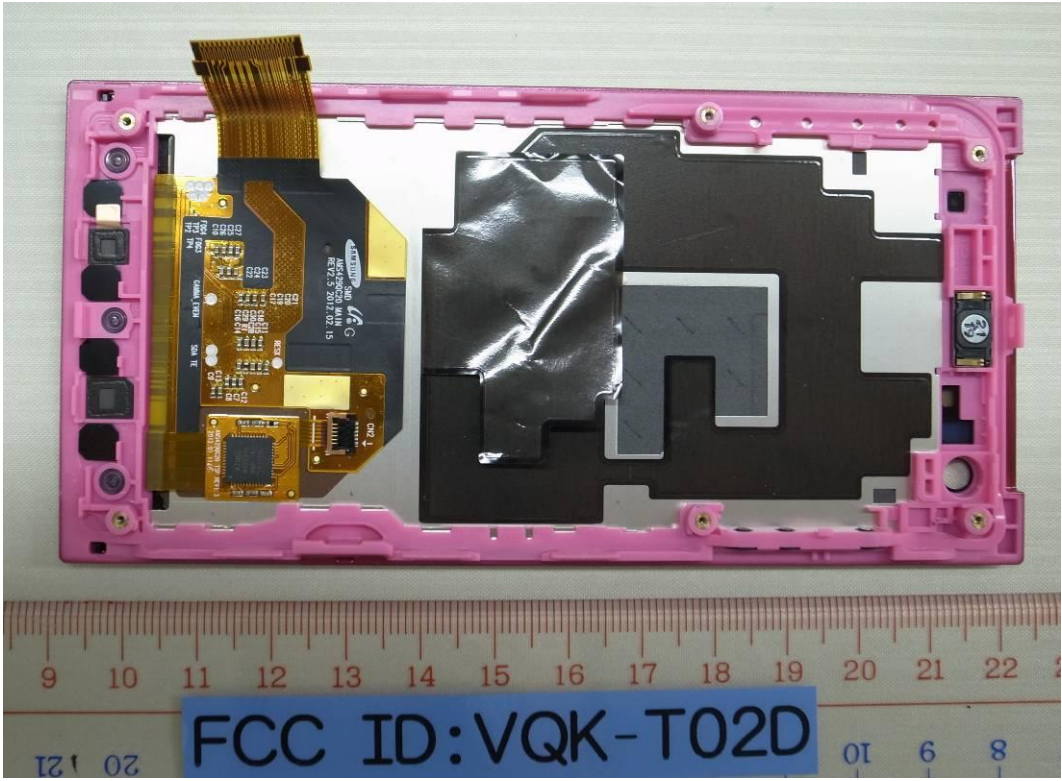

T-02D Internal Photo

WCDMA/GSM
ANTENNA

BT/WLAN
ANTENNA

GPS
ANTENNA

FCC ID: VQK-T02D