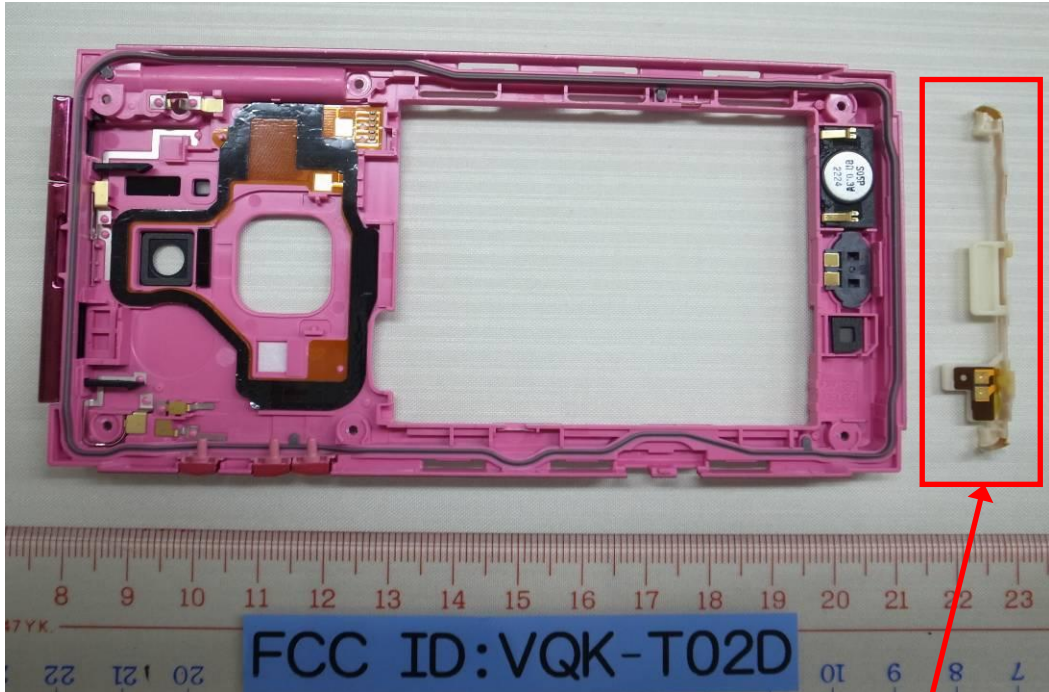

T-02D Internal Photo

WCDMA/GSM
ANTENNA

BT/WLAN
ANTENNA

GPS
ANTENNA

FCC ID: VQK-T02D