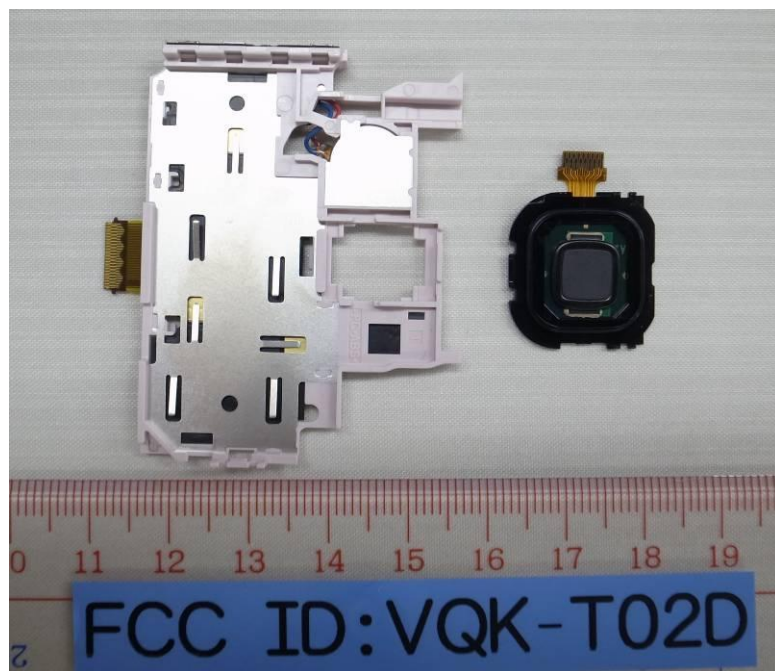

T-02D Internal Photo

WCDMA/GSM
ANTENNA

BT/WLAN
ANTENNA

GPS
ANTENNA

FCC ID: VQK-T02D