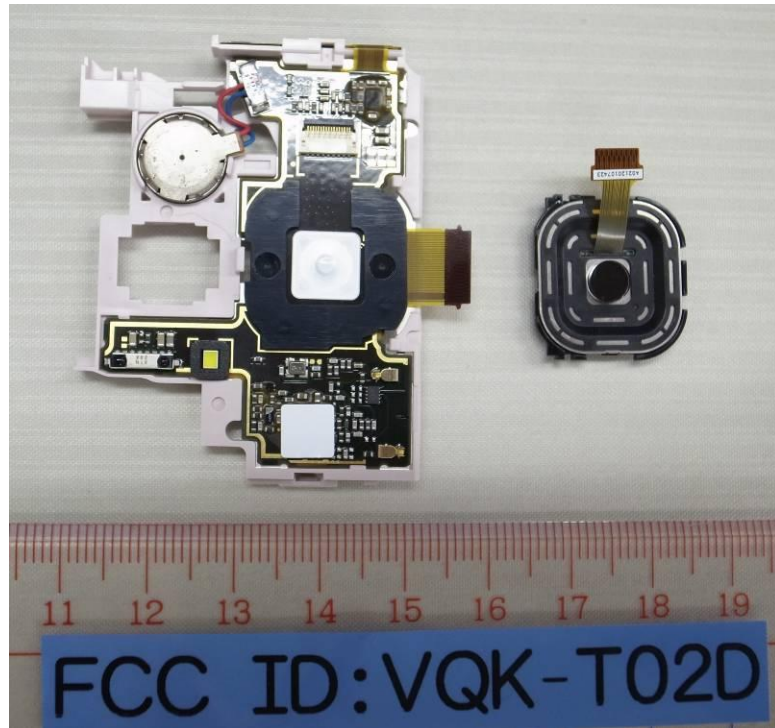

T-02D Internal Photo

WCDMA/GSM
ANTENNA

BT/WLAN
ANTENNA

GPS
ANTENNA

FCC ID: VQK-T02D