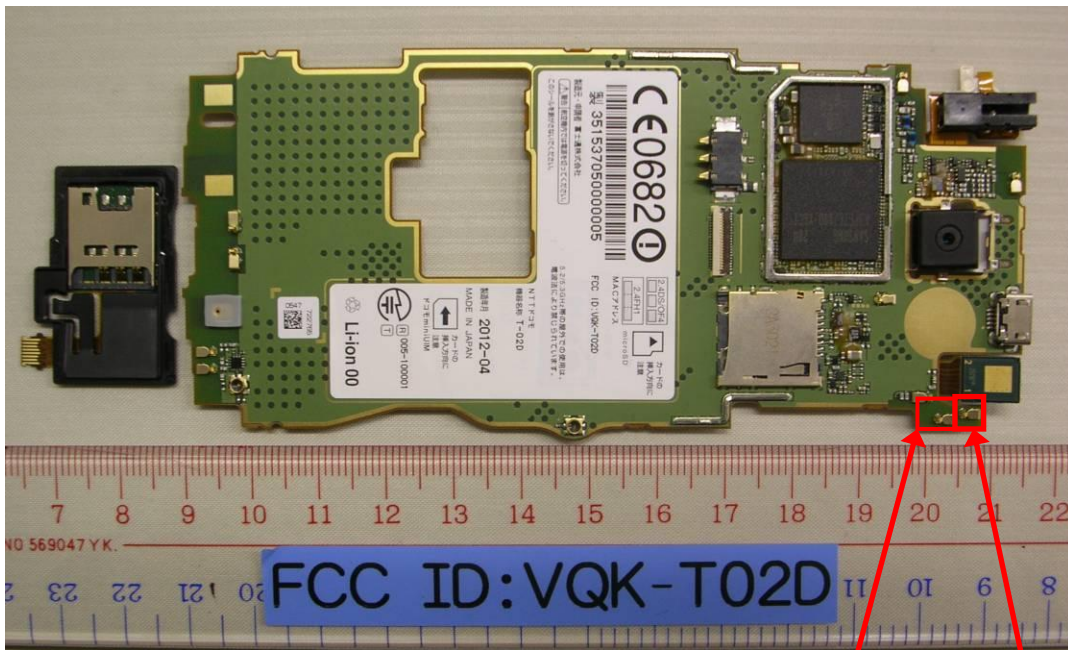

T-02D Internal Photo

WCDMA/GSM
ANTENNA

BT/WLAN
ANTENNA

GPS
ANTENNA

FCC ID: VQK-T02D