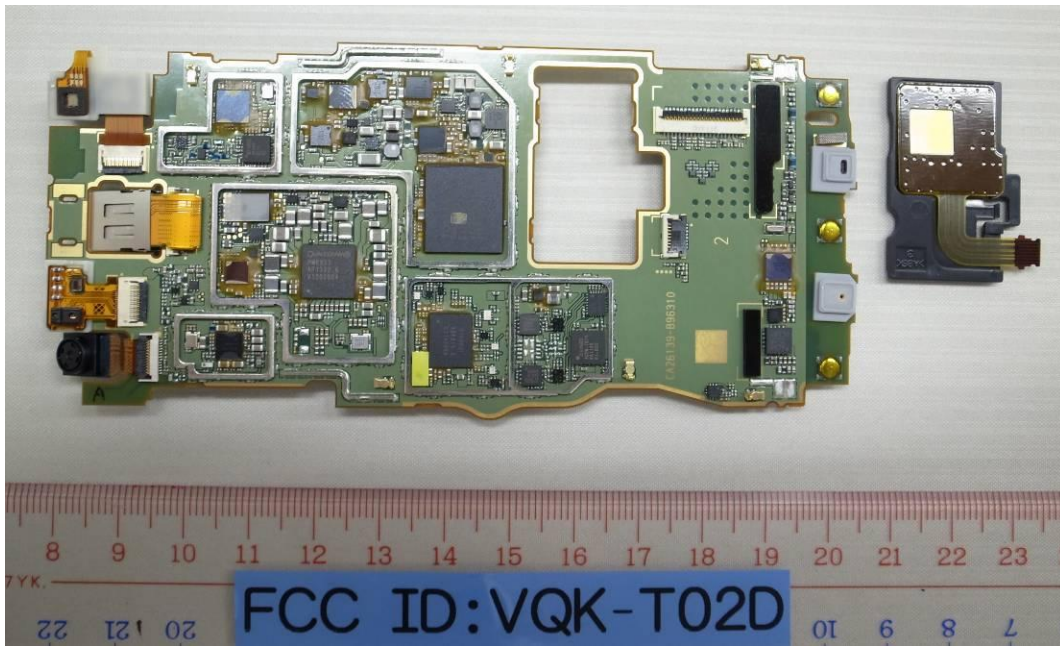

T-02D Internal Photo

WCDMA/GSM
ANTENNA

BT/WLAN
ANTENNA

GPS
ANTENNA

FCC ID: VQK-T02D