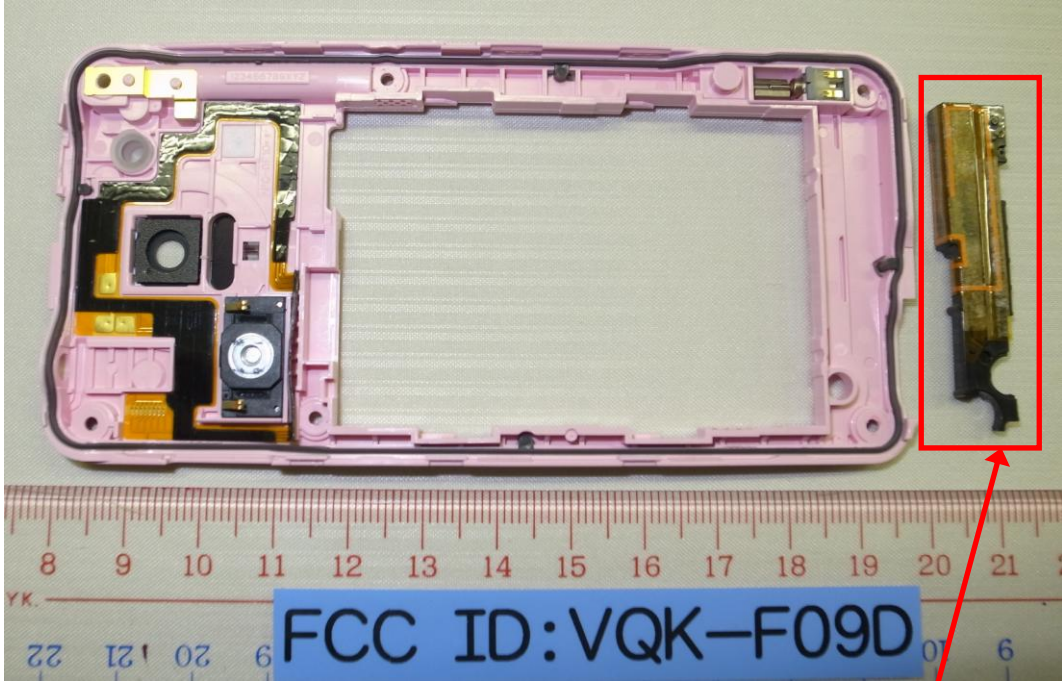

F-09D Internal Photo

WCDMA/GSM
ANTENNA

FCC ID: VQK-F09D