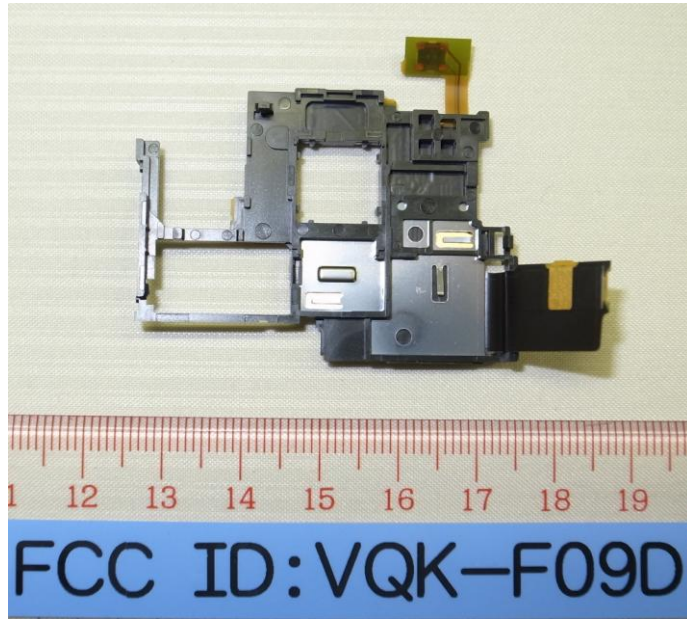

F-09D Internal Photo

WCDMA/GSM
ANTENNA

FCC ID: VQK-F09D