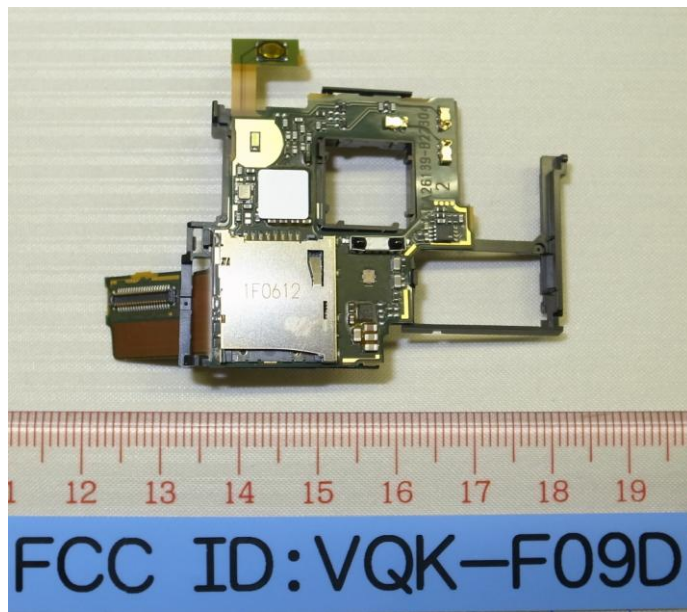

F-09D Internal Photo

WCDMA/GSM
ANTENNA

FCC ID: VQK-F09D