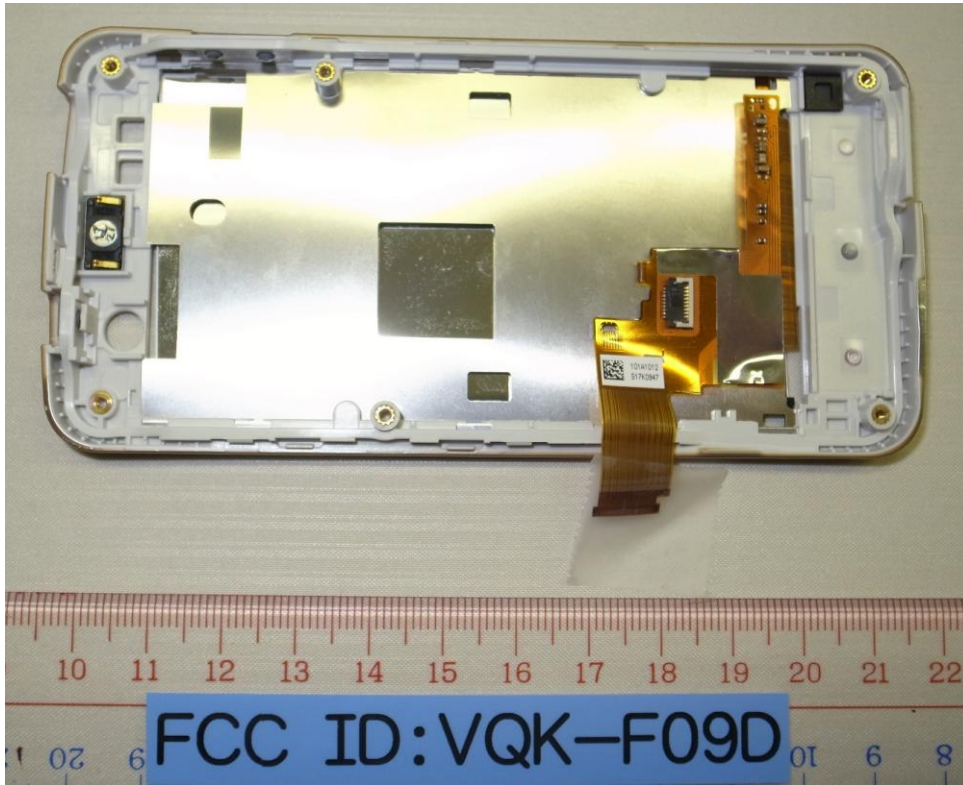

F-09D Internal Photo

WCDMA/GSM
ANTENNA

FCC ID: VQK-F09D