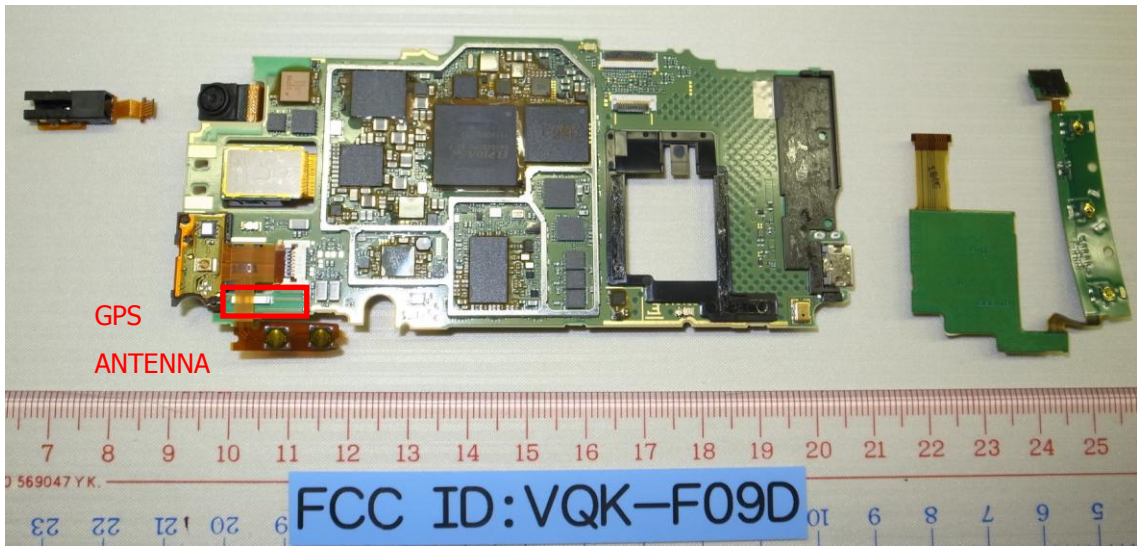

F-09D Internal Photo

WCDMA/GSM
ANTENNA

FCC ID: VQK-F09D