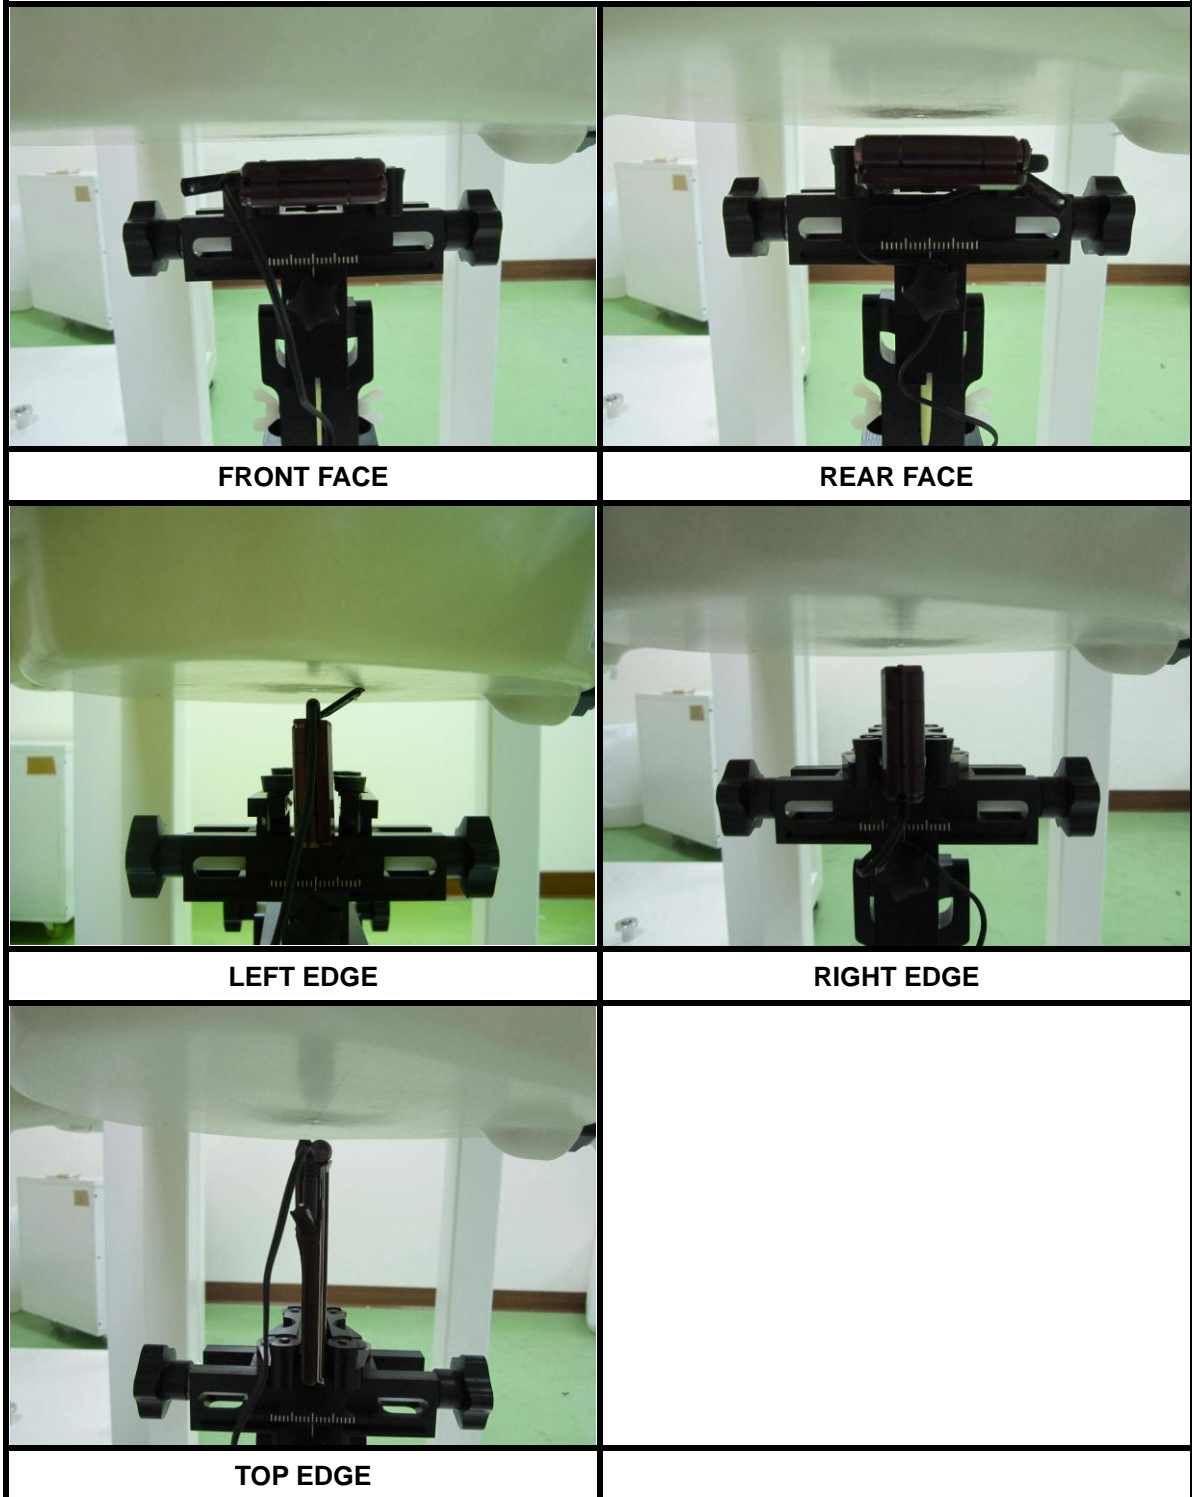

PHOTOGRAPHS OF THE TEST CONFIGURATION

(SAR Test Set Up Photos)

A. RIGHT HEAD POSITION:

B. LEFT HEAD POSITION:

C. BODY POSITION:

Mobile phone
F-04D

Close

Open

Antenna Location