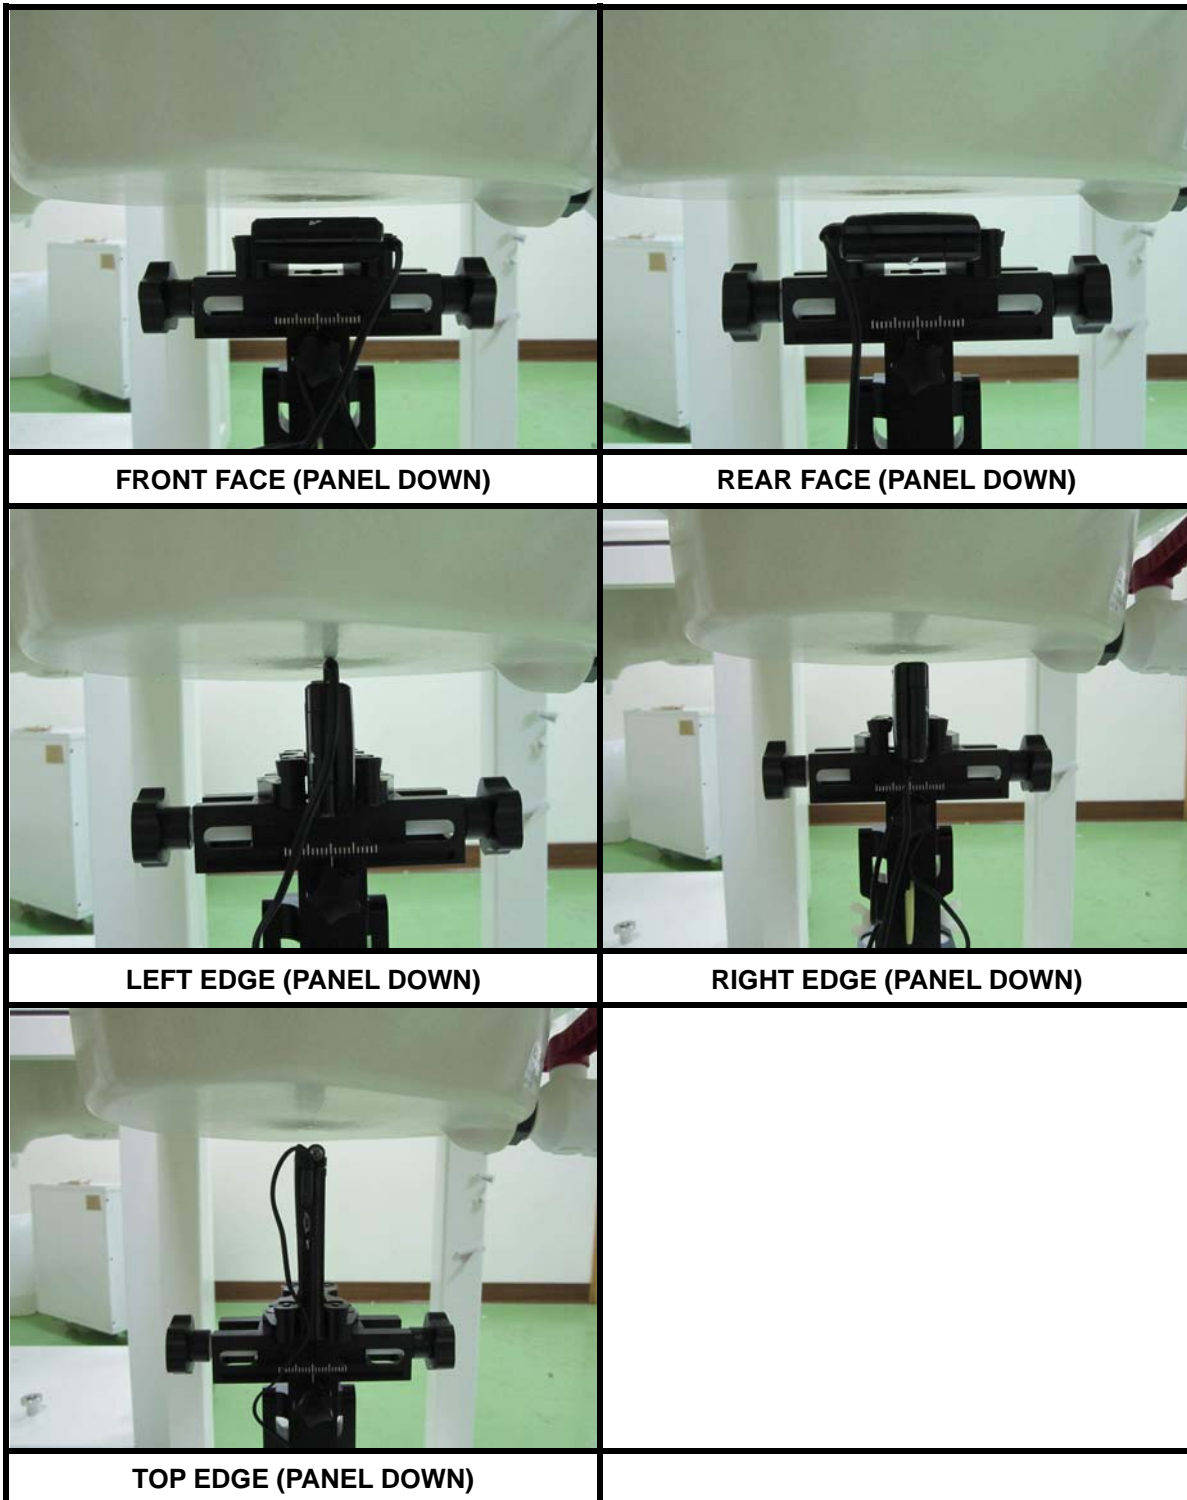

A D T

PHOTOGRAPHS OF THE TEST CONFIGURATION (SAR Test Set Up Photos)

A. RIGHT HEAD POSITION:

B. LEFT HEAD POSITION:

C. BODY POSITION:

FRONT FACE (PANEL UP)

REAR FACE (PANEL UP)

LEFT EDGE (PANEL UP)

RIGHT EDGE (PANEL UP)

TOP EDGE (PANEL UP)

Mobile phone
F-02D

Close

Open

View

Antenna Location