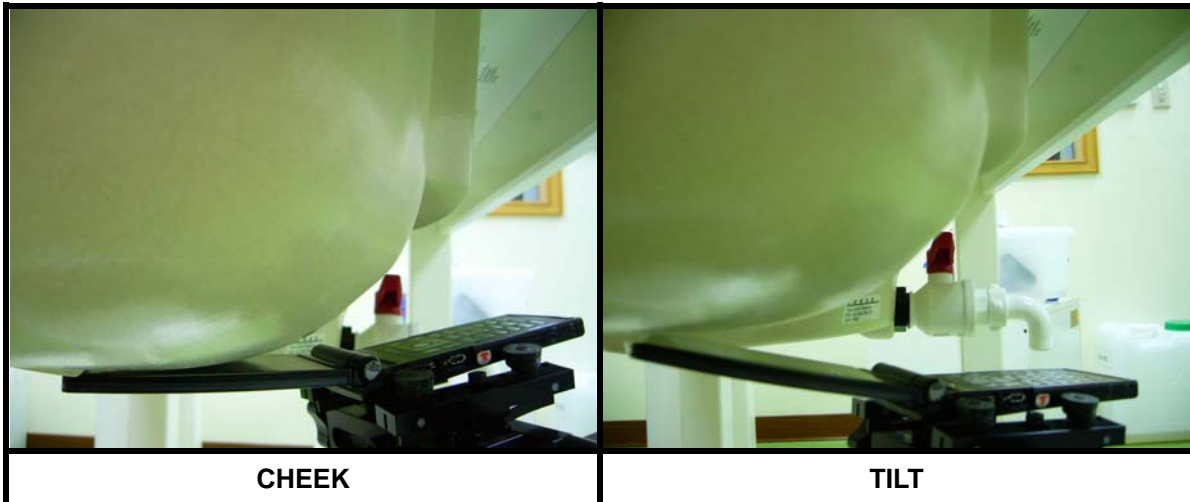

A D T

PHOTOGRAPHS OF THE TEST CONFIGURATION (SAR Test Set Up Photos)

A. RIGHT HEAD POSITION:

B. LEFT HEAD POSITION:

C. BODY POSITION:

FRONT FACE (PANEL UP)

REAR FACE (PANEL UP)

LEFT EDGE (PANEL UP)

RIGHT EDGE (PANEL UP)

TOP EDGE (PANEL UP)

Mobile phone
F-02D

Close

Open

View

Antenna Location