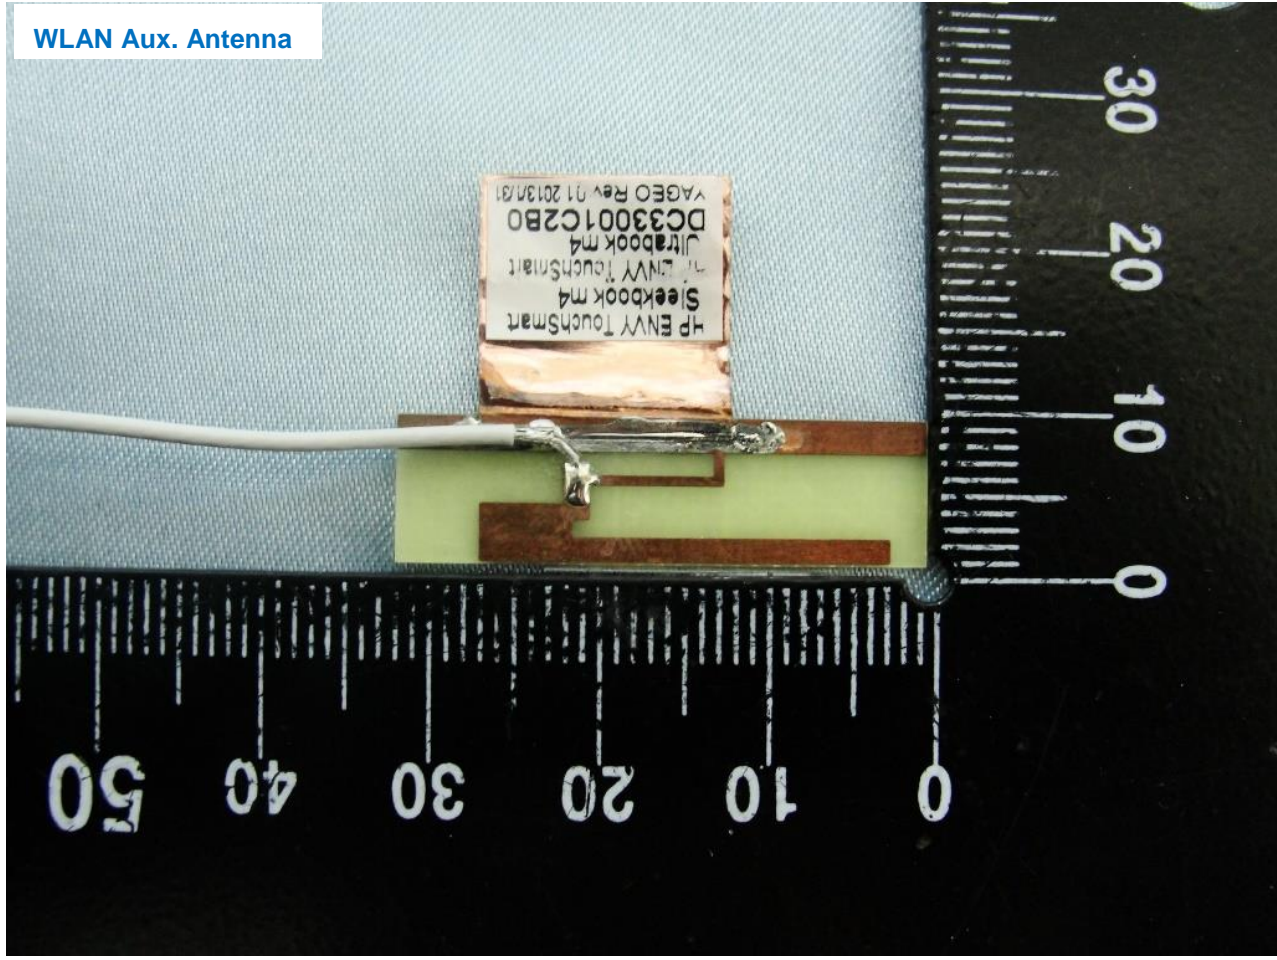

4. Internal Photograph of the Host

Host: Notebook PC (Brand Name: hp / Modle Name: TPN-C109)

Host: Notebook PC (Brand Name: hp / Modle Name: TPN-C109)

Host: Notebook PC (Brand Name: hp / Modle Name: TPN-C109)

Host: Notebook PC (Brand Name: hp / Modle Name: TPN-C109)

Host: Notebook PC (Brand Name: hp / Modle Name: TPN-C109)

Bluetooth & WLAN Main Antenna

Host: Notebook PC (Brand Name: hp / Modle Name: TPN-C109)