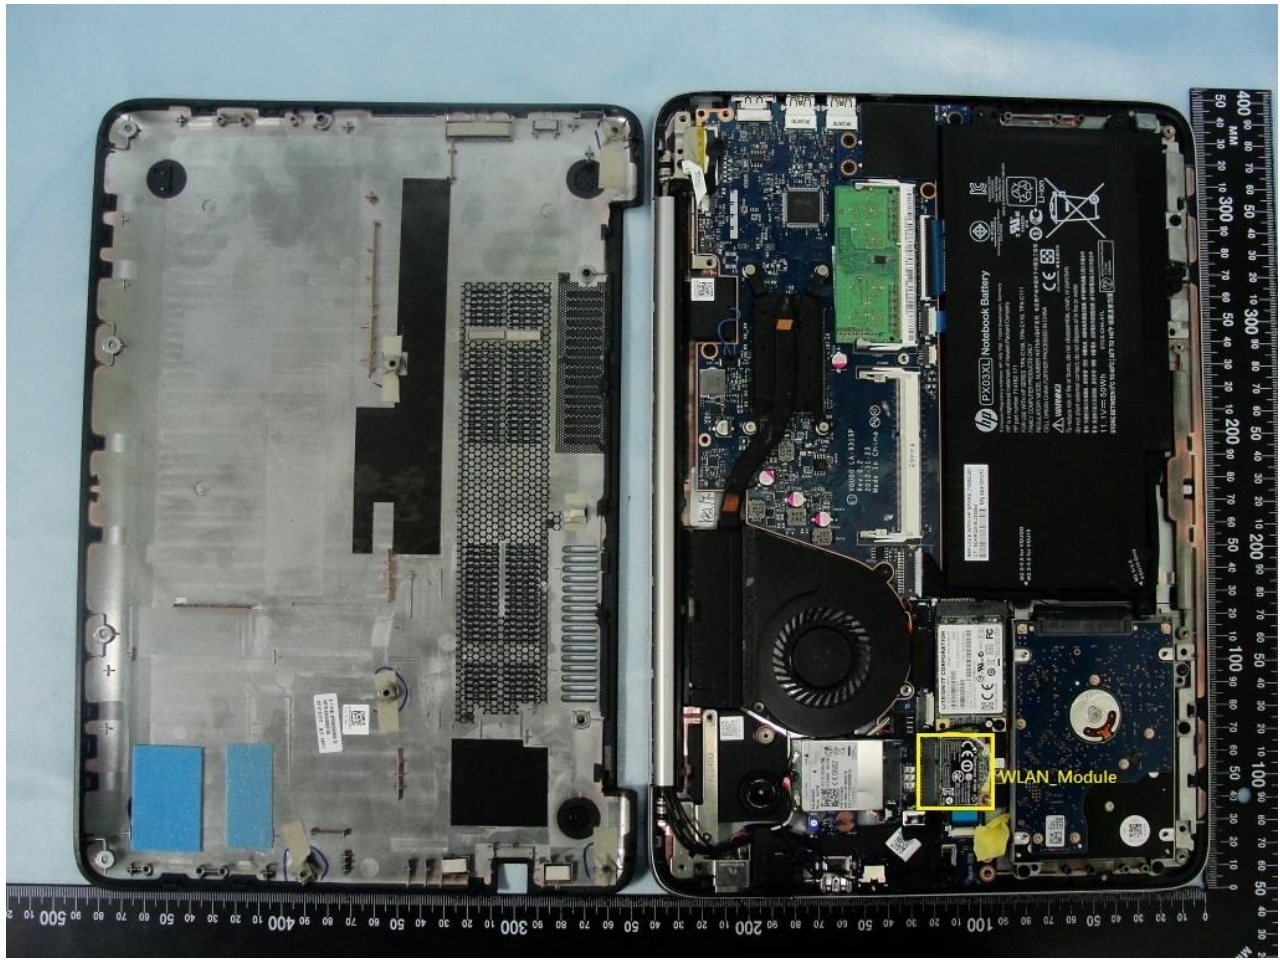

4. Internal Photograph of the Host

Host: Notebook PC (Brand Name: hp / Modle Name: TPN-C109)

Host: Notebook PC (Brand Name: hp / Modle Name: TPN-C109)

Host: Notebook PC (Brand Name: hp / Modle Name: TPN-C109)

Host: Notebook PC (Brand Name: hp / Modle Name: TPN-C109)

Host: Notebook PC (Brand Name: hp / Modle Name: TPN-C109)

Bluetooth & WLAN Main Antenna

Host: Notebook PC (Brand Name: hp / Modle Name: TPN-C109)