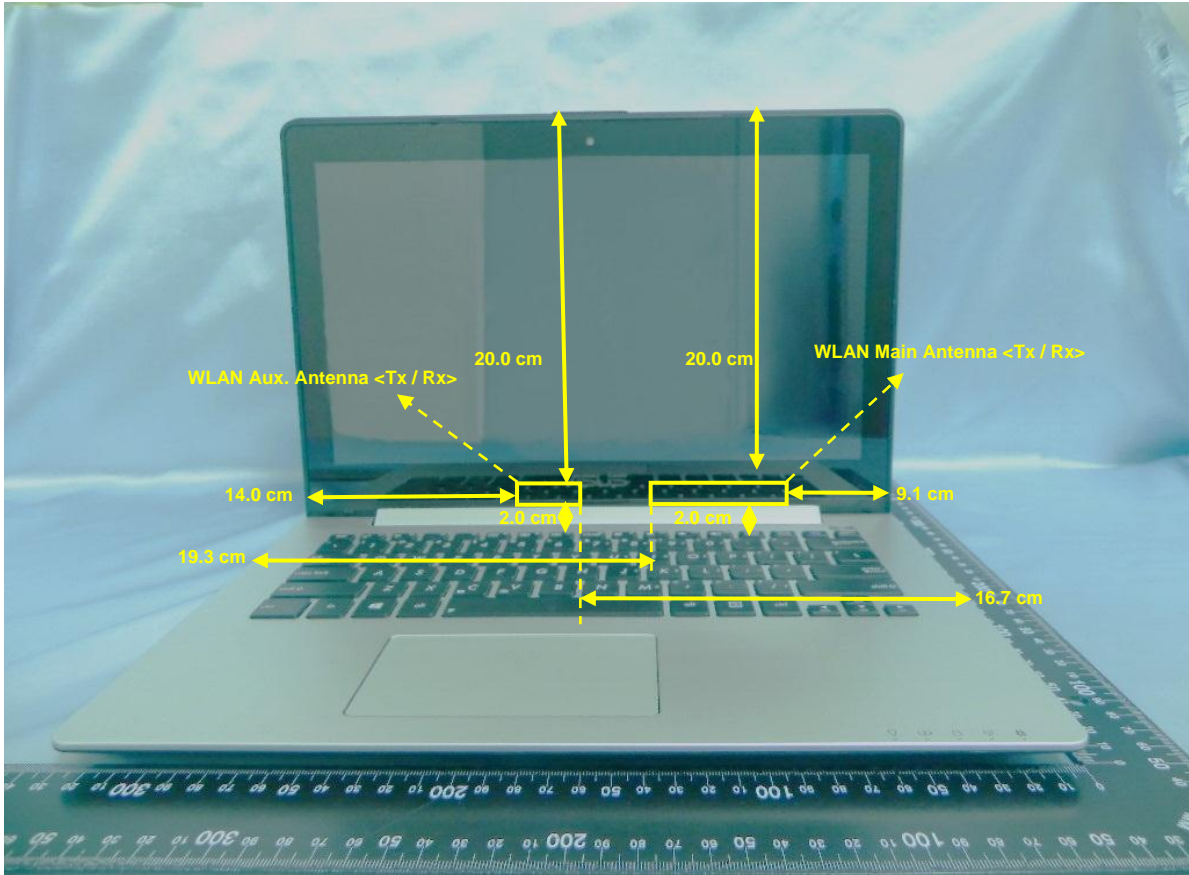

Host: Notebook (Brand Name: ASUS / Model Name: S300)

EUT Length: 33.0 cm
EUT Width: 23.0 cm

Antenna	Length	Width
WLAN Aux. Antenna <Tx / Rx>	2.3 cm	1.0 cm
WLAN Main Antenna <Tx / Rx>	4.6 cm	1.0 cm

The shortest distance between the TX antennas	
WLAN Aux. Antenna <Tx / Rx> to WLAN Main Antenna <Tx / Rx>	3.0 cm