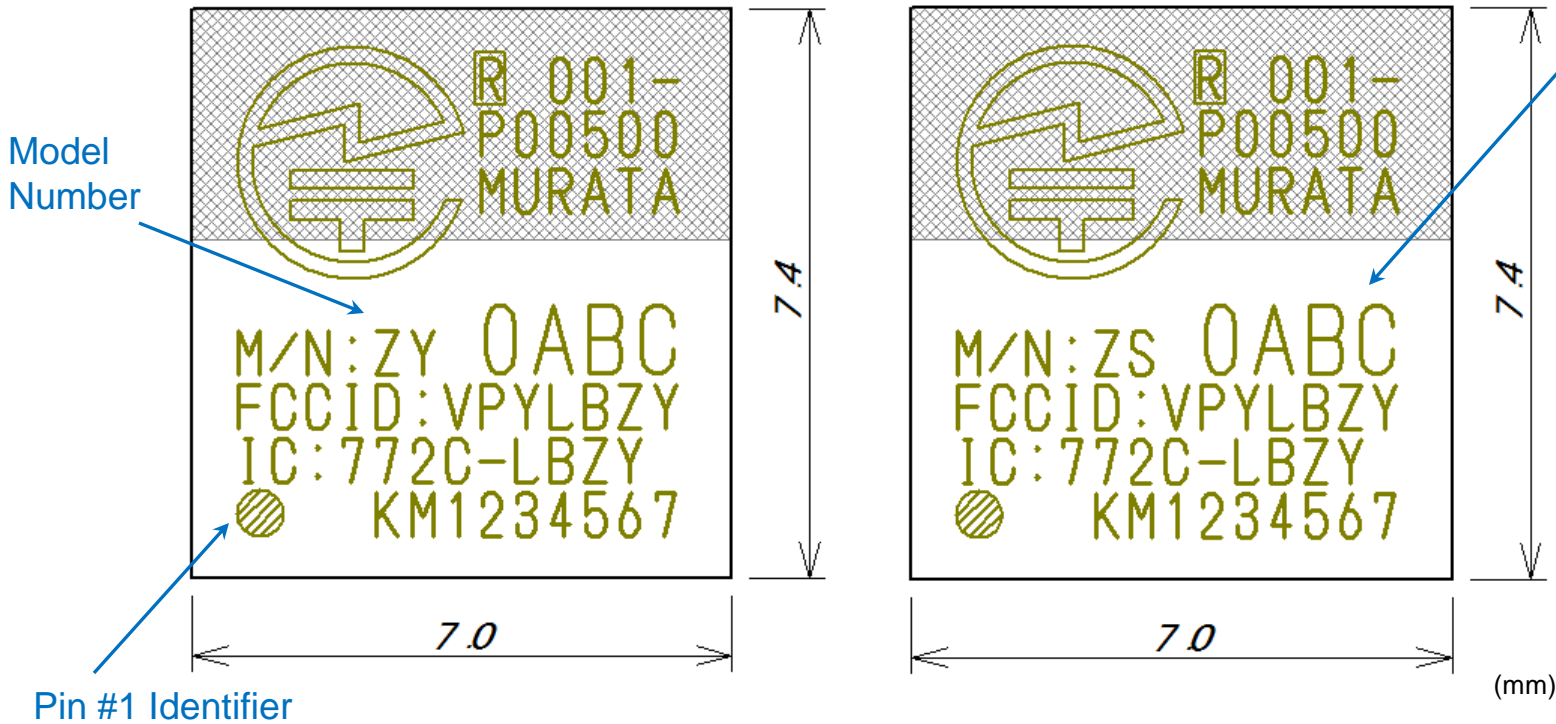

Label Design

to FCC

FCC ID: VPYLBZY

Control Code
(Murata internal use only)

ZY	: Product Name
KM1234567	: The information of Lot trace
●	: Direction display