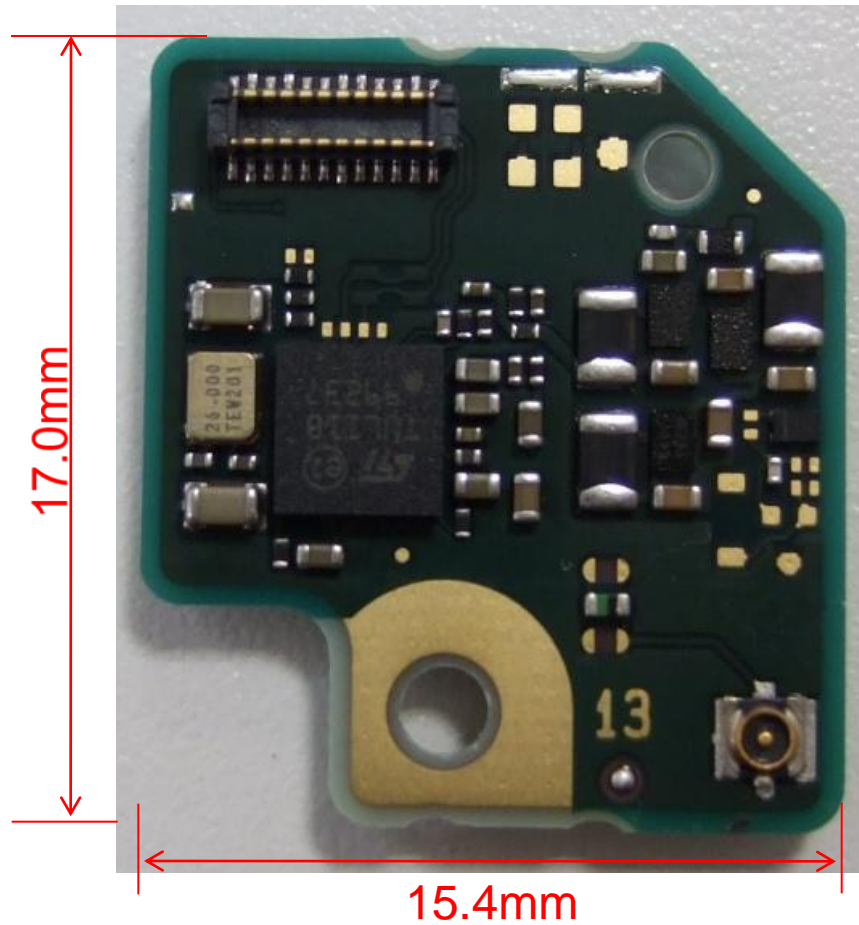

## LBWA1U5YR1 External photos

Height 3.72mm  
Weight 1.0g

Module(Top)

LBWA1U5YR1 External photos

Module(Back)

## LBWA1U5YR1 External photos

Module(Top--- Bird's-eyes view)