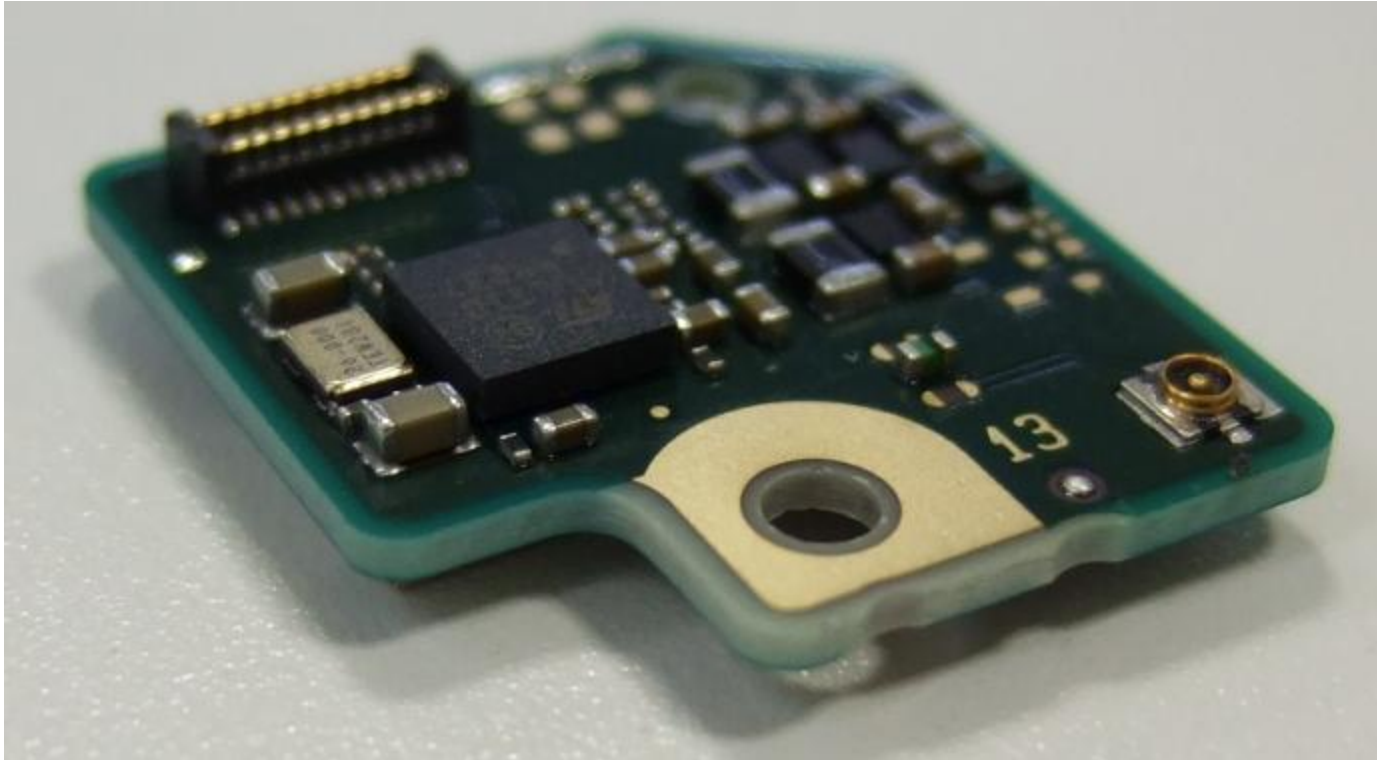

## LBWA1U5YR1 External photos

Height 3.72mm  
Weight 1.0g

Module(Top)

LBWA1U5YR1 External photos

Module(Back)

## LBWA1U5YR1 External photos

Module(Top--- Bird's-eyes view)

## LBWA1U5YR1 External photos

Module(Back --- Bird's-eyes view)