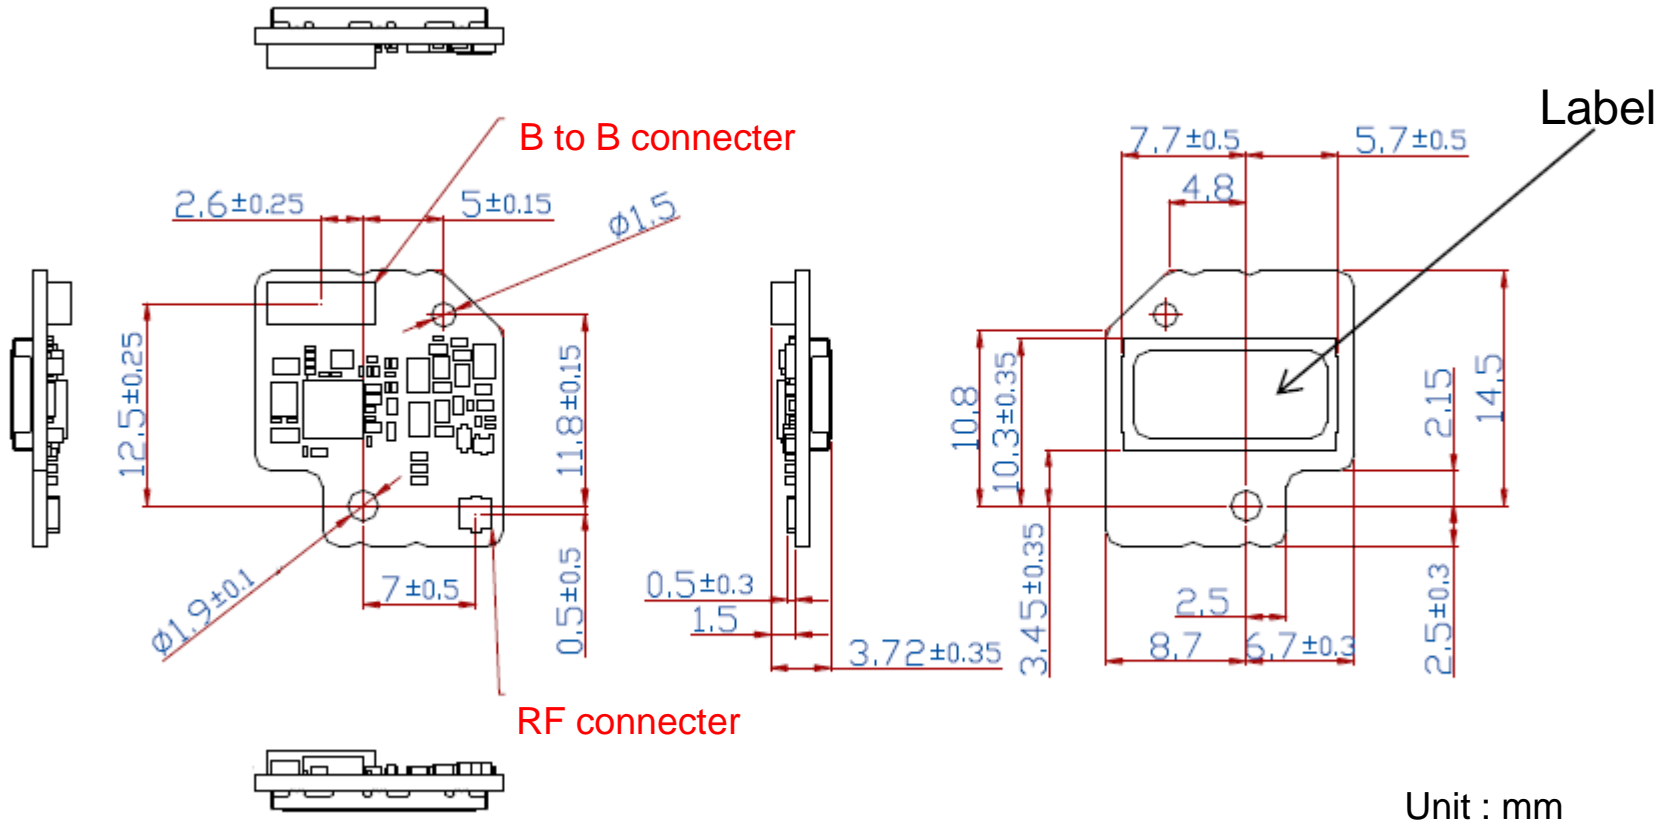

# Label design to FCC

FCC ID: VPYLBYR650

: Label size : 12 \* 5.2mm

Since there is no space which indicates FCC ID, FCC ID is indicated in a manual.

Since there is no space which indicates FCC ID, FCC ID is indicated in a manual.

# External view

Since there is no space which indicates FCC ID, FCC ID is indicated in a manual.