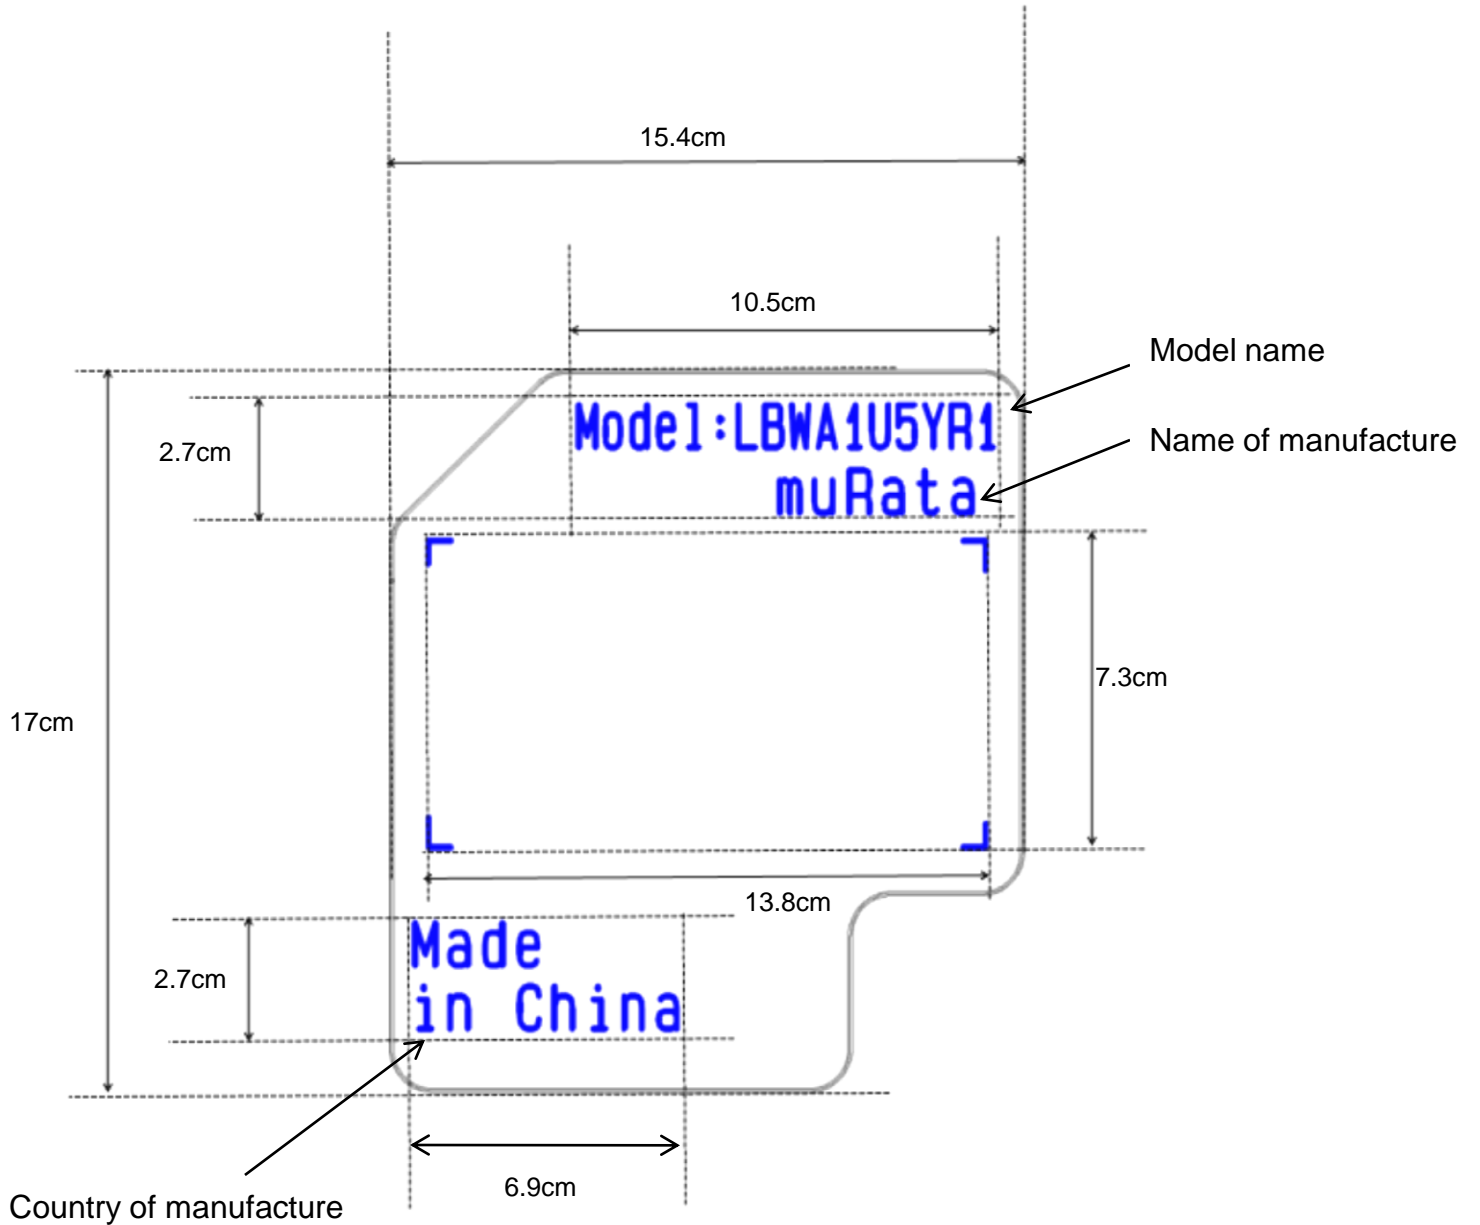

# Label design to FCC

FCC ID: VPYLBYR650

: Label size : 12 \* 5.2mm

Since there is no space which indicates FCC ID, FCC ID is indicated in a manual.

Since there is no space which indicates FCC ID, FCC ID is indicated in a manual.

# External view

Since there is no space which indicates FCC ID, FCC ID is indicated in a manual.