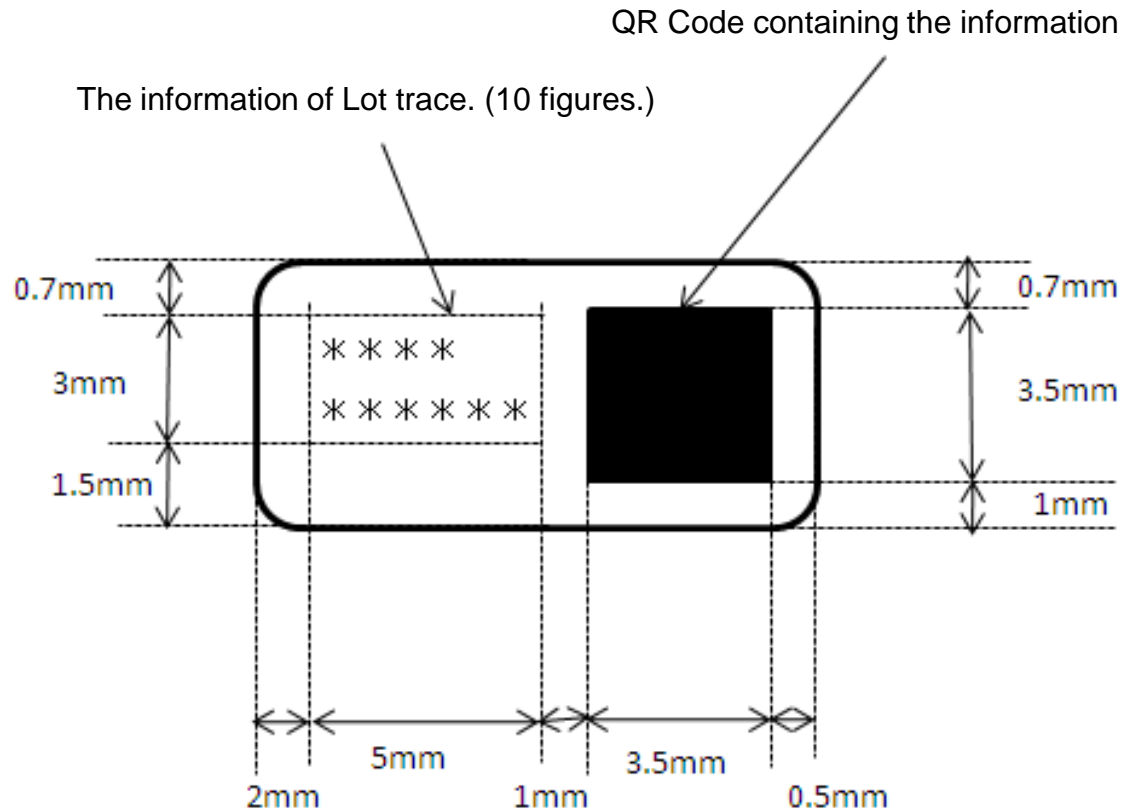

# Label design to FCC

FCC ID: VPYLBYR650

: Label size : 12 \* 5.2mm

Since there is no space which indicates FCC ID, FCC ID is indicated in a manual.

Since there is no space which indicates FCC ID, FCC ID is indicated in a manual.

# External view

Since there is no space which indicates FCC ID, FCC ID is indicated in a manual.