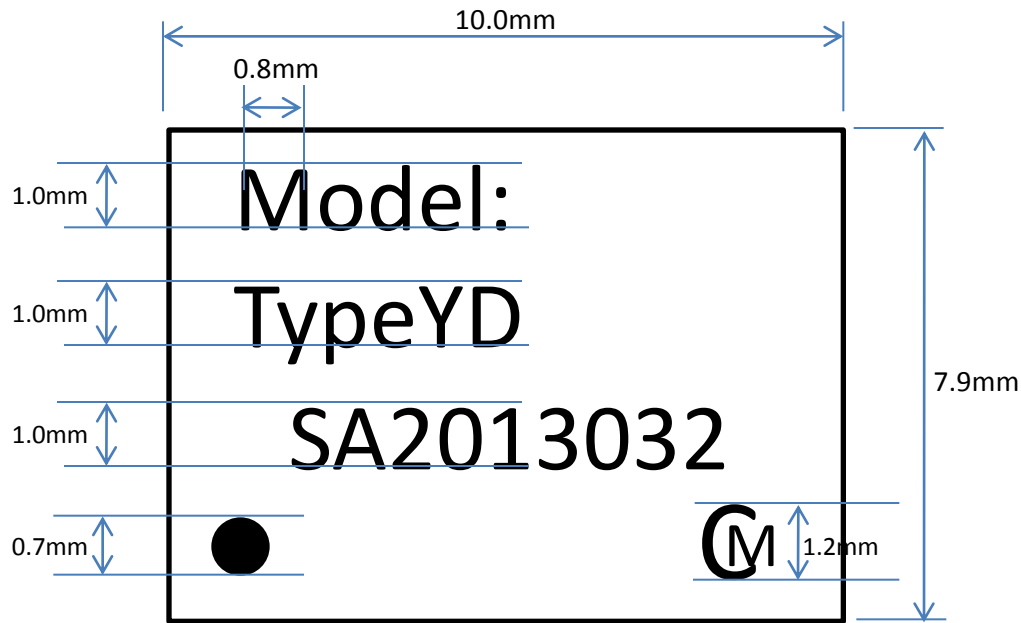

# Label Design to FCC

2014/1/17  
FCC ID:VPYLBVD

Since there is no space which indicates FCC ID, FCC ID is indicated in a manual.

 mark is murata Logo mark.  
Please accept a logo mark as a manufacturer name.

TypeYD	:	Product Name
SA2013032	:	The information of Lot trace
	:	Name of manufacture(muRata Logo mark)
	:	Direction display