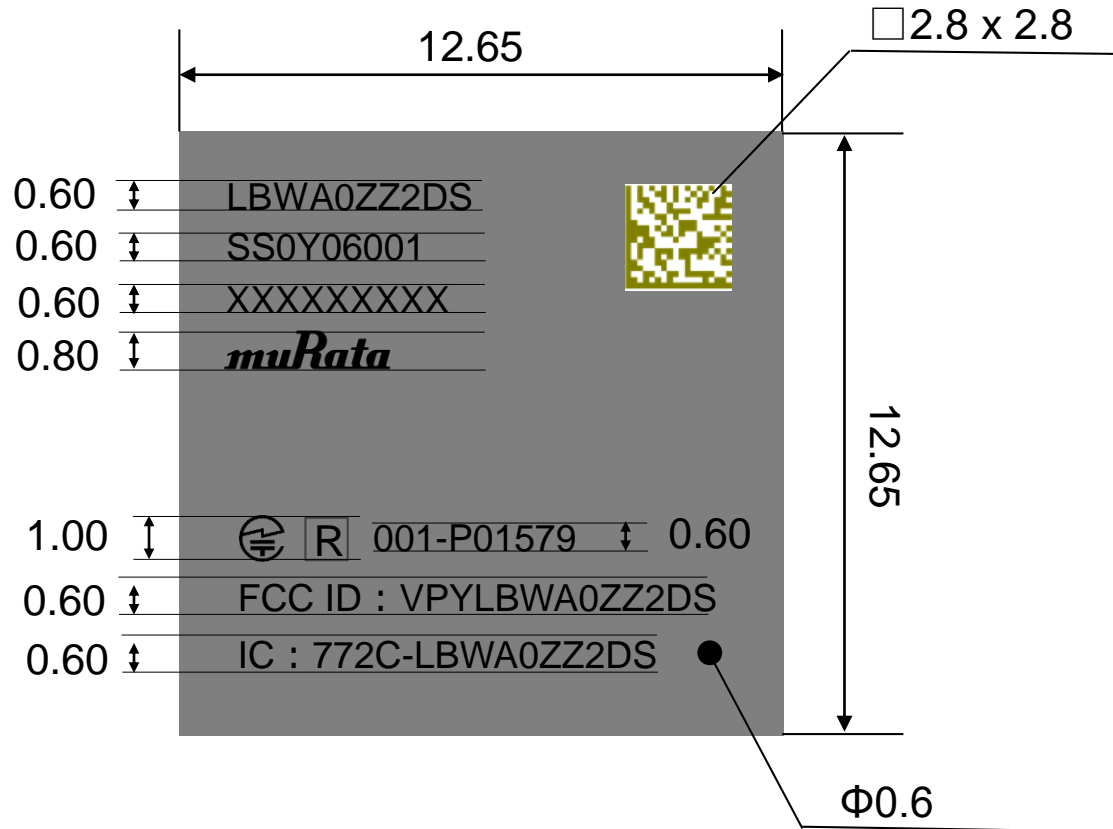

LBWA0ZZ2DS Label

	muRata logo
	2d Matrix code
LBEE5XV1XA	Model No
SSXXXXXXX	Inspection No
999999999	Serial No
	Direction Mark

LBWA0ZZ2DS Label

The photo on the left is a test sample and differ from the actual printed content.

The figure on the right shows the actual print contents.

Print on the top of the metal case of the module as shown in the photo on the left.