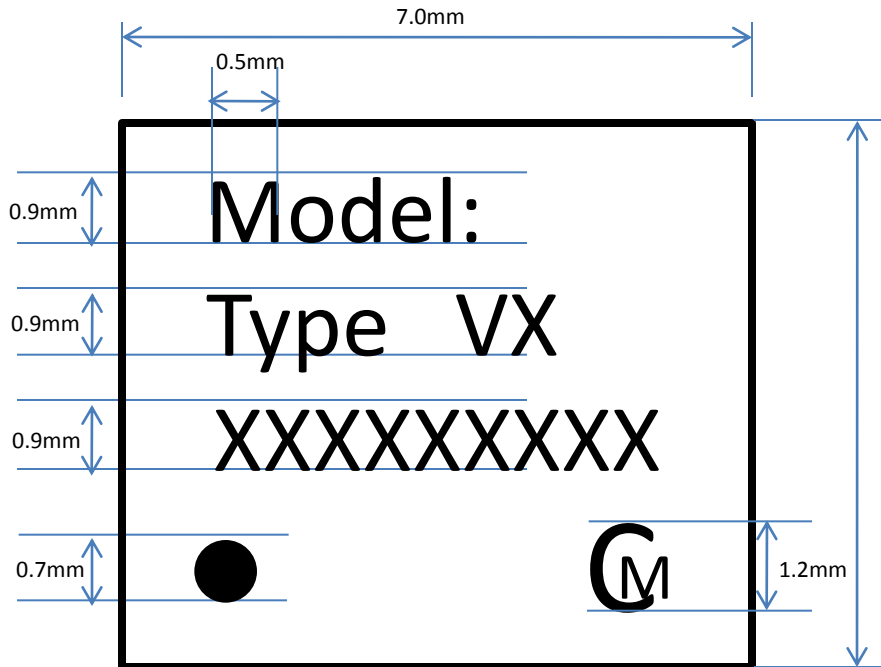

# Label Design to FCC

Since there is no space which indicates FCC ID, FCC ID is indicated in a manual.

 mark is murata Logo mark.  
Please accept a logo mark as a manufacturer name.

Type VX	: Product Name
XXXXXXXXXX	: The information of Lot trace
	: Name of manufacture(muRataLogomark)
	: Direction display