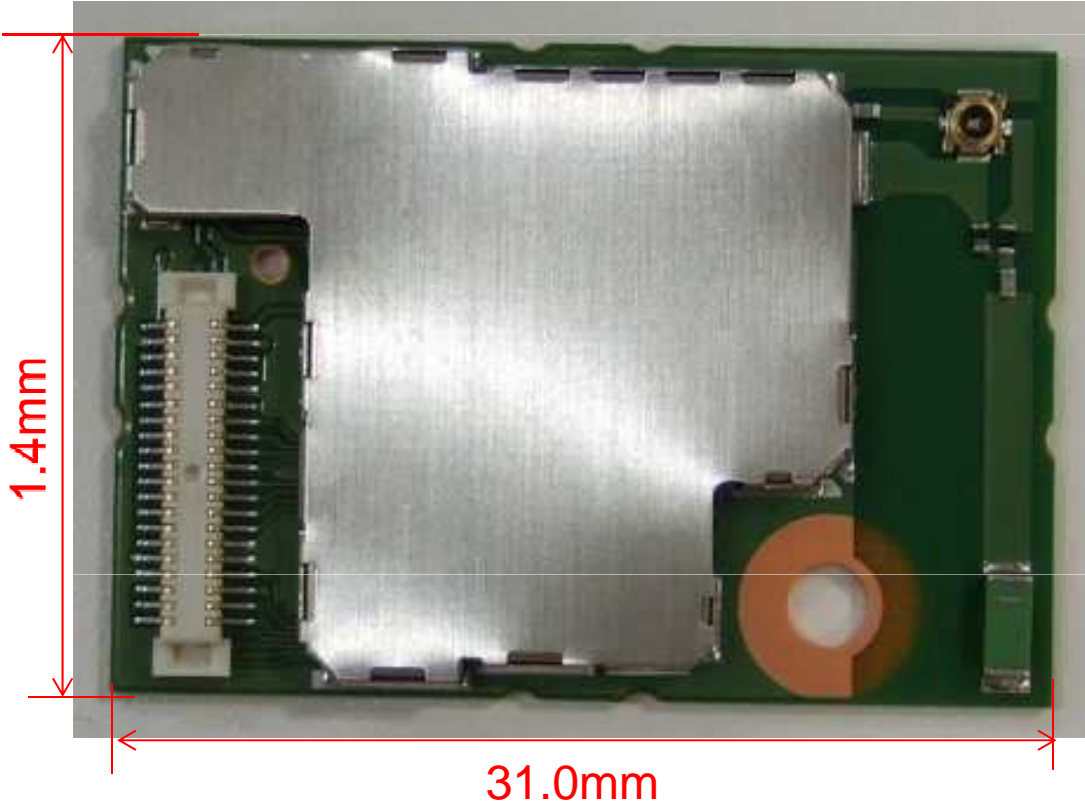

LBWA1ZZSNE-460 External photos

Height 2.7mm
Weight 2.5g

Module(Top)

LBWA1ZZSNE-460 External photos

Module(Back)

LBWA1ZZSNE-460 External photos

Module(Top--- Bird's-eyes view)

LBWA1ZZSNE-460 External photos