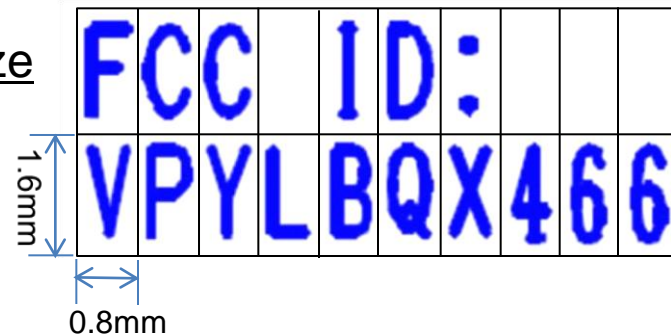

Position in which seal is put.
 ↙ Murata Management Code.

Font Size

Because of the product space, it becomes difficult to read the FCC ID made of the small font.
 To make it legibly, we made it to this design.
 Accurate FCC ID information is described to the user's manual.