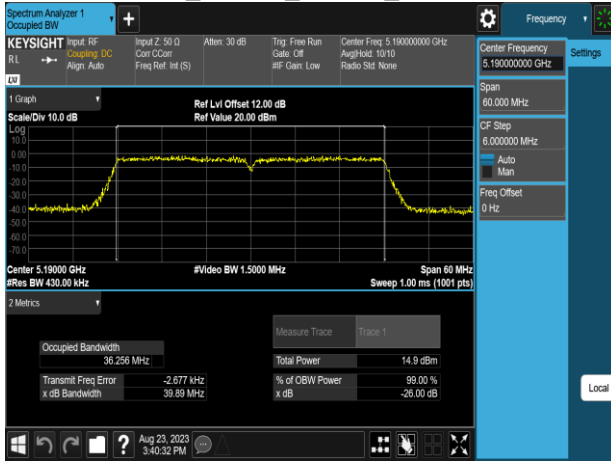

802.11n\_20MHz\_Chain0\_5700MHz

802.11n\_20MHz\_Chain0\_5720MHz

802.11n\_20MHz\_Chain0\_5745MHz

802.11n\_20MHz\_Chain0\_5785MHz

802.11n\_20MHz\_Chain0\_5825MHz

802.11n\_40MHz\_Chain0\_5190MHz

802.11n\_40MHz\_Chain0\_5310MHz