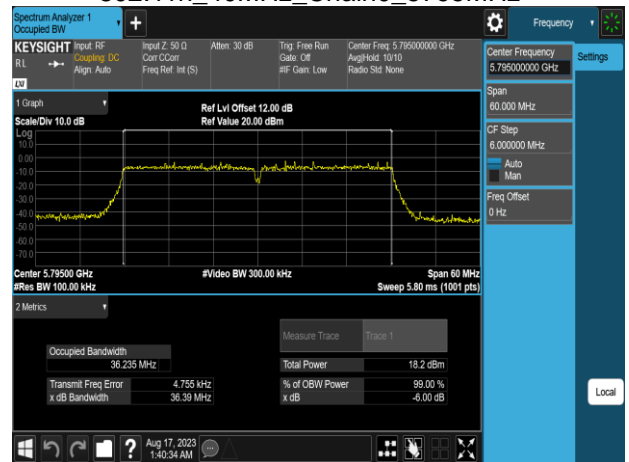

802.11n_40MHz_Chain0_5795MHz