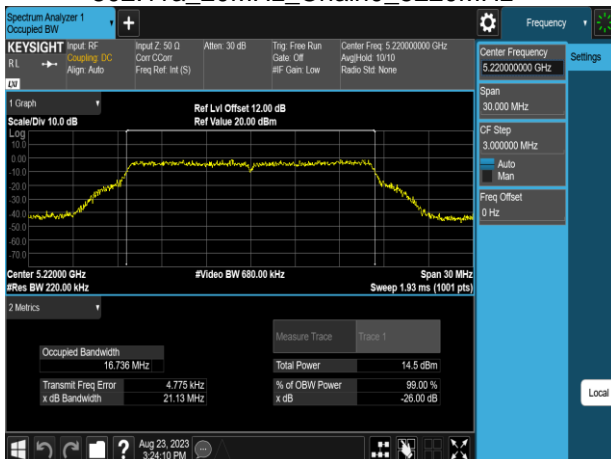

## Test Data

802.11a\_20MHz\_Chain0\_5180MHz

802.11a\_20MHz\_Chain0\_5260MHz

802.11a\_20MHz\_Chain0\_5220MHz

802.11a\_20MHz\_Chain0\_5300MHz

802.11a\_20MHz\_Chain0\_5240MHz

802.11a\_20MHz\_Chain0\_5320MHz

802.11a\_20MHz\_Chain0\_5500MHz