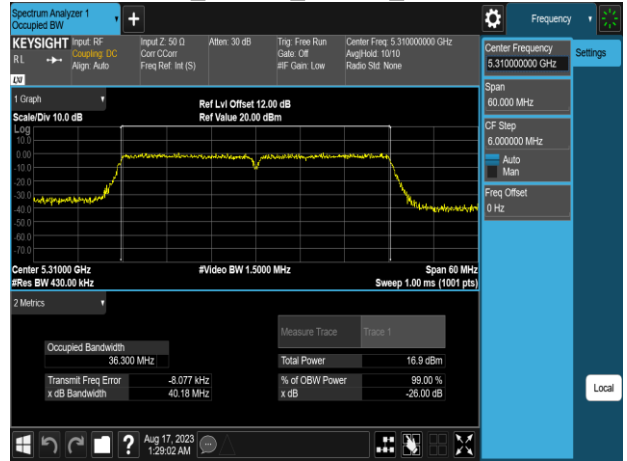

802.11n\_20MHz\_Chain0\_5700MHz

802.11n\_20MHz\_Chain0\_5720MHz

802.11n\_20MHz\_Chain0\_5745MHz

802.11n\_20MHz\_Chain0\_5785MHz

802.11n\_20MHz\_Chain0\_5825MHz

802.11n\_40MHz\_Chain0\_5190MHz

802.11n\_40MHz\_Chain0\_5310MHz