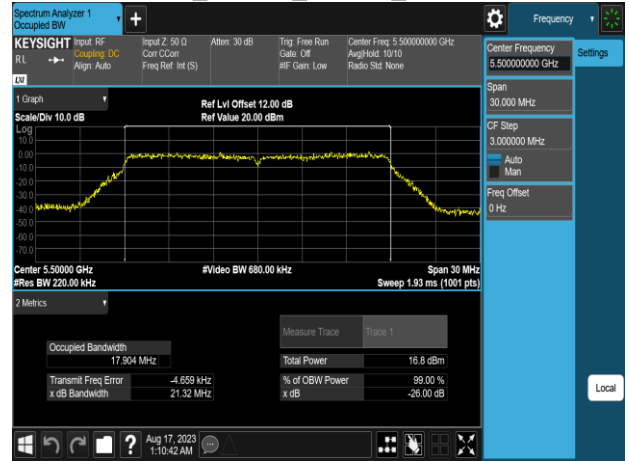

802.11a\_20MHz\_Chain0\_5825MHz

802.11n\_20MHz\_Chain0\_5240MHz

802.11n\_20MHz\_Chain0\_5260MHz

802.11n\_20MHz\_Chain0\_5500MHz

802.11n\_20MHz\_Chain0\_5300MHz

802.11n\_20MHz\_Chain0\_5580MHz

802.11n\_20MHz\_Chain0\_5320MHz