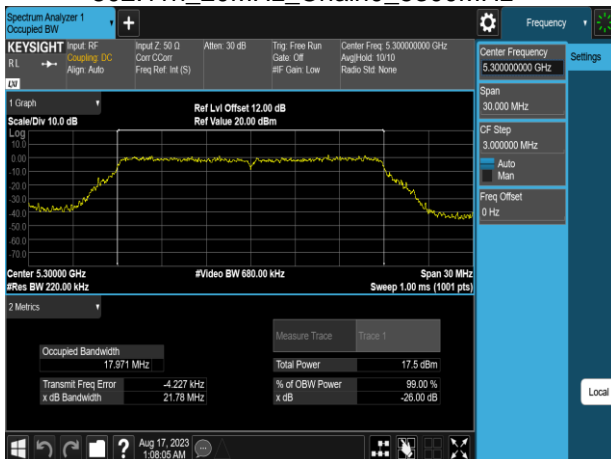

802.11a\_20MHz\_Chain0\_5785MHz

802.11n\_20MHz\_Chain0\_5220MHz

802.11a\_20MHz\_Chain0\_5825MHz

802.11n\_20MHz\_Chain0\_5240MHz

802.11n\_20MHz\_Chain0\_5260MHz

802.11n\_20MHz\_Chain0\_5500MHz

802.11n\_20MHz\_Chain0\_5300MHz