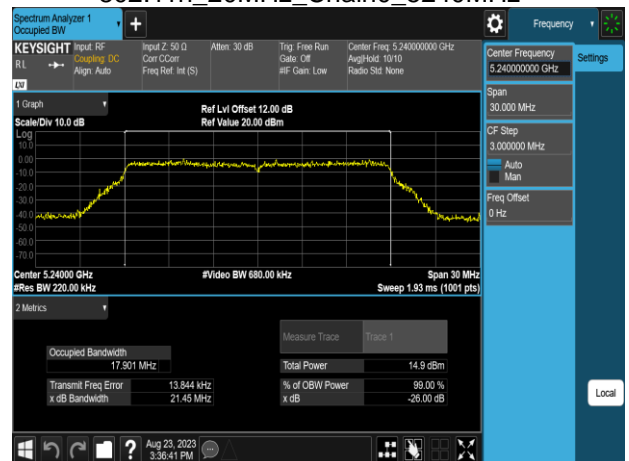

802.11n_20MHz_Chain0_5240MHz