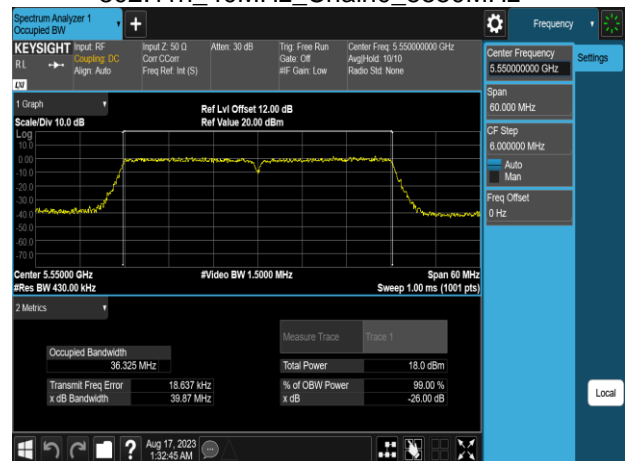

802.11n\_40MHz\_Chain0\_5190MHz

802.11n\_40MHz\_Chain0\_5310MHz

802.11n\_40MHz\_Chain0\_5230MHz

802.11n\_40MHz\_Chain0\_5510MHz

802.11n\_40MHz\_Chain0\_5270MHz

802.11n\_40MHz\_Chain0\_5550MHz

802.11n\_40MHz\_Chain0\_5670MHz