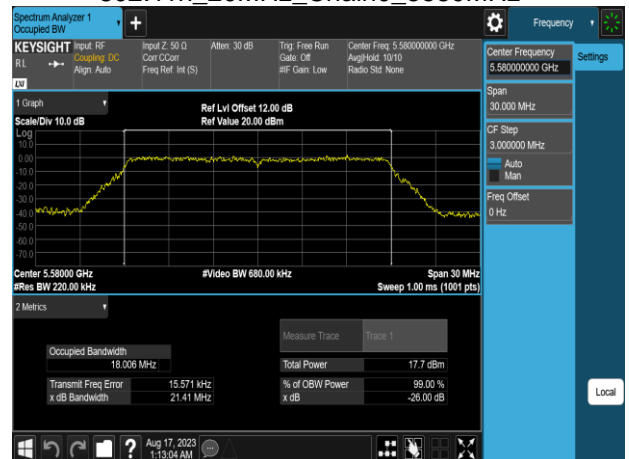

802.11n_20MHz_Chain0_5700MHz