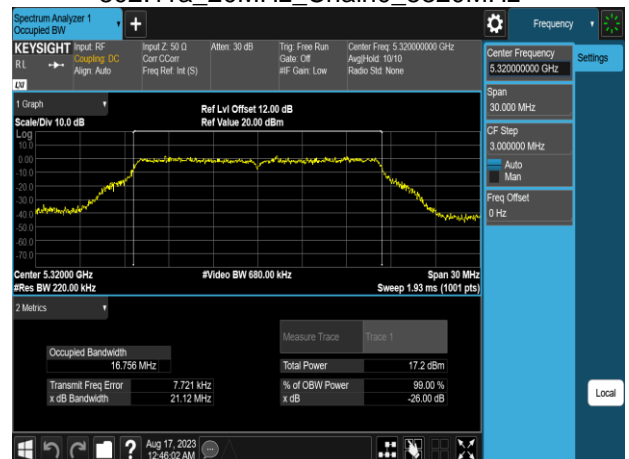

## Test Data

802.11a\_20MHz\_Chain0\_5180MHz

802.11a\_20MHz\_Chain0\_5260MHz

802.11a\_20MHz\_Chain0\_5220MHz

802.11a\_20MHz\_Chain0\_5300MHz

802.11a\_20MHz\_Chain0\_5240MHz

802.11a\_20MHz\_Chain0\_5320MHz

802.11a\_20MHz\_Chain0\_5500MHz