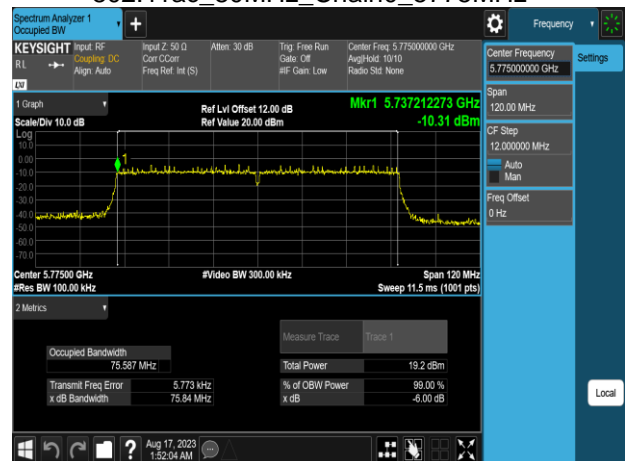

802.11ac_80MHz_Chain0_5775MHz