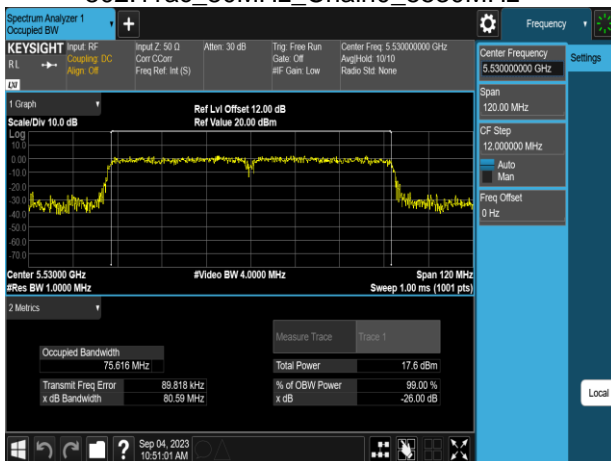

802.11ac_80MHz_Chain0_5530MHz