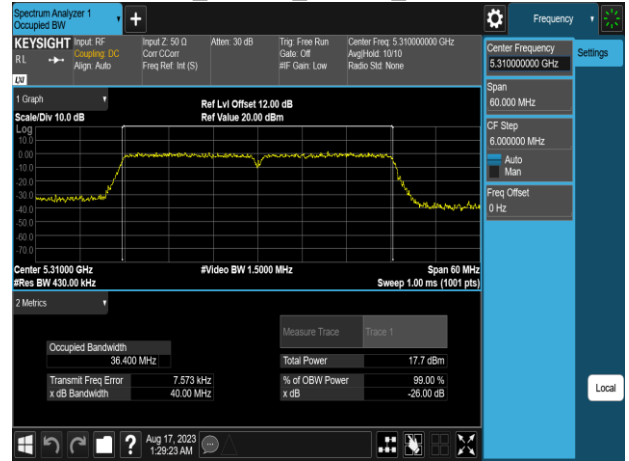

802.11n\_40MHz\_Chain0\_5190MHz

802.11n\_40MHz\_Chain0\_5310MHz

802.11n\_40MHz\_Chain0\_5230MHz

802.11n\_40MHz\_Chain0\_5510MHz

802.11n\_40MHz\_Chain0\_5270MHz

802.11n\_40MHz\_Chain0\_5550MHz

802.11n\_40MHz\_Chain0\_5670MHz