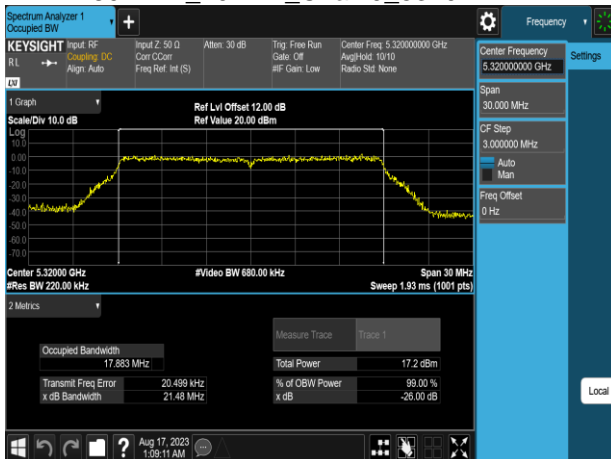

802.11a\_20MHz\_Chain0\_5825MHz

802.11n\_20MHz\_Chain0\_5240MHz

802.11n\_20MHz\_Chain0\_5260MHz

802.11n\_20MHz\_Chain0\_5500MHz

802.11n\_20MHz\_Chain0\_5300MHz

802.11n\_20MHz\_Chain0\_5580MHz

802.11n\_20MHz\_Chain0\_5320MHz