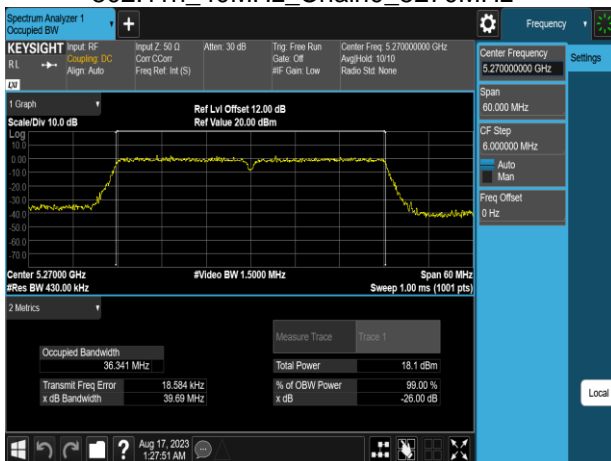

802.11n\_40MHz\_Chain0\_5190MHz

802.11n\_40MHz\_Chain0\_5310MHz

802.11n\_40MHz\_Chain0\_5230MHz

802.11n\_40MHz\_Chain0\_5510MHz

802.11n\_40MHz\_Chain0\_5270MHz

802.11n\_40MHz\_Chain0\_5550MHz

802.11n\_40MHz\_Chain0\_5670MHz