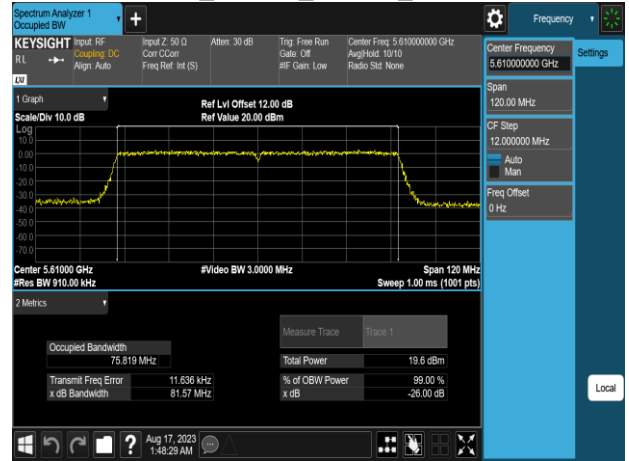

802.11n\_40MHz\_Chain0\_5755MHz

802.11n\_40MHz\_Chain0\_5710MHz

802.11n\_40MHz\_Chain0\_5795MHz

802.11ac\_80MHz\_Chain0\_5210MHz

802.11ac\_80MHz\_Chain0\_5610MHz

802.11ac\_80MHz\_Chain0\_5290MHz

802.11ac\_80MHz\_Chain0\_5690MHz