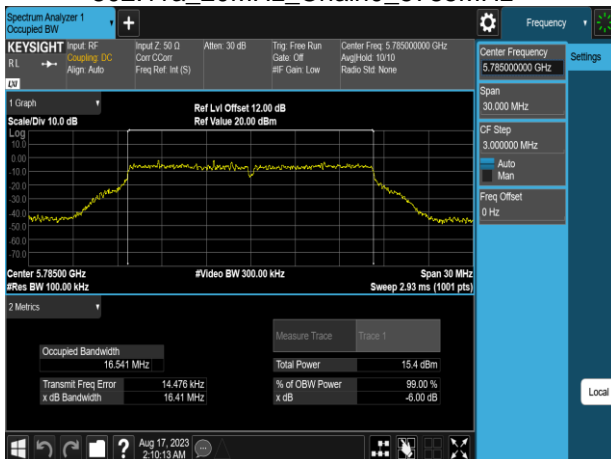

802.11a_20MHz_Chain0_5825MHz