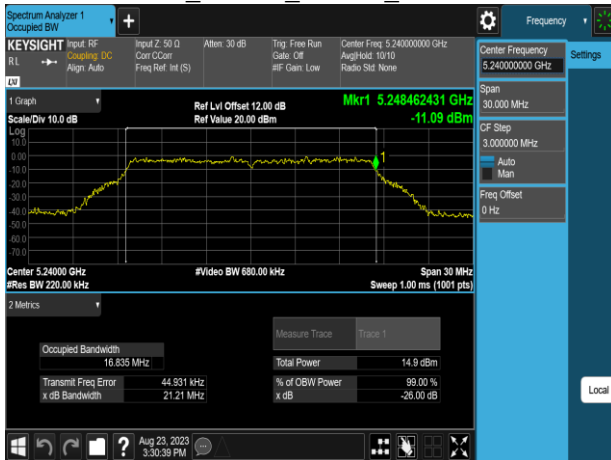

802.11a_20MHz_Chain0_5500MHz

802.11a_20MHz_Chain0_5240MHz