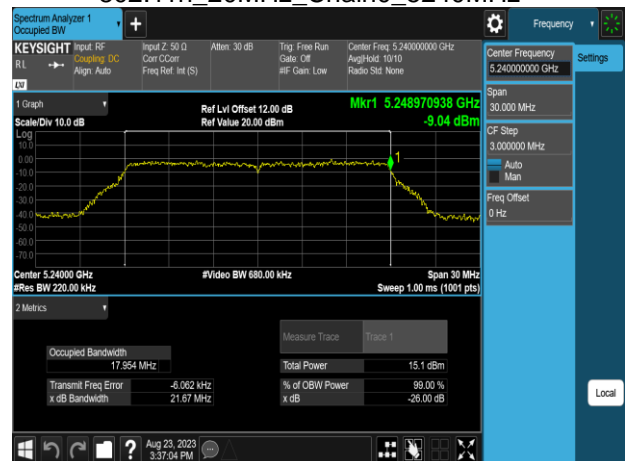

802.11a\_20MHz\_Chain0\_5785MHz

802.11n\_20MHz\_Chain0\_5220MHz

802.11a\_20MHz\_Chain0\_5825MHz

802.11n\_20MHz\_Chain0\_5240MHz

802.11n\_20MHz\_Chain0\_5260MHz

802.11n\_20MHz\_Chain0\_5500MHz

802.11n\_20MHz\_Chain0\_5300MHz