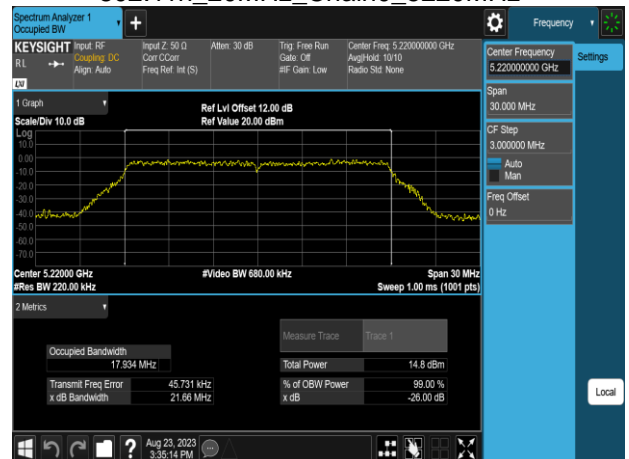

802.11n_20MHz_Chain0_5240MHz