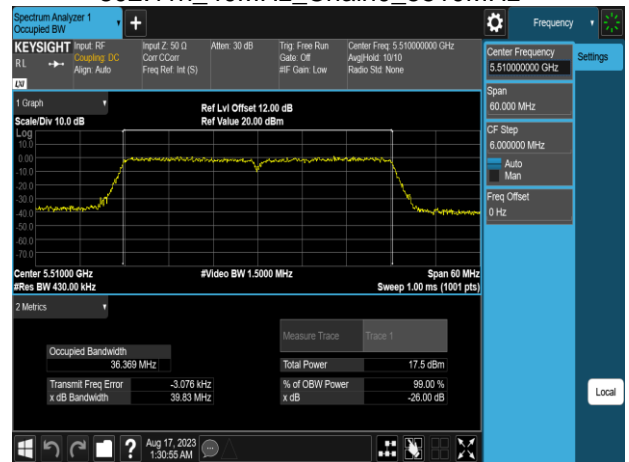

802.11n\_40MHz\_Chain0\_5190MHz

802.11n\_40MHz\_Chain0\_5310MHz

802.11n\_40MHz\_Chain0\_5230MHz

802.11n\_40MHz\_Chain0\_5510MHz

802.11n\_40MHz\_Chain0\_5270MHz

802.11n\_40MHz\_Chain0\_5550MHz

802.11n\_40MHz\_Chain0\_5670MHz