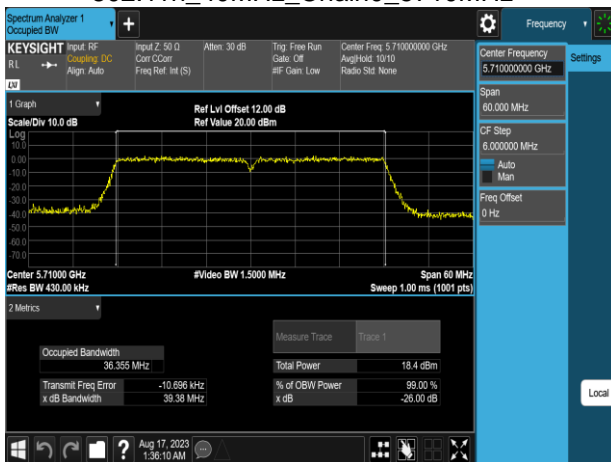

802.11n\_40MHz\_Chain0\_5230MHz

802.11n\_40MHz\_Chain0\_5510MHz

802.11n\_40MHz\_Chain0\_5270MHz

802.11n\_40MHz\_Chain0\_5550MHz

802.11n\_40MHz\_Chain0\_5670MHz

802.11n\_40MHz\_Chain0\_5755MHz

802.11n\_40MHz\_Chain0\_5710MHz