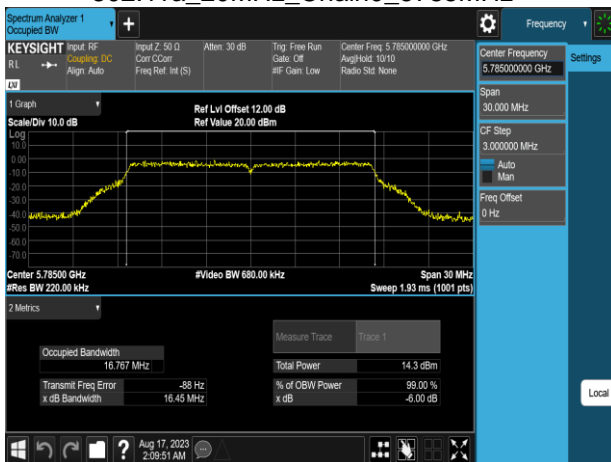

802.11a\_20MHz\_Chain0\_5720MHz

802.11a\_20MHz\_Chain0\_5580MHz

802.11a\_20MHz\_Chain0\_5700MHz

802.11a\_20MHz\_Chain0\_5745MHz

802.11n\_20MHz\_Chain0\_5180MHz

802.11a\_20MHz\_Chain0\_5785MHz

802.11n\_20MHz\_Chain0\_5220MHz