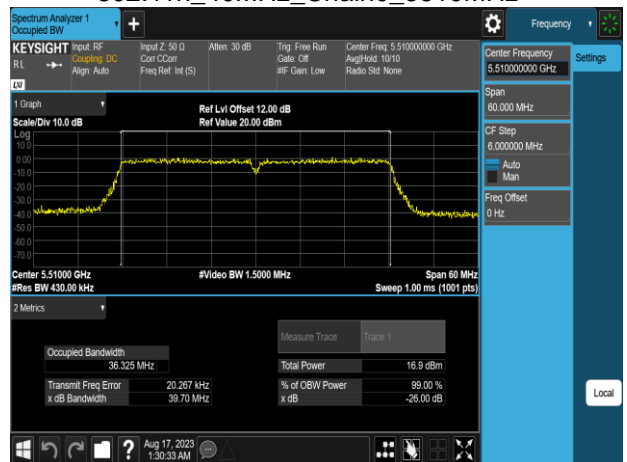

802.11n_40MHz_Chain0_5510MHz