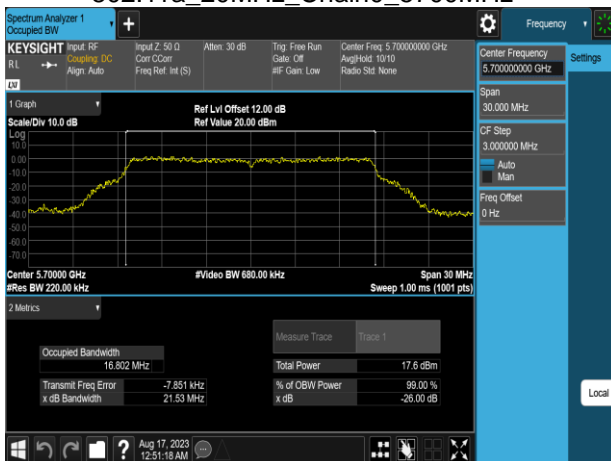

## 802.11a\_20MHz\_Chain0\_5240MHz

## 802.11a\_20MHz\_Chain0\_5320MHz

802.11a\_20MHz\_Chain0\_5500MHz

802.11a\_20MHz\_Chain0\_5720MHz

802.11a\_20MHz\_Chain0\_5580MHz

802.11a\_20MHz\_Chain0\_5700MHz

802.11a\_20MHz\_Chain0\_5745MHz

802.11n\_20MHz\_Chain0\_5180MHz