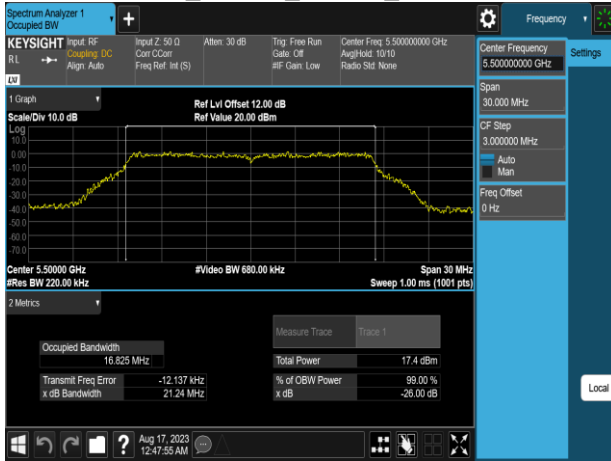

802.11a_20MHz_Chain0_5580MHz