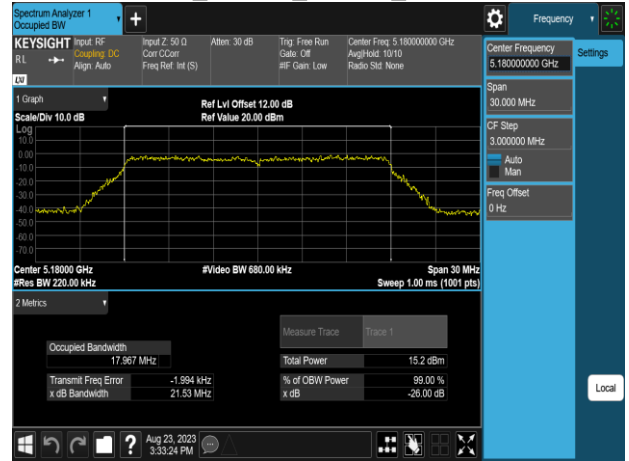

## 802.11a\_20MHz\_Chain0\_5320MHz

802.11a\_20MHz\_Chain0\_5500MHz

802.11a\_20MHz\_Chain0\_5720MHz

802.11a\_20MHz\_Chain0\_5580MHz

802.11a\_20MHz\_Chain0\_5700MHz

802.11a\_20MHz\_Chain0\_5745MHz

802.11n\_20MHz\_Chain0\_5180MHz