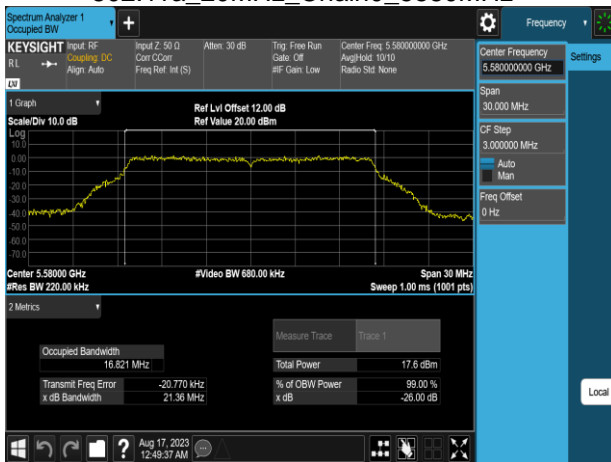

## 802.11a\_20MHz\_Chain0\_5240MHz

## 802.11a\_20MHz\_Chain0\_5320MHz

802.11a\_20MHz\_Chain0\_5500MHz

802.11a\_20MHz\_Chain0\_5720MHz

802.11a\_20MHz\_Chain0\_5580MHz

802.11a\_20MHz\_Chain0\_5700MHz

802.11a\_20MHz\_Chain0\_5745MHz

802.11n\_20MHz\_Chain0\_5180MHz