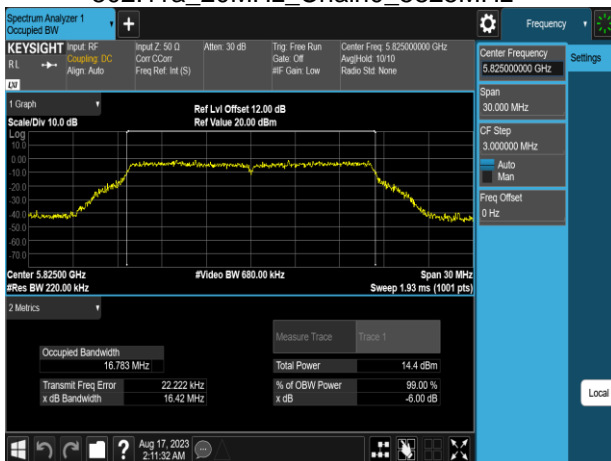

802.11a_20MHz_Chain0_5825MHz