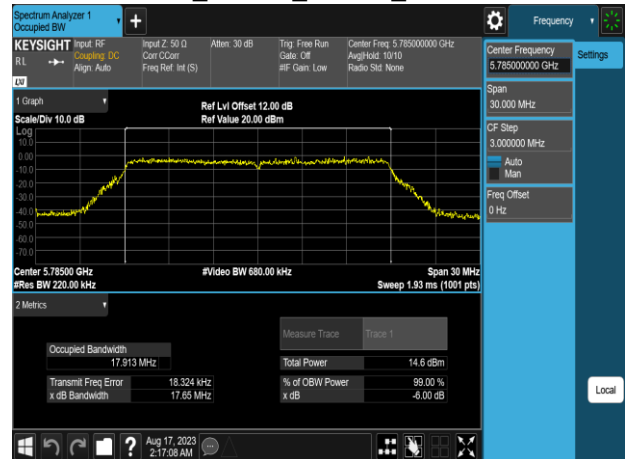

802.11n\_20MHz\_Chain0\_5700MHz

802.11n\_20MHz\_Chain0\_5720MHz

802.11n\_20MHz\_Chain0\_5745MHz

802.11n\_20MHz\_Chain0\_5785MHz

802.11n\_20MHz\_Chain0\_5825MHz

802.11n\_40MHz\_Chain0\_5190MHz

802.11n\_40MHz\_Chain0\_5310MHz