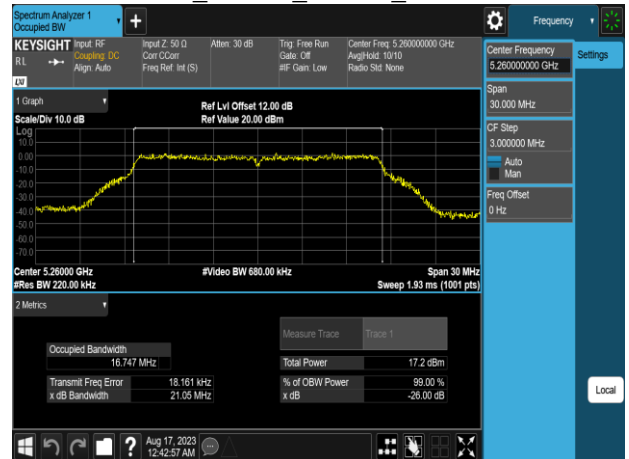

802.11a_20MHz_Chain0_5260MHz