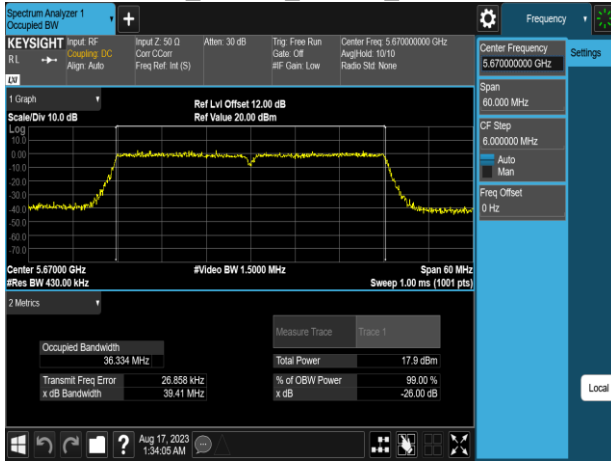

802.11n\_40MHz\_Chain0\_5230MHz

802.11n\_40MHz\_Chain0\_5510MHz

802.11n\_40MHz\_Chain0\_5270MHz

802.11n\_40MHz\_Chain0\_5550MHz

802.11n\_40MHz\_Chain0\_5670MHz

802.11n\_40MHz\_Chain0\_5755MHz

802.11n\_40MHz\_Chain0\_5710MHz