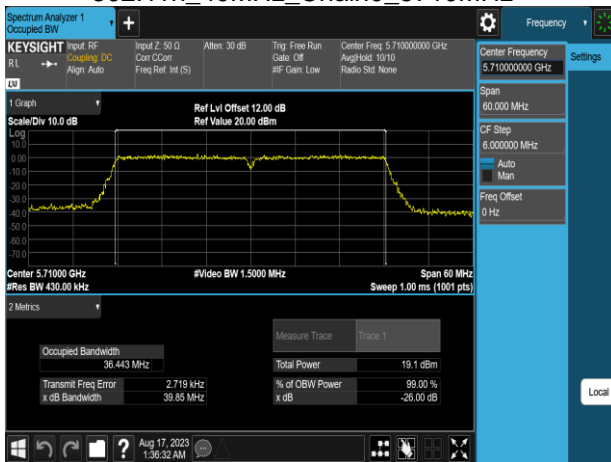

802.11n_40MHz_Chain0_5710MHz