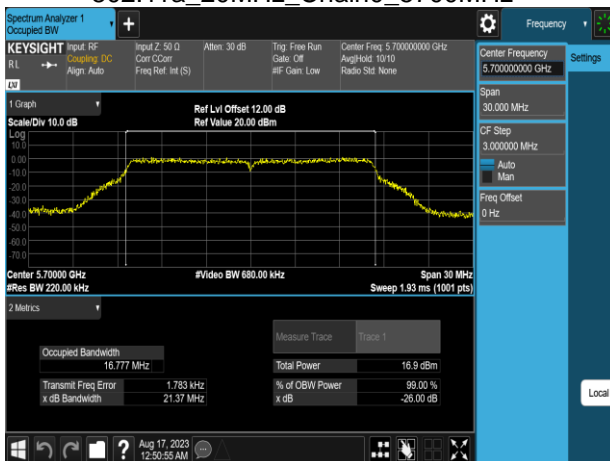

802.11a_20MHz_Chain0_5700MHz