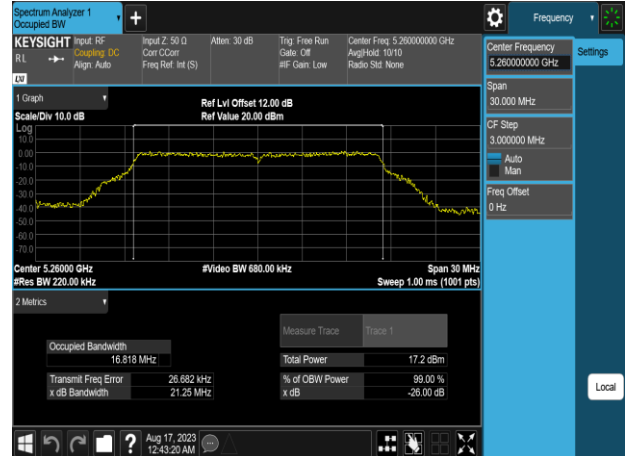

802.11a_20MHz_Chain0_5260MHz