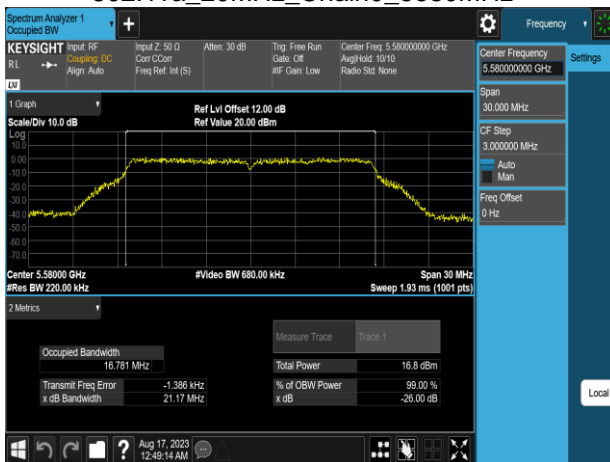

802.11a_20MHz_Chain0_5580MHz