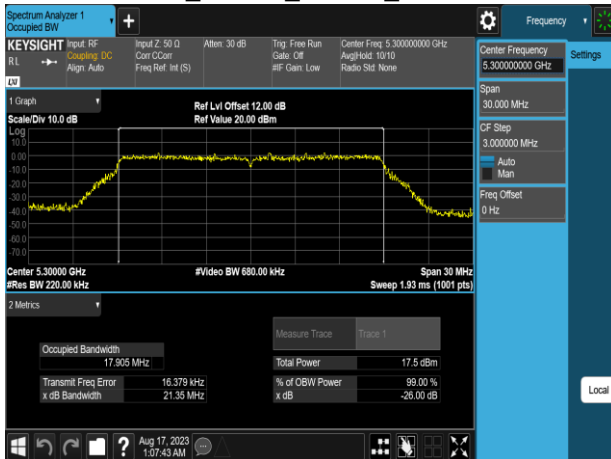

802.11a\_20MHz\_Chain0\_5825MHz

802.11n\_20MHz\_Chain0\_5240MHz

802.11n\_20MHz\_Chain0\_5260MHz

802.11n\_20MHz\_Chain0\_5500MHz

802.11n\_20MHz\_Chain0\_5300MHz

802.11n\_20MHz\_Chain0\_5580MHz

802.11n\_20MHz\_Chain0\_5320MHz