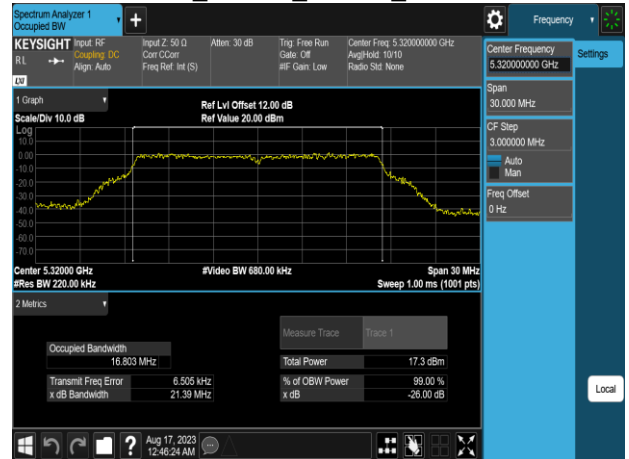

802.11a_20MHz_Chain0_5720MHz

802.11a_20MHz_Chain0_5320MHz