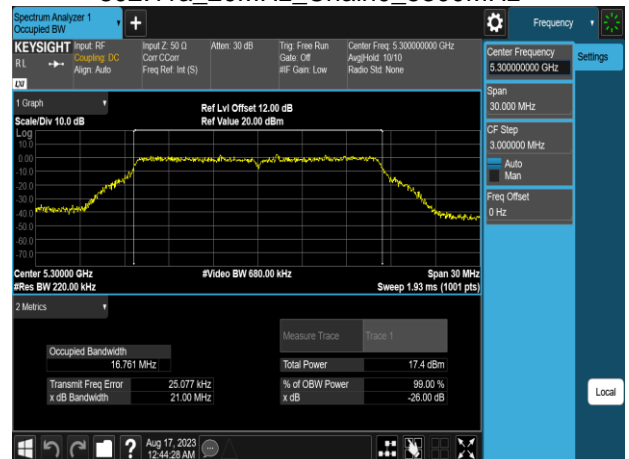

## Test Data

802.11a\_20MHz\_Chain0\_5180MHz

802.11a\_20MHz\_Chain0\_5260MHz

802.11a\_20MHz\_Chain0\_5220MHz

802.11a\_20MHz\_Chain0\_5300MHz

802.11a\_20MHz\_Chain0\_5240MHz

802.11a\_20MHz\_Chain0\_5320MHz

802.11a\_20MHz\_Chain0\_5500MHz