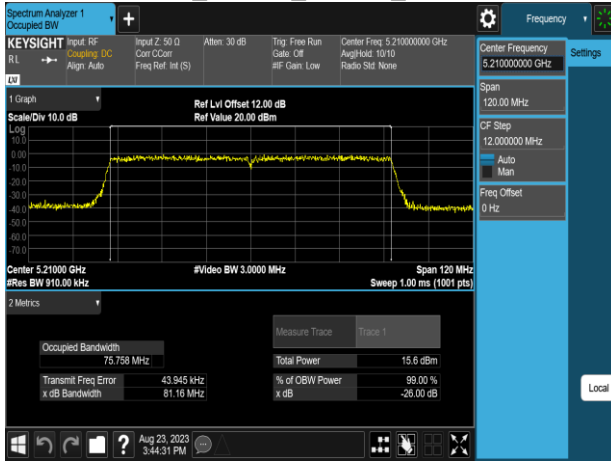

802.11ac_80MHz_Chain0_5210MHz