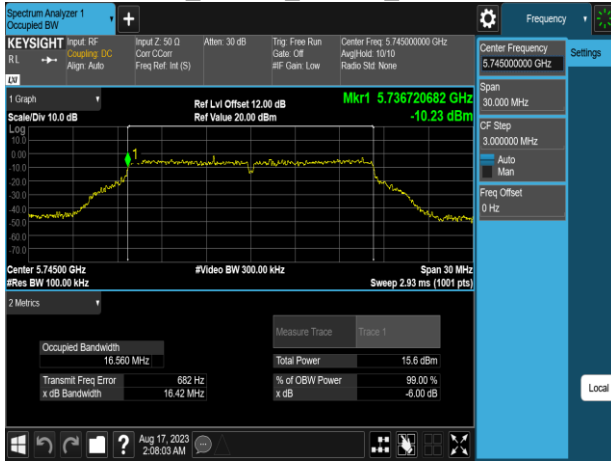

## 802.11a\_20MHz\_Chain0\_5240MHz

## 802.11a\_20MHz\_Chain0\_5320MHz

802.11a\_20MHz\_Chain0\_5500MHz

802.11a\_20MHz\_Chain0\_5720MHz

802.11a\_20MHz\_Chain0\_5580MHz

802.11a\_20MHz\_Chain0\_5700MHz

802.11a\_20MHz\_Chain0\_5745MHz

802.11n\_20MHz\_Chain0\_5180MHz