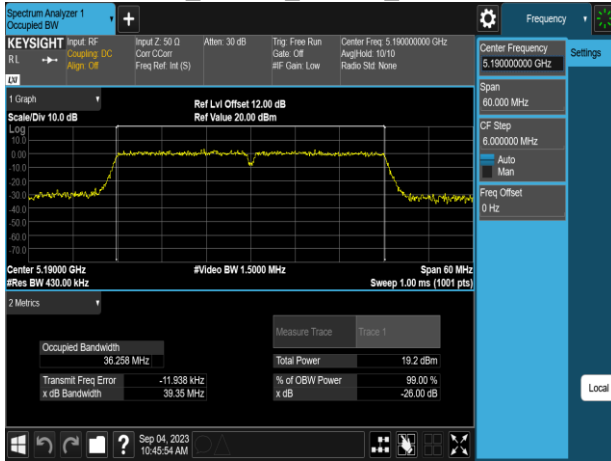

802.11n\_40MHz\_Chain0\_5190MHz

802.11n\_40MHz\_Chain0\_5310MHz

802.11n\_40MHz\_Chain0\_5230MHz

802.11n\_40MHz\_Chain0\_5510MHz

802.11n\_40MHz\_Chain0\_5270MHz

802.11n\_40MHz\_Chain0\_5550MHz

802.11n\_40MHz\_Chain0\_5670MHz