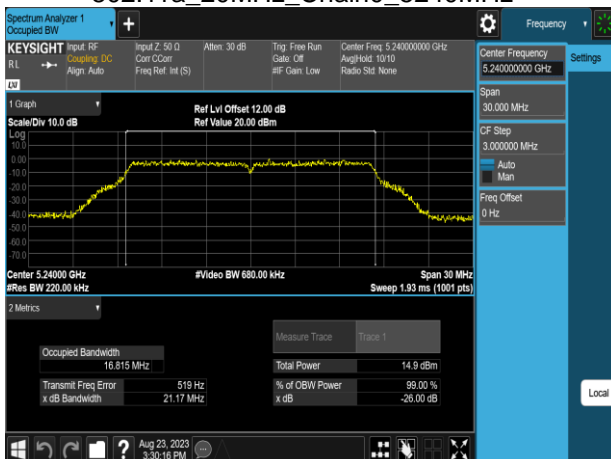

## Test Data

802.11a\_20MHz\_Chain0\_5180MHz

802.11a\_20MHz\_Chain0\_5260MHz

802.11a\_20MHz\_Chain0\_5220MHz

802.11a\_20MHz\_Chain0\_5300MHz

802.11a\_20MHz\_Chain0\_5240MHz

802.11a\_20MHz\_Chain0\_5320MHz

802.11a\_20MHz\_Chain0\_5500MHz