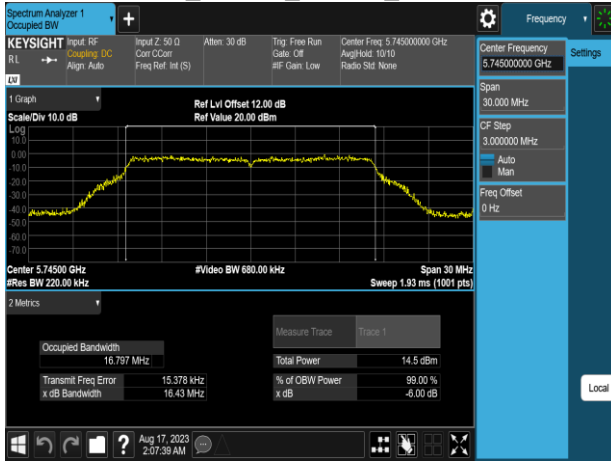

802.11a\_20MHz\_Chain0\_5720MHz

802.11a\_20MHz\_Chain0\_5580MHz

802.11a\_20MHz\_Chain0\_5700MHz

802.11a\_20MHz\_Chain0\_5745MHz

802.11n\_20MHz\_Chain0\_5180MHz

802.11a\_20MHz\_Chain0\_5785MHz

802.11n\_20MHz\_Chain0\_5220MHz