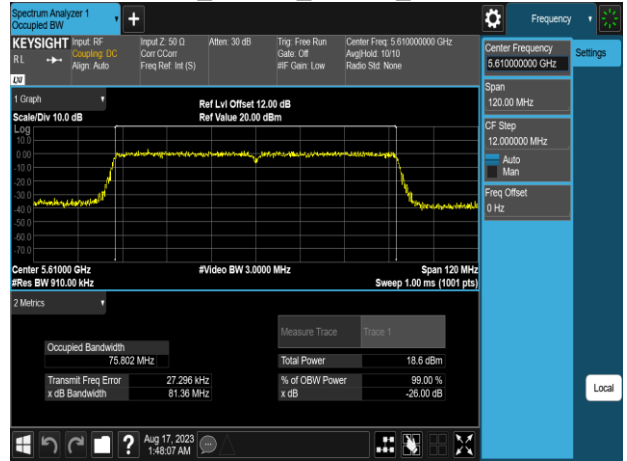

802.11ac_80MHz_Chain0_5610MHz