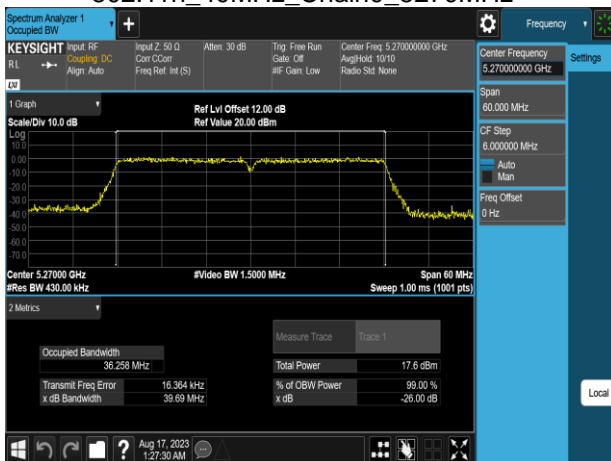

802.11n_40MHz_Chain0_5270MHz