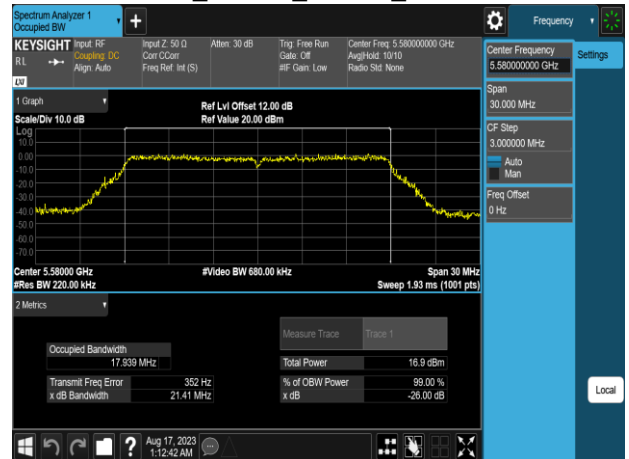

802.11a\_20MHz\_Chain0\_5825MHz

802.11n\_20MHz\_Chain0\_5240MHz

802.11n\_20MHz\_Chain0\_5260MHz

802.11n\_20MHz\_Chain0\_5500MHz

802.11n\_20MHz\_Chain0\_5300MHz

802.11n\_20MHz\_Chain0\_5580MHz

802.11n\_20MHz\_Chain0\_5320MHz