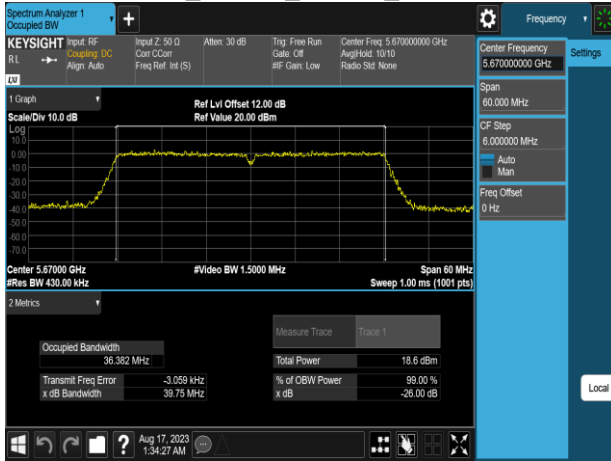

802.11n\_40MHz\_Chain0\_5190MHz

802.11n\_40MHz\_Chain0\_5310MHz

802.11n\_40MHz\_Chain0\_5230MHz

802.11n\_40MHz\_Chain0\_5510MHz

802.11n\_40MHz\_Chain0\_5270MHz

802.11n\_40MHz\_Chain0\_5550MHz

802.11n\_40MHz\_Chain0\_5670MHz