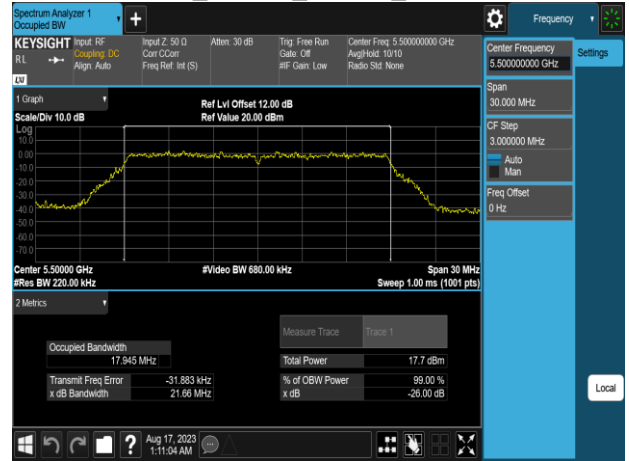

802.11a\_20MHz\_Chain0\_5785MHz

802.11n\_20MHz\_Chain0\_5220MHz

802.11a\_20MHz\_Chain0\_5825MHz

802.11n\_20MHz\_Chain0\_5240MHz

802.11n\_20MHz\_Chain0\_5260MHz

802.11n\_20MHz\_Chain0\_5500MHz

802.11n\_20MHz\_Chain0\_5300MHz