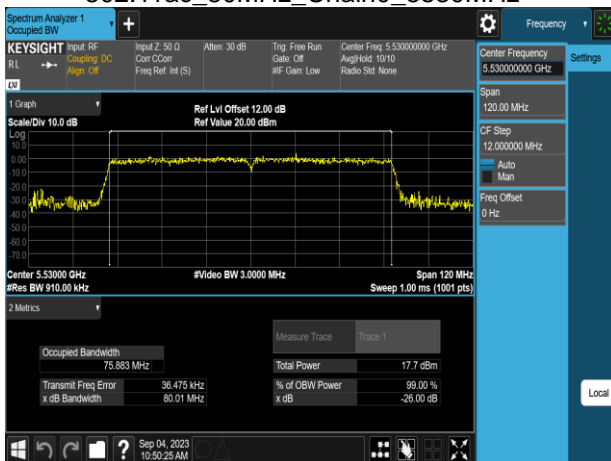

802.11n\_40MHz\_Chain0\_5795MHz

802.11ac\_80MHz\_Chain0\_5210MHz

802.11ac\_80MHz\_Chain0\_5610MHz

802.11ac\_80MHz\_Chain0\_5290MHz

802.11ac\_80MHz\_Chain0\_5690MHz

802.11ac\_80MHz\_Chain0\_5530MHz

802.11ac\_80MHz\_Chain0\_5775MHz