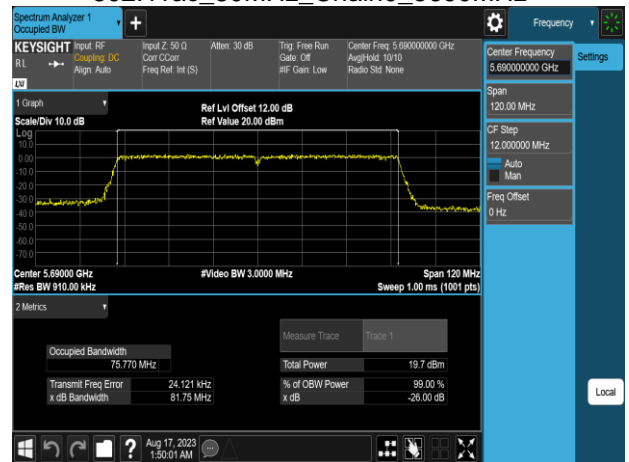

802.11n\_40MHz\_Chain0\_5755MHz

802.11n\_40MHz\_Chain0\_5710MHz

802.11n\_40MHz\_Chain0\_5795MHz

802.11ac\_80MHz\_Chain0\_5210MHz

802.11ac\_80MHz\_Chain0\_5610MHz

802.11ac\_80MHz\_Chain0\_5290MHz

802.11ac\_80MHz\_Chain0\_5690MHz