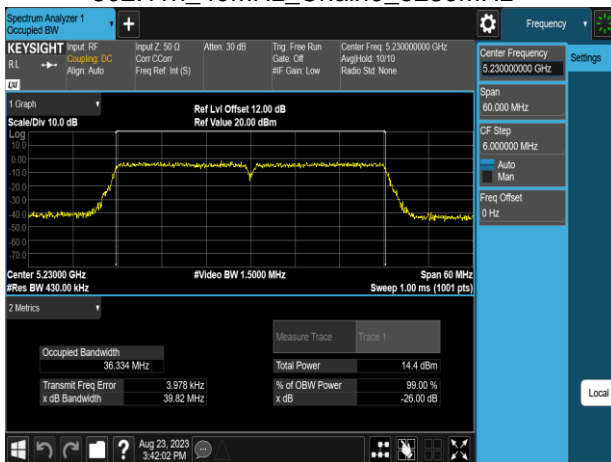

802.11n_40MHz_Chain0_5230MHz