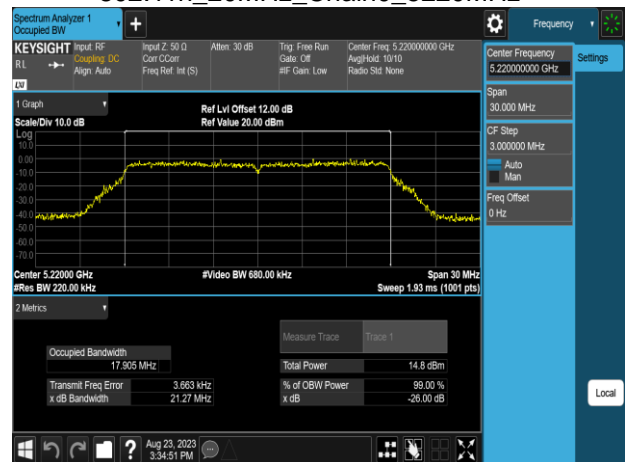

802.11a\_20MHz\_Chain0\_5720MHz

802.11a\_20MHz\_Chain0\_5580MHz

802.11a\_20MHz\_Chain0\_5700MHz

802.11a\_20MHz\_Chain0\_5745MHz

802.11n\_20MHz\_Chain0\_5180MHz

802.11a\_20MHz\_Chain0\_5785MHz

802.11n\_20MHz\_Chain0\_5220MHz