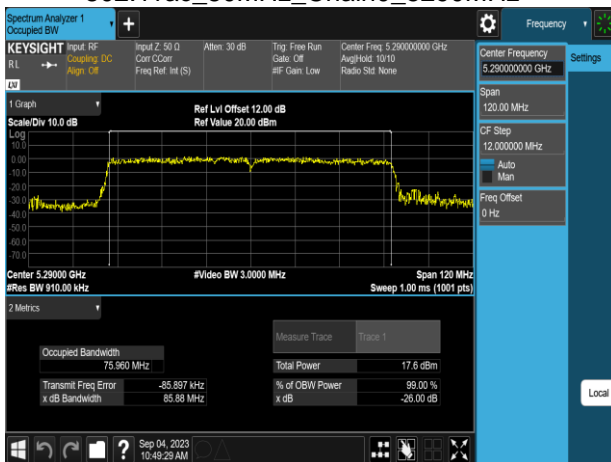

802.11n\_40MHz\_Chain0\_5795MHz

802.11ac\_80MHz\_Chain0\_5210MHz

802.11ac\_80MHz\_Chain0\_5610MHz

802.11ac\_80MHz\_Chain0\_5290MHz

802.11ac\_80MHz\_Chain0\_5690MHz

802.11ac\_80MHz\_Chain0\_5530MHz

802.11ac\_80MHz\_Chain0\_5775MHz