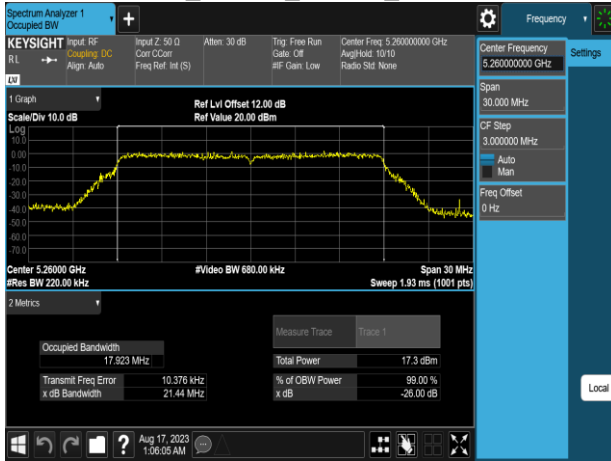

802.11n_20MHz_Chain0_5260MHz