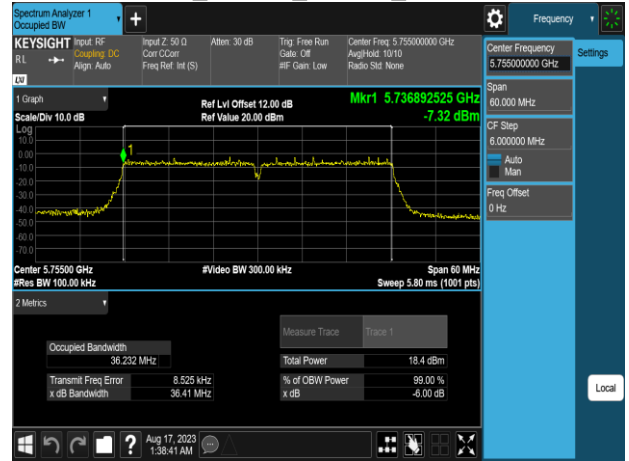

802.11n_40MHz_Chain0_5755MHz