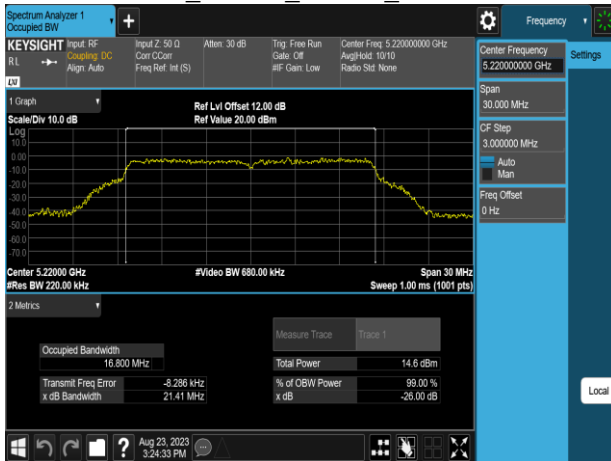

802.11a_20MHz_Chain0_5220MHz