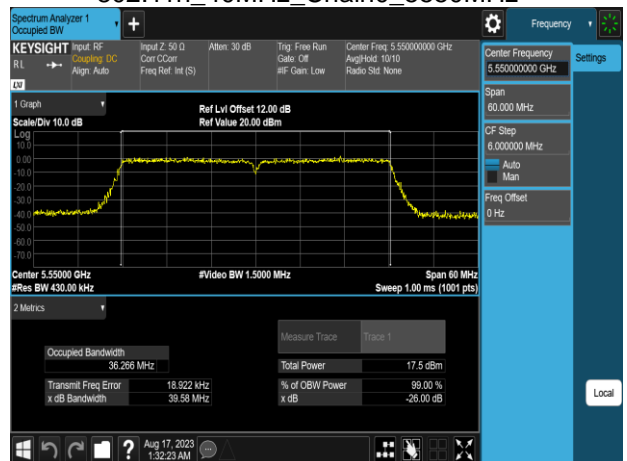

802.11n\_40MHz\_Chain0\_5230MHz

802.11n\_40MHz\_Chain0\_5510MHz

802.11n\_40MHz\_Chain0\_5270MHz

802.11n\_40MHz\_Chain0\_5550MHz

802.11n\_40MHz\_Chain0\_5670MHz

802.11n\_40MHz\_Chain0\_5755MHz

802.11n\_40MHz\_Chain0\_5710MHz