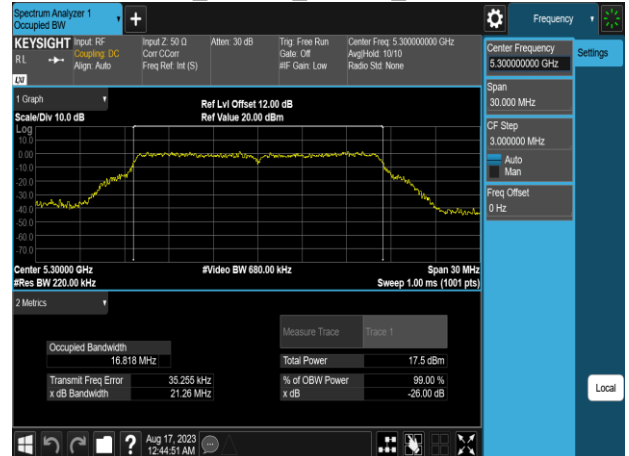

802.11a_20MHz_Chain0_5300MHz