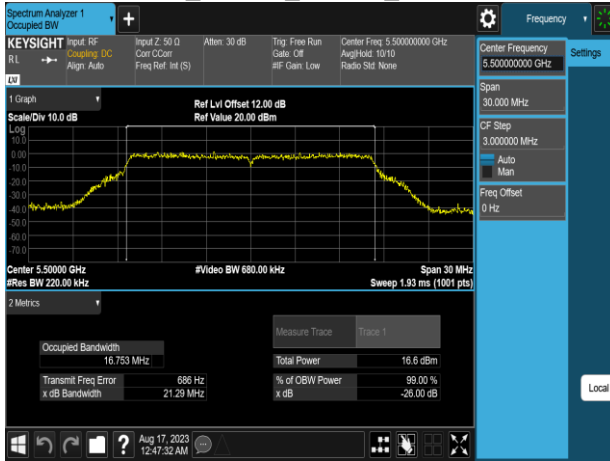

## Test Data

802.11a\_20MHz\_Chain0\_5180MHz

802.11a\_20MHz\_Chain0\_5260MHz

802.11a\_20MHz\_Chain0\_5220MHz

802.11a\_20MHz\_Chain0\_5300MHz

802.11a\_20MHz\_Chain0\_5240MHz

802.11a\_20MHz\_Chain0\_5320MHz

802.11a\_20MHz\_Chain0\_5500MHz