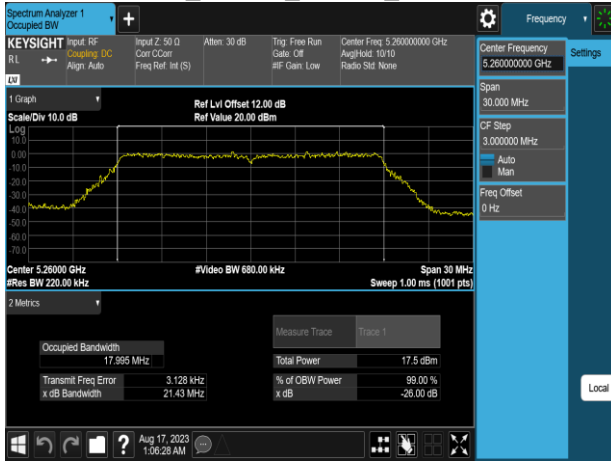

802.11a\_20MHz\_Chain0\_5785MHz

802.11n\_20MHz\_Chain0\_5220MHz

802.11a\_20MHz\_Chain0\_5825MHz

802.11n\_20MHz\_Chain0\_5240MHz

802.11n\_20MHz\_Chain0\_5260MHz

802.11n\_20MHz\_Chain0\_5500MHz

802.11n\_20MHz\_Chain0\_5300MHz