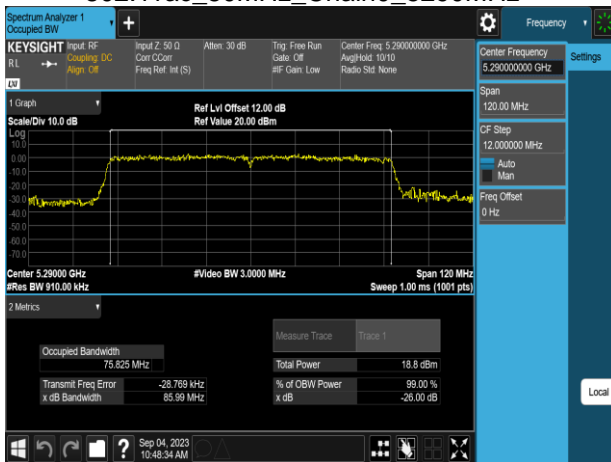

802.11n\_40MHz\_Chain0\_5755MHz

802.11n\_40MHz\_Chain0\_5710MHz

802.11n\_40MHz\_Chain0\_5795MHz

802.11ac\_80MHz\_Chain0\_5210MHz

802.11ac\_80MHz\_Chain0\_5610MHz

802.11ac\_80MHz\_Chain0\_5290MHz

802.11ac\_80MHz\_Chain0\_5690MHz