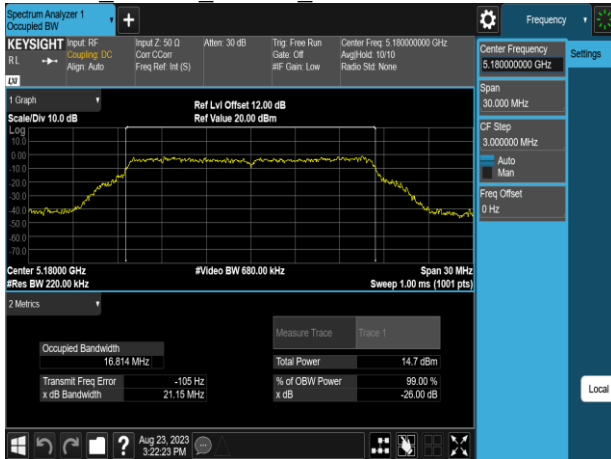

Report No.: TMWK2308002691KR

Standard: IC 26dB/6dB Bandwidth 802.11a_20MHz_Chain0_5180MHz