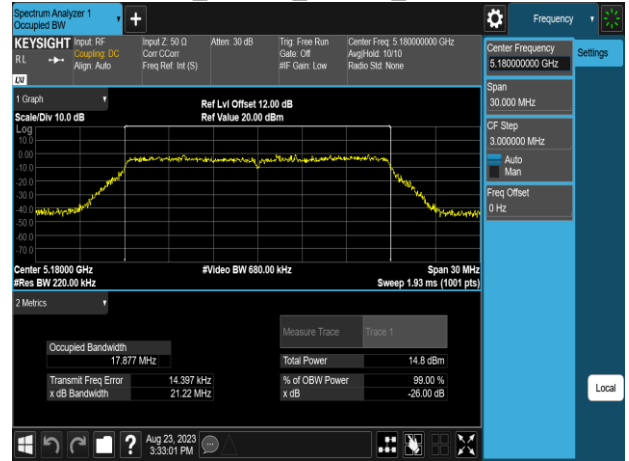

802.11a\_20MHz\_Chain0\_5720MHz

802.11a\_20MHz\_Chain0\_5580MHz

802.11a\_20MHz\_Chain0\_5700MHz

802.11a\_20MHz\_Chain0\_5745MHz

802.11n\_20MHz\_Chain0\_5180MHz

802.11a\_20MHz\_Chain0\_5785MHz

802.11n\_20MHz\_Chain0\_5220MHz