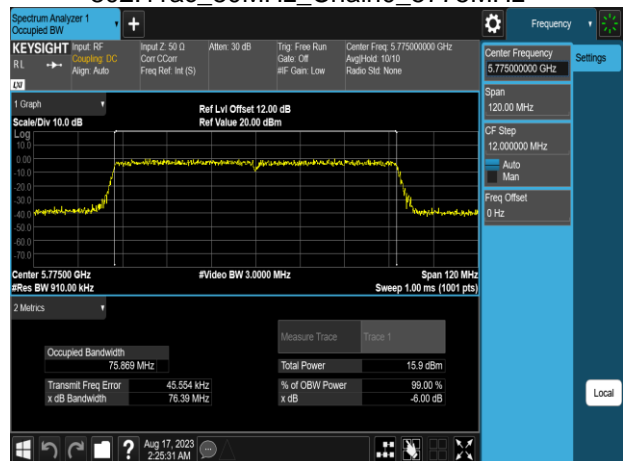

802.11n\_40MHz\_Chain0\_5795MHz

802.11ac\_80MHz\_Chain0\_5210MHz

802.11ac\_80MHz\_Chain0\_5610MHz

802.11ac\_80MHz\_Chain0\_5290MHz

802.11ac\_80MHz\_Chain0\_5690MHz

802.11ac\_80MHz\_Chain0\_5530MHz

802.11ac\_80MHz\_Chain0\_5775MHz