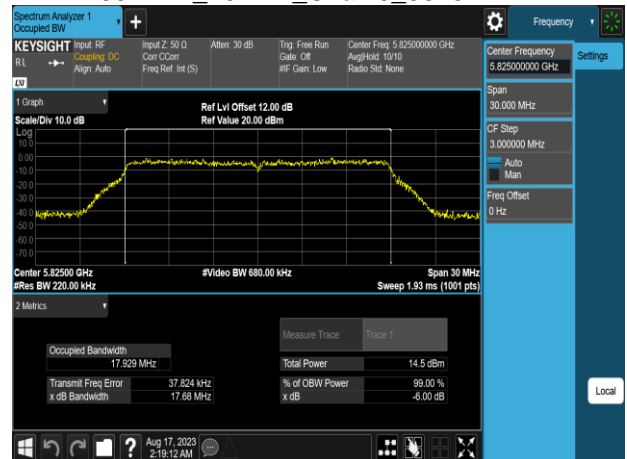

802.11n\_20MHz\_Chain0\_5700MHz

802.11n\_20MHz\_Chain0\_5720MHz

802.11n\_20MHz\_Chain0\_5745MHz

802.11n\_20MHz\_Chain0\_5785MHz

802.11n\_20MHz\_Chain0\_5825MHz

802.11n\_40MHz\_Chain0\_5190MHz

802.11n\_40MHz\_Chain0\_5310MHz