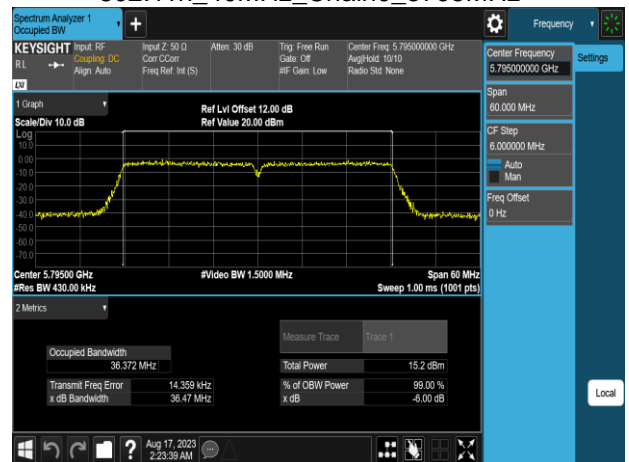

802.11n_40MHz_Chain0_5795MHz