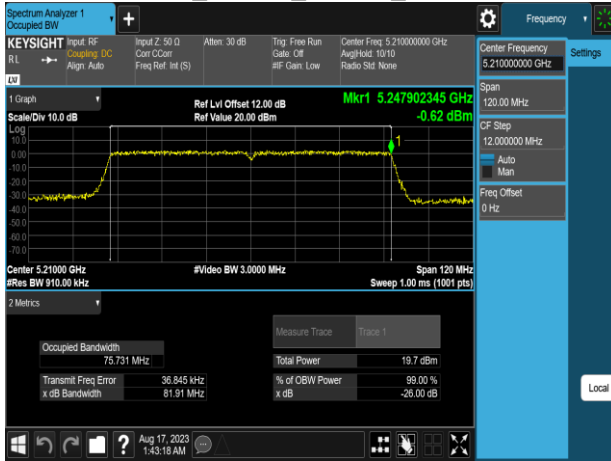

802.11n\_40MHz\_Chain0\_5755MHz

802.11n\_40MHz\_Chain0\_5710MHz

802.11n\_40MHz\_Chain0\_5795MHz

802.11ac\_80MHz\_Chain0\_5210MHz

802.11ac\_80MHz\_Chain0\_5610MHz

802.11ac\_80MHz\_Chain0\_5290MHz

802.11ac\_80MHz\_Chain0\_5690MHz