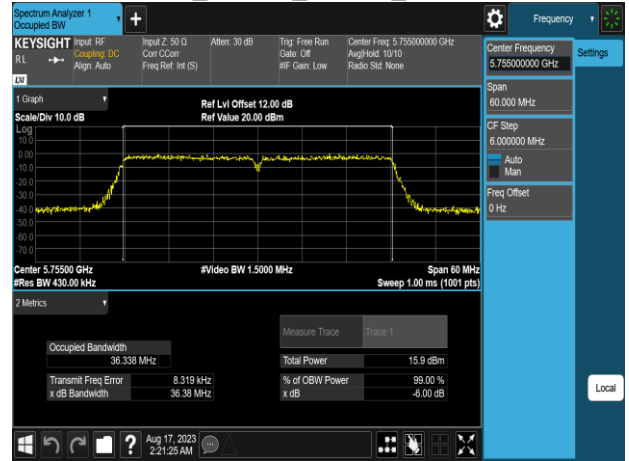

802.11n\_40MHz\_Chain0\_5230MHz

802.11n\_40MHz\_Chain0\_5510MHz

802.11n\_40MHz\_Chain0\_5270MHz

802.11n\_40MHz\_Chain0\_5550MHz

802.11n\_40MHz\_Chain0\_5670MHz

802.11n\_40MHz\_Chain0\_5755MHz

802.11n\_40MHz\_Chain0\_5710MHz