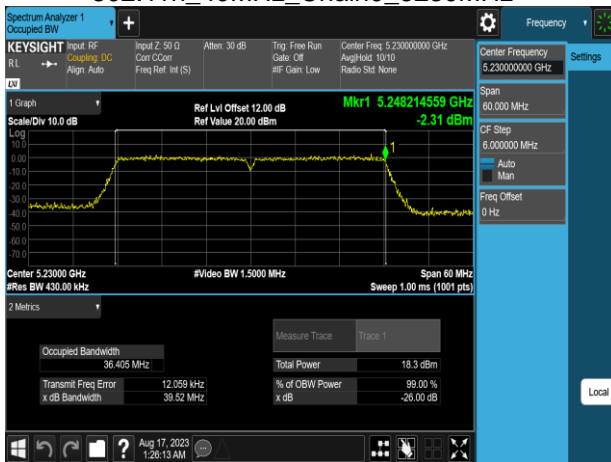

802.11n\_40MHz\_Chain0\_5190MHz

802.11n\_40MHz\_Chain0\_5310MHz

802.11n\_40MHz\_Chain0\_5230MHz

802.11n\_40MHz\_Chain0\_5510MHz

802.11n\_40MHz\_Chain0\_5270MHz

802.11n\_40MHz\_Chain0\_5550MHz

802.11n\_40MHz\_Chain0\_5670MHz