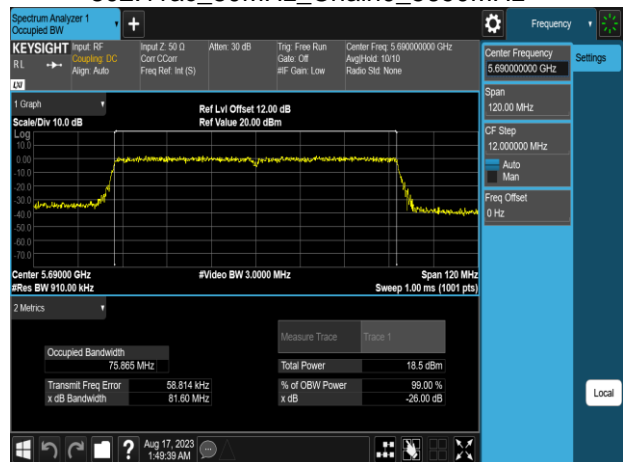

802.11n\_40MHz\_Chain0\_5795MHz

802.11ac\_80MHz\_Chain0\_5210MHz

802.11ac\_80MHz\_Chain0\_5610MHz

802.11ac\_80MHz\_Chain0\_5290MHz

802.11ac\_80MHz\_Chain0\_5690MHz

802.11ac\_80MHz\_Chain0\_5530MHz

802.11ac\_80MHz\_Chain0\_5775MHz