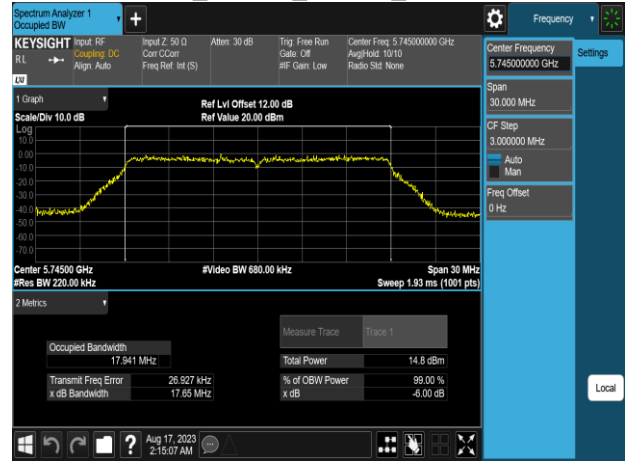

802.11n_20MHz_Chain0_5745MHz