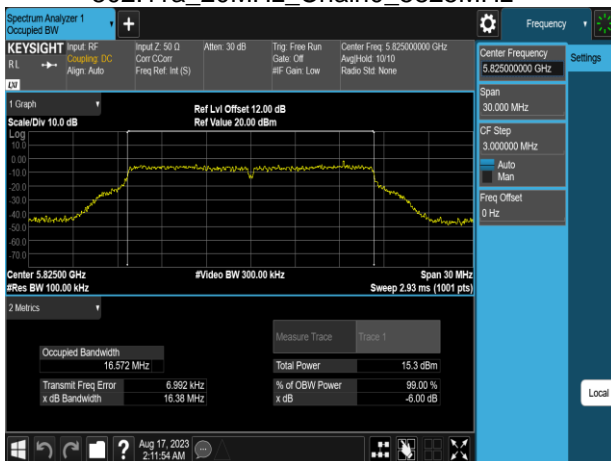

802.11n_20MHz_Chain0_5260MHz