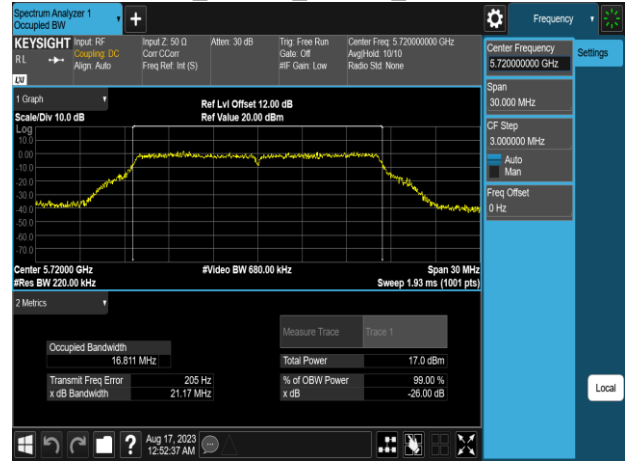

802.11a_20MHz_Chain0_5720MHz