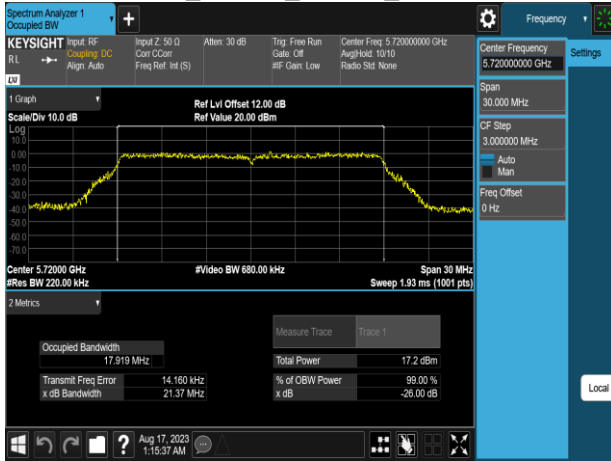

802.11n_20MHz_Chain0_5720MHz