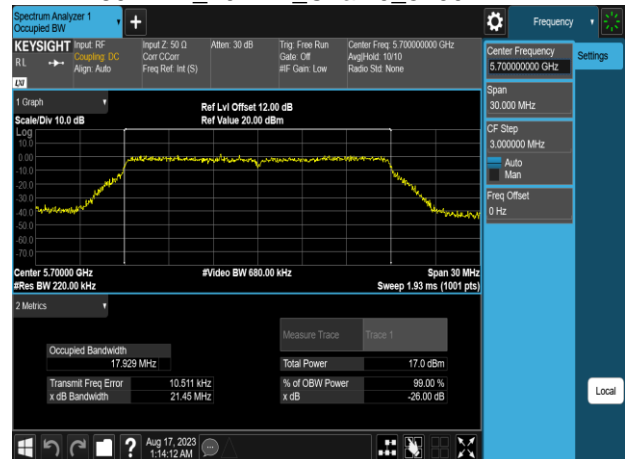

802.11n_20MHz_Chain0_5700MHz