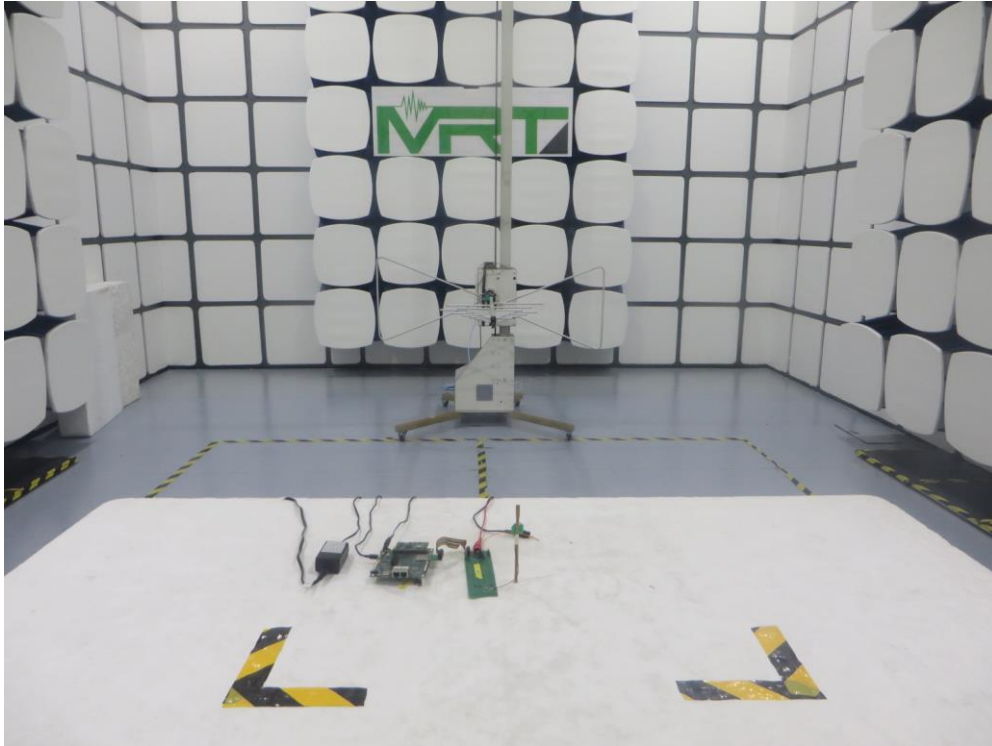

## RF Test Setup Photo

### For 150mm Antenna

Description: Radiated Emission Test Setup for 30MHz ~ 1GHz

Description: Radiated Emission Test Setup for 1GHz ~ 18GHz

### For 1280mm Antenna

Description: Radiated Emission Test Setup for 30MHz ~ 1GHz

Description: Radiated Emission Test Setup for 1GHz ~ 18GHz