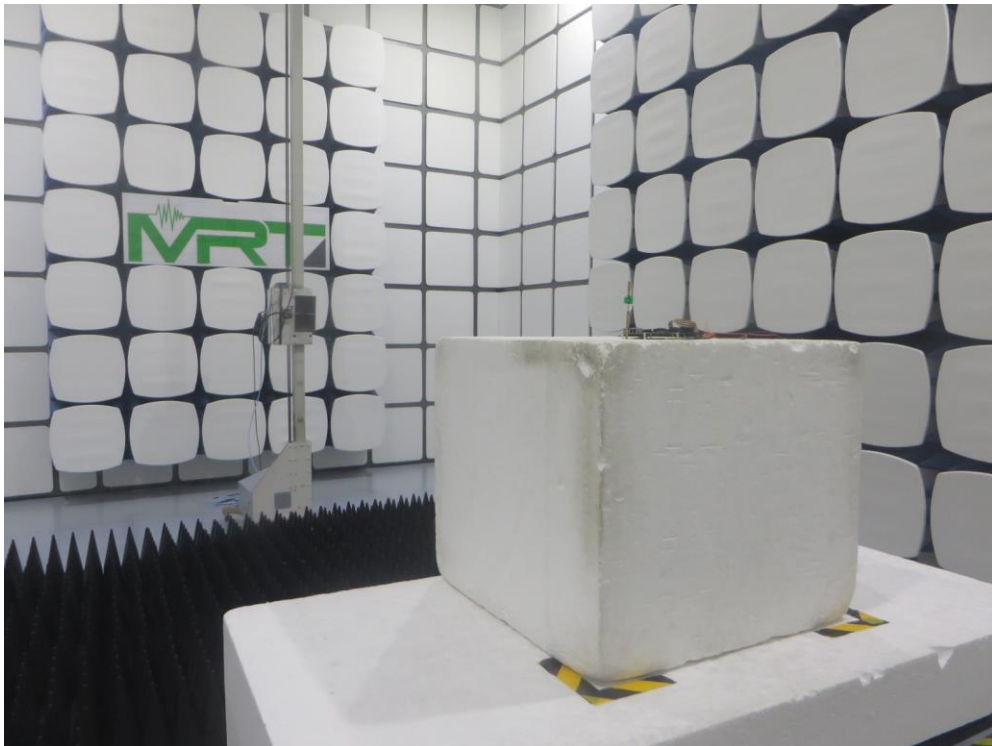

## RF Test Setup Photo

### For 150mm Antenna

Description: Radiated Emission Test Setup for 30MHz ~ 1GHz

Description: Radiated Emission Test Setup for 1GHz ~ 18GHz

### For 1280mm Antenna

Description: Radiated Emission Test Setup for 30MHz ~ 1GHz

Description: Radiated Emission Test Setup for 1GHz ~ 18GHz