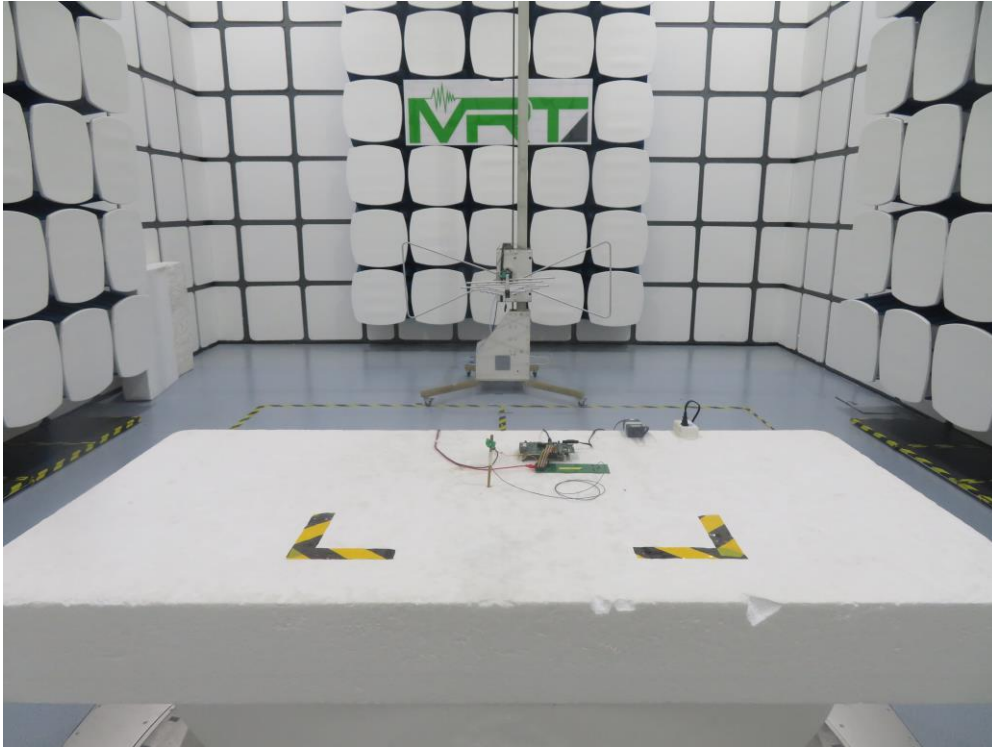

## RF Test Setup Photo

### For 150mm Antenna

Description: Radiated Emission Test Setup for 30MHz ~ 1GHz

Description: Radiated Emission Test Setup for 1GHz ~ 18GHz

### For 1280mm Antenna

Description: Radiated Emission Test Setup for 30MHz ~ 1GHz

Description: Radiated Emission Test Setup for 1GHz ~ 18GHz