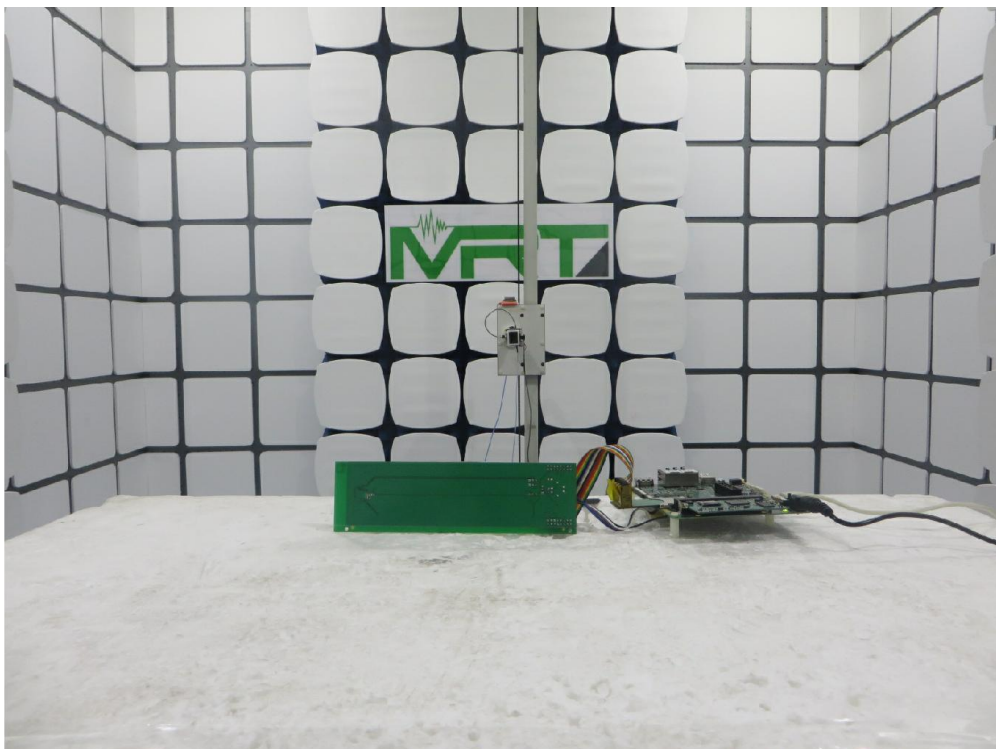

## Test Setup Photograph

Description: Radiated Emission Test Setup for 9kHz ~ 30MHz

Description: Radiated Emission Test Setup for 30MHz ~ 1GHz

Description: Radiated Emission Test Setup for 1GHz ~ 18GHz

Description: Radiated Emission Test Setup for 18GHz ~ 40GHz

Description: Conducted Test Setup