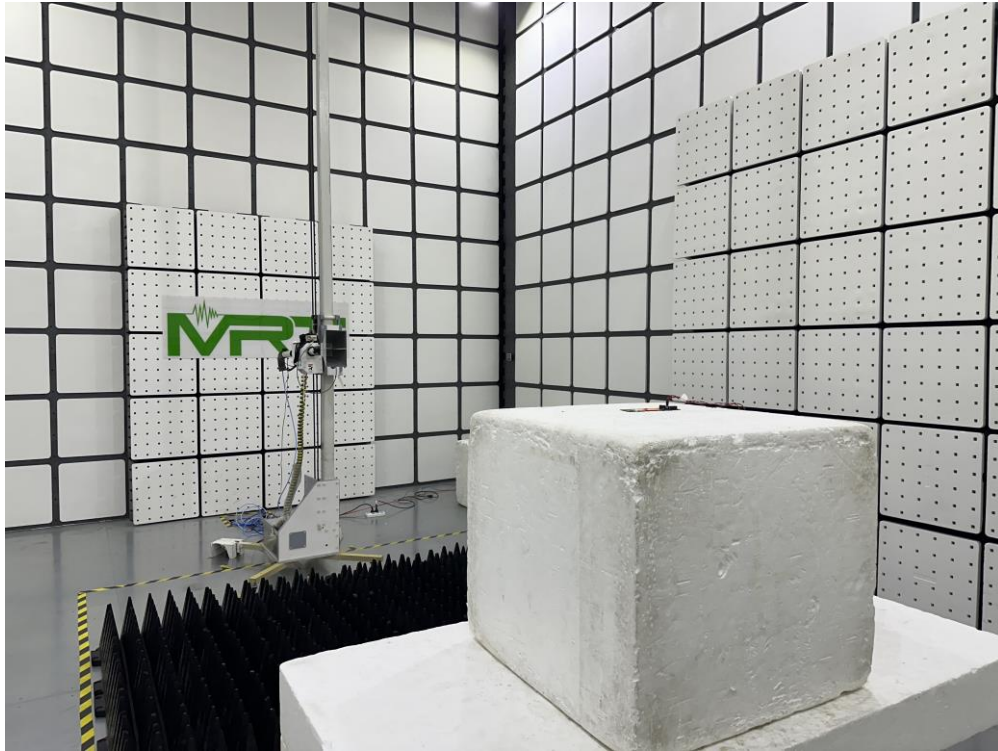

RF Test Setup Photo

Description: Radiated Spurious Emissions Test Setup for 9kHz ~ 30MHz

Description: Radiated Spurious Emissions Test Setup for 30MHz ~ 1000MHz

Description: Radiated Spurious Emissions Test Setup for 1GHz ~ 18GHz

Description: Radiated Spurious Emissions Test Setup for above 18GHz

Description: Conducted Test Setup