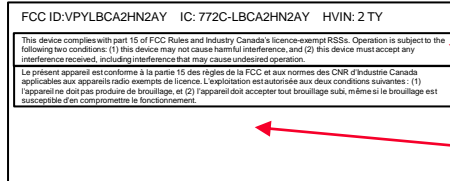

2TY Label Design to FCC

2TY	Model Name
	Murata trademark
	Pin 1 marking
	2D Code

FCC ID : VPYLBCA2HN2AY

Since there is no space which indicates FCC ID, FCC ID are indicated in a manual.

2TY Package Label Design