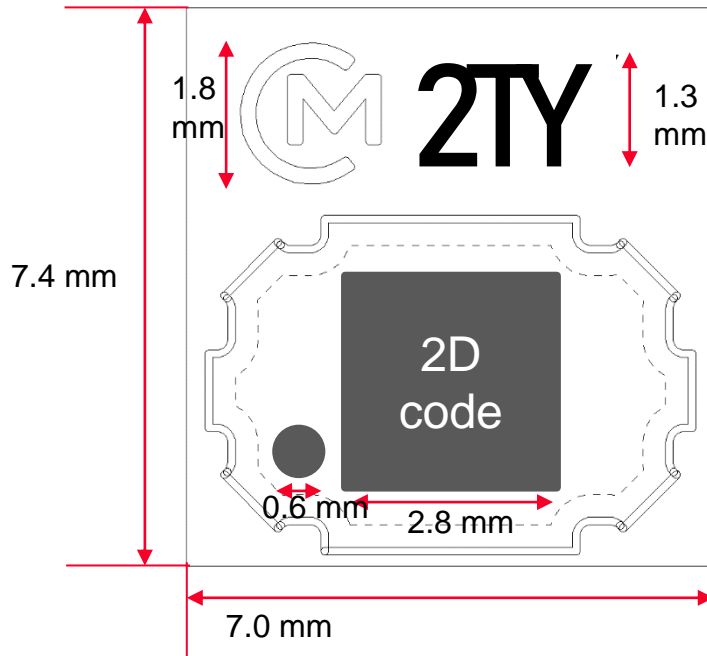

2TY Label Design to FCC

2TY	Model Name
	Murata trademark
	Pin 1 marking
	2D Code

FCC ID : VPYLBCA2HN2AY

Since there is no space which indicates FCC ID, FCC ID are indicated in a manual.

2TY Package Label Design

The character size is 4 points or more.

Notation requirement areas of other countries.

CONFIDENTIAL