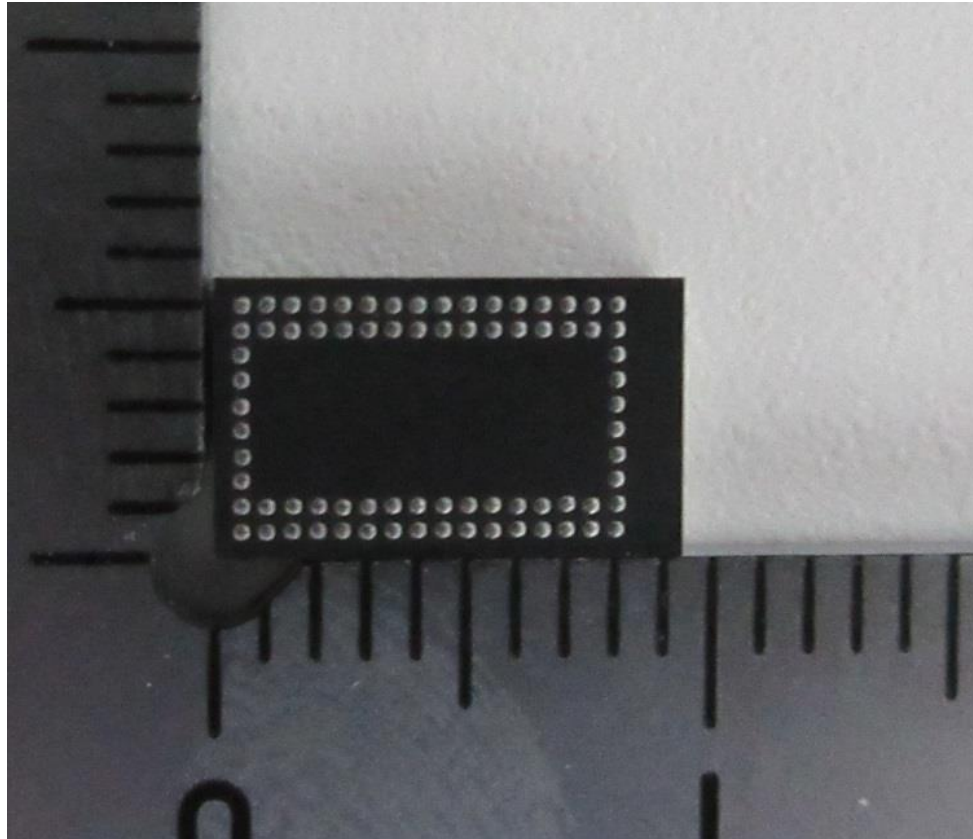

2JV 6 Dimension photo

Weight : 0.303g Surface mount type : 9,4 x 5.6 mm (Typical), H = 2.2 mm (Max)

2JV

External photo [top view]

2JV

External photo [bottom view]

2JV antenna(Slim)

The location of the indicated wiring pattern is the location of the figure and the photograph.

2JV antenna(Tandem)

The location of the indicated wiring pattern is the location of the figure and the photograph.