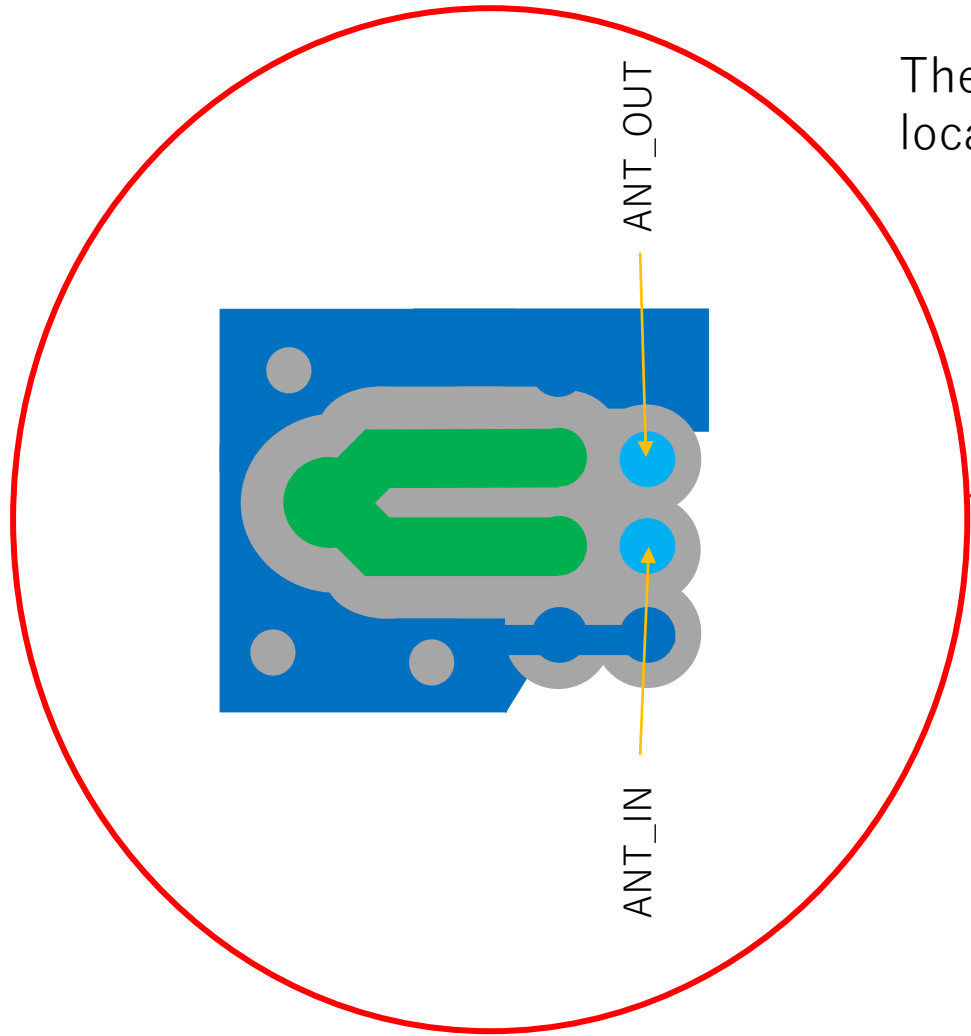

2JV 6 Dimension photo

Weight : 0.303g Surface mount type : 9,4 x 5.6 mm (Typical), H = 2.2 mm (Max)

2JV

External photo [top view]

2JV

External photo [bottom view]

2JV antenna(Slim)

The location of the indicated wiring pattern is the location of the figure and the photograph.

2JV antenna(Tandem)

The location of the indicated wiring pattern is the location of the figure and the photograph.