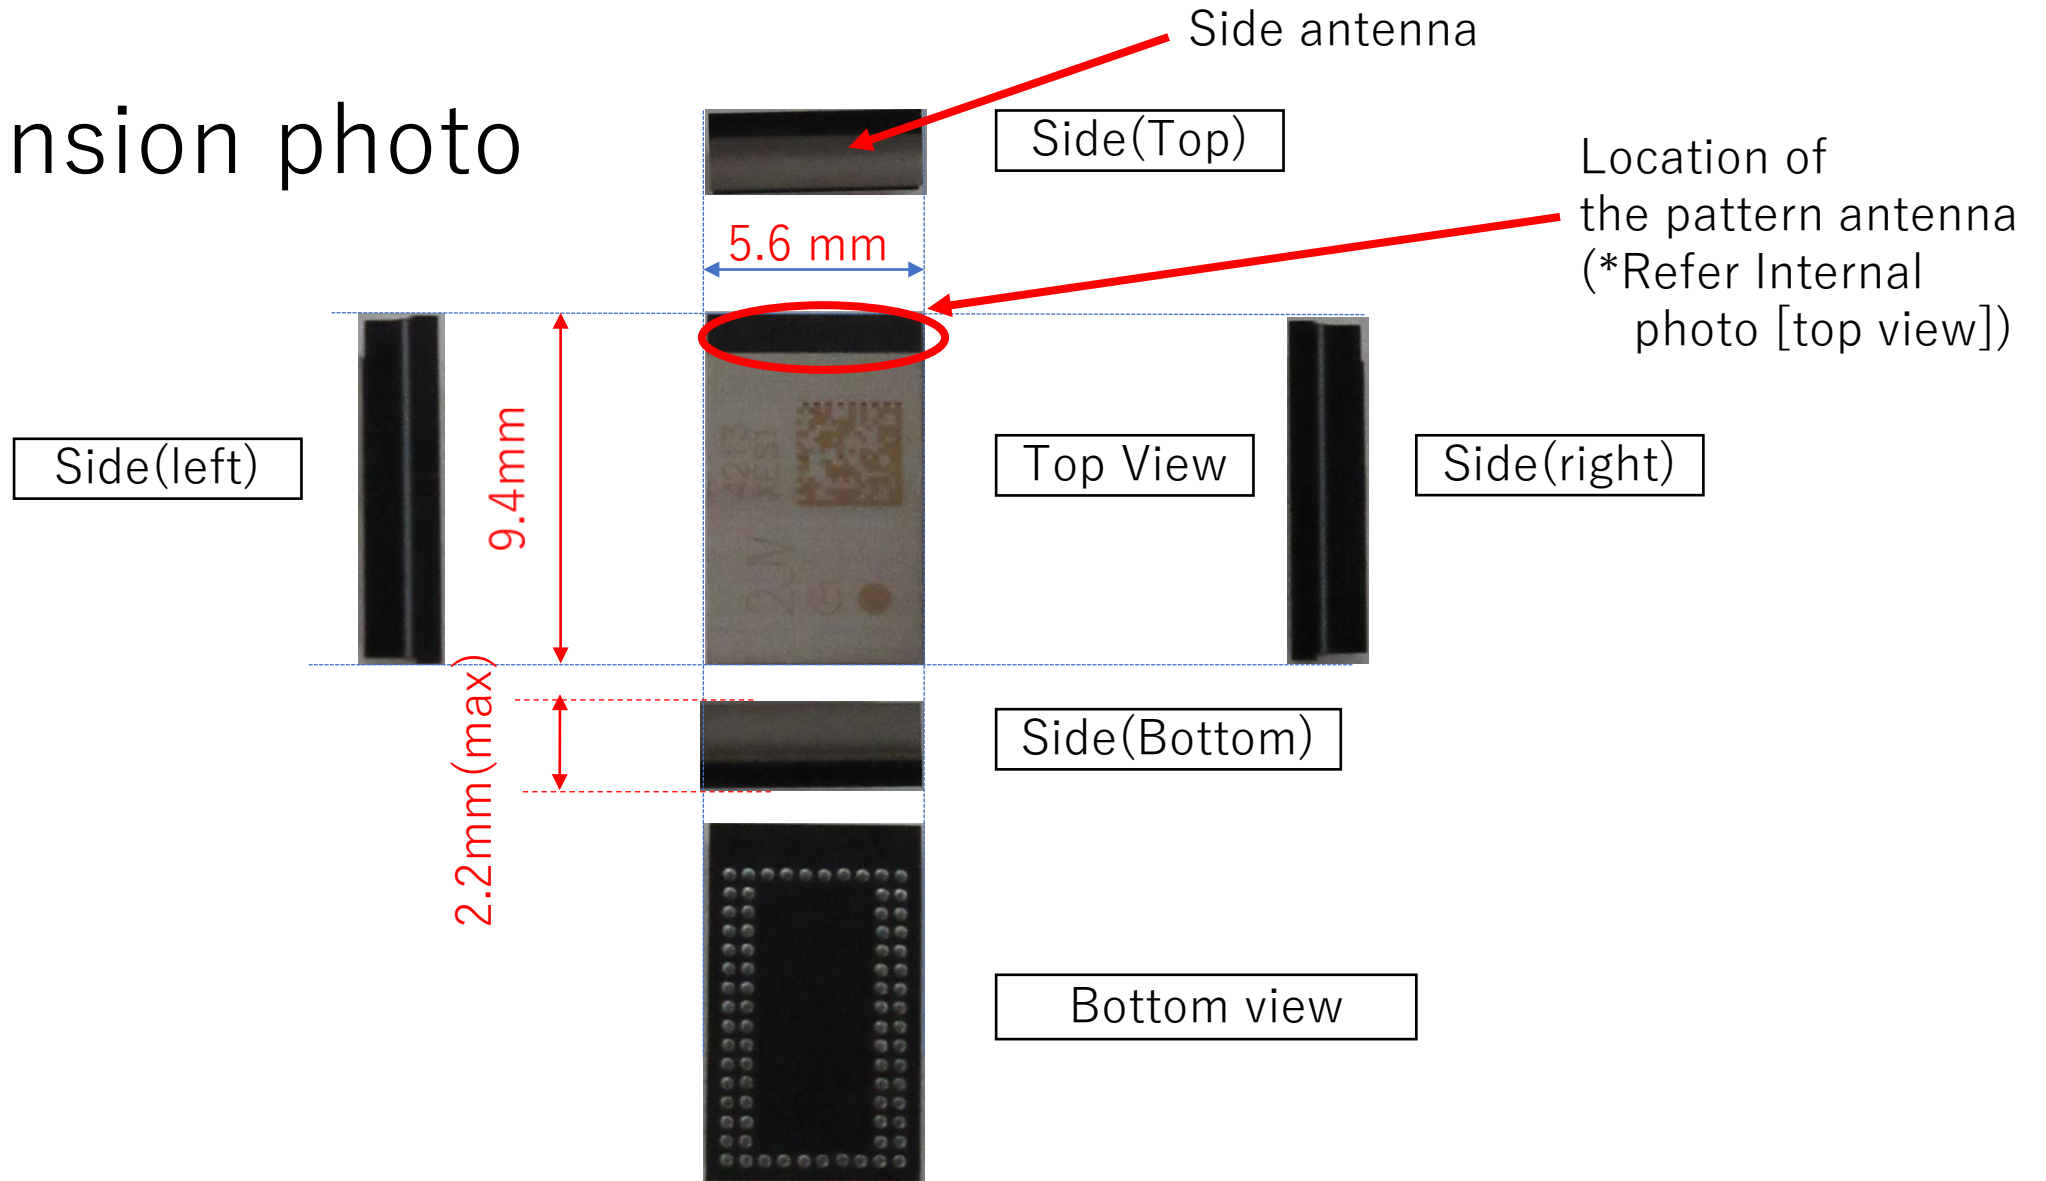

2JV 6 Dimension photo

Weight : 0.303g Surface mount type : 9,4 x 5.6 mm (Typical), H = 2.2 mm (Max)

2JV

External photo [top view]

2JV

External photo [bottom view]

2JV antenna(Slim)

The location of the indicated wiring pattern is the location of the figure and the photograph.

2JV antenna(Tandem)

The location of the indicated wiring pattern is the location of the figure and the photograph.