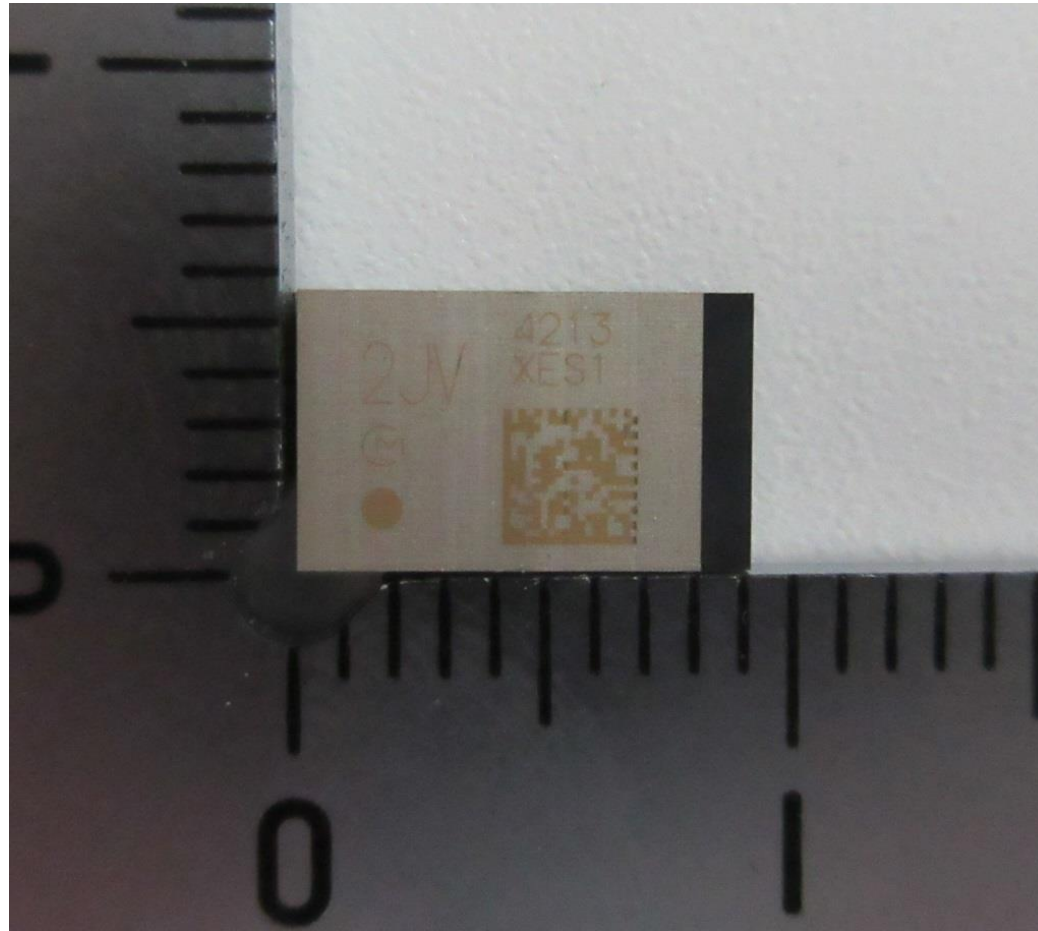

2JV 6 Dimension photo

Weight : 0.303g Surface mount type : 9,4 x 5.6 mm (Typical), H = 2.2 mm (Max)

2JV

External photo [top view]

2JV

External photo [bottom view]

2JV antenna(Slim)

The location of the indicated wiring pattern is the location of the figure and the photograph.

2JV antenna(Tandem)

The location of the indicated wiring pattern is the location of the figure and the photograph.