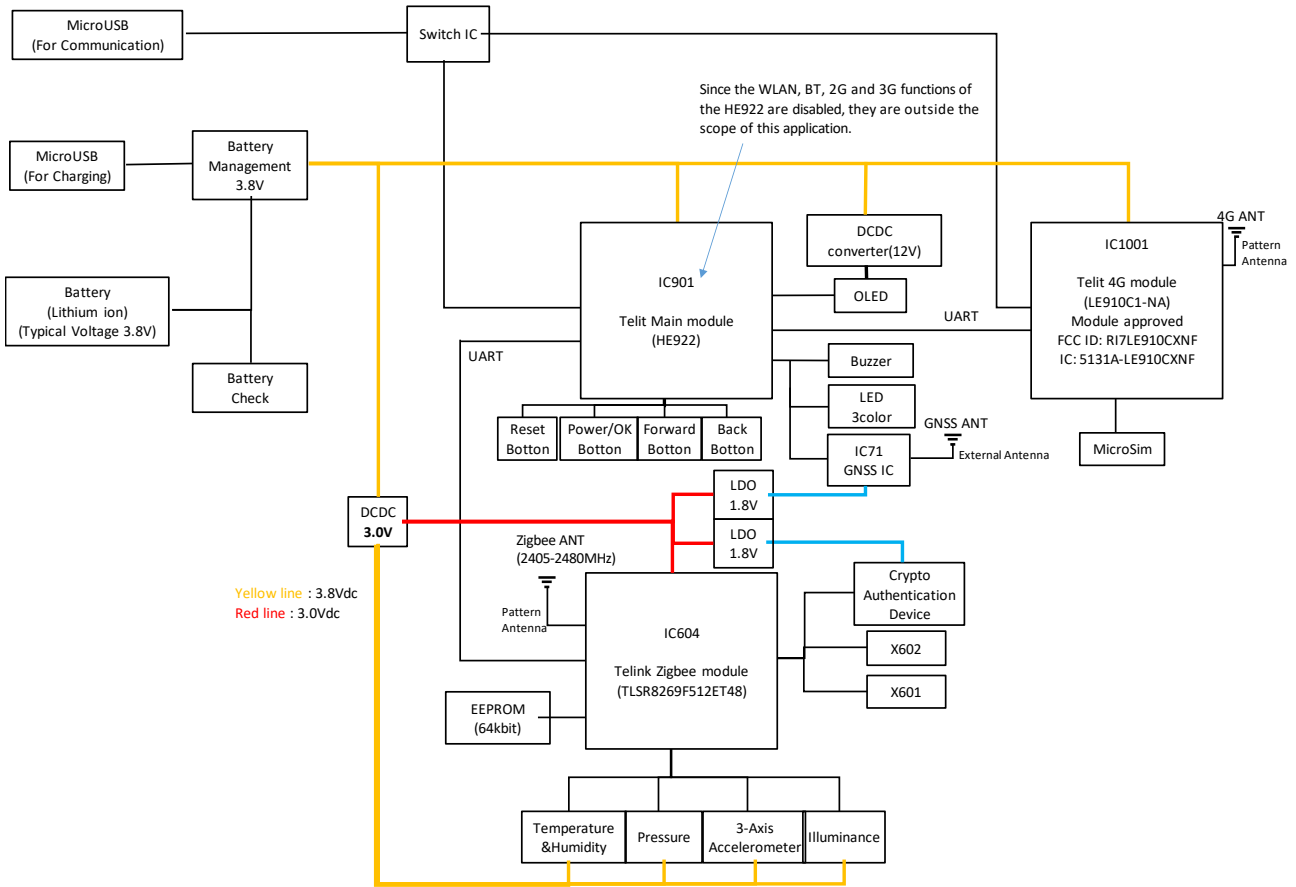

2.3 Block diagram

Block Diagram of product

Block Diagram of RF device(IEEE802.15.4)

Block Diagram of RF device(4G)

Block Diagram of RF device(GNSS)

2.4 Operation Mode

Mode	Sensor	IEEE802.15.4	GNSS	4G
Sleep	OFF	OFF	OFF	OFF
Measuring	ON	OFF	Rx	OFF
802.15.4 Tx	OFF	Tx	OFF	OFF
802.15.4 Rx	OFF	Rx	OFF	OFF
GNSS Rx	OFF	OFF	Rx	OFF
4G Tx	ON	OFF	OFF	Tx
4G Rx	ON	OFF	OFF	Rx

802.15 and 4G never transmit at the same time