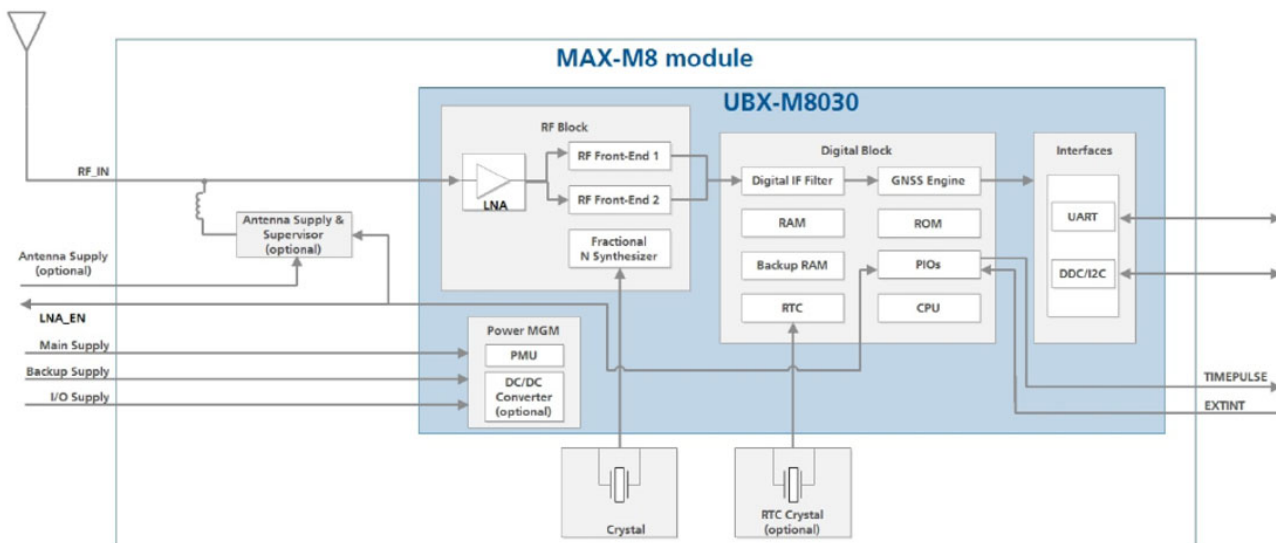

2.3 Block diagram

Block Diagram of product

Block Diagram of RF device(IEEE802.15.4)

Block Diagram of RF device(4G)

Block Diagram of RF device(GNSS)

2.4 Operation Mode

Mode	Sensor	IEEE802.15.4	GNSS	4G
Sleep	OFF	OFF	OFF	OFF
Measuring	ON	OFF	Rx	OFF
802.15.4 Tx	OFF	Tx	OFF	OFF
802.15.4 Rx	OFF	Rx	OFF	OFF
GNSS Rx	OFF	OFF	Rx	OFF
4G Tx	ON	OFF	OFF	Tx
4G Rx	ON	OFF	OFF	Rx

802.15 and 4G never transmit at the same time