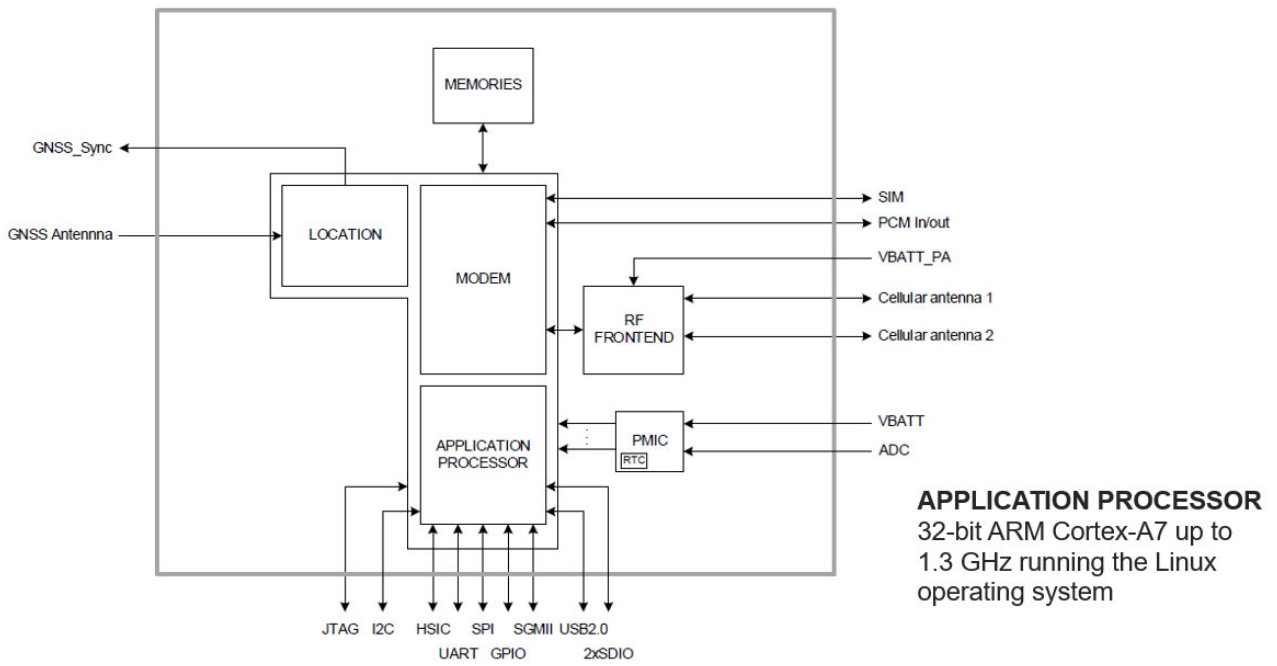

2.3 Block diagram

Block Diagram of product

Block Diagram of RF device(IEEE802.15.4)

Block Diagram of RF device(4G)

Block Diagram of RF device(GNSS)

2.4 Operation Mode

Mode	Sensor	IEEE802.15.4	GNSS	4G
Sleep	OFF	OFF	OFF	OFF
Measuring	ON	OFF	Rx	OFF
802.15.4 Tx	OFF	Tx	OFF	OFF
802.15.4 Rx	OFF	Rx	OFF	OFF
GNSS Rx	OFF	OFF	Rx	OFF
4G Tx	ON	OFF	OFF	Tx
4G Rx	ON	OFF	OFF	Rx

802.15 and 4G never transmit at the same time