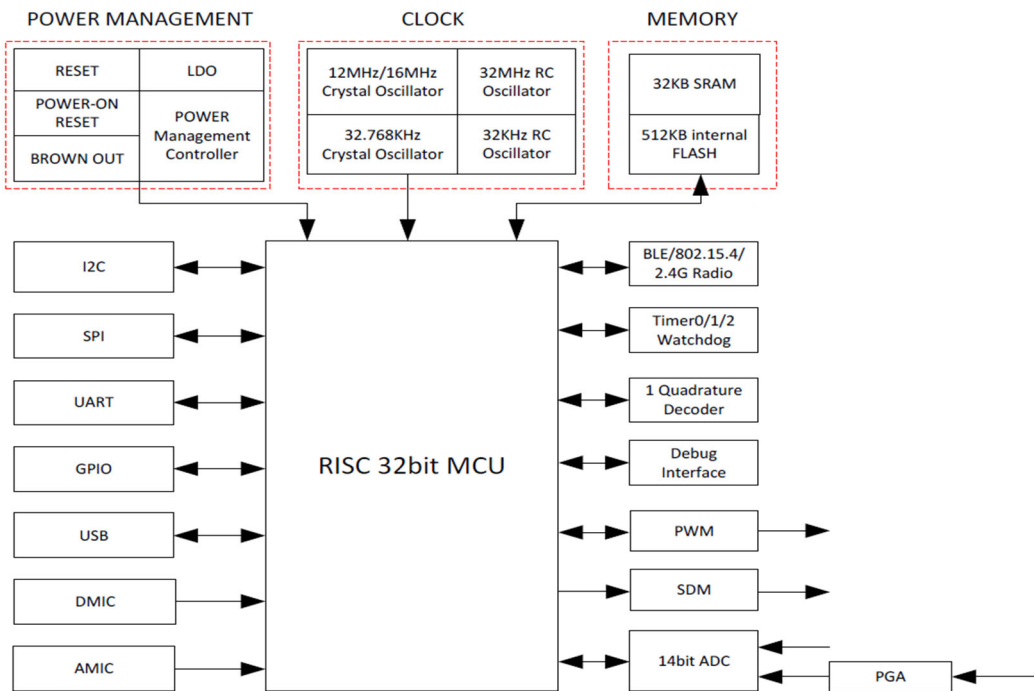

2.3 Block diagram

Block Diagram of product

Block Diagram of RF device(IEEE802.15.4)

Block Diagram of RF device(4G)

Block Diagram of RF device(GNSS)

2.4 Operation Mode

Mode	Sensor	IEEE802.15.4	GNSS	4G
Sleep	OFF	OFF	OFF	OFF
Measuring	ON	OFF	Rx	OFF
802.15.4 Tx	OFF	Tx	OFF	OFF
802.15.4 Rx	OFF	Rx	OFF	OFF
GNSS Rx	OFF	OFF	Rx	OFF
4G Tx	ON	OFF	OFF	Tx
4G Rx	ON	OFF	OFF	Rx

802.15 and 4G never transmit at the same time