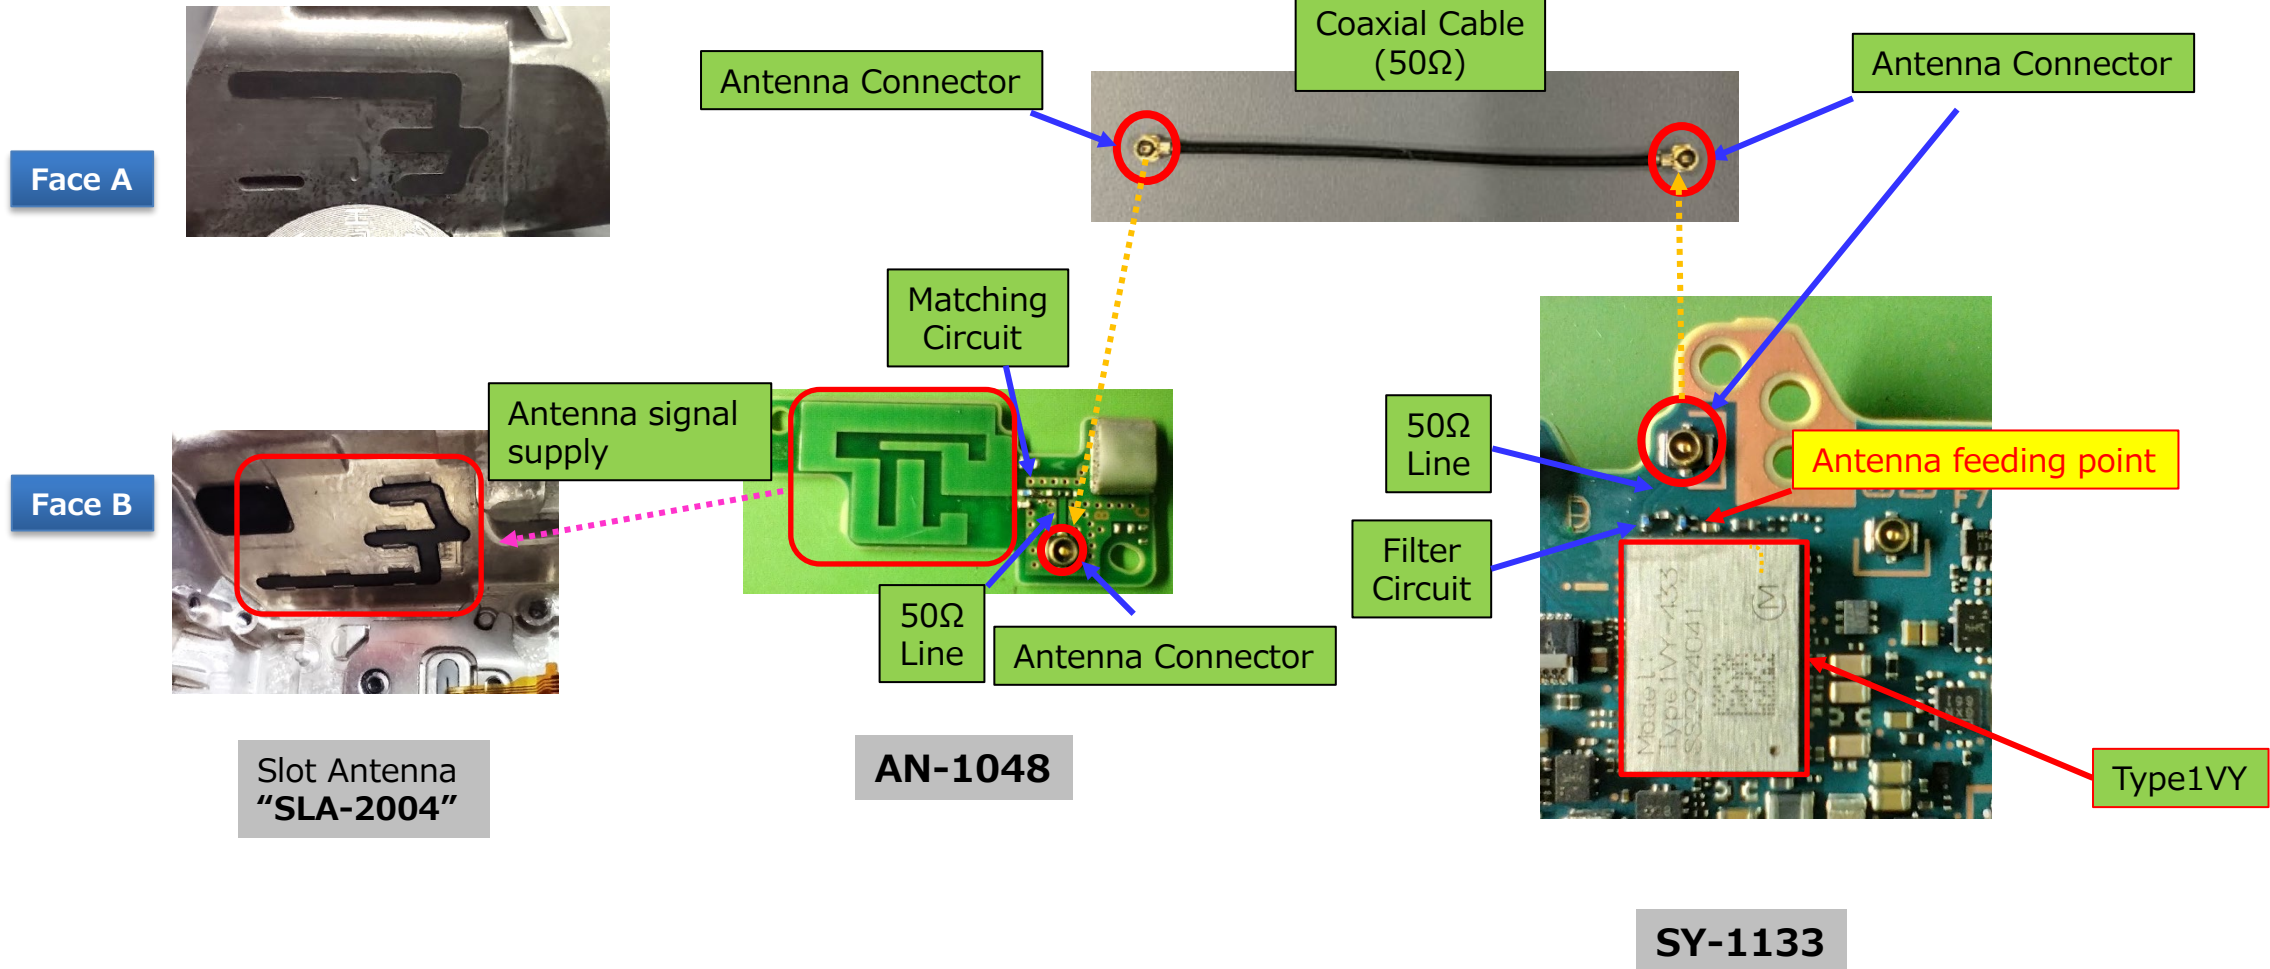

## Chain0 2.4GHz+5GHz Dual Monopole Antenna

Antenna gain from the antenna feeding point:  
**-4.21dBi (2.4GHz peak)**  
**0.21dBi (5GHz peak)**

## Chain1 2.4GHz+5GHz Dual Slot Antenna

Antenna gain from the antenna feeding point:  
**-14.43dBi (2.4GHz peak)**  
**-2.93dBi (5GHz peak)**