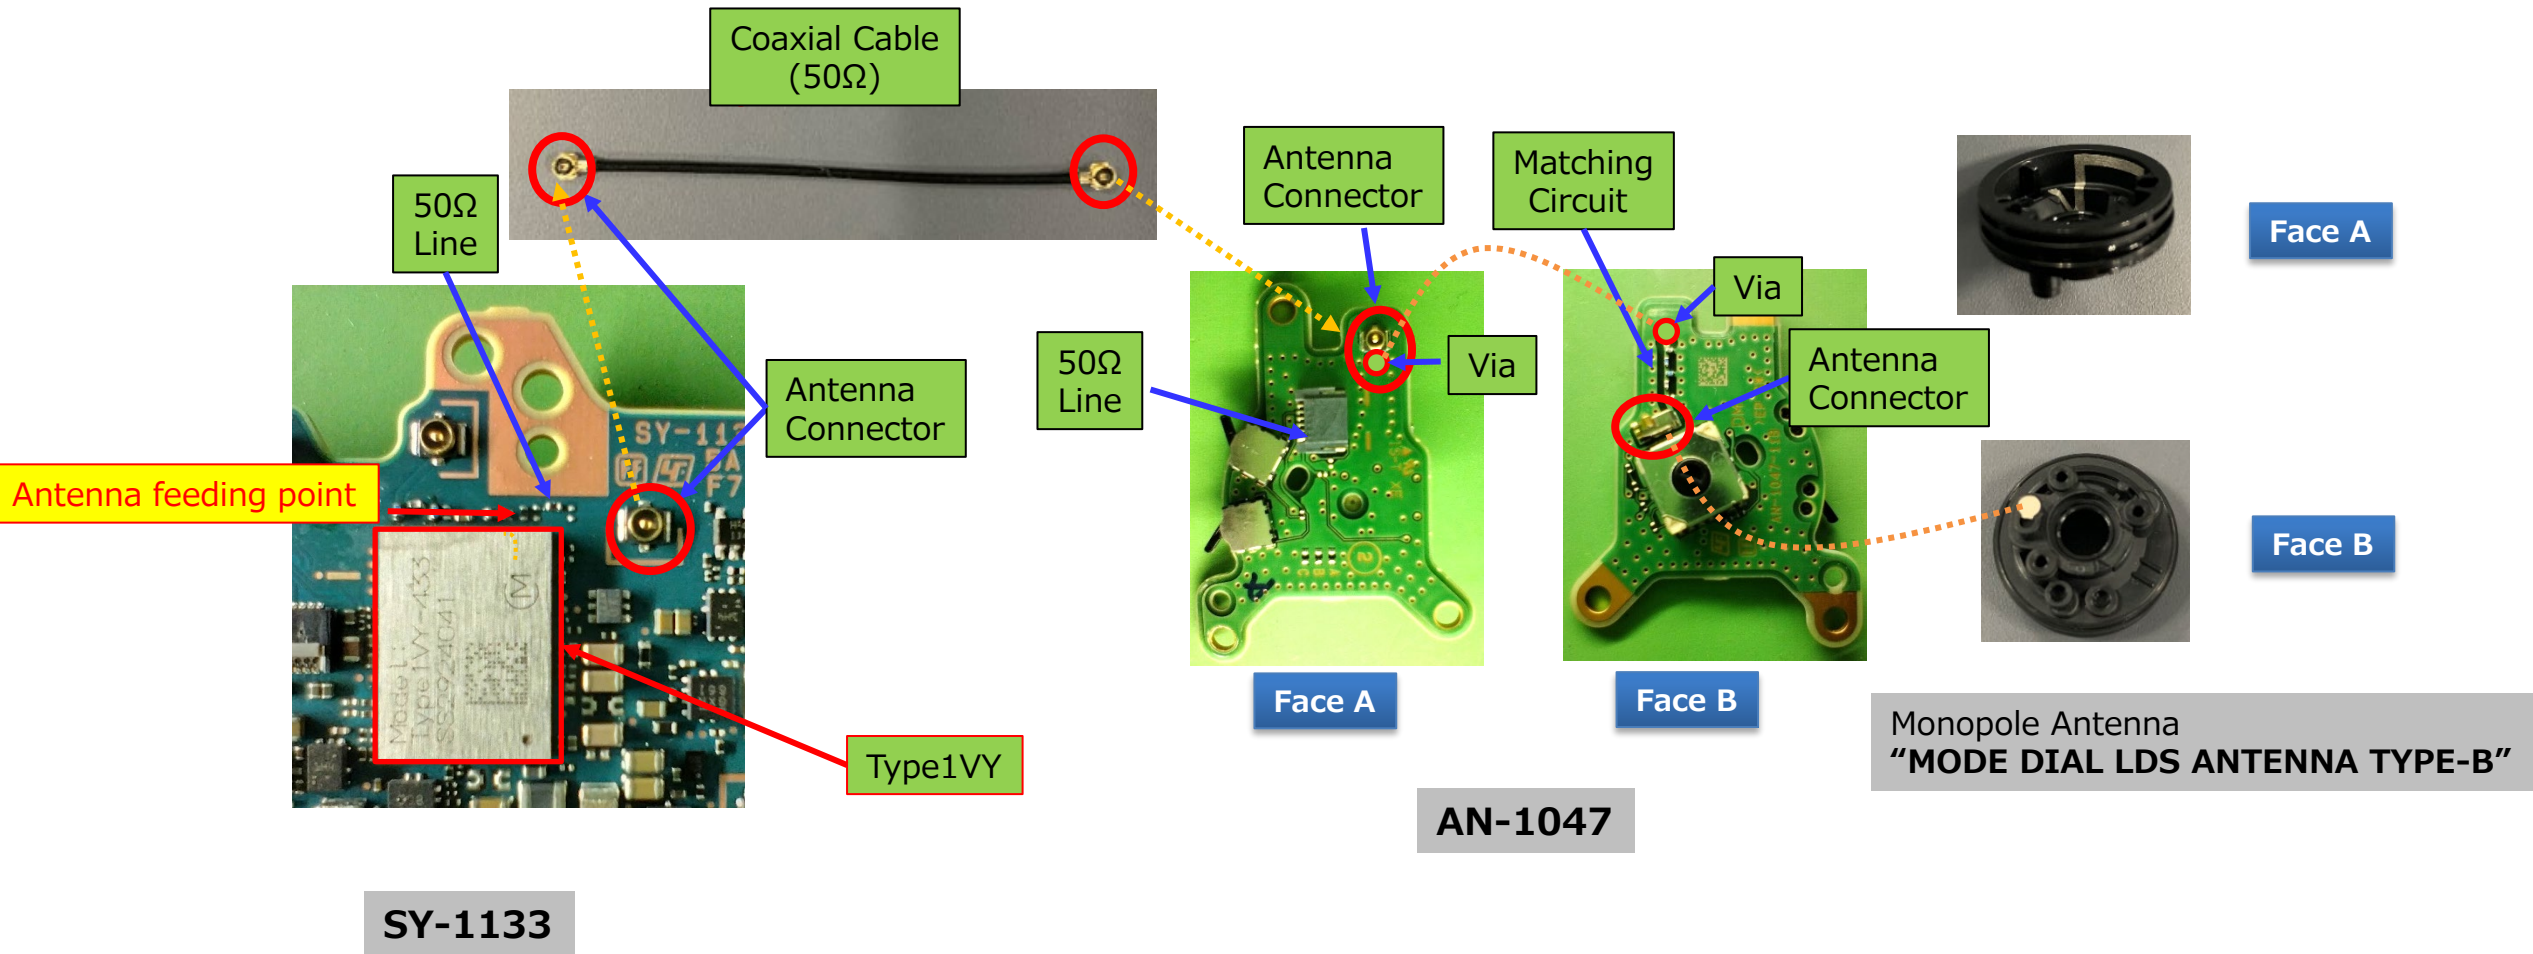

## Chain0 2.4GHz+5GHz Dual Monopole Antenna

Antenna gain from the antenna feeding point:  
**-4.21dBi (2.4GHz peak)**  
**0.21dBi (5GHz peak)**

## Chain1 2.4GHz+5GHz Dual Slot Antenna

Antenna gain from the antenna feeding point:  
**-14.43dBi (2.4GHz peak)**  
**-2.93dBi (5GHz peak)**