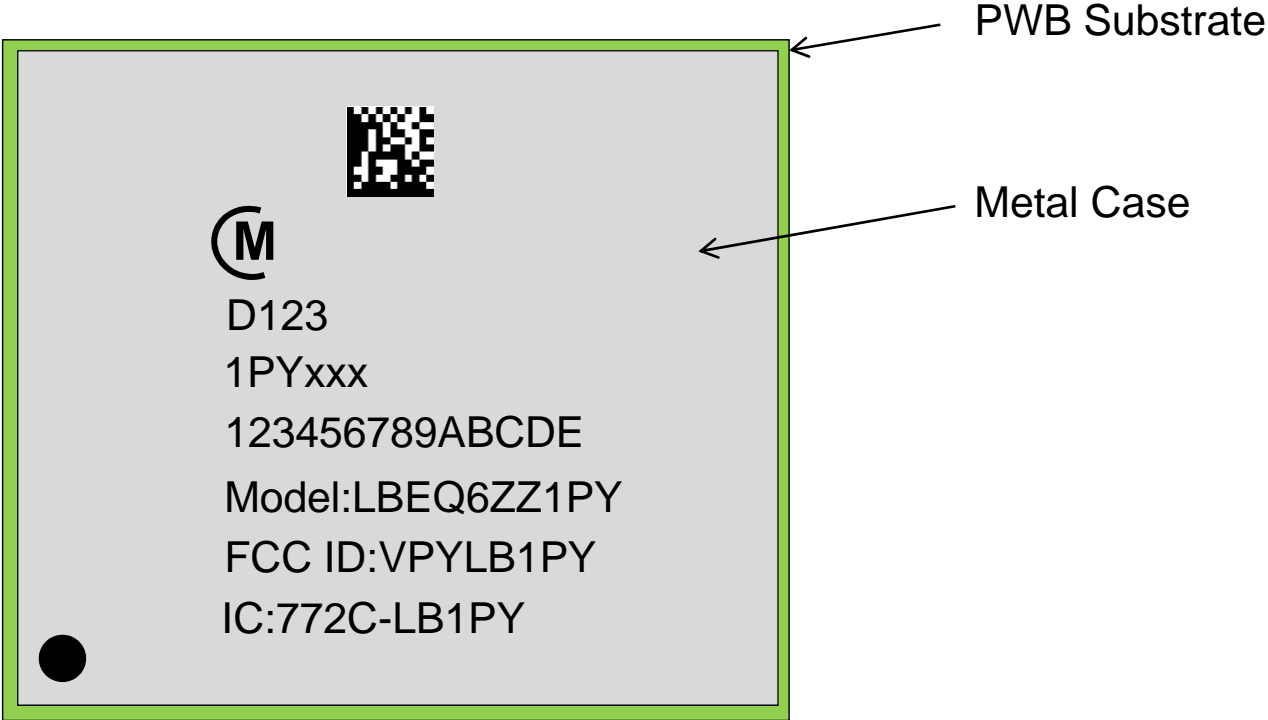

# Label Drawing of LBEE6ZZ1PY

Ⓜ mark is Murata Logo Mark.  
Please accept a logo mark as  
a manufacturer name.

-  : 2D Barcode
-  : Name of Manufacture (Murata Logo Mark)
- D123 : Weekly Code
- 1PYxxx : Product Name
- 123456789ABCDE : Lot Trace Information
-  : Direction display

# Label Location of LBEE6ZZ1PY

<Top View>

Label information is printed on the top of the metal case.