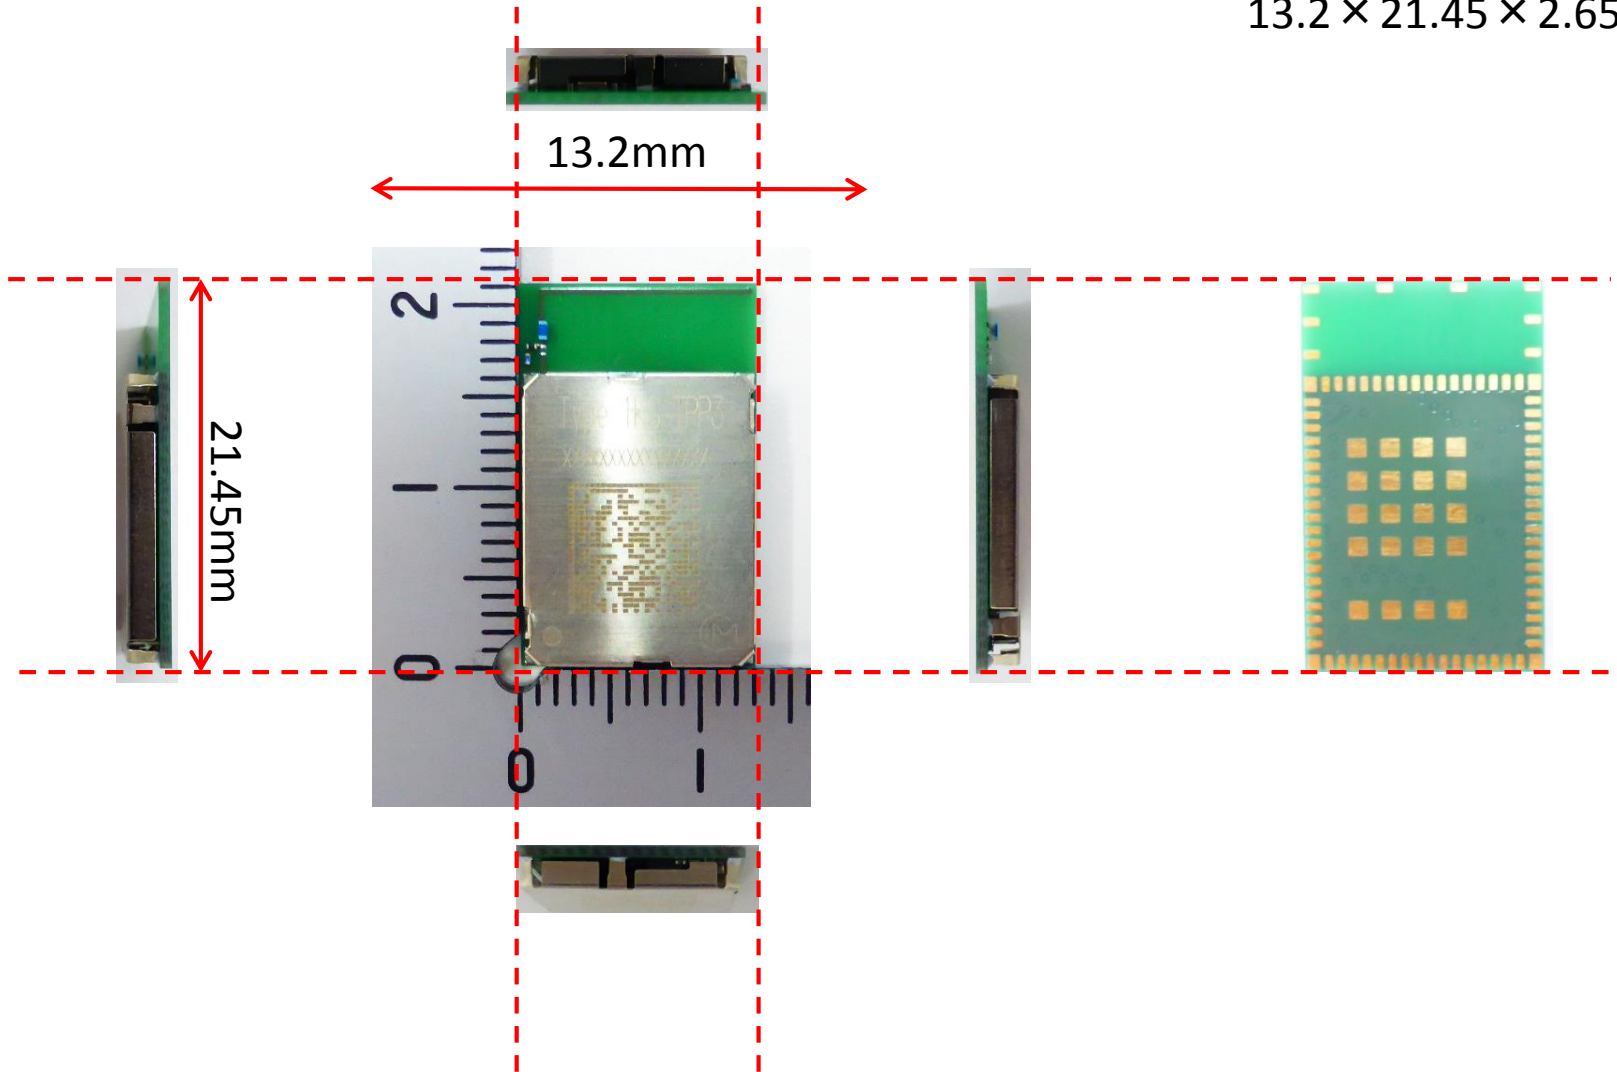

External Photo

Dimensions

13.2 × 21.45 × 2.65 mm

External Photo

Antenna position

Note) Refer to the label design for the printed contents.