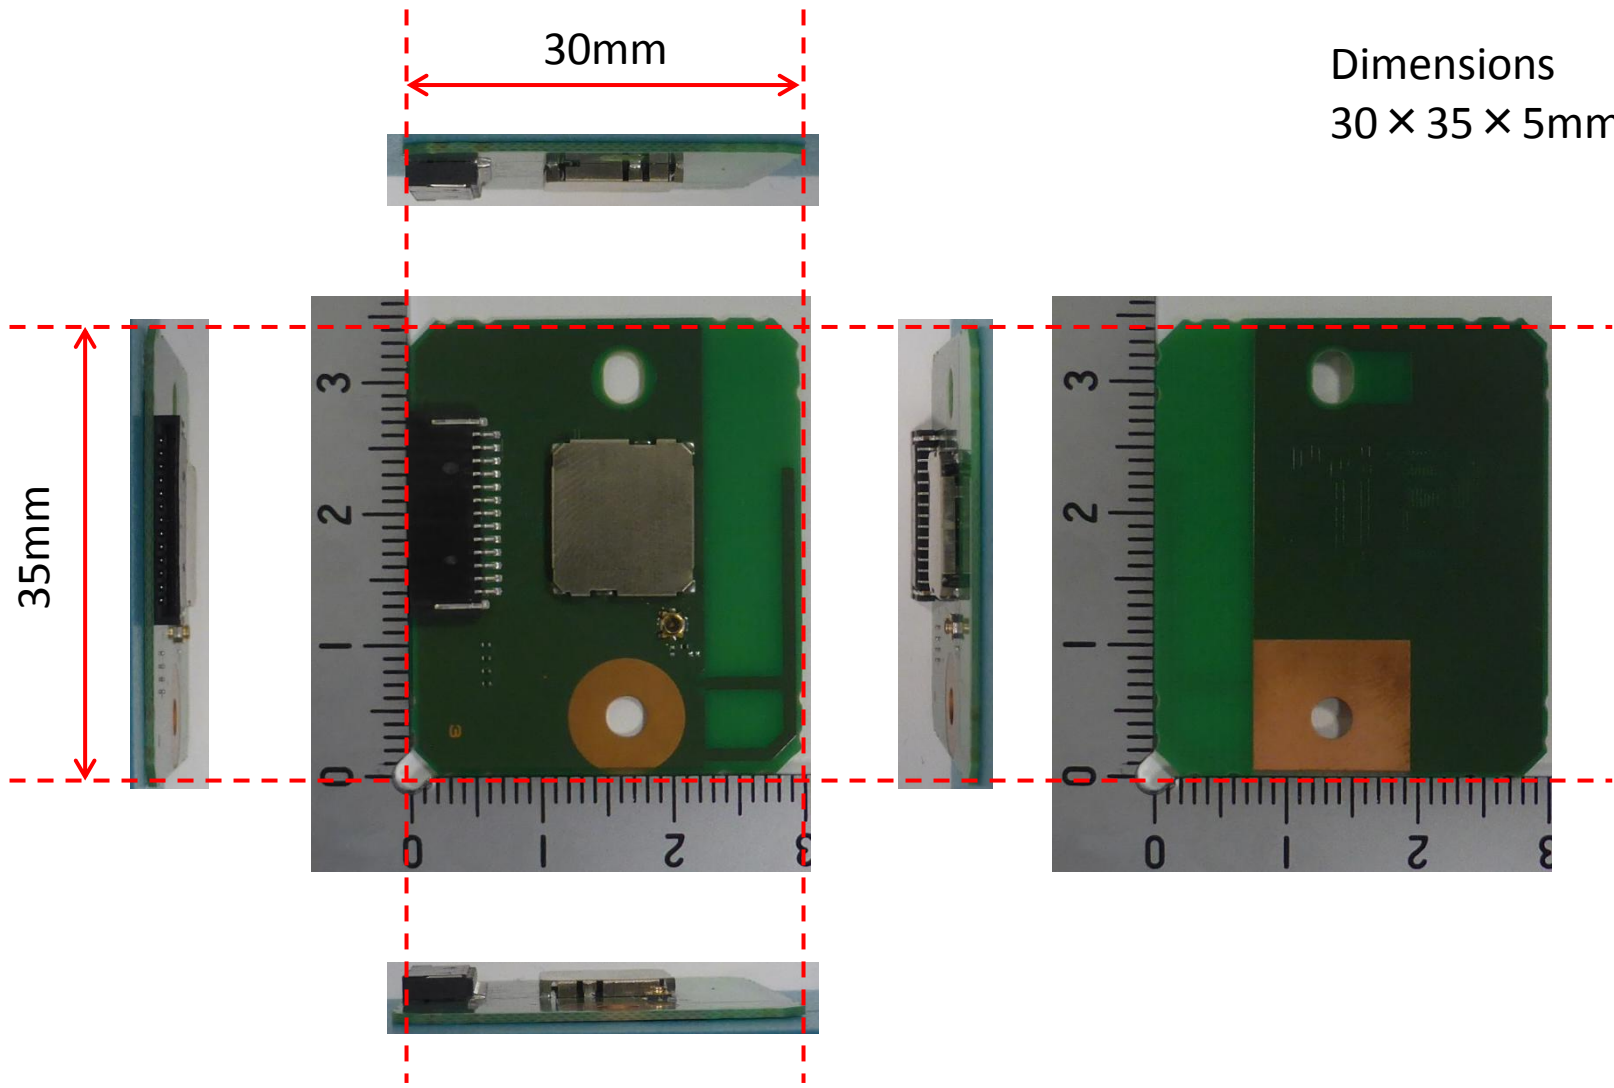

# External Photo

Dimensions  
30 × 35 × 5mm

Antenna position

Antenna connector  
Note)Used for inspection only