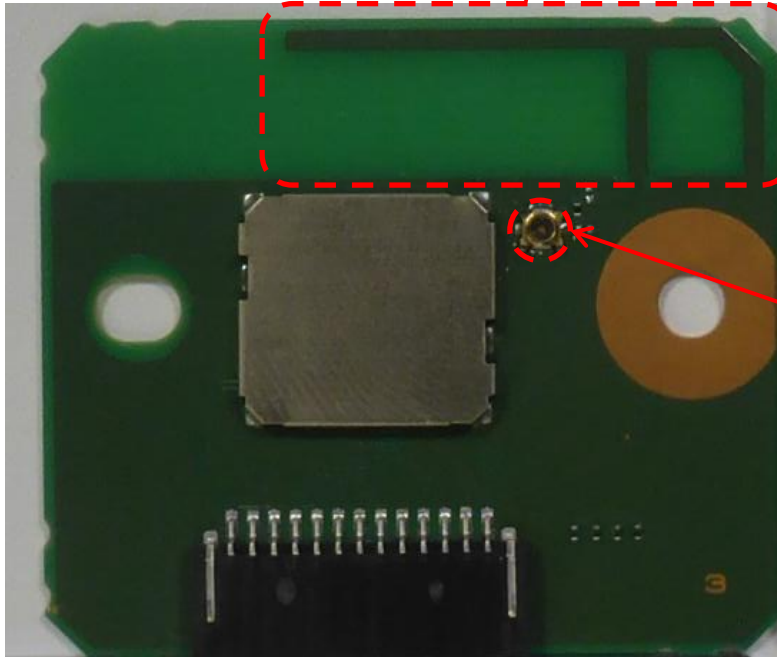

# External Photo

Dimensions  
30 × 35 × 5mm

Antenna position

Antenna connector  
Note)Used for inspection only