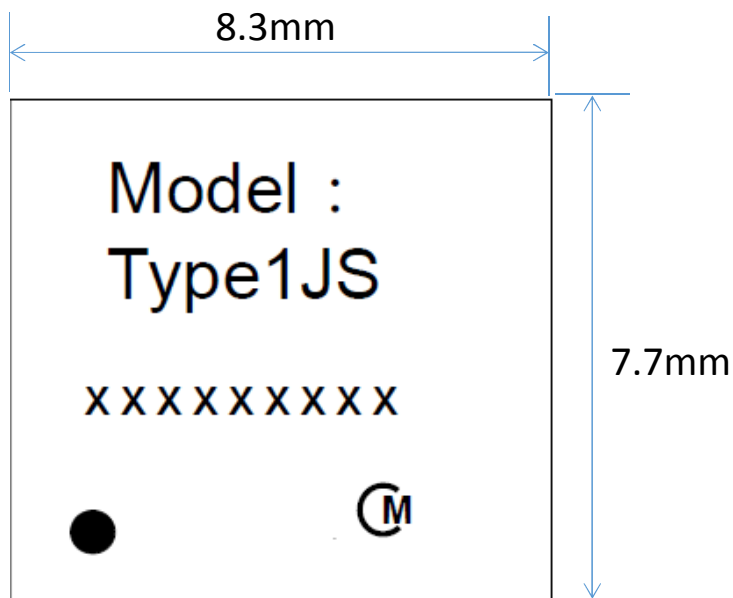

Type1JS Label Design

FCC ID : VPYLB1JS955

Since there is no space which indicates FCC ID, FCC ID is indicated in a manual.

 mark is Murata Logo Mark.  
Please accept to a logo ,ark as a manufacturer name.

	: Pin 1 Marking
	: Name of manufacture(Murata Logo Mark)
XXXXXXXXXX	: Inspection Number
Type1JS	: Model Name