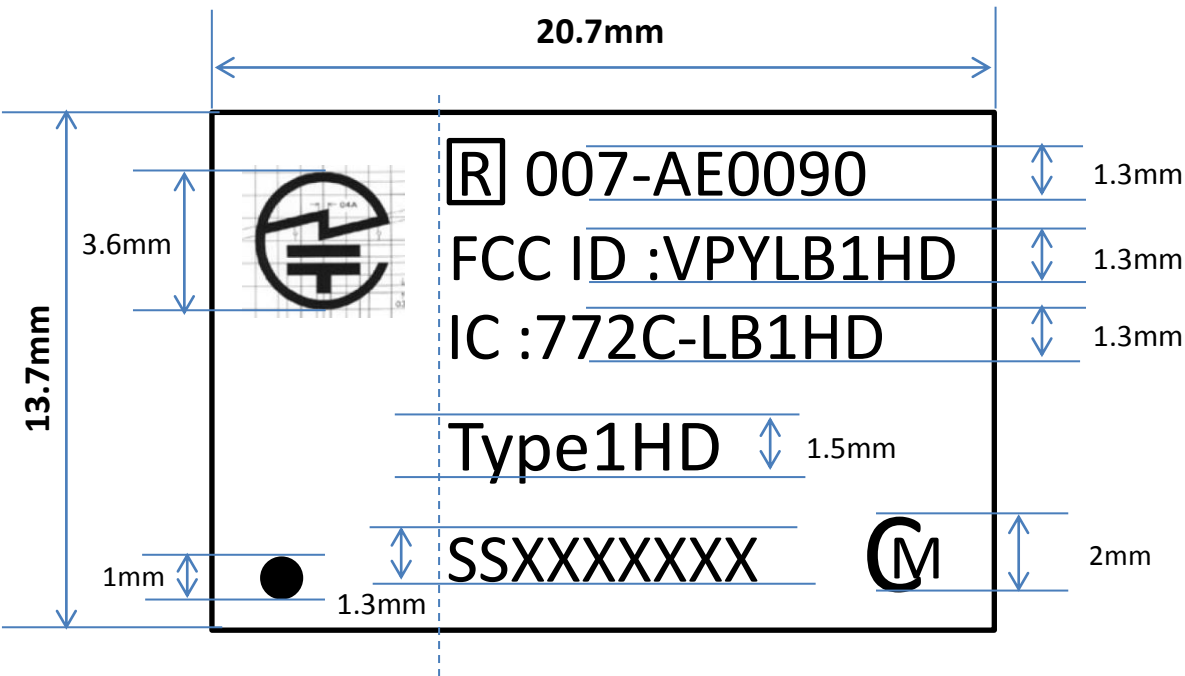

Type1HD Label Design

Mass product

- | | |
|---|---|
| [R] 007-AE0090 | : Japan certification No. |
| FCC ID : VPYLB1HD | : FCC ID |
| IC : 772C-LB1HD | : IC number |
| Model : Type 1HD | : Product Name |
| SSXXXXXXXX | : Lot trace No. |
|  | : Name of manufacture(muRata Logo mark) |
|  | : Direction display |