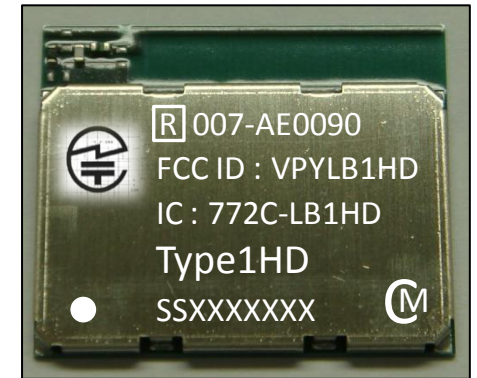

Type1HD Label Design

Mass product

- | | |
|---|---|
| [R] 007-AE0090 | : Japan certification No. |
| FCC ID : VPYLB1HD | : FCC ID |
| IC : 772C-LB1HD | : IC number |
| Model : Type 1HD | : Product Name |
| SSXXXXXXXX | : Lot trace No. |
|  | : Name of manufacture(muRata Logo mark) |
|  | : Direction display |