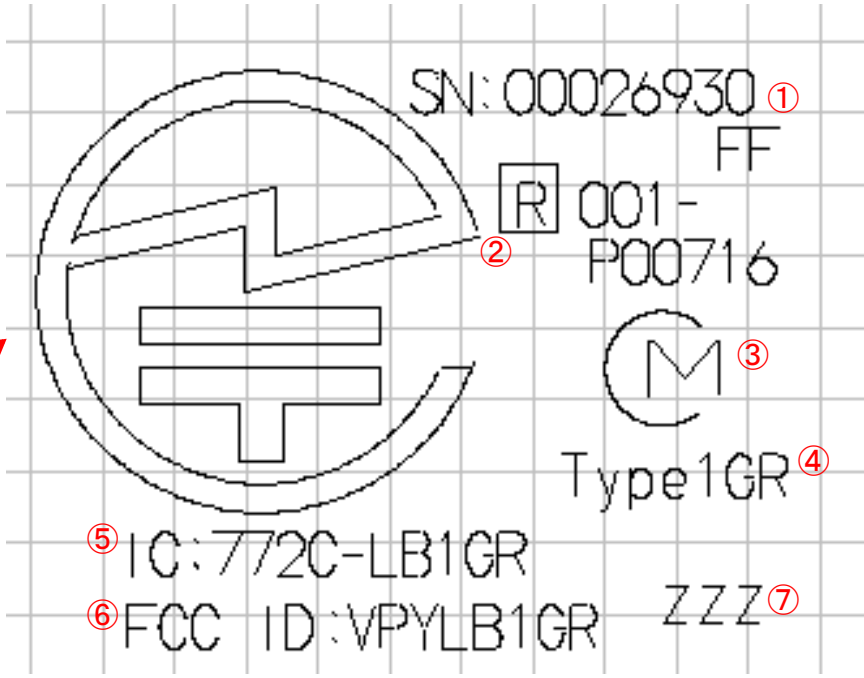

Label Design

Type1GR

No	Details
1	S/N
2	Japan Certification Number etc.
3	Logo Mark
4	Model name
5	IC number:772C-LB1GR
6	FCC ID:VPYLB1GR
7	ID code