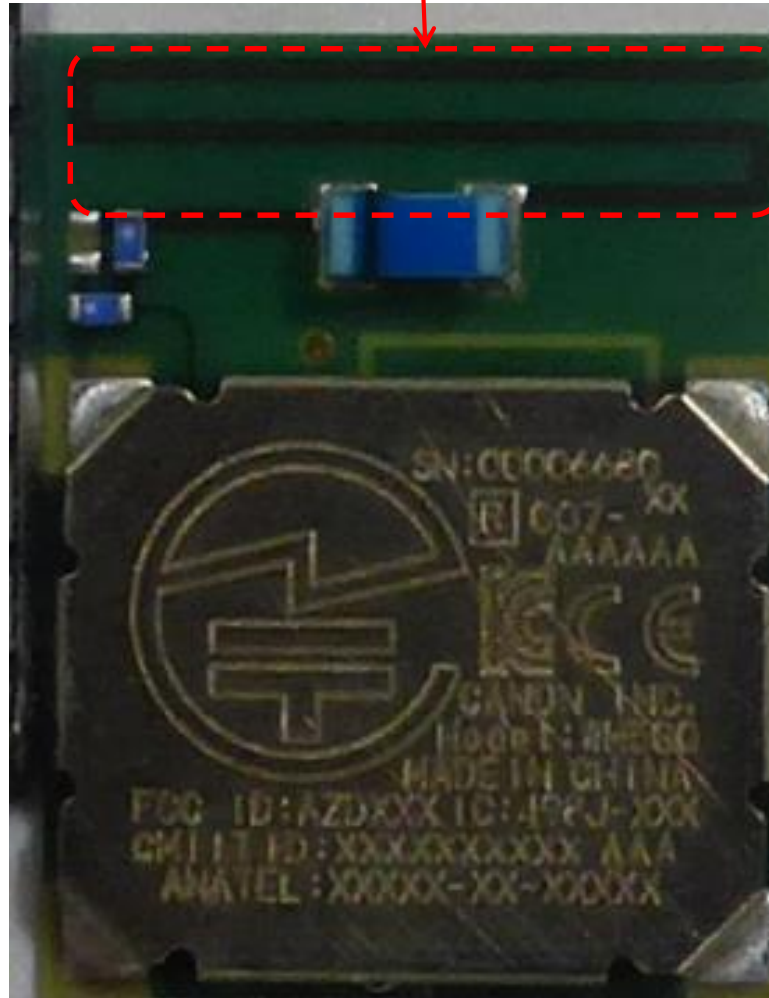

External Photo

Dimensions
7.0 × 9.0 × 1.2mm

Note) The label of the attached photo is temporary.
Refer to the label material for the actual label.

Antenna

Note) The label of the attached photo is temporary.
Refer to the label material for the actual label.