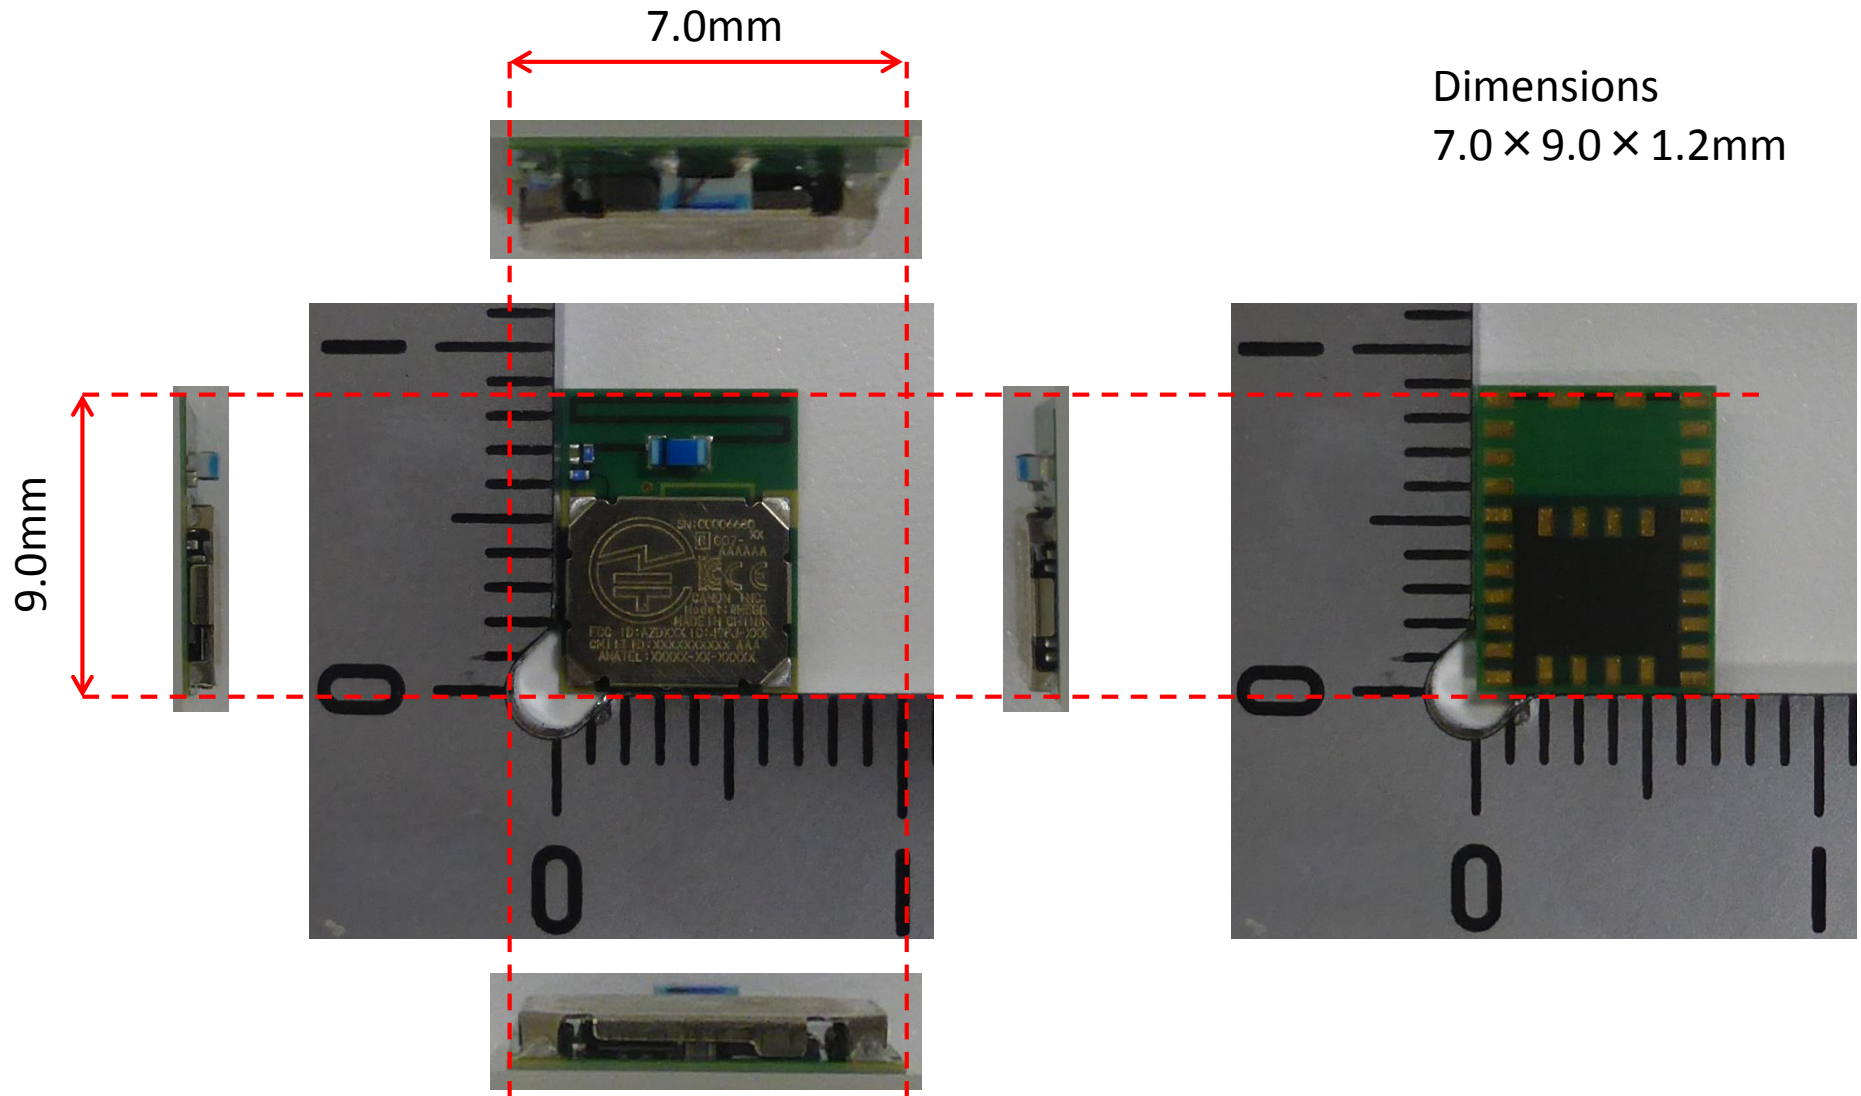

External Photo

Dimensions
7.0 × 9.0 × 1.2mm

Note) The label of the attached photo is temporary.
Refer to the label material for the actual label.

Antenna

Note) The label of the attached photo is temporary.
Refer to the label material for the actual label.