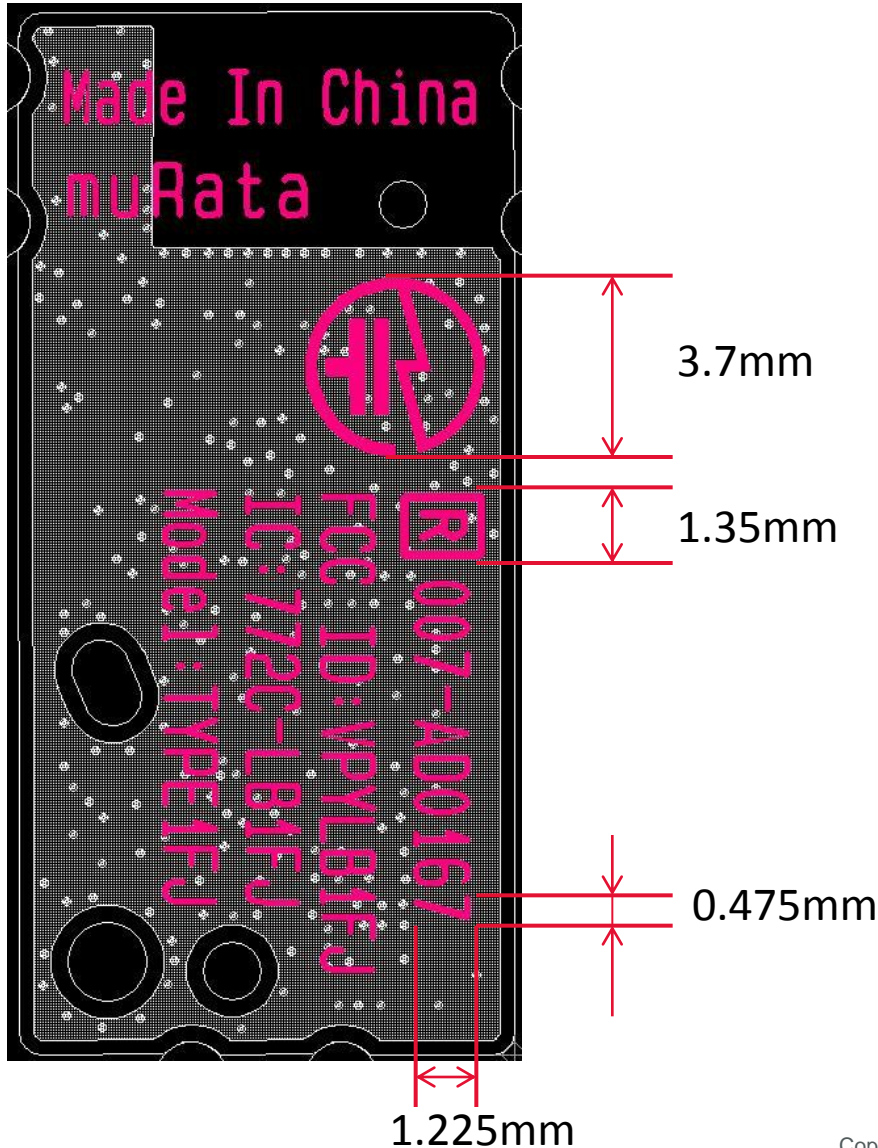

TYPE1FJ Label Design

- (1) QR Code - MAC Address
- (2) Series No. *** (ex.877)

FCC ID: VPYLB1FJ