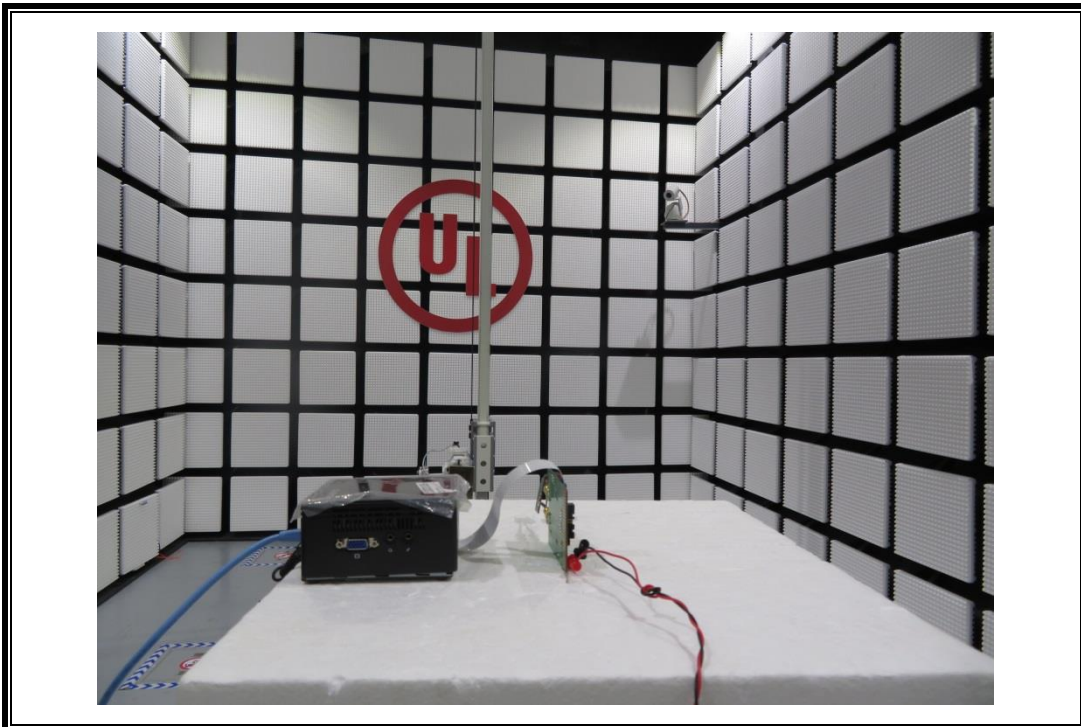

Appendix II

Setup Photographs

RADIATED RF MEASUREMENT SETUP BELOW 30MHz

RADIATED RF MEASUREMENT SETUP (30MHz ~ 1 GHz)

RADIATED RF MEASUREMENT SETUP Above 1G (X axis)

RADIATED RF MEASUREMENT SETUP Above 1G (Y axis)

RADIATED RF MEASUREMENT SETUP Above 1G (Z axis)