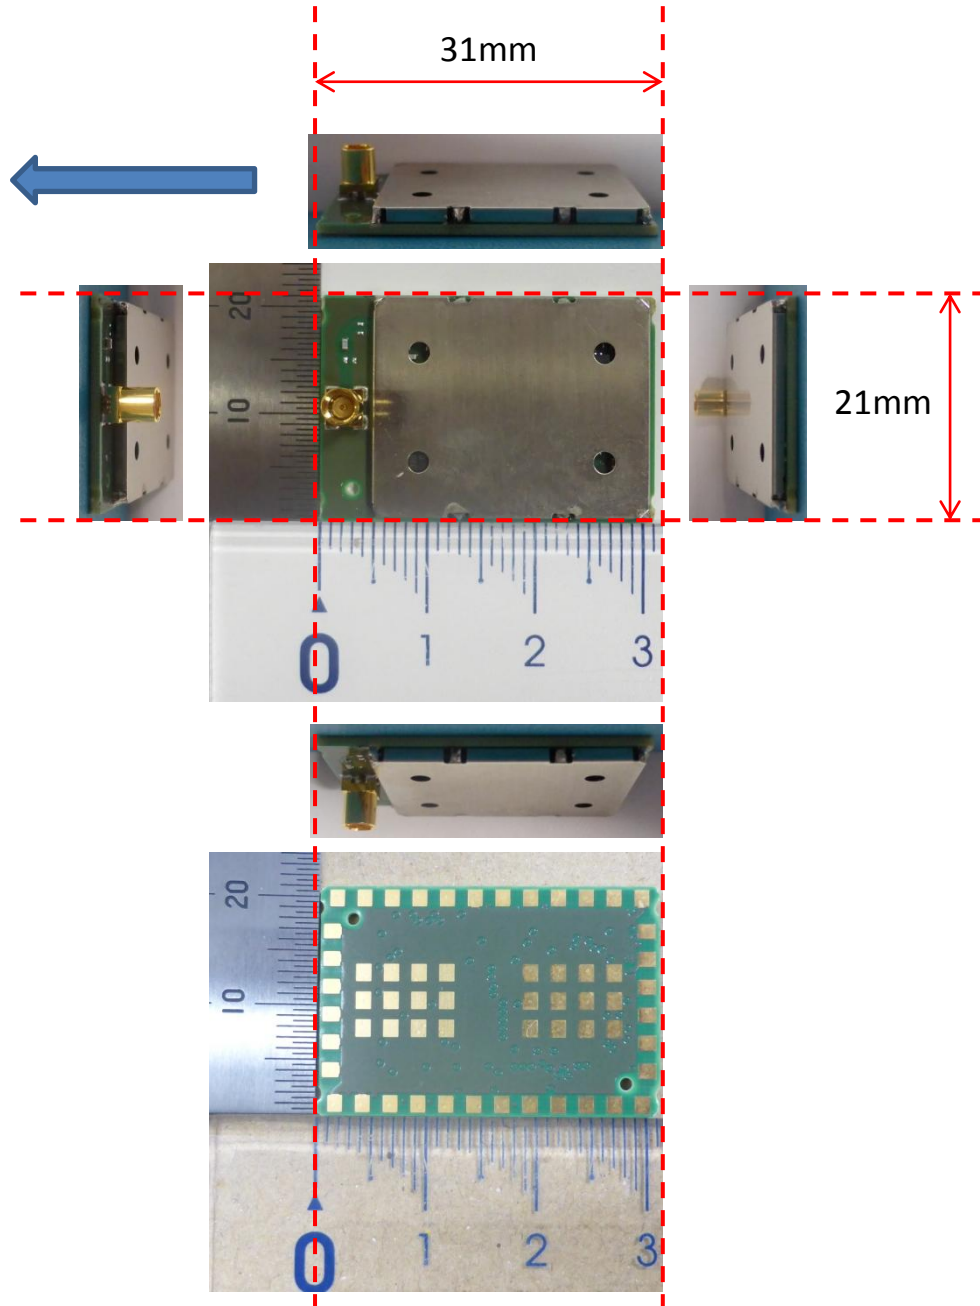

LBBA0ZZ1EU External • Internal Photo (1)

External

Front side

Internal

Front side

Back side

LBBA0ZZ1EU External • Internal Photo (2)

Width : 31mm
Height : 21mm
Depth : 6.3mm

LBBA0ZZ1EU External • Internal Photo (3)

Module with antenna

Max thickness : 10.5mm

Max length : 280mm