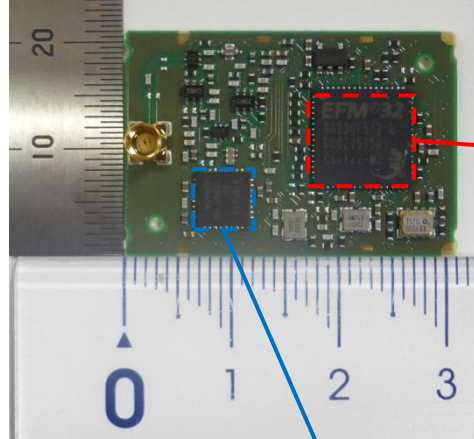

LBBA0ZZ1EU External • Internal Photo (1)

External

Front side

Internal

Front side

Back side

LBBA0ZZ1EU External • Internal Photo (2)

Width : 31mm
Height : 21mm
Depth : 6.3mm

LBBA0ZZ1EU External • Internal Photo (3)

Module with antenna

Max thickness : 10.5mm

Max length : 280mm