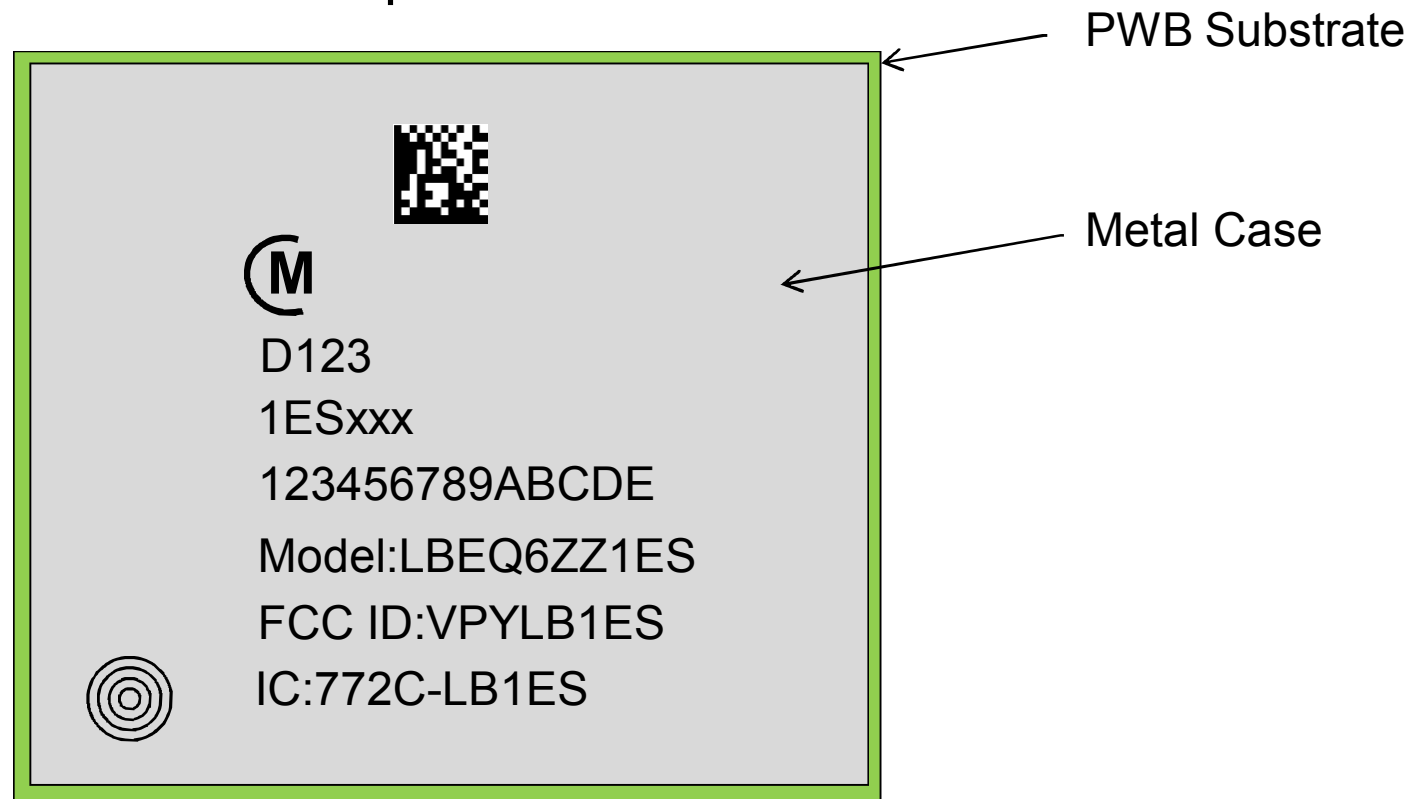

# Label Information of LBEQ6ZZ1ES

Ⓜ mark is Murata Logo Mark.  
Please accept a logo mark as  
a manufacturer name.

-  : 2D Barcode
-  : Name of Manufacture (Murata Logo Mark)
- 123456789ABCDE : Lot Trace Information
- 1ESxxx : Product Name
-  : Direction display

# Label Location of LBEQ6ZZ1ES

<Top View>

Label information is printed on the top of the metal case.