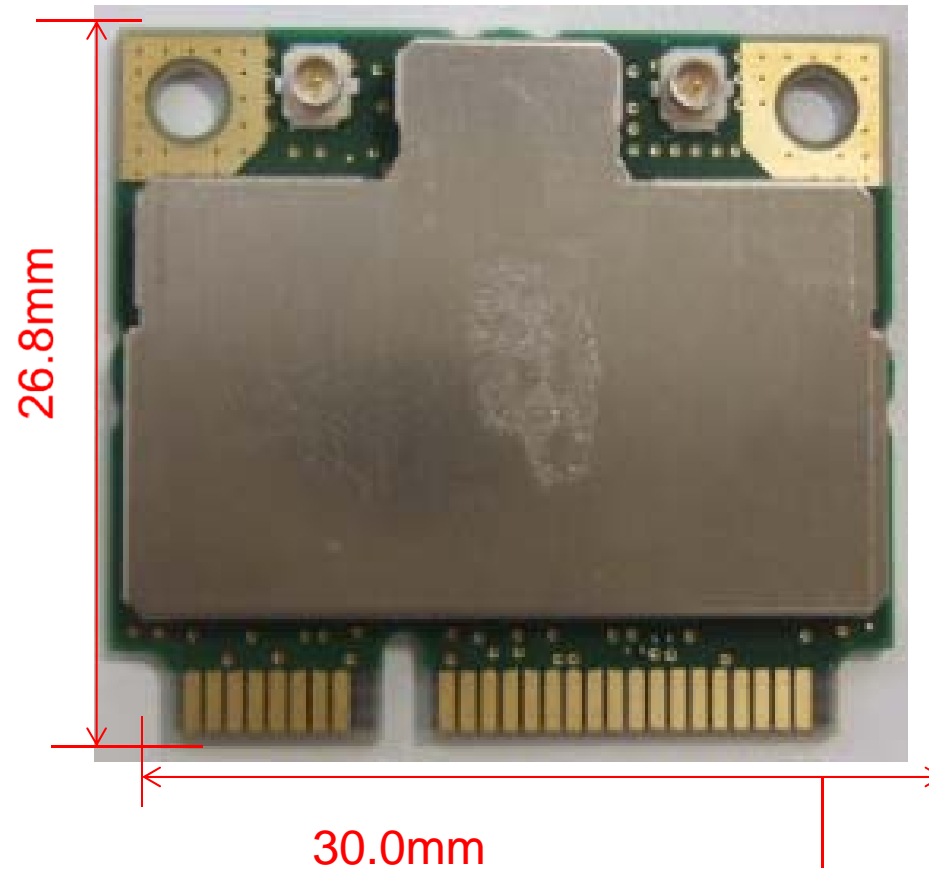

External Photos

Please refer to the label figure for the contents of the label notation.

Height 3.4mm MAX
Weight 3.5g

Module(Top --- Shielded)

External Photos

Module(Back)

External Photos

Module(Top - - - with Antenna)

Module(Bottom - - - with Antenna)