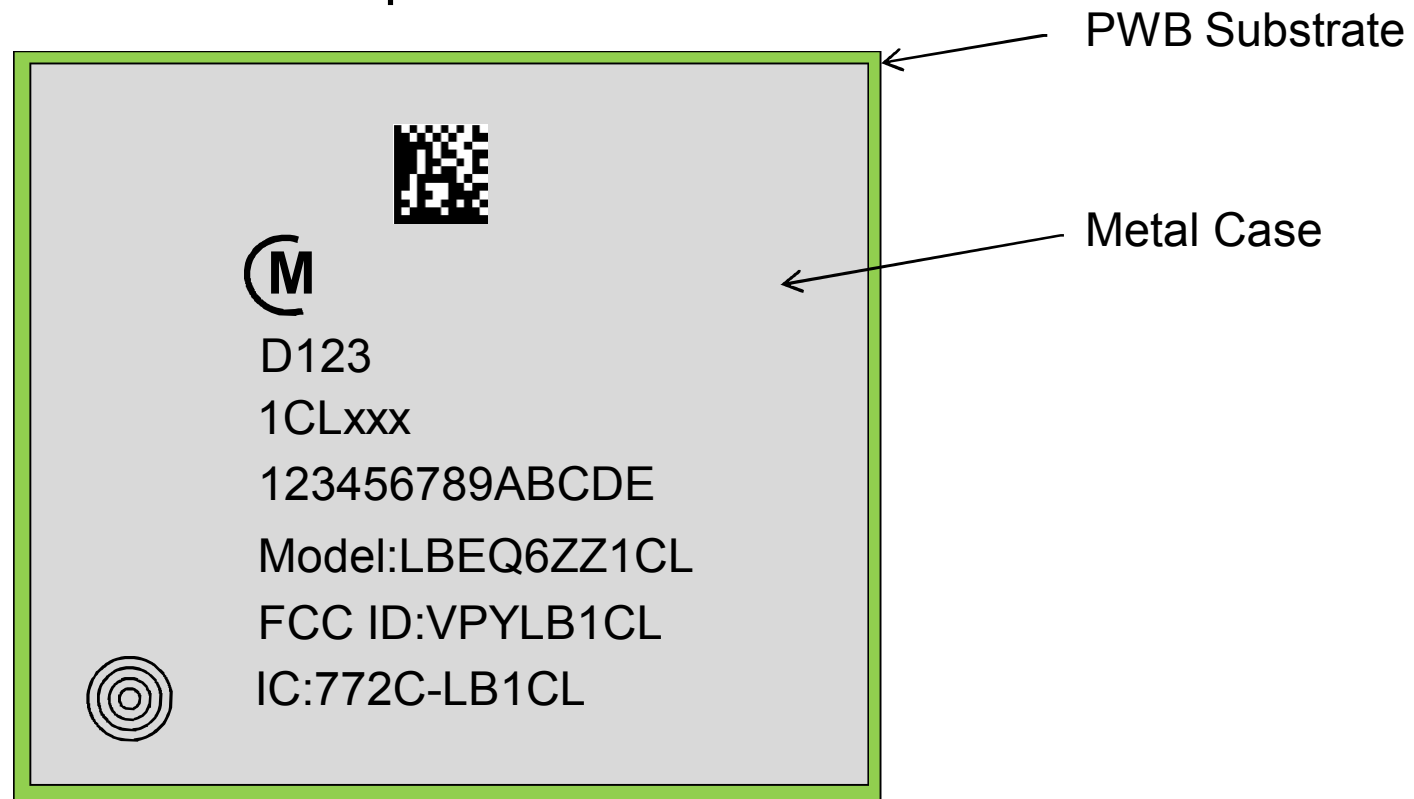

Label Information of LBEQ6ZZ1CL

Ⓜ mark is Murata Logo Mark.
Please accept a logo mark as
a manufacturer name.

-  : 2D Barcode
-  : Name of Manufacture (Murata Logo Mark)
- 123456789ABCDE : Lot Trace Information
- 1CLxxx : Product Name
-  : Direction display

Label Location of LBEQ6ZZ1CL

<Top View>

Label information is printed on the top of the metal case.