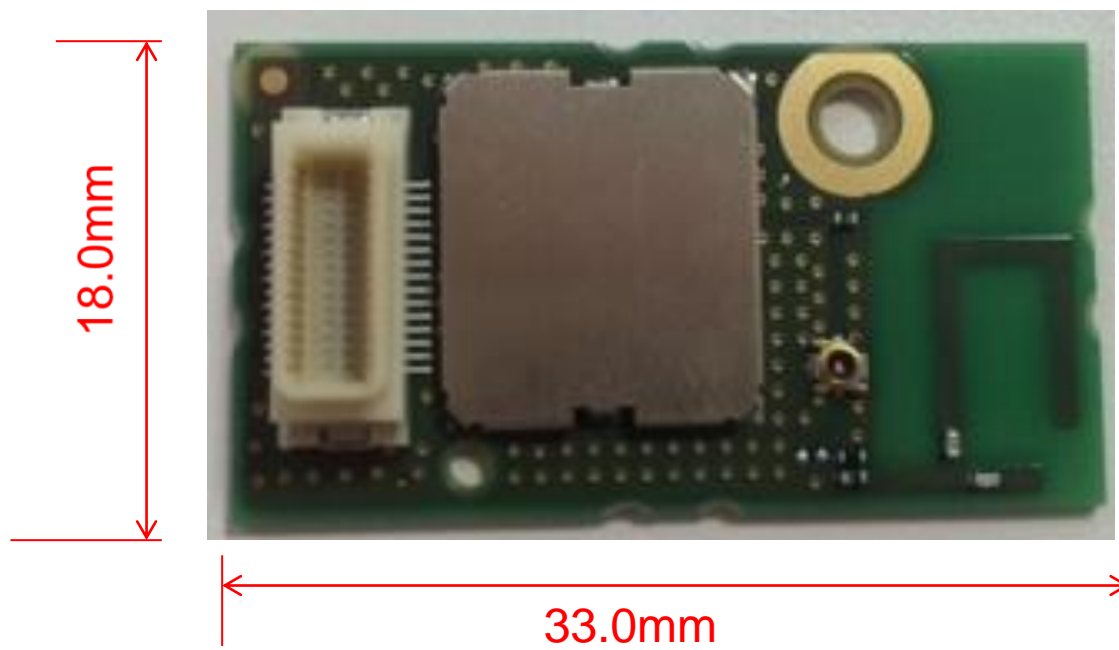

LBEE5ZZ1CK External Photos

Please refer to the label figure for the contents of the label notation.

Height 7.3mm MAX
Weight 2.3g

Module(Top --- Shielded)

LBEE5ZZ1CK External Photos

Module(Back)

LBEE5ZZ1CK Internal Photo

Module(Top --- Unshielded)

LBEE5ZZ1CK 6D Photos