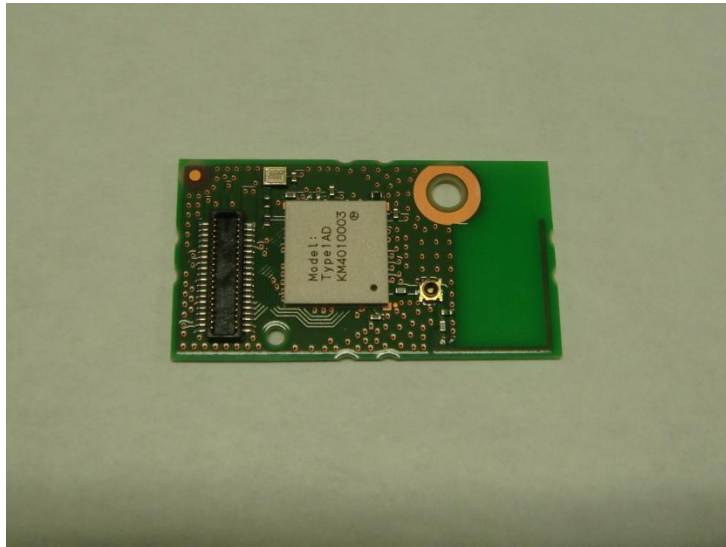

Type1AD External photos

Height 1.2mmMAX
Weight 0.2g

Module(Top)

Type1AD External photos

Module(Back)

Type1AD External photos

Module(Top--- Bird's-eyes view)

Type1AD External photos

Module(Back --- Bird's-eyes view)

Photos of antenna installation of Type1AD

<Front side>

<Back side>