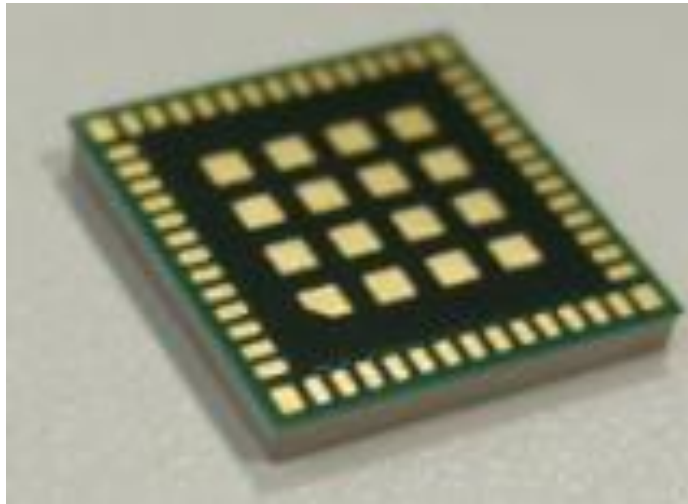

Type1AD External photos

Height 1.2mmMAX
Weight 0.2g

Module(Top)

Type1AD External photos

Module(Back)

Type1AD External photos

Module(Top--- Bird's-eyes view)

Type1AD External photos

Module(Back --- Bird's-eyes view)

Photos of antenna installation of Type1AD

<Front side>

<Back side>