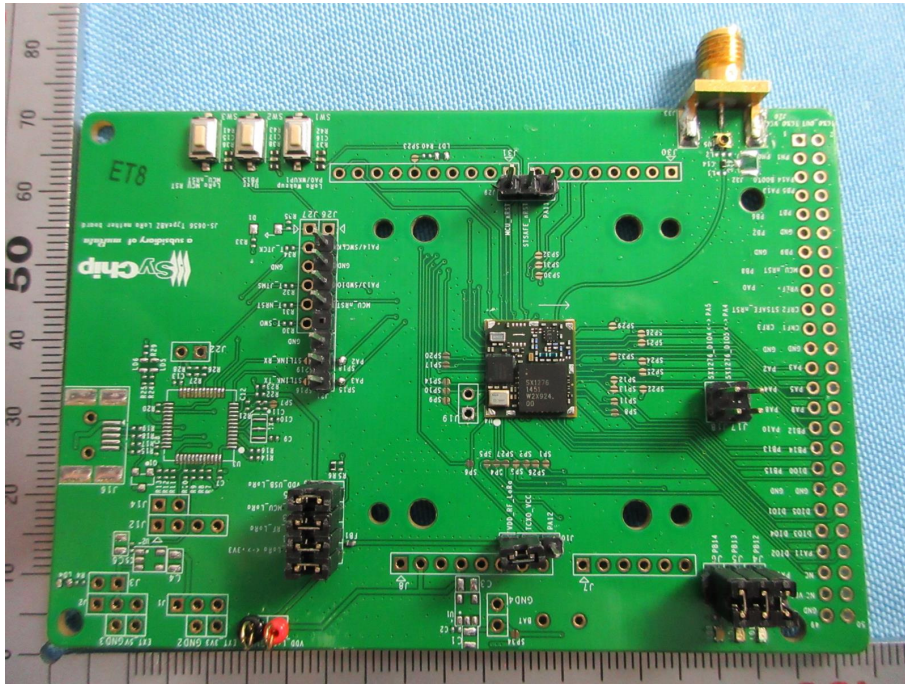

CMWX1ZZABZ _External Photos

Applicant:	Murata Manufacturing Co., Ltd.
Address of Applicant:	10-1, Higashiketari 1-chome, Nagaokakyo-shi Kyoto 617-8555 Japan
Equipment Under Test (EUT):	
Product Name:	LoRa module
Brand Name:	Murata
Model No.:	CMWX1ZZABZ