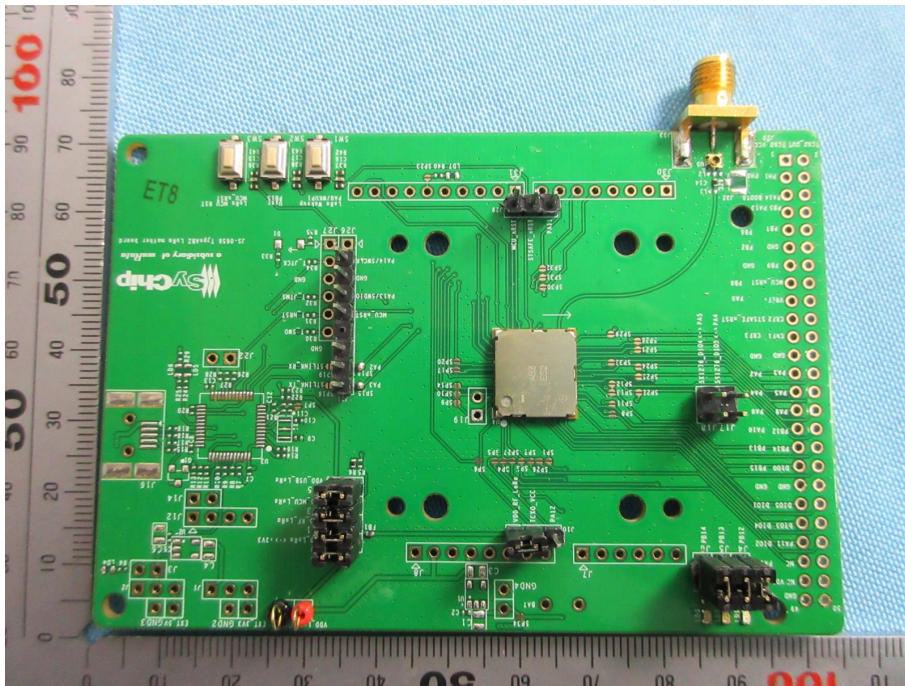

CMWX1ZZABZ _External Photos

Applicant:	Murata Manufacturing Co., Ltd.
Address of Applicant:	10-1, Higashiketari 1-chome, Nagaokakyo-shi Kyoto 617-8555 Japan
Equipment Under Test (EUT):	
Product Name:	LoRa module
Brand Name:	Murata
Model No.:	CMWX1ZZABZ