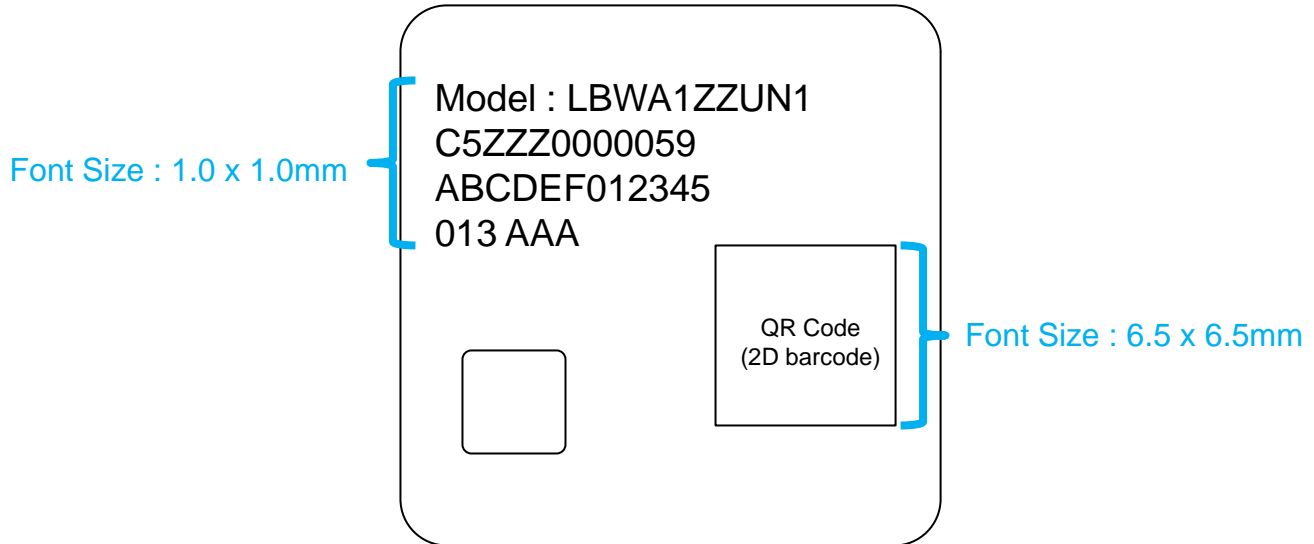

Font size (Label)

Model : LBWA1ZZUN1

C5ZZZ0000059 : Customer specification No.

ABCDEF012345 : MAC address

142 ABA : muRata control No.

Dimension (Label)

Font size (printing on PWB)