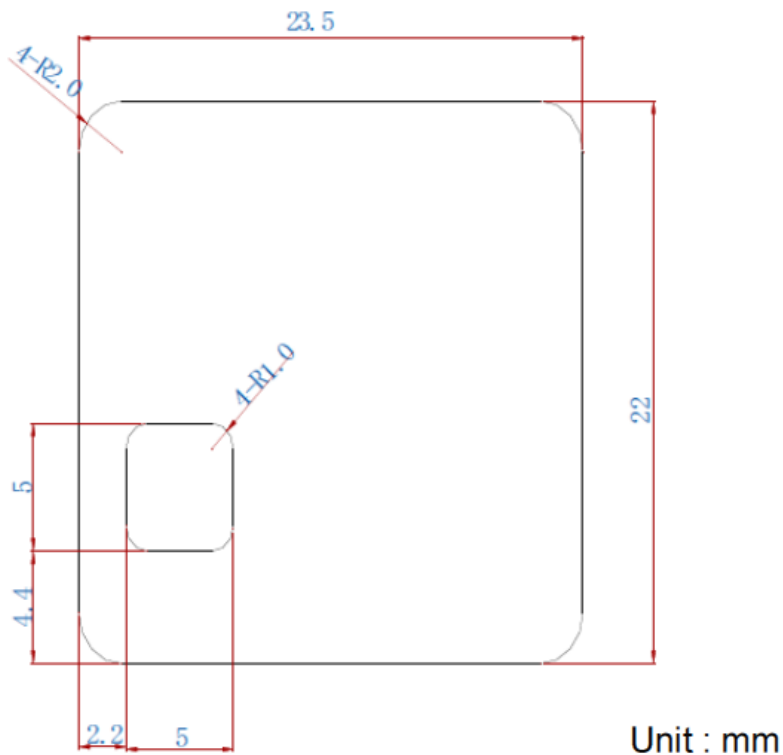

Font size (Label)

Model : LBWA1ZZUN1

C5ZZZ0000059 : Customer specification No.

ABCDEF012345 : MAC address

142 ABA : muRata control No.

Dimension (Label)

Font size (printing on PWB)