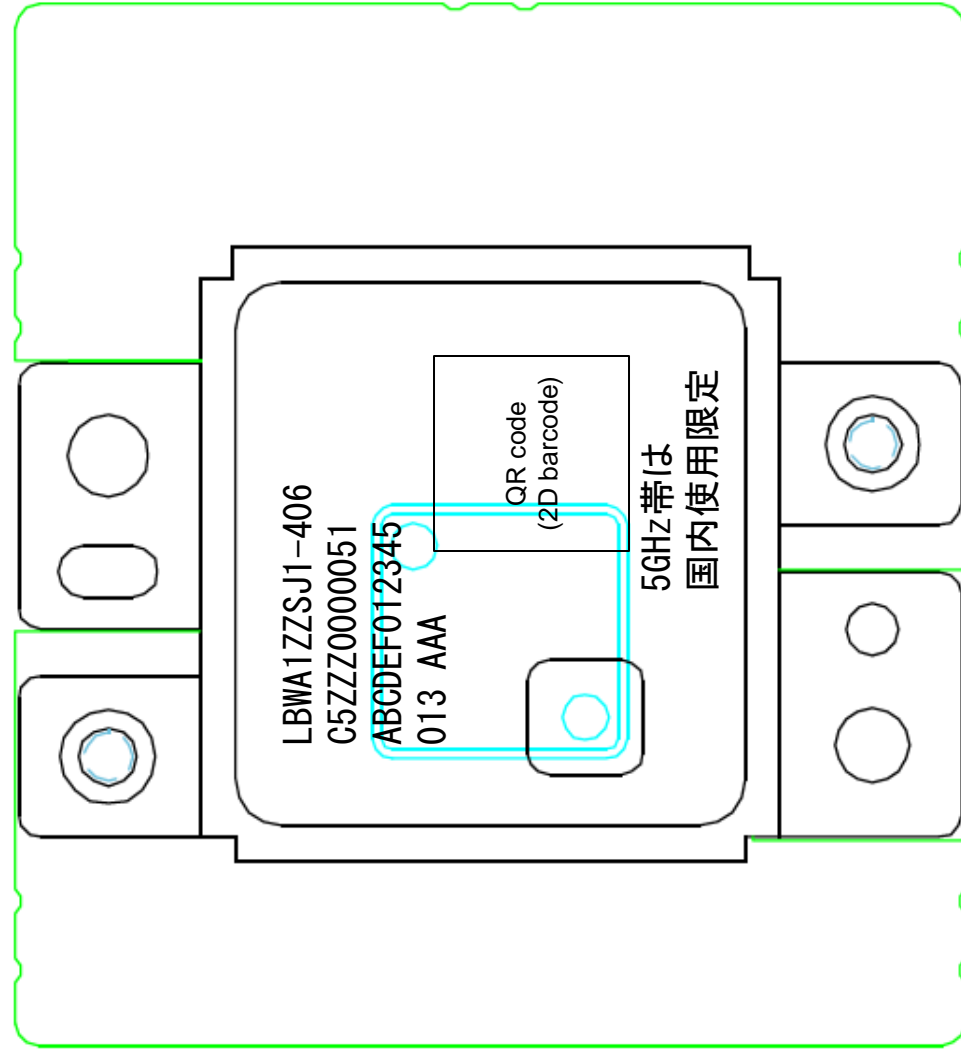

Dimension (Label)

Unit : mm

Font size (Label)

Label location

Font size (printing on PWB)