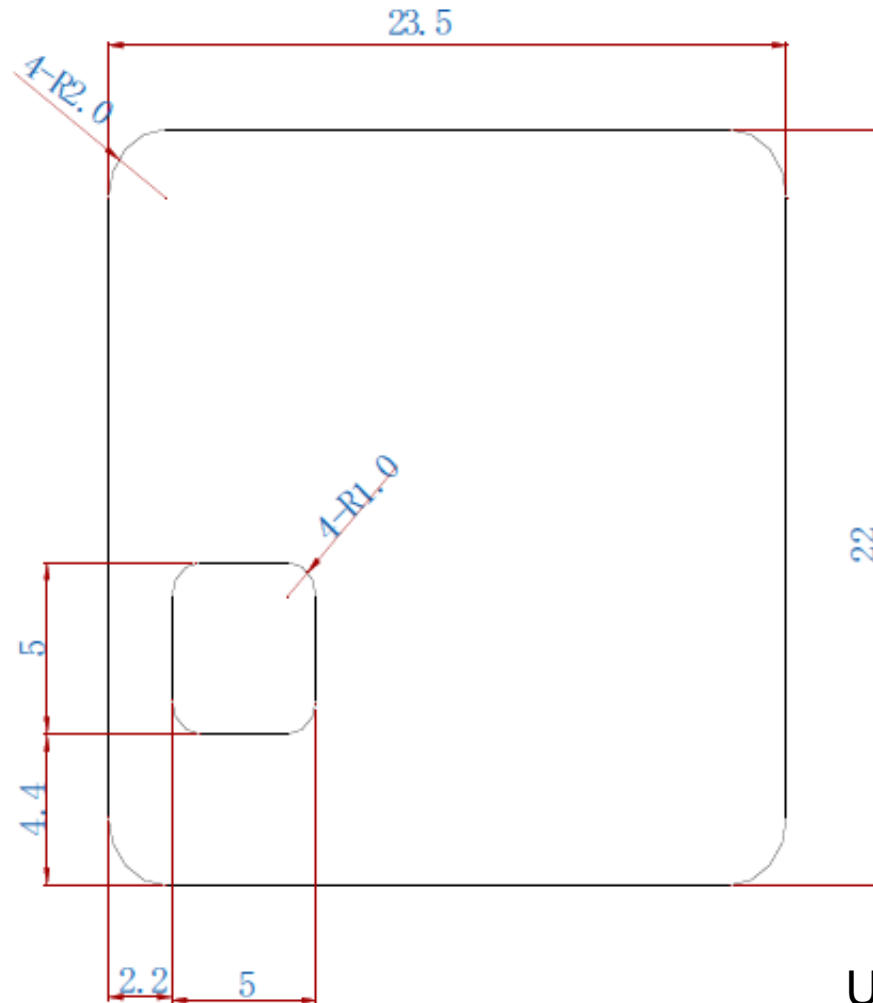

Dimension (Label)

Unit : mm

Font size (Label)

Label location

Font size (printing on PWB)