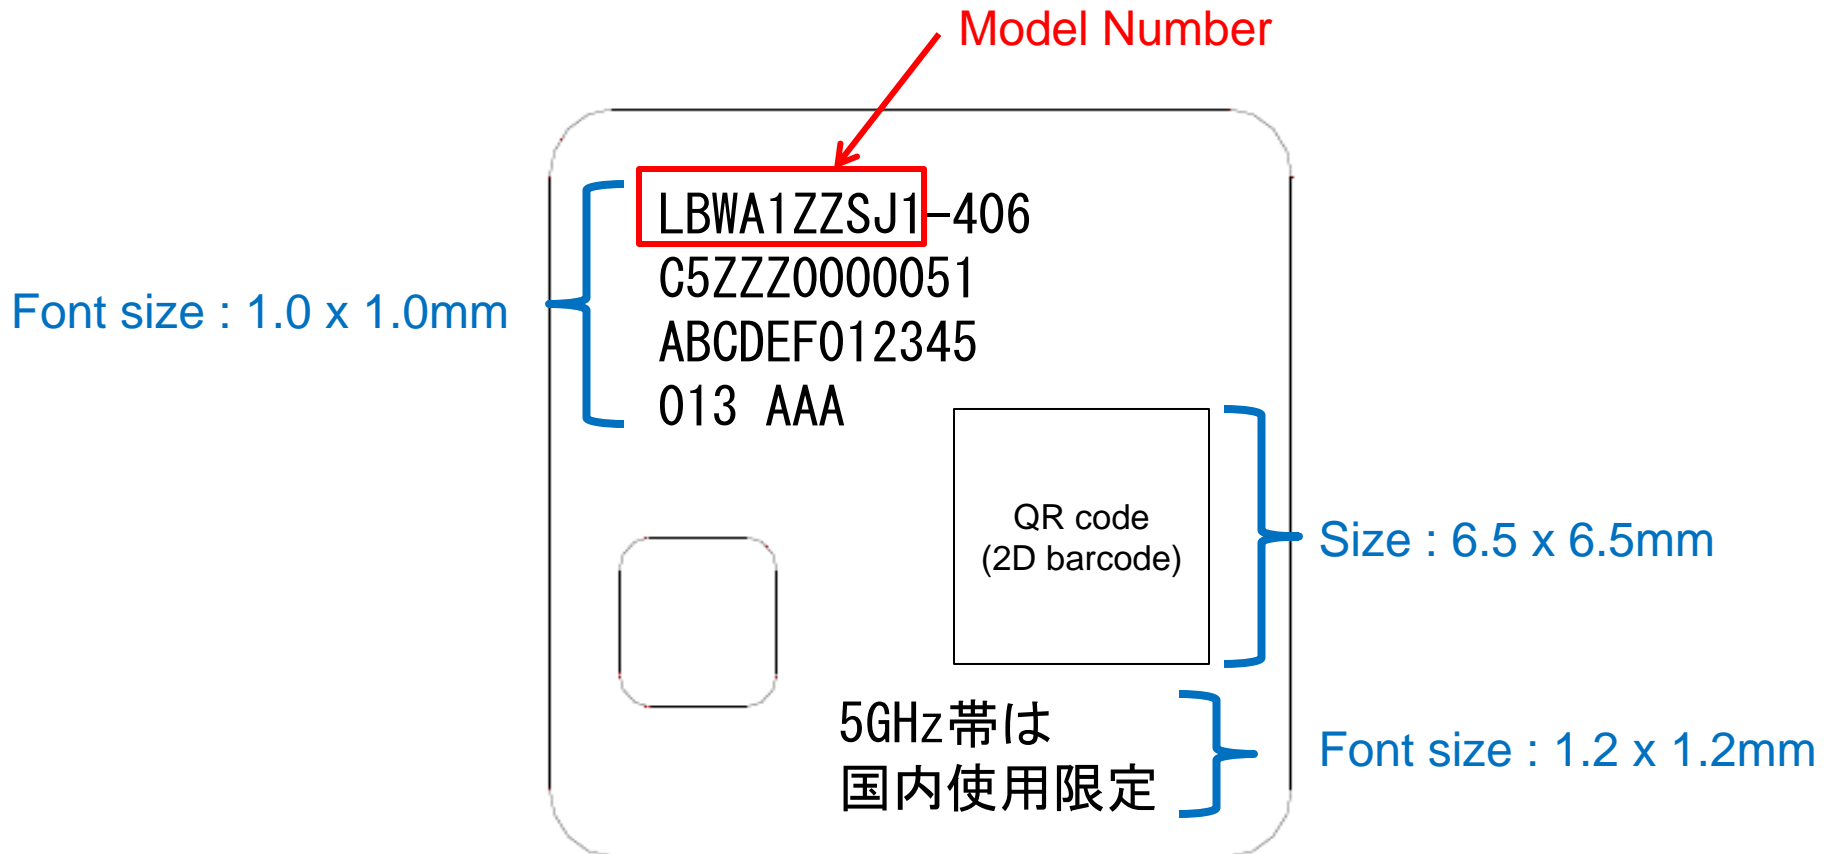

Dimension (Label)

Unit : mm

Font size (Label)

Label location

Font size (printing on PWB)