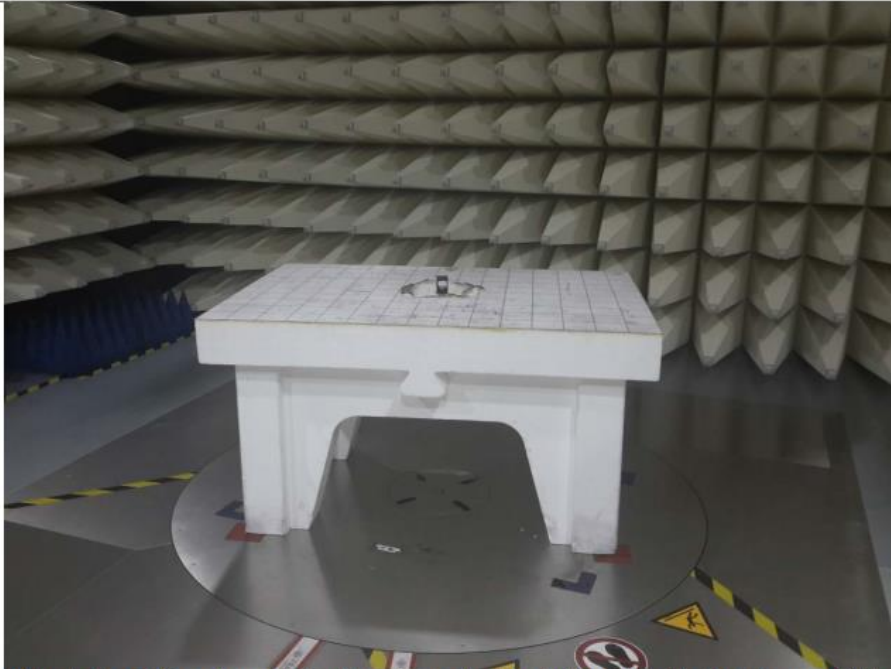

TEST SETUP (30MHz to 1GHz)

**Radiated Emissions (Spurious Emissions Inclusive Restricted Bands Requirement) Test Setup
(Front View)**

**Radiated Emissions (Spurious Emissions Inclusive Restricted Bands Requirement) Test Setup
(Rear View)**

TEST SETUP (Above 1GHz)

Radiated Emissions (Spurious Emissions Inclusive Restricted Bands Requirement) Test Setup (Front View)

Radiated Emissions (Spurious Emissions Inclusive Restricted Bands Requirement) Test Setup (Rear View)

TEST SETUP

Band Edge Compliance (Radiated) Test Setup