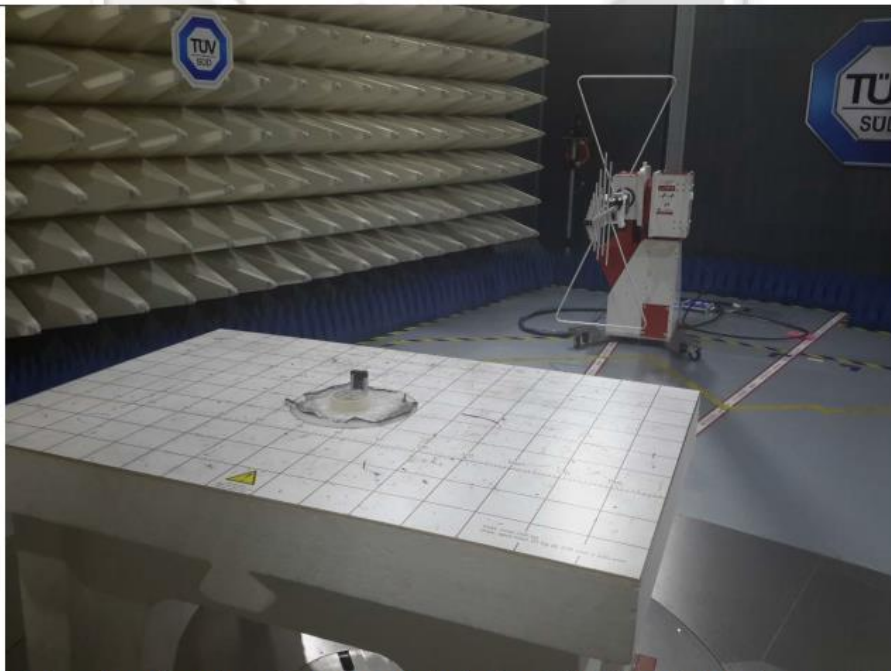

TEST SETUP (30MHz to 1GHz)

**Radiated Emissions (Spurious Emissions Inclusive Restricted Bands Requirement) Test Setup
(Front View)**

**Radiated Emissions (Spurious Emissions Inclusive Restricted Bands Requirement) Test Setup
(Rear View)**

TEST SETUP (Above 1GHz)

Radiated Emissions (Spurious Emissions Inclusive Restricted Bands Requirement) Test Setup (Front View)

Radiated Emissions (Spurious Emissions Inclusive Restricted Bands Requirement) Test Setup (Rear View)

TEST SETUP

Band Edge Compliance (Radiated) Test Setup