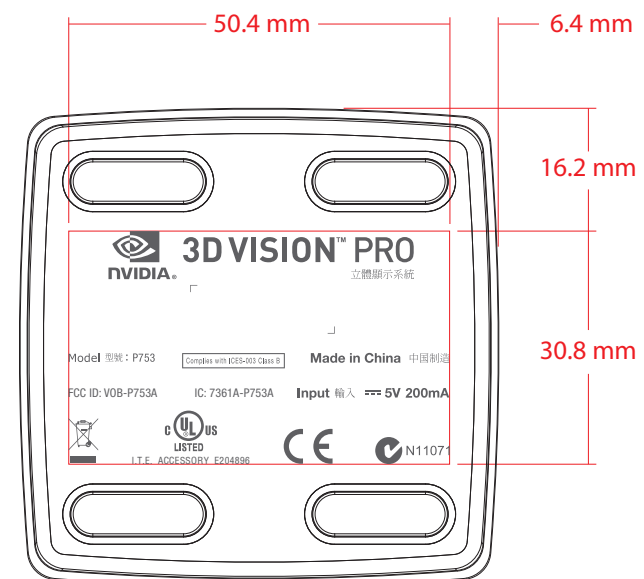

Note: Part is textured plastic

Text, Symbols, and Logos:  
Process = Silkscreen  
Color = Pantone 425M

Hub Bottom

Notes:

- A - Silkscreen to be free of distortion.
- B - Scale = 1:1
- C - Units = mm

# 3D VISION PRO HUB | PHASE 1 REGIONS | BOTTOM HOUSING ARTWORK | GRAPHICS DIMENSIONS

Hub Bottom

**Notes:**

- A - Silkscreen to be free of distortion.
- B - Scale = 1:1
- C - Units = mm